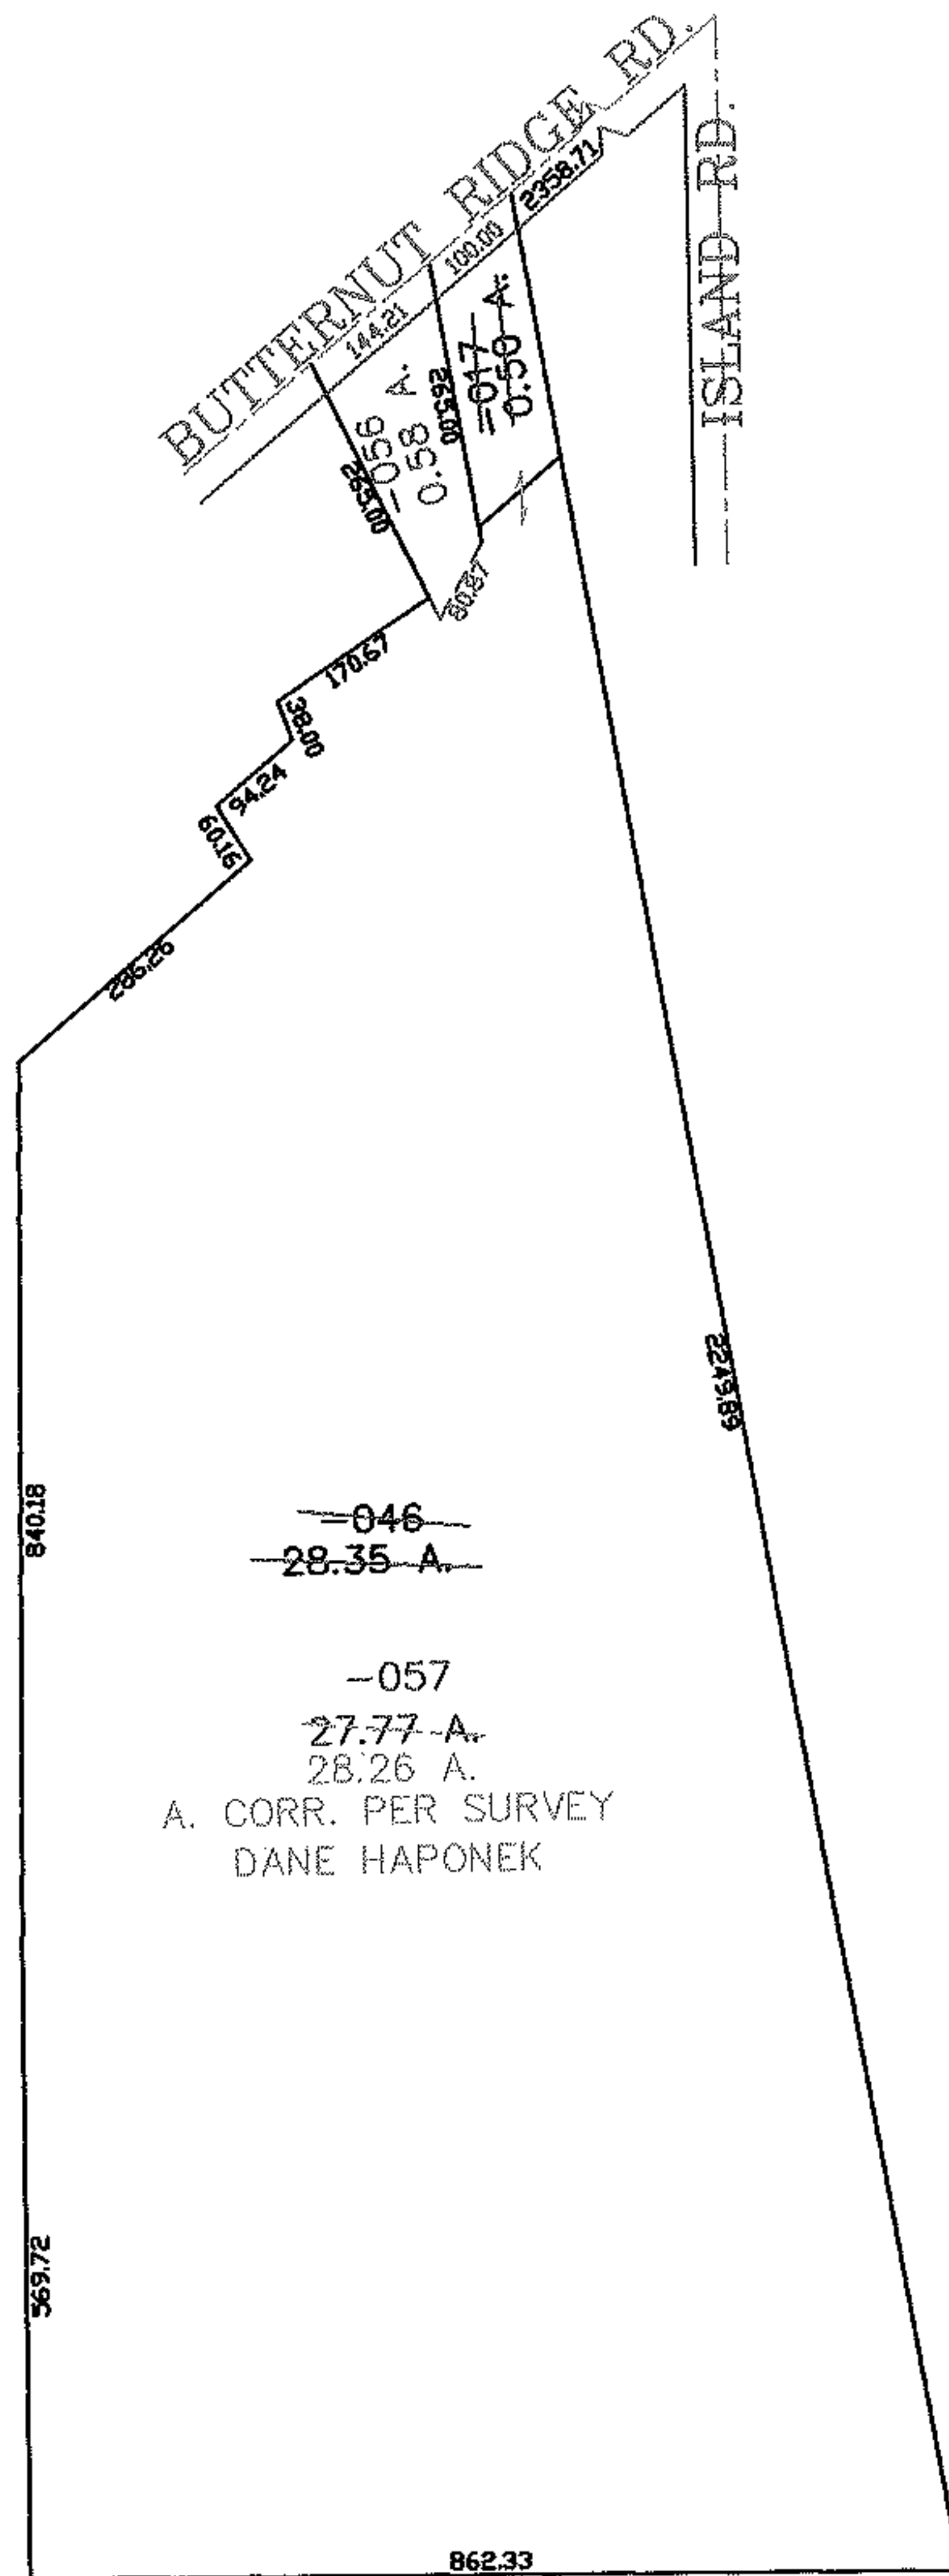

RASTER

PARENT PARCEL: 07-00-024-102-046

CHILD PARCEL: 07-00-024-102-056, -057

STARTING POINT: CENTERLINE OF ISLAND RD. & BUTTERNUT RIDGE RD.

NO. 01877

**SPLITS/DEEDS PROCESSED**

LORAIN COUNTY TAX MAP DEPARTMENT  
226 MIDDLE AVE. ELYRIA, OHIO

SURVEYED BY: DANE HAPONEK

CLOSURE: 0.00 ; 10.000

MAP PAGE(S): 07-00-024-D

APPROVED BY: JAH DATE: 3-14-05

SCALE: 1" = 300 PRIOR INSTRUMENT: 2005050101