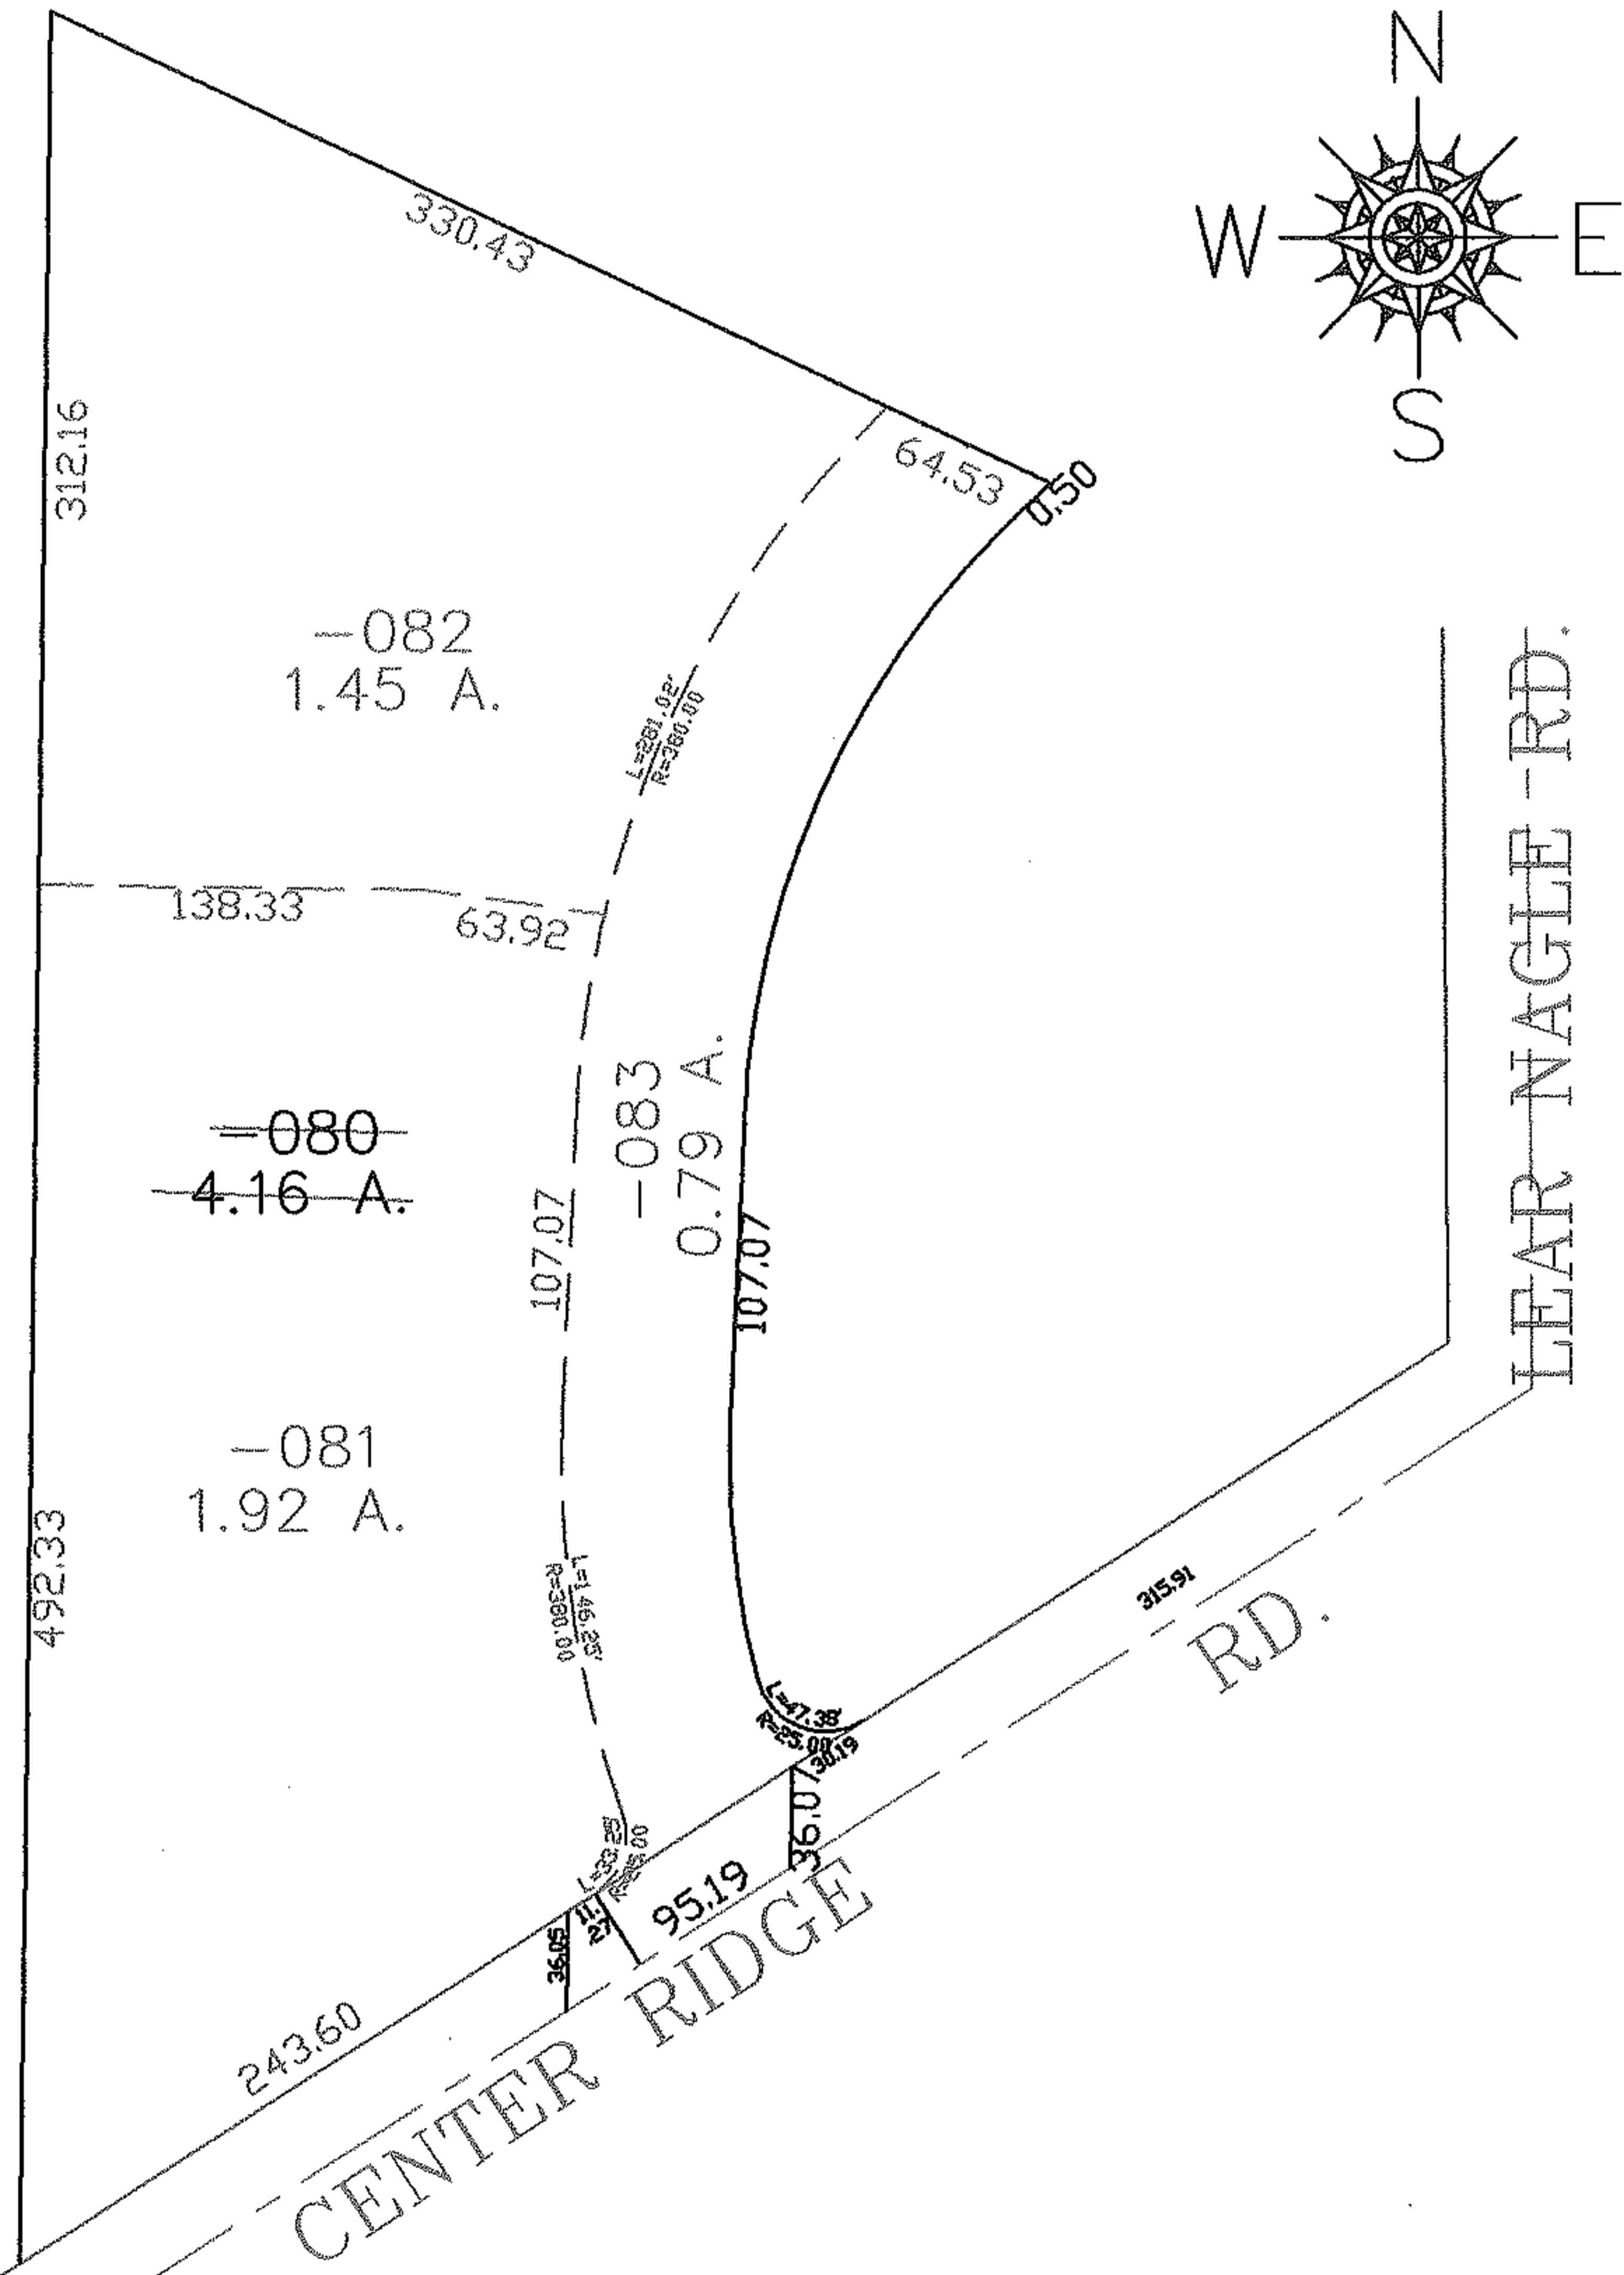

MASTER

PARENT PARCEL: 07-00-008-117-080

CHILD PARCEL: 07-00-008-117-081, -082, -083

STARTING POINT: CENTERLINE OF LEAR NAGLE RD. & CENTER RIDGE RD.

NO. 01855

**SPLITS/DEEDS PROCESSED**

LORAIN COUNTY TAX MAP DEPARTMENT  
226 MIDDLE AVE. ELYRIA, OHIO

SURVEYED BY: MARK A. YEAGER

CLOSURE: 0.00 : 10.000

MAP PAGE(S): 7-00-008-C

APPROVED BY: JAH DATE: 2-8-05

SCALE: 1" = 100 PRIOR INSTRUMENT: 19990659814