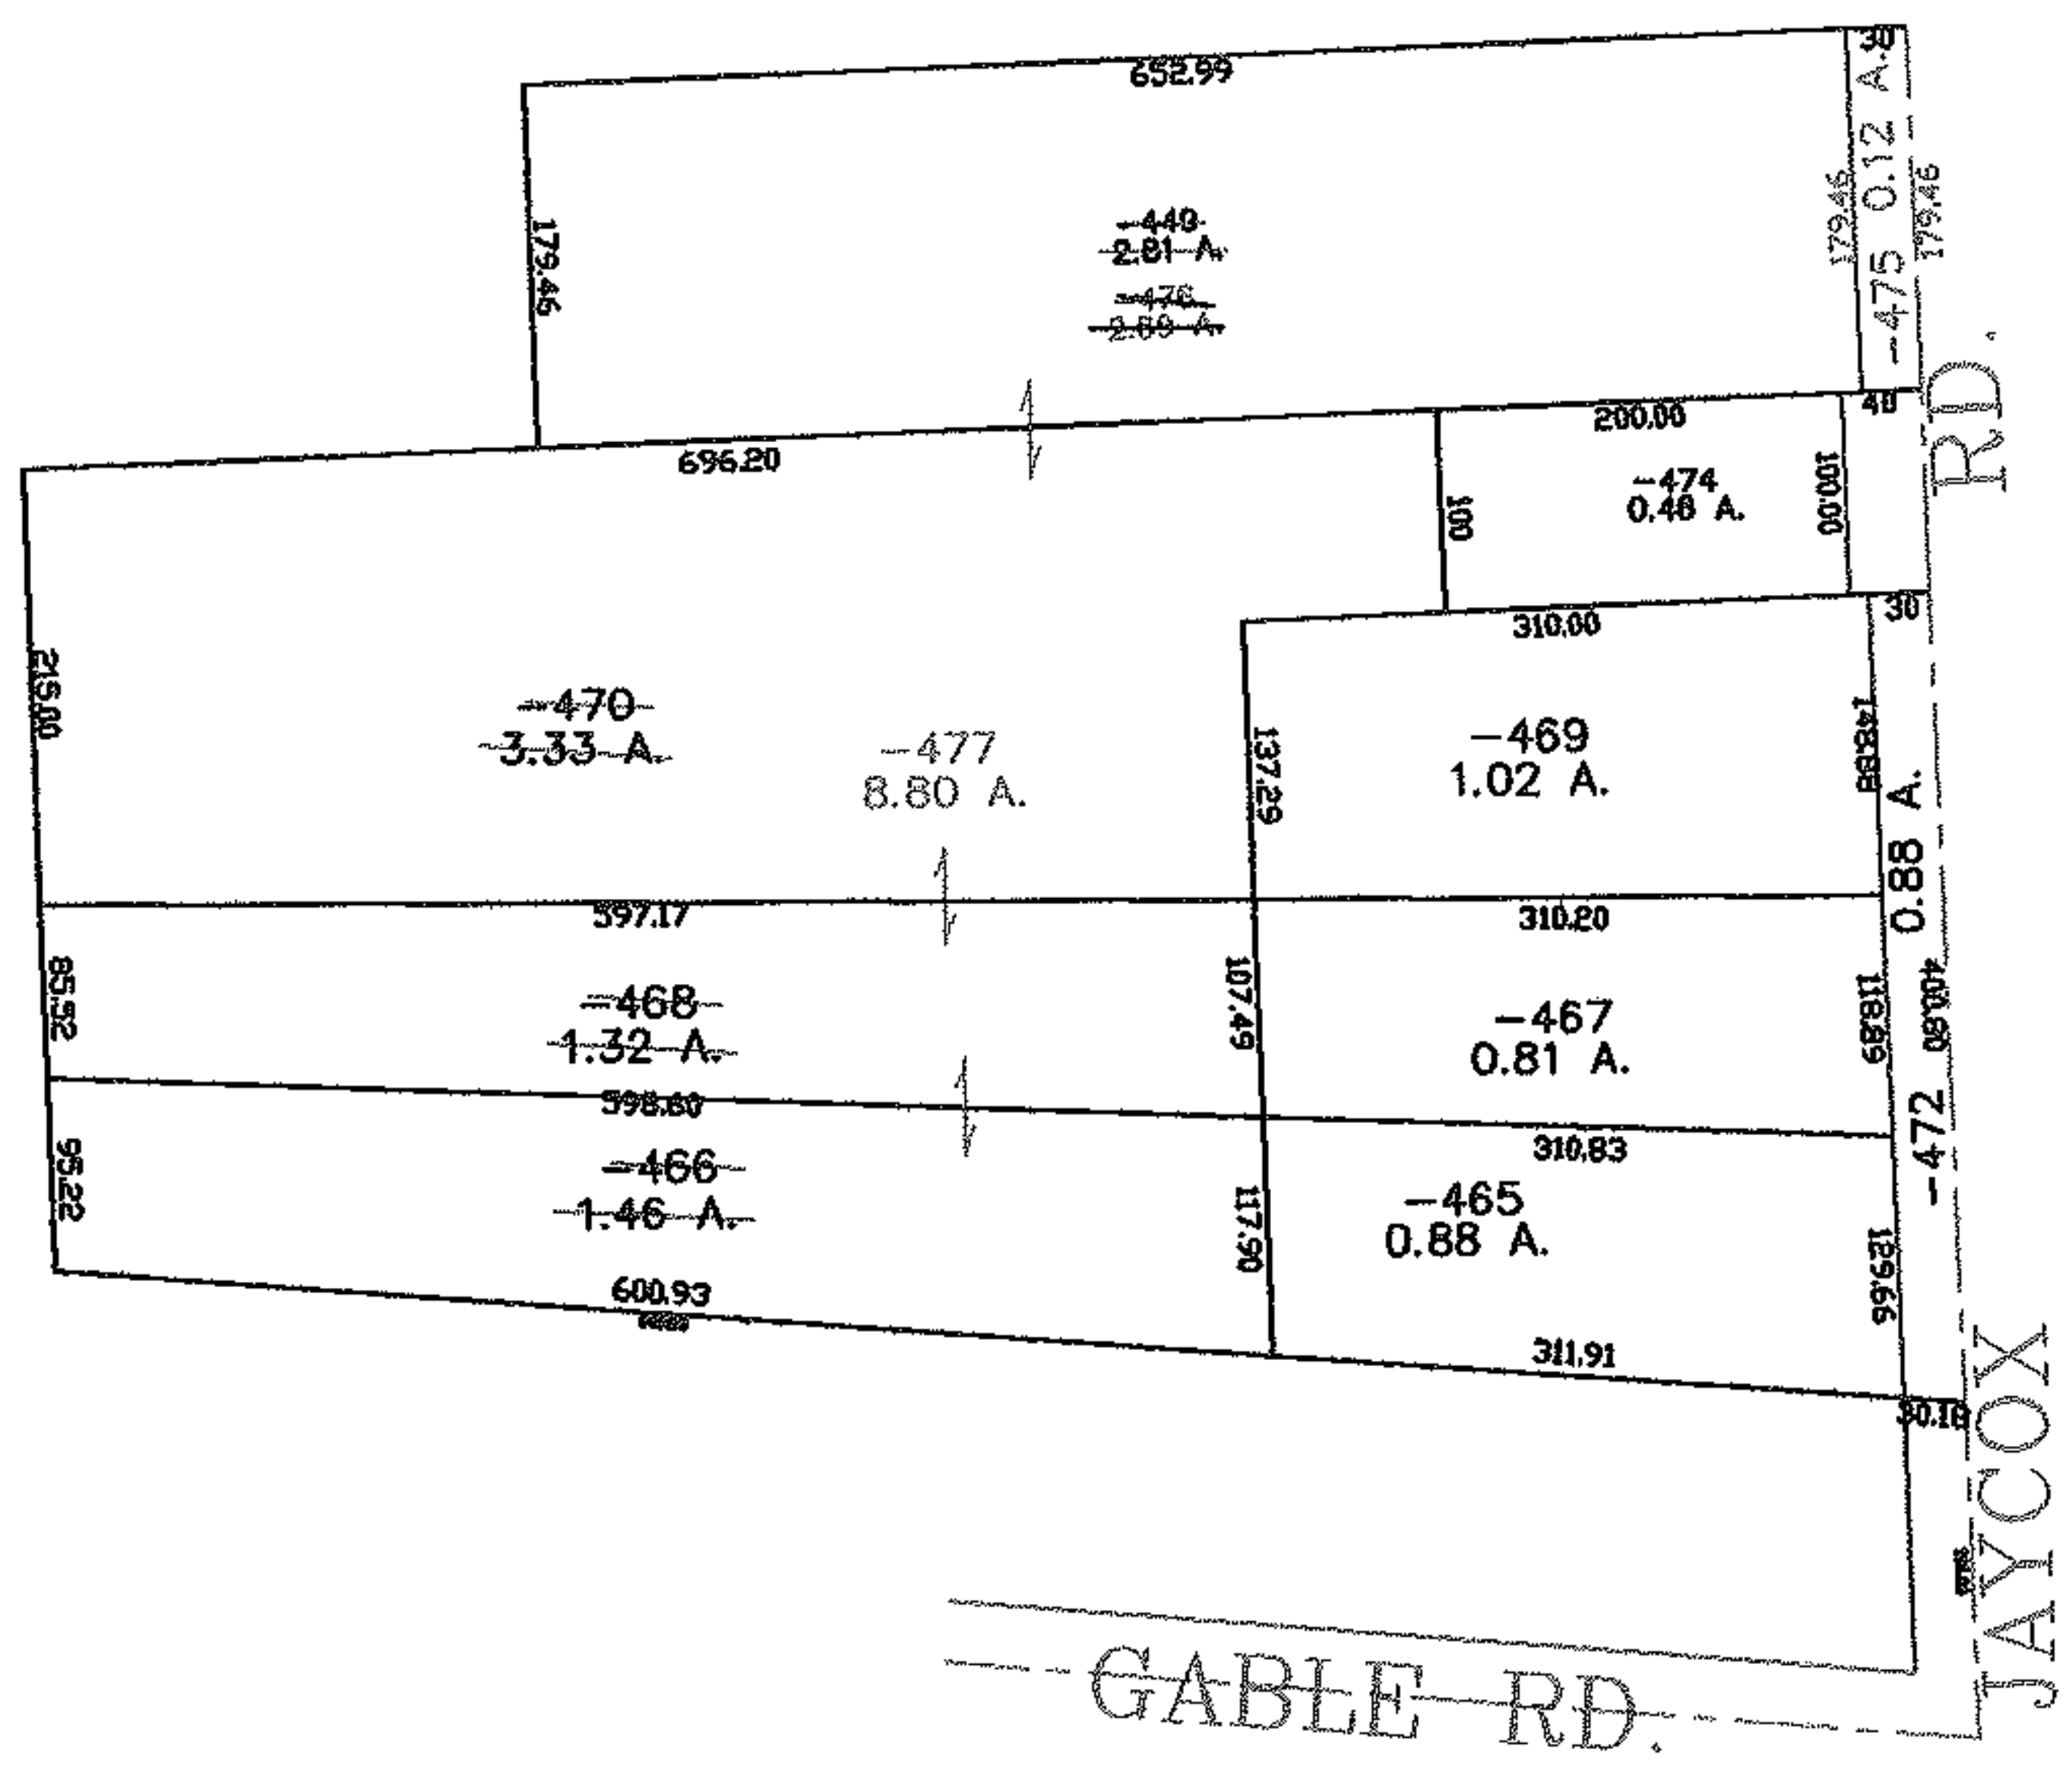

PARENT PARCEL: 04-00-019-143-449
CHILD PARCEL: 04-00-019-143-475 THRU -477
STARTING POINT: CENTERLINE OF GABLE RD. & JAYCOX RD.

NO. 01853

SPLITS/DEEDS PROCESSED
LORAIN COUNTY TAX MAP DEPARTMENT
226 MIDDLE AVE. ELYRIA, OHIO

SURVEYED BY: HENRY REITZ
CLOSURE: 0.00 : 10.000
MAP PAGE(S): 04-00-019-F
APPROVED BY: JAH DATE: 2-17-05
SCALE: 1" = 200 PRIOR INSTRUMENT: 20050050801