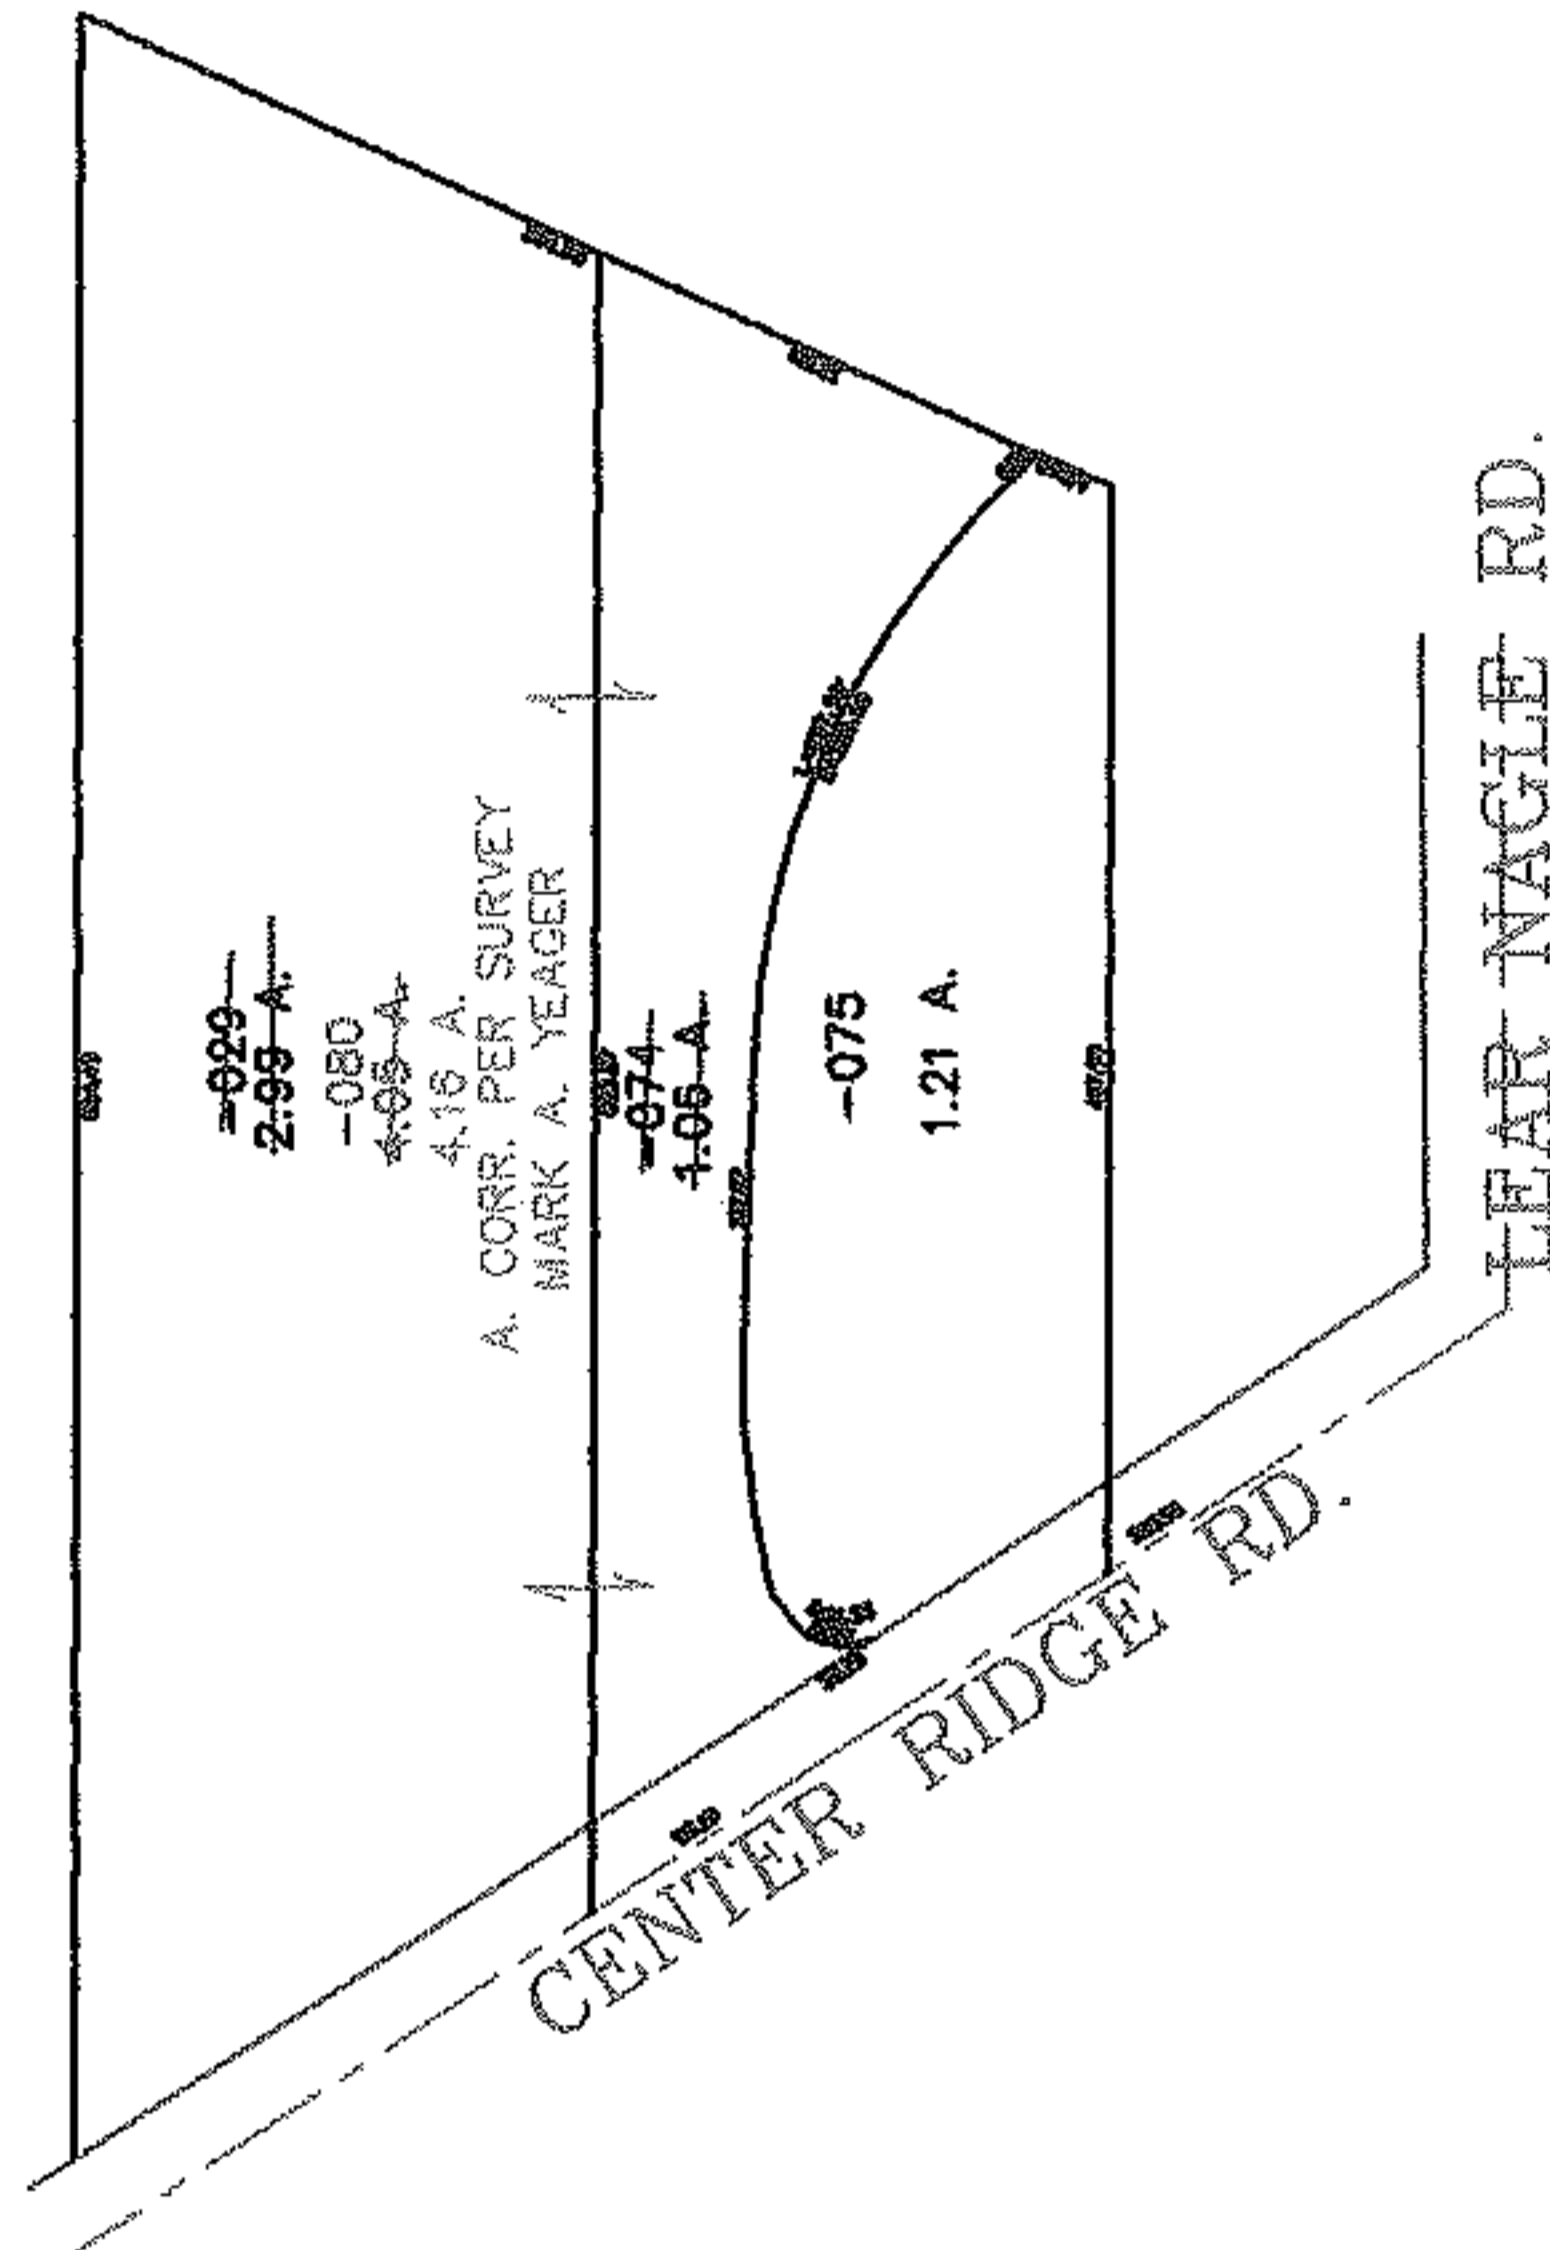

RASTER

PARENT PARCEL: 07-00-008-117-029 & -074

CHILD PARCEL: 07-00-008-117-080

STARTING POINT: CENTERLINE OF CENTER RIDGE RD. & LEAR NAGLE RD.

NO. 01849

SPLITS/DEEDS PROCESSED
LORAIN COUNTY TAX MAP DEPARTMENT
226 MIDDLE AVE. ELYRIA, OHIO

SURVEYED BY: MARK A. YEAGER
CLOSURE: 0.00 : 10.000
MAP PAGE(S): 07-00-008-C
APPROVED BY: JAH DATE: 2-8-05
SCALE: 1" = 200 PRIOR INSTRUMENT: 20040046172