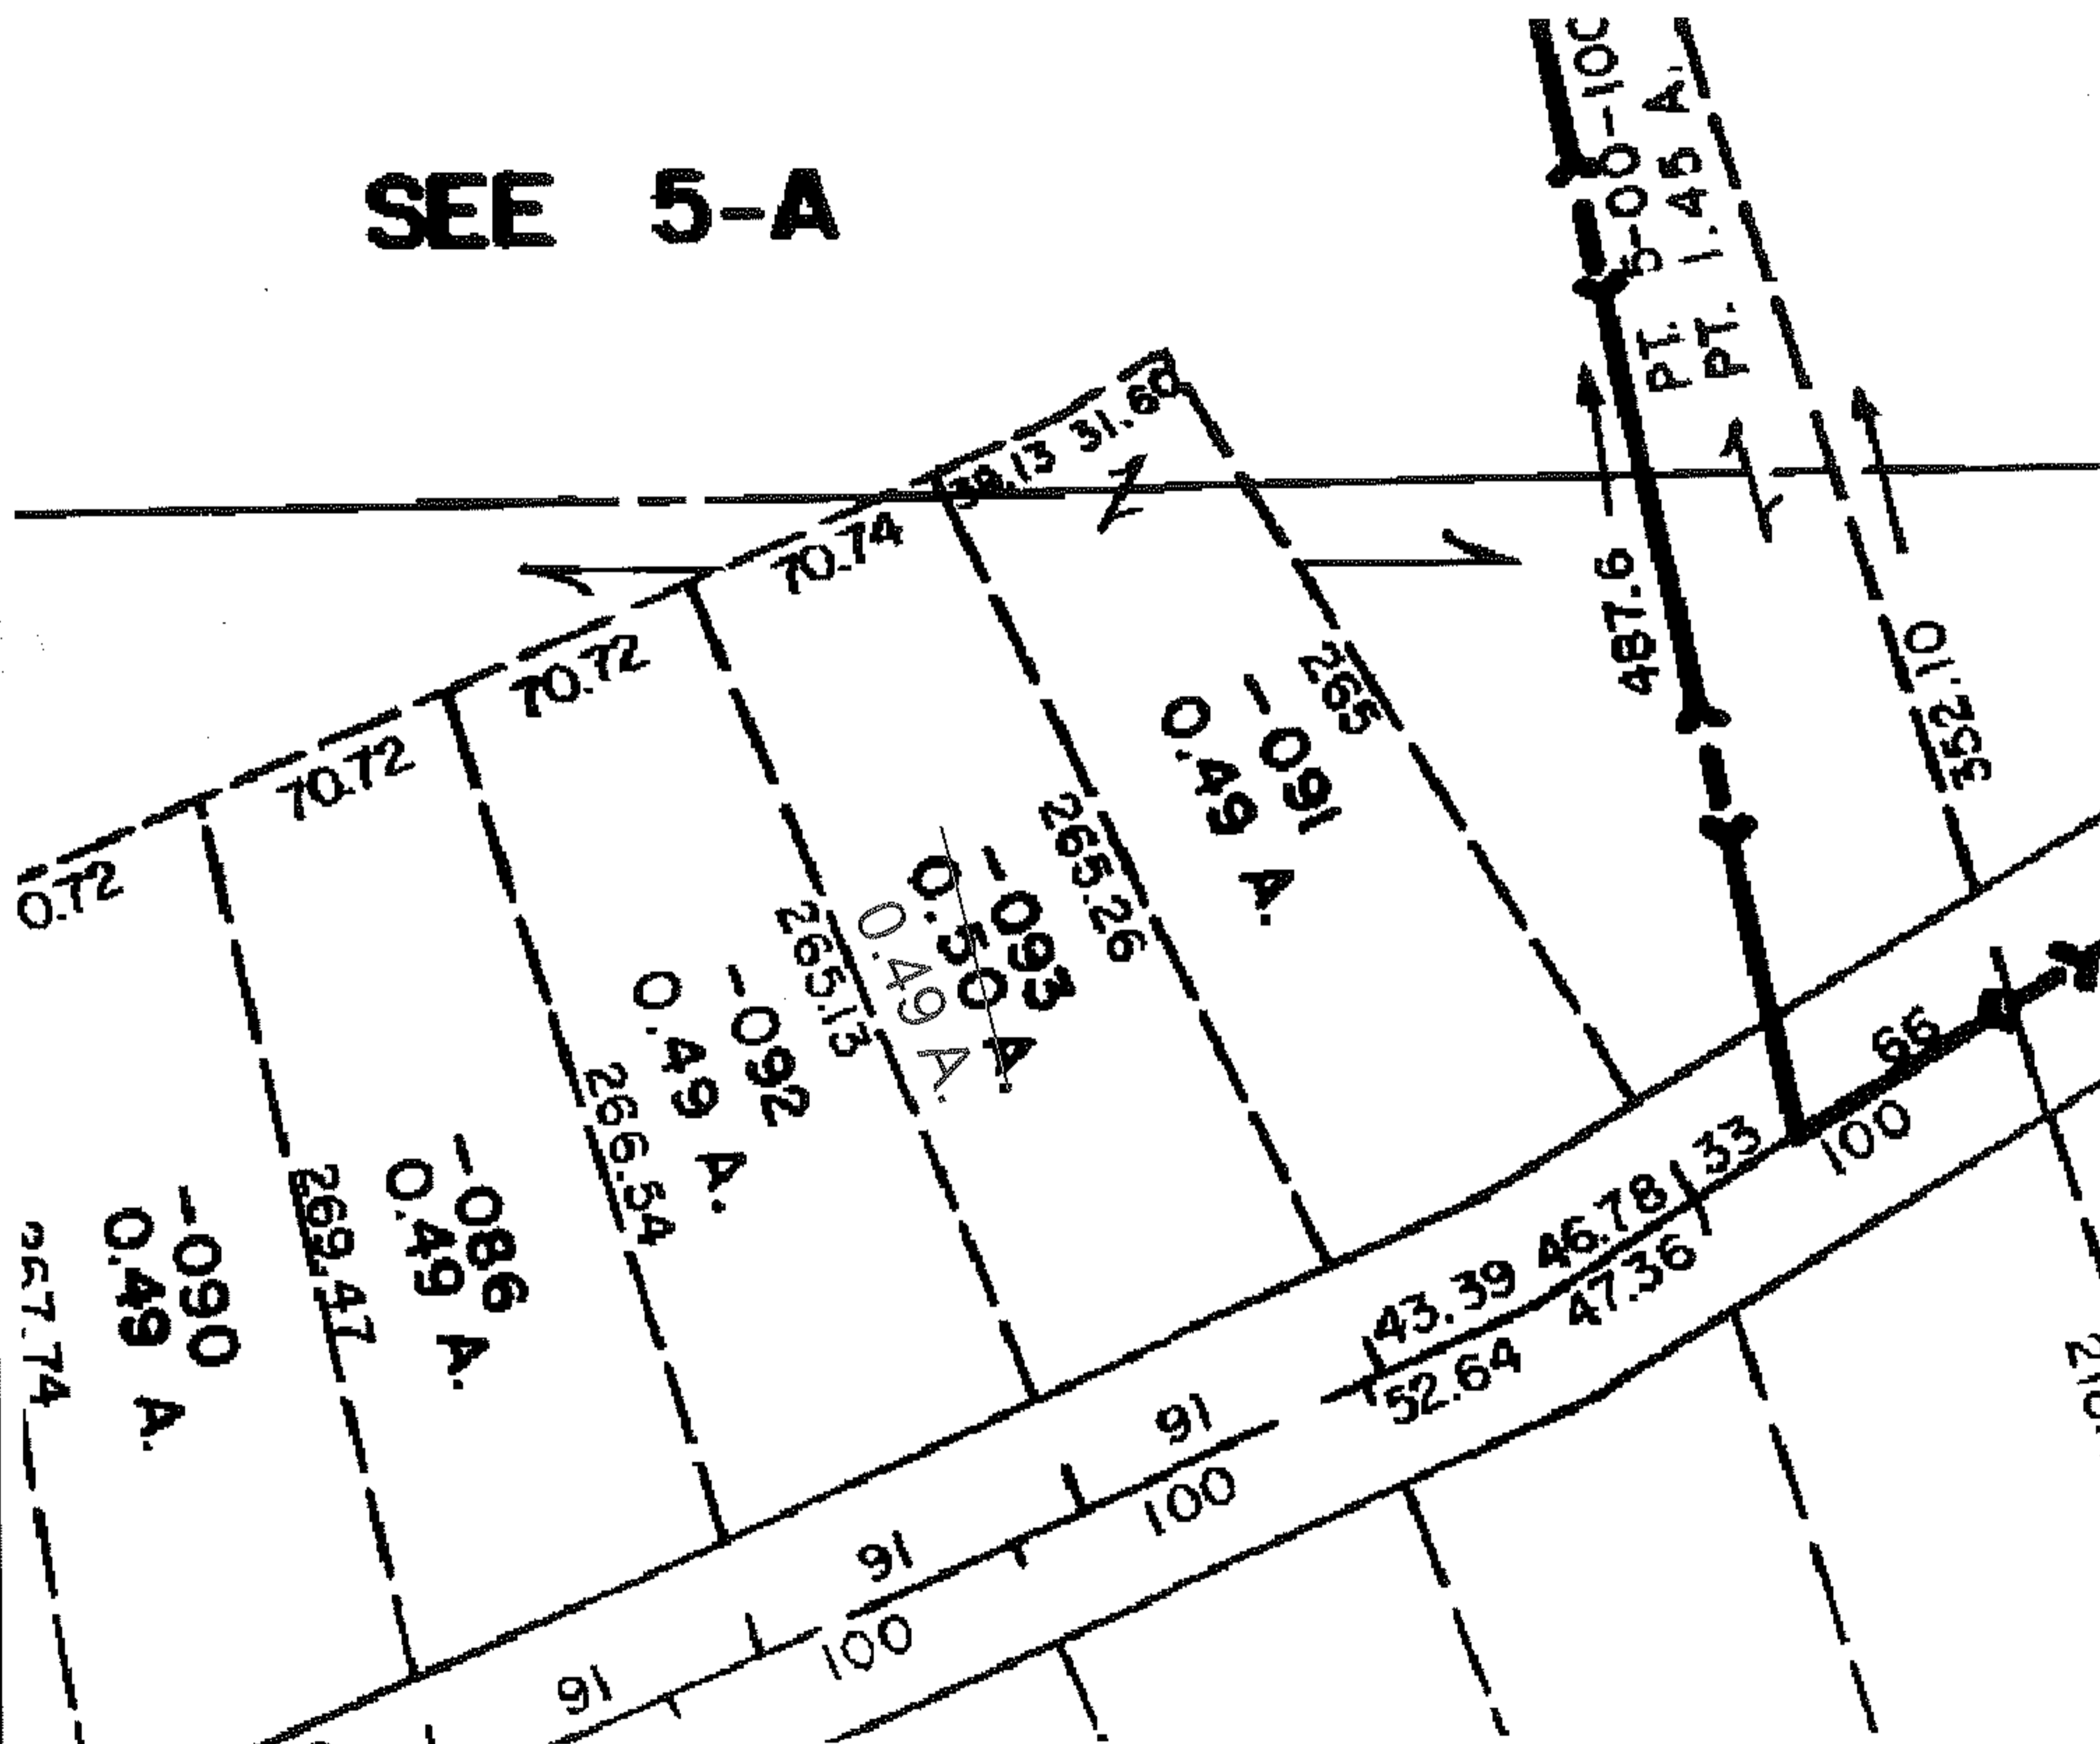

RASTER

PARENT PARCEL: 05-00-099-000-093

CHILD PARCEL: --SAME--

STARTING POINT: INT CL COOPER FOSTER AND QUARRY

09-01845-C

AC. CORR.  
PER DEEDS

**SEE 5-A**

SPLITS/DEEDS PROCESSED

LORAIN COUNTY TAX MAP DEPARTMENT  
226 MIDDLE AVE. ELYRIA, OHIO

SURVEYED BY: N/A

CLOSURE: N/A

MAP PAGE(S): 05-00-099-C

APPROVED BY: DRH DATE: 6/17/2009

SCALE: NOT TO SCALE PRIOR INST.: OR 1086/477