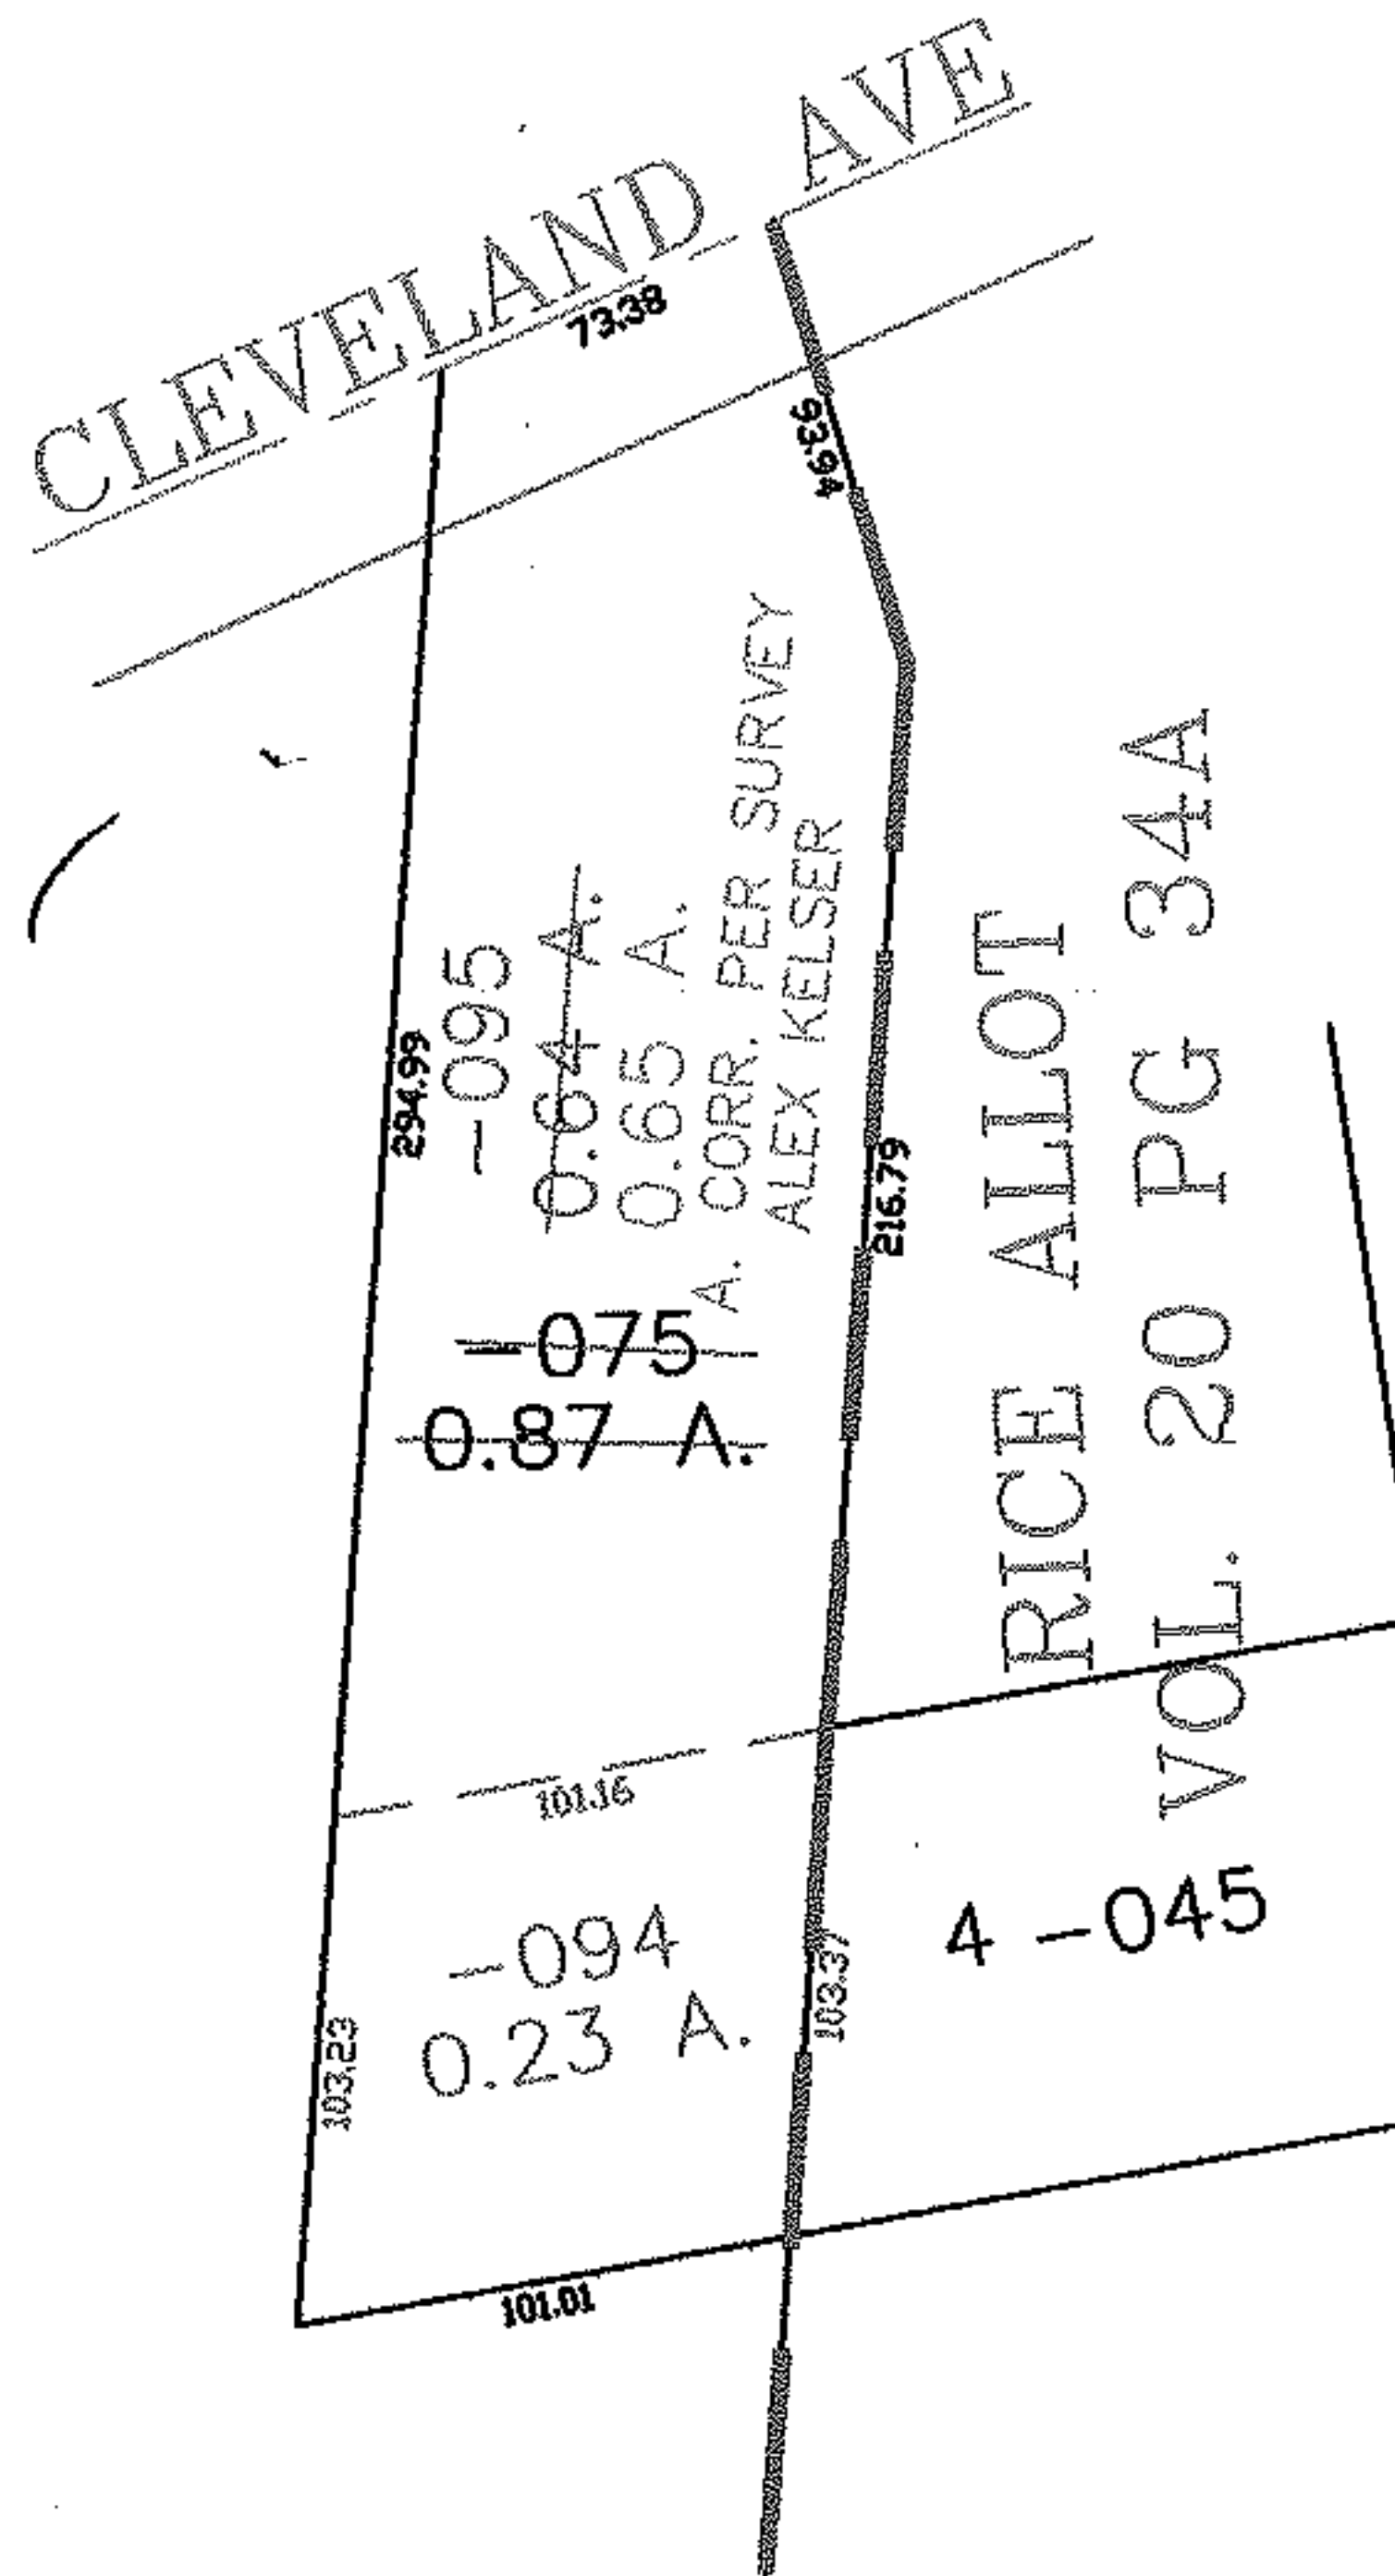

RASTER

PARENT PARCEL: 05-00-038-106-075

CHILD PARCEL: 05-00-038-106-094, -095

STARTING POINT: NORTHWEST CORNER OF S/4 IN RICE ALLOTMENT

NO. 01844

SPLITS/DEEDS PROCESSED

LORAIN COUNTY TAX MAP DEPARTMENT  
226 MIDDLE AVE. ELYRIA, OHIO

SURVEYED BY: ALEX KELSER

CLOSURE: 0.00 : 10.000

MAP PAGE(S): 05-00-038-B

APPROVED BY: JAH DATE: 2-7-05

SCALE: 1" = 100 PRIOR INSTRUMENT: DV 965/407