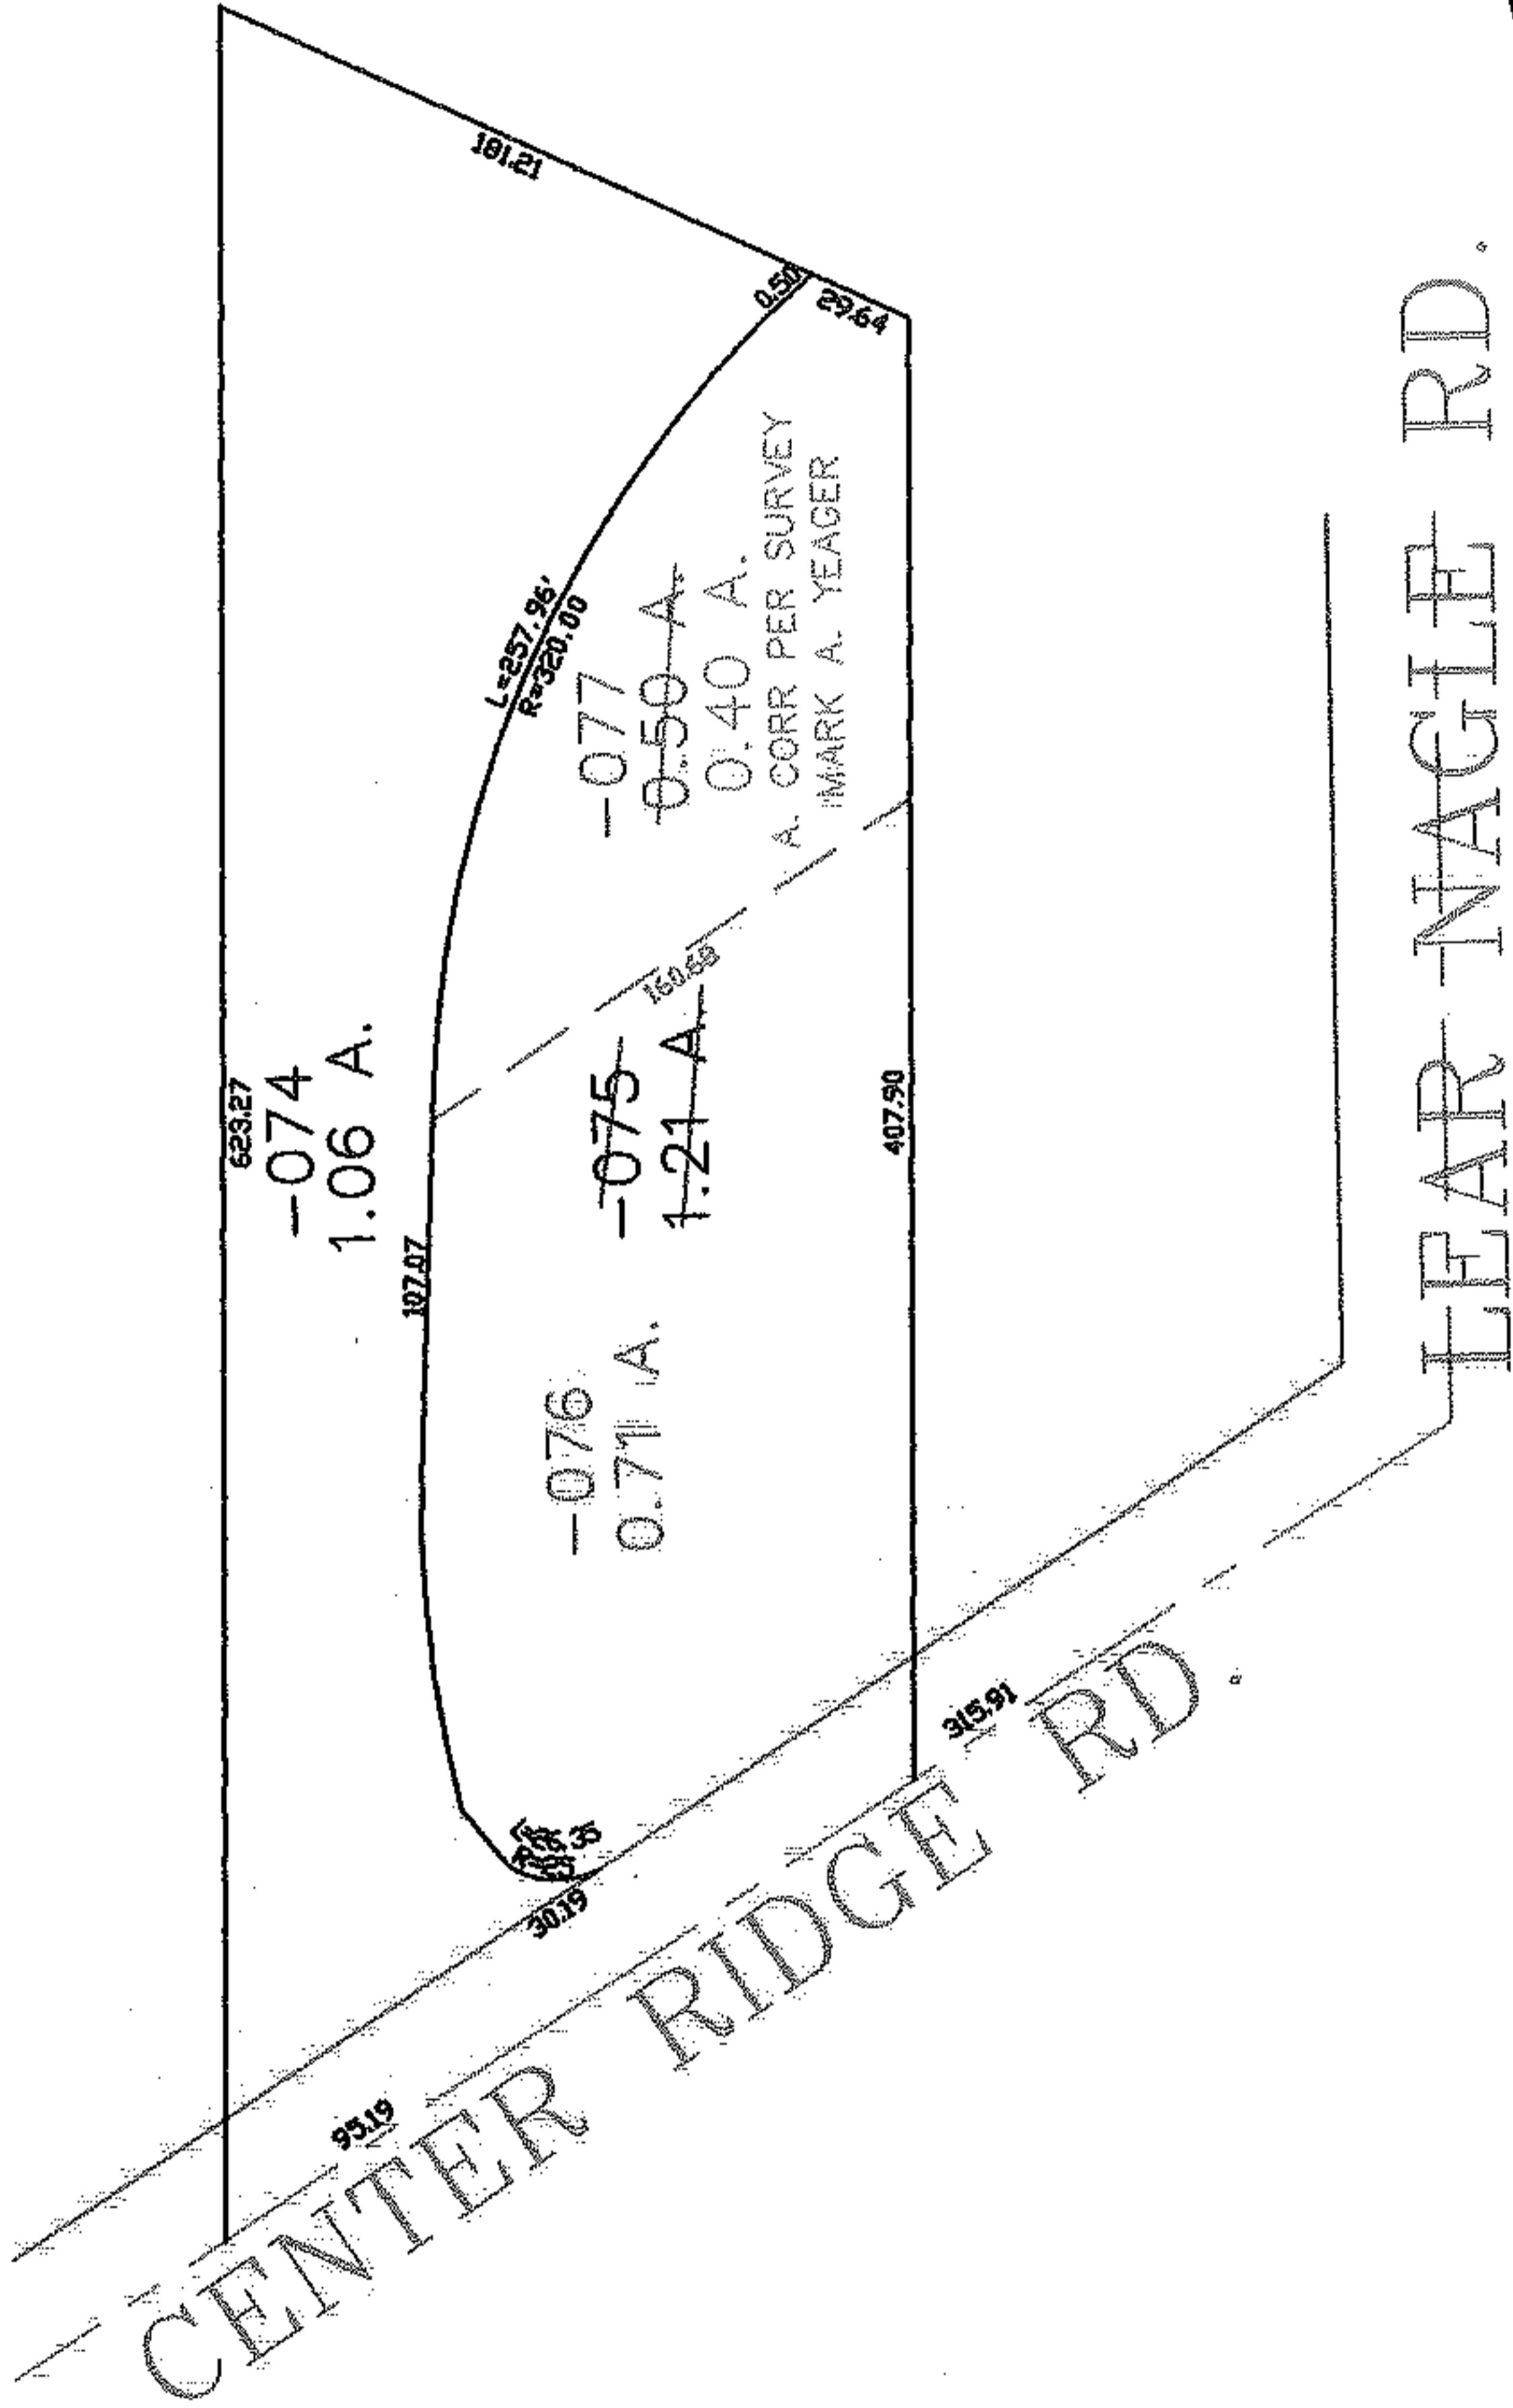

PARENT PARCEL: 07-00-008-117-075

CHILD PARCEL: 07-00-008-117-076, -077

STARTING POINT: CENTERLINE OF CENTERRIDGE RD. & LEAR NAGLE RD.

NO. 01833

SPLITS/DEEDS PROCESSED

LORAIN COUNTY TAX MAP DEPARTMENT
226 MIDDLE AVE. ELYRIA, OHIO

SURVEYED BY: MARK A YEAGER
 CLOSURE: 0.00 : 10.000
 MAP PAGE(S): 07-00-008-C
 APPROVED BY: JAH DATE: 1-10-05
 SCALE: 1" = 100 PRIOR INSTRUMENT: 990600272