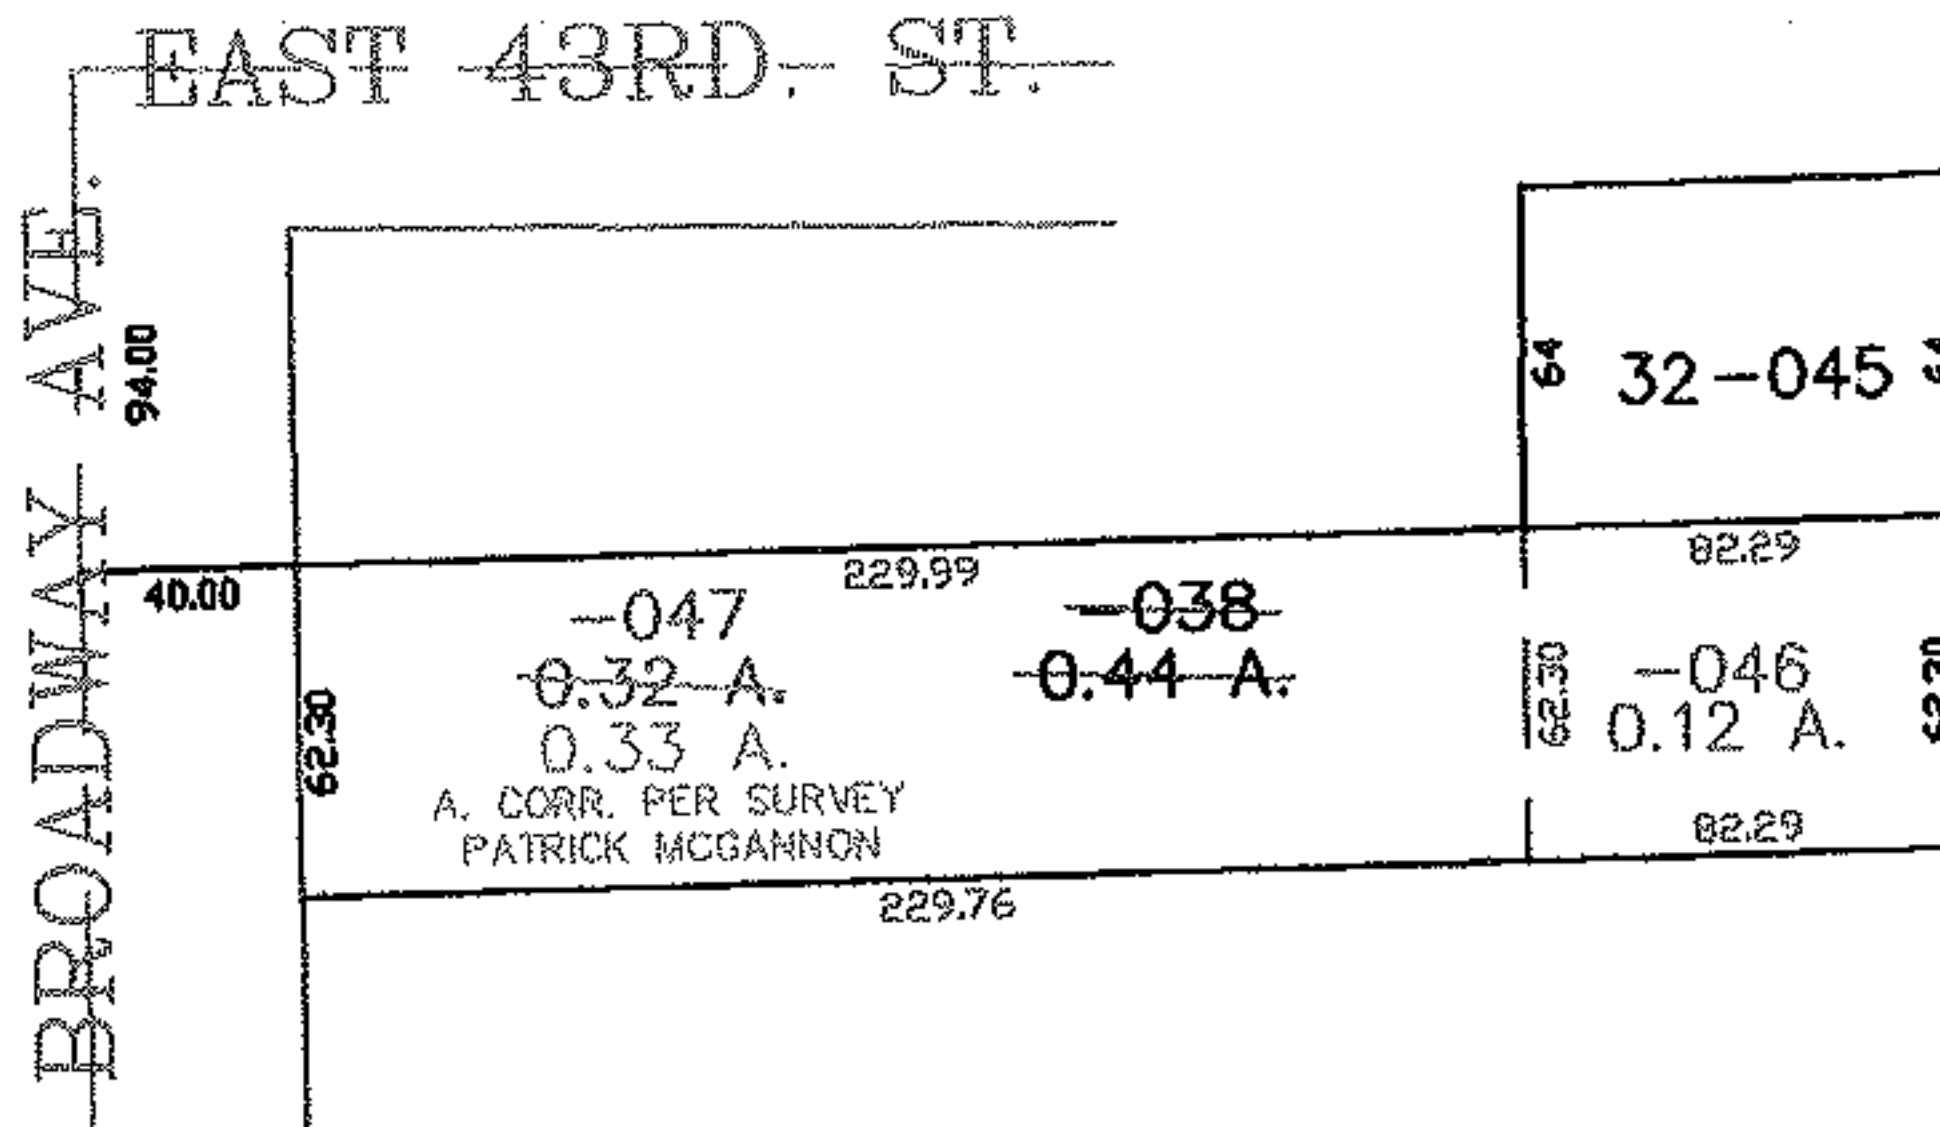

RASTER

PARENT PARCEL: 03-00-108-104-038

CHILD PARCEL: 03-00-108-104-046, -047

STARTING POINT: CENTERLINE OF BROADWAY AVE. & EAST 43RD ST.

NO. 01823

SPLITS/DEEDS PROCESSED

LORAIN COUNTY TAX MAP DEPARTMENT
226 MIDDLE AVE. ELYRIA, OHIO

SURVEYED BY: PATRICK MCGANNON

CLOSURE: 0.00 : 10.000

MAP PAGE(S): 3-00-108-A

APPROVED BY: JAH DATE: 12-21-04

SCALE: 1" = 100 PRIOR INSTRUMENT: 20040026123