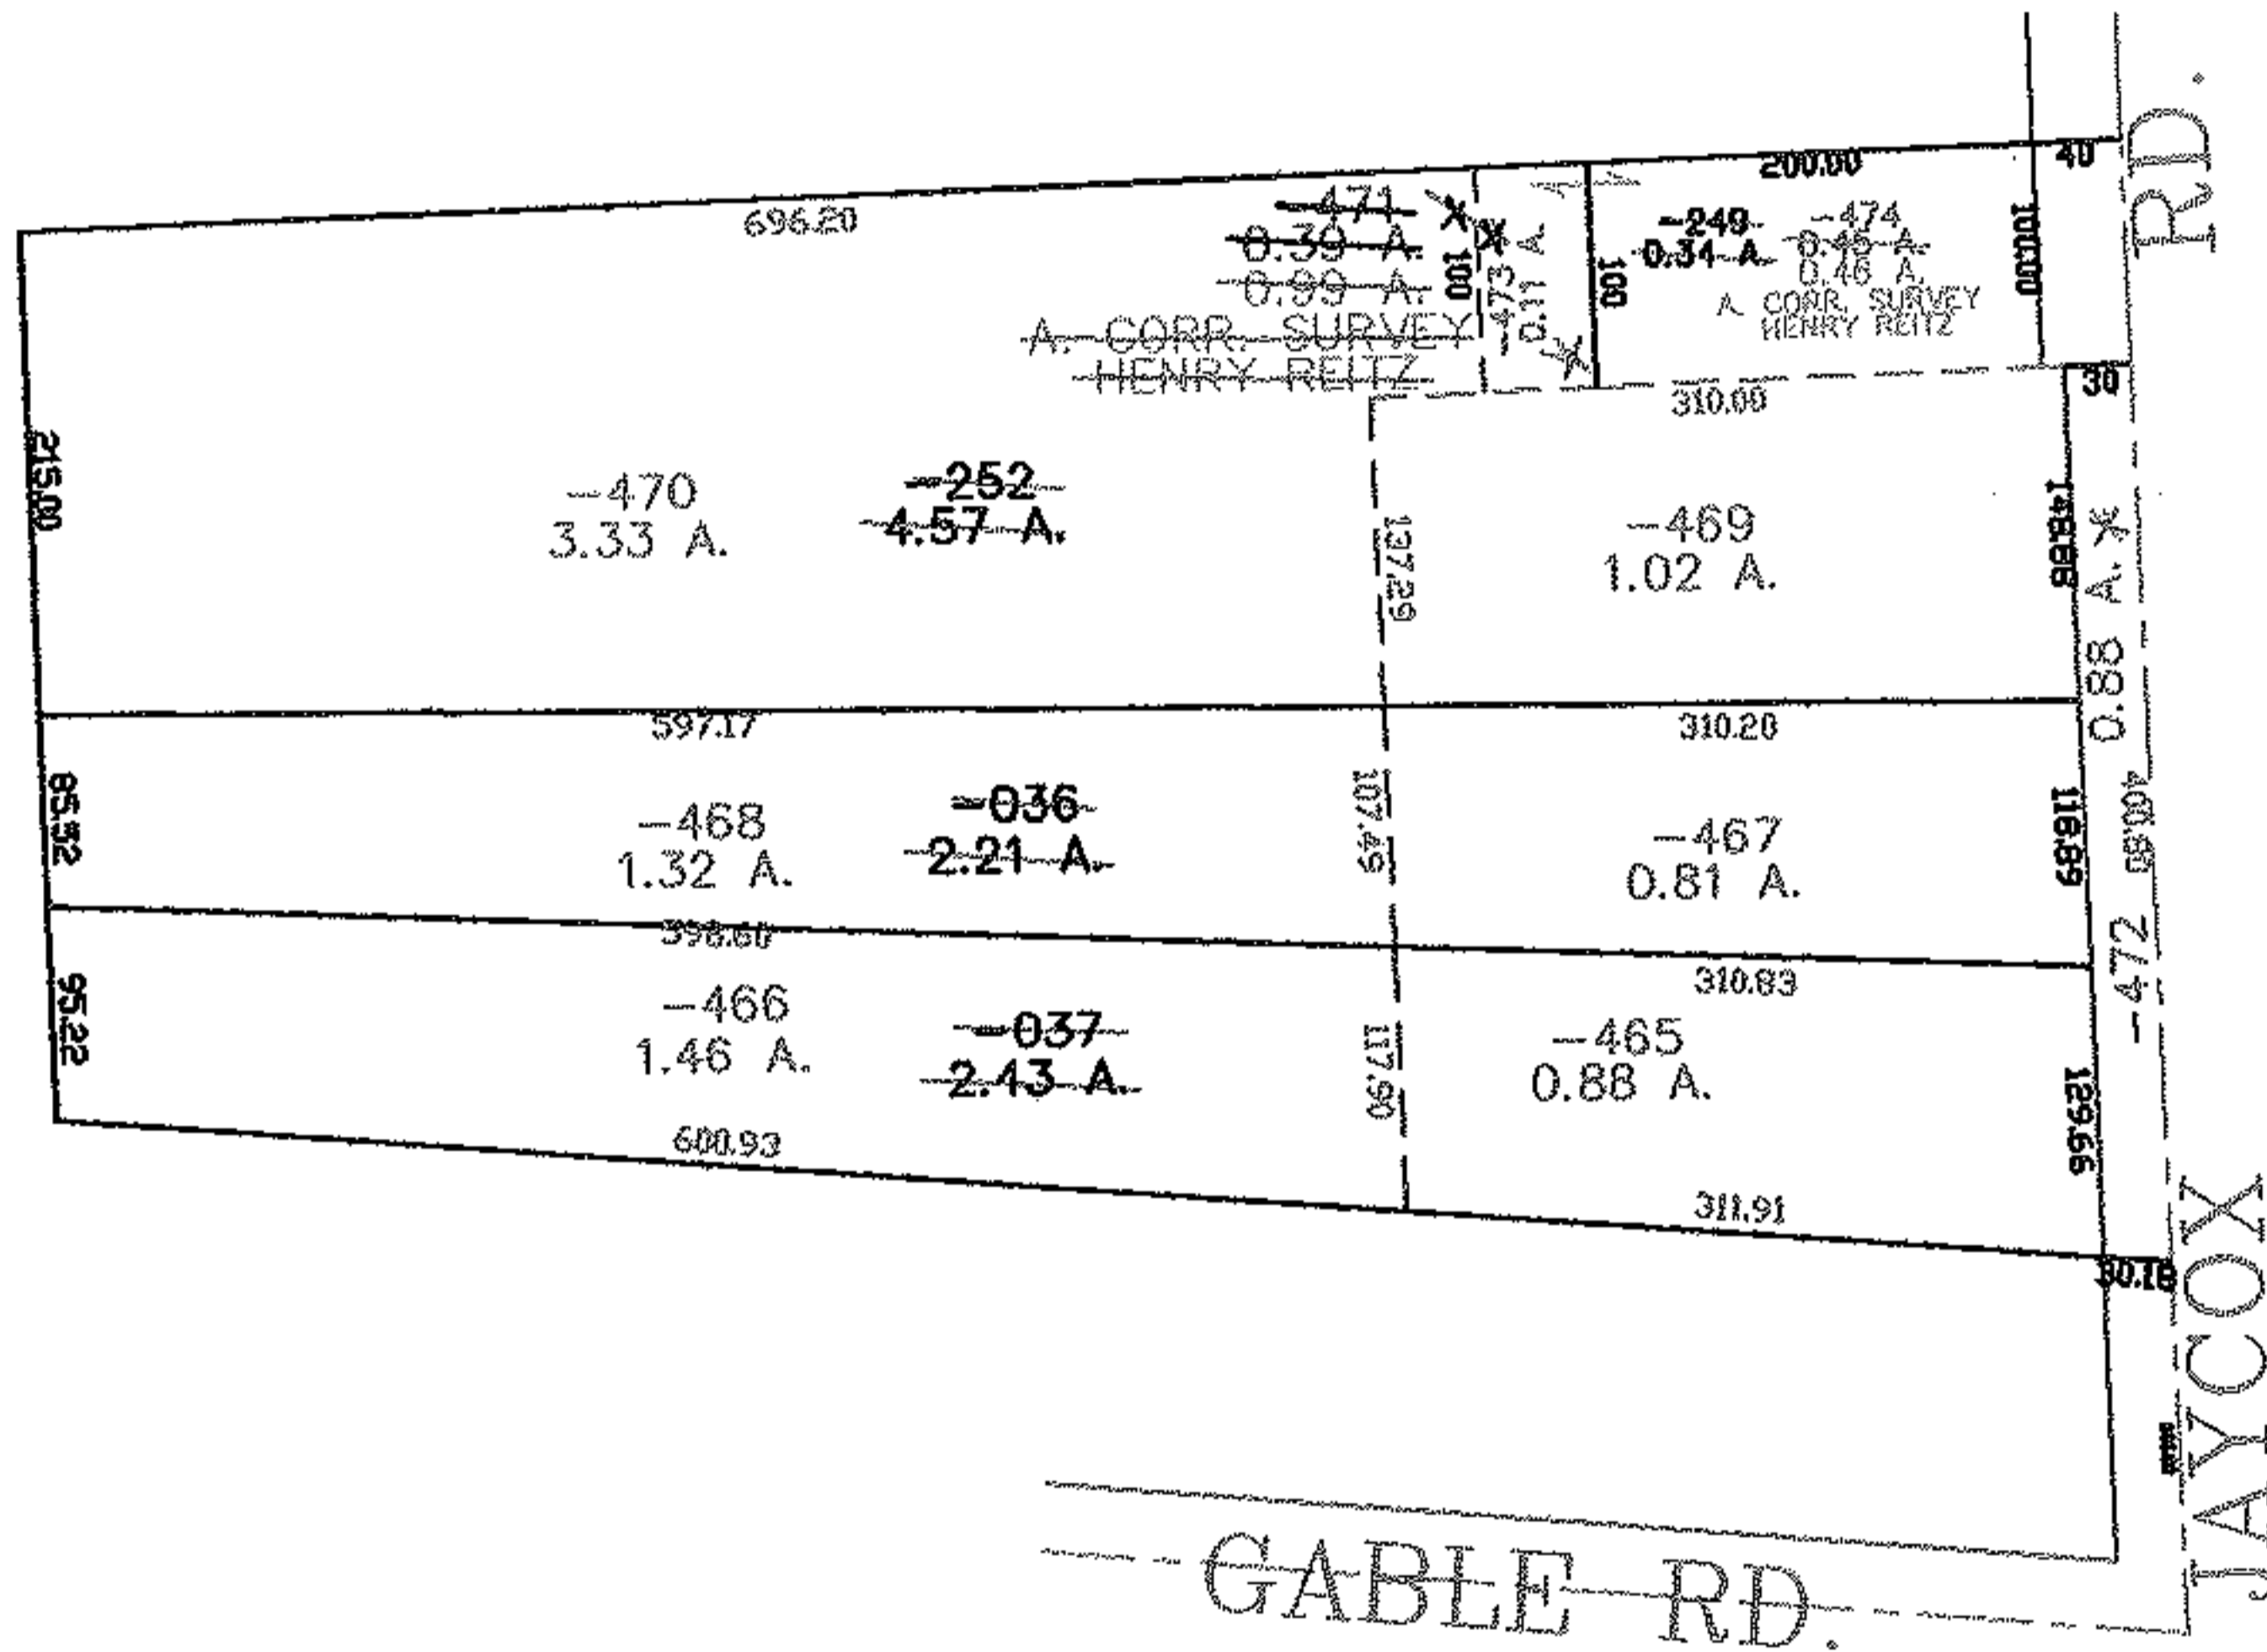

RASTER

PARENT PARCEL: 04-00-019-143-036, -037, -252

CHILD PARCEL: 04-00-019-143-465 THRU -474

STARTING POINT: CENTERLINE OF GABLE RD. & JAYCOX RD.

NO. 01813

SPLITS/DEEDS PROCESSED
 LORAIN COUNTY TAX MAP DEPARTMENT
 226 MIDDLE AVE. ELYRIA, OHIO

SURVEYED BY: HENRY REITZ
 CLOSURE: 0.00 : 10.000
 MAP PAGE(S): 04-00-019-F
 APPROVED BY: JAH DATE: 12-15-04
 SCALE: 1" = 200 PRIOR INSTRUMENT: OR 1283/612