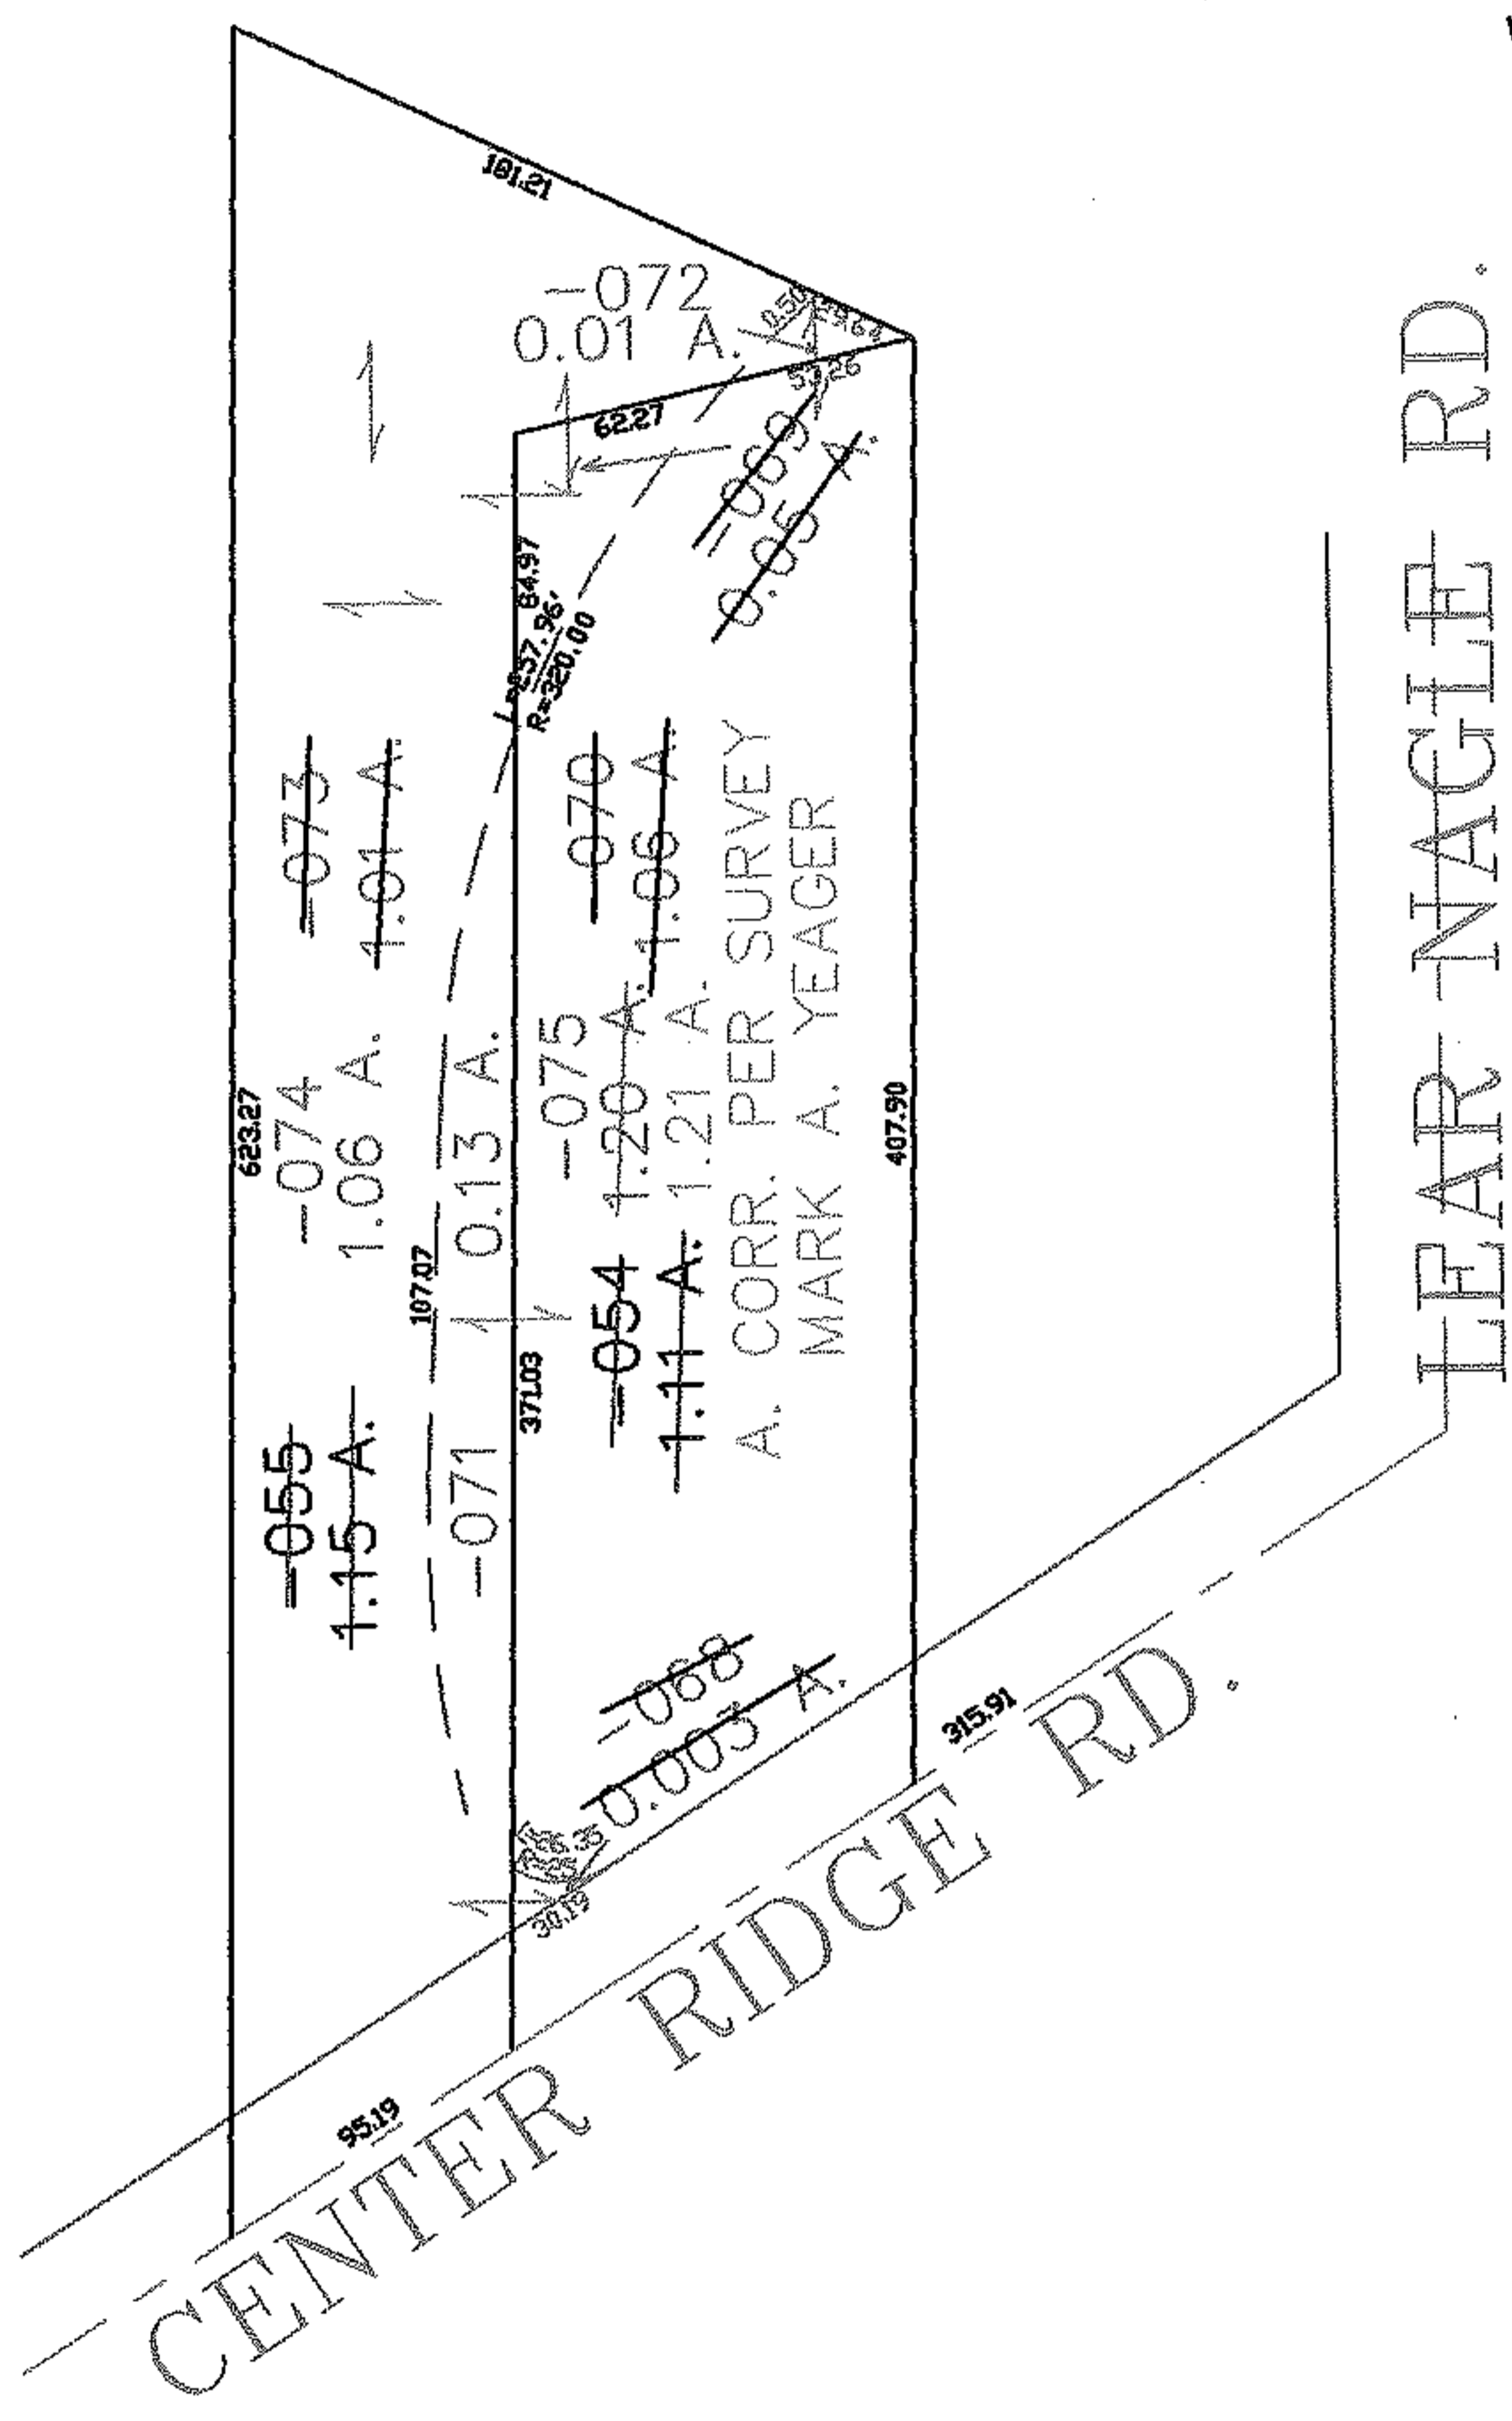

RASTER

PARENT PARCEL: 07-00-008-117-054, -055  
CHILD PARCEL: 07-00-008-117-068 THRU -075  
STARTING POINT: CENTERLINE OF CENTERRIDGE RD. & LEAR NAGLE RD.

NO. 01810

**SPLITS/DEEDS PROCESSED**  
LORAIN COUNTY TAX MAP DEPARTMENT  
226 MIDDLE AVE. ELYRIA, OHIO

SURVEYED BY: MARK A YEAGER  
CLOSURE: 0.00 : 10.000  
MAP PAGE(S): 07-00-008-C  
APPROVED BY: JAH DATE: 12-14-04  
SCALE: 1" = 100 PRIOR INSTRUMENT: 990600272