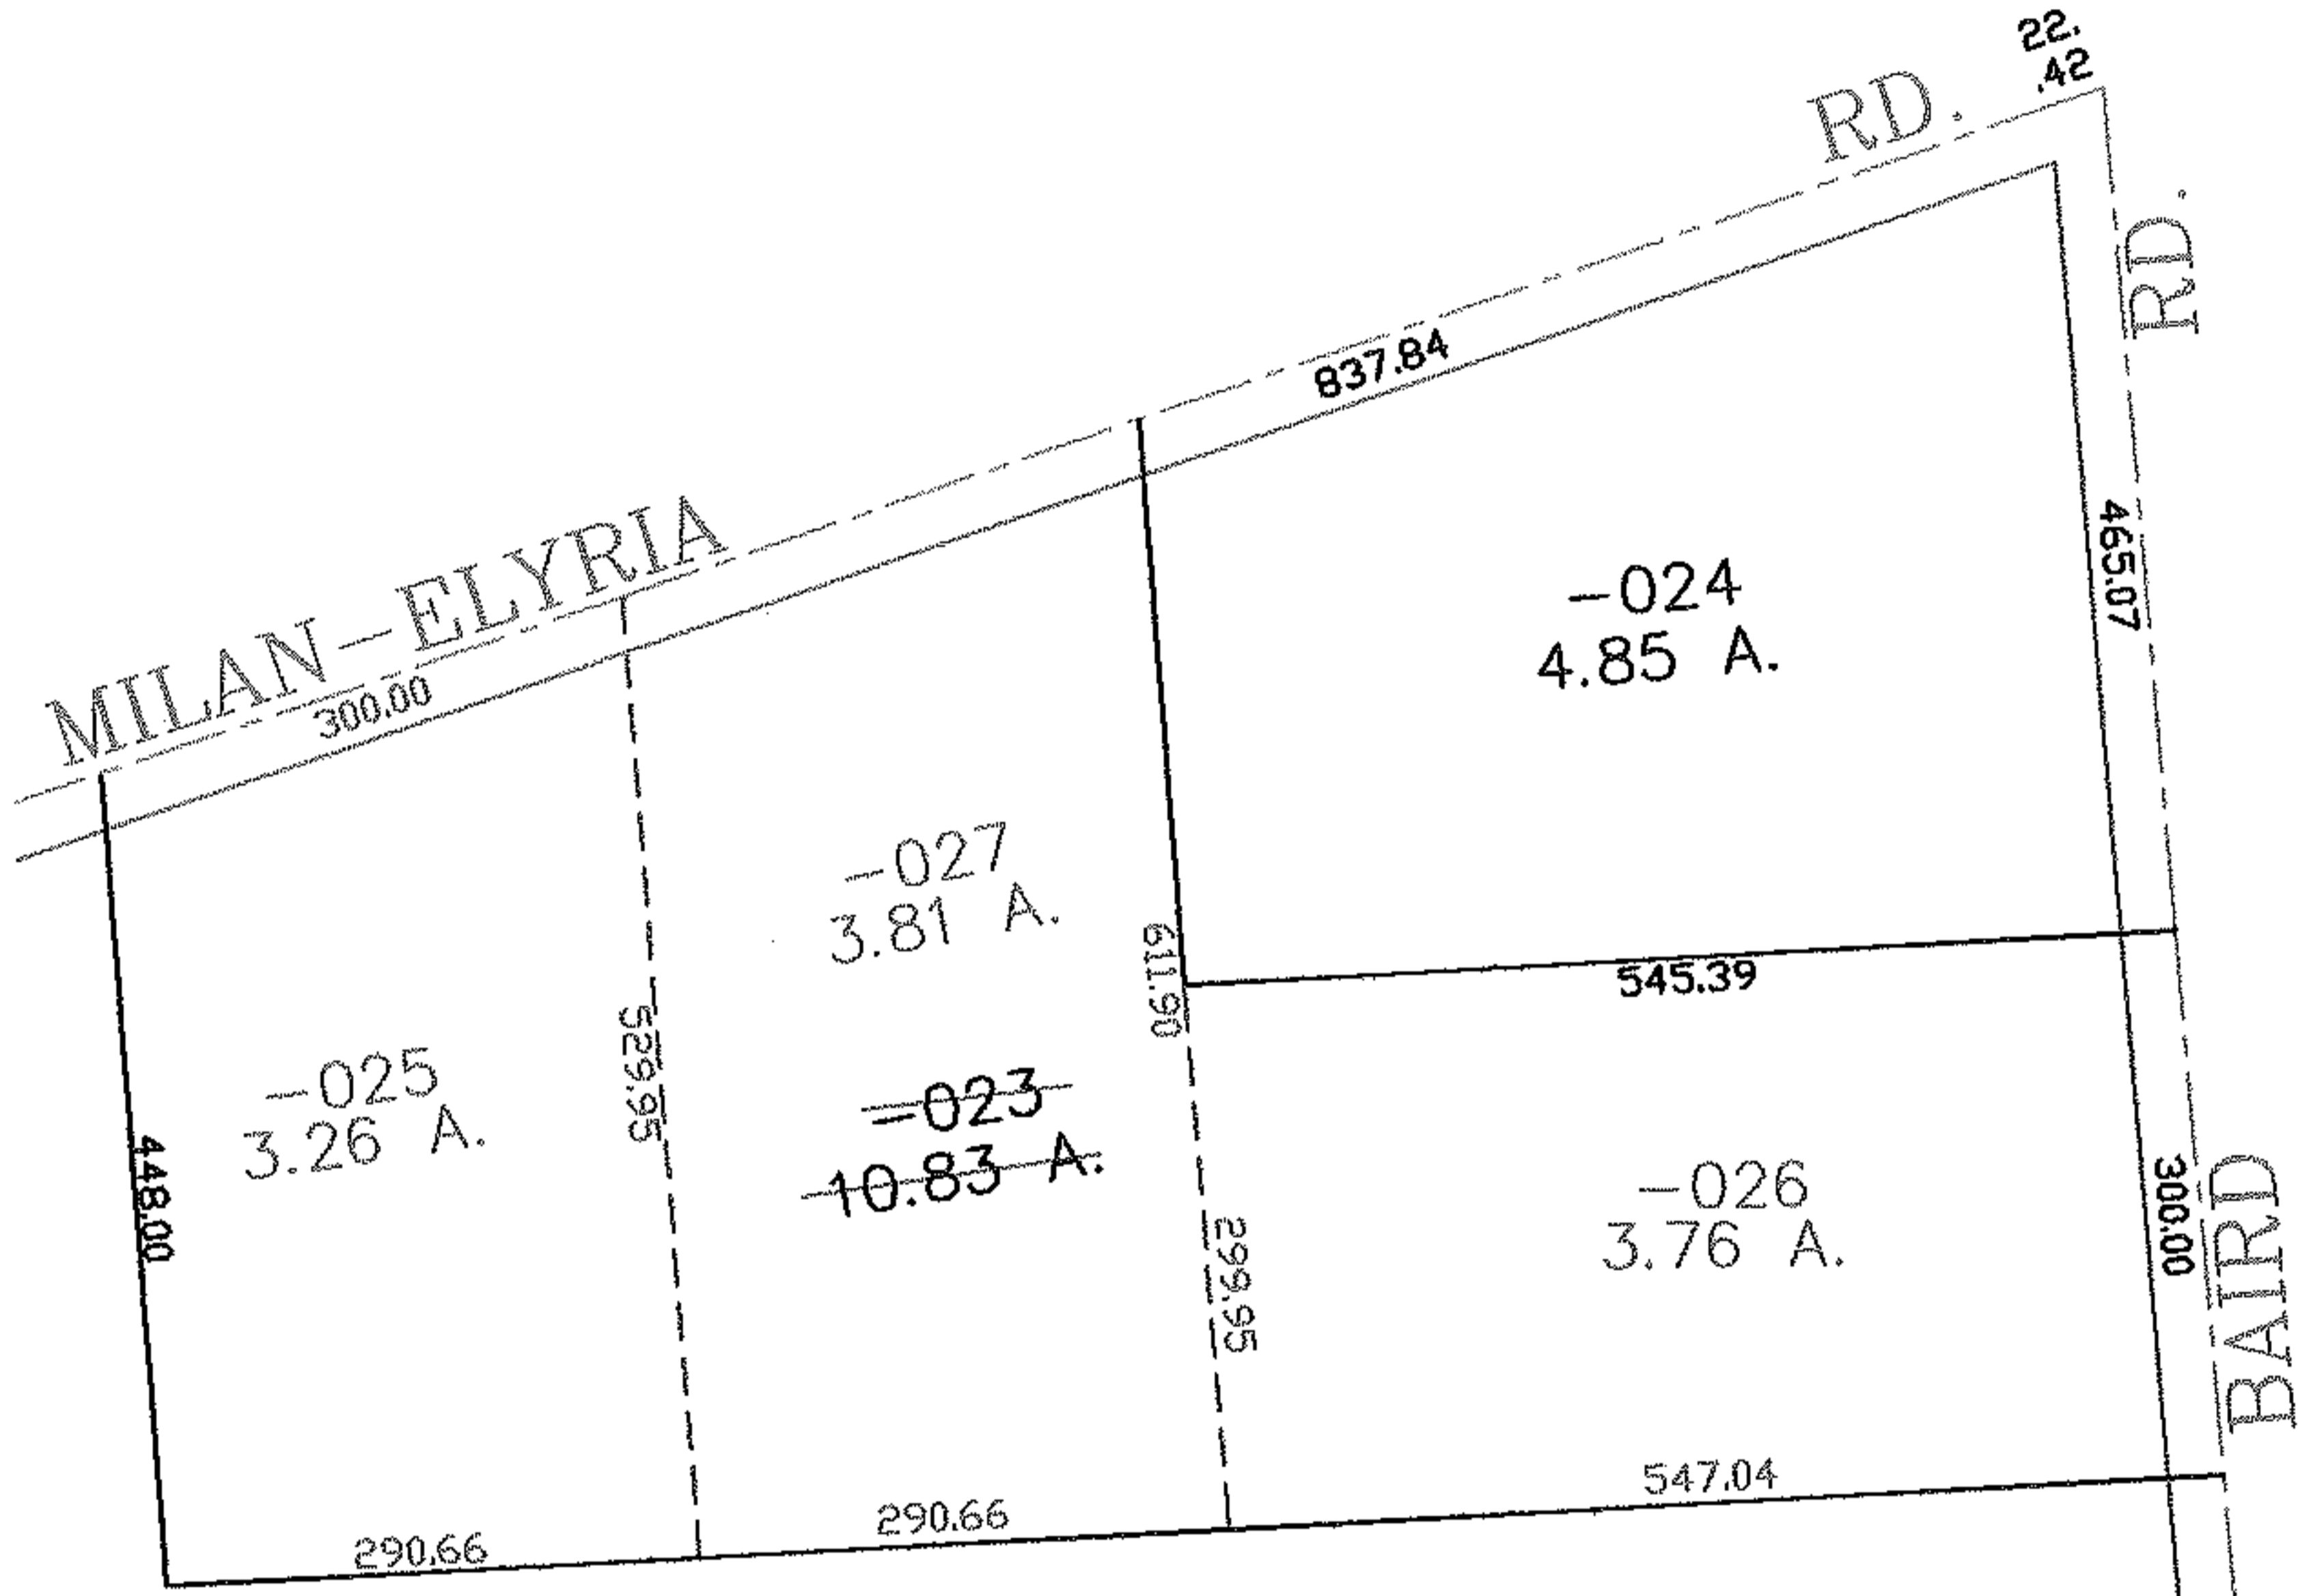

RASTER

PARENT PARCEL: 08-00-099-000-023

CHILD PARCEL: 08-00-099-000-025 THRU -027

STARTING POINT: CENTERLINE OF MYLAN-ELYRIA RD. & BAIRD RD.

NO. 01802

SPLITS/DEEDS PROCESSED
LORAIN COUNTY TAX MAP DEPARTMENT
 226 MIDDLE AVE. ELYRIA, OHIO

SURVEYED BY: RICHARD CARLSON
 CLOSURE: 0.00 : 10.000
 MAP PAGE(S): 08-00-099-A
 APPROVED BY: JAH DATE: 12-2-04
 SCALE: 1" = 200 PRIOR INSTRUMENT: 20040014422