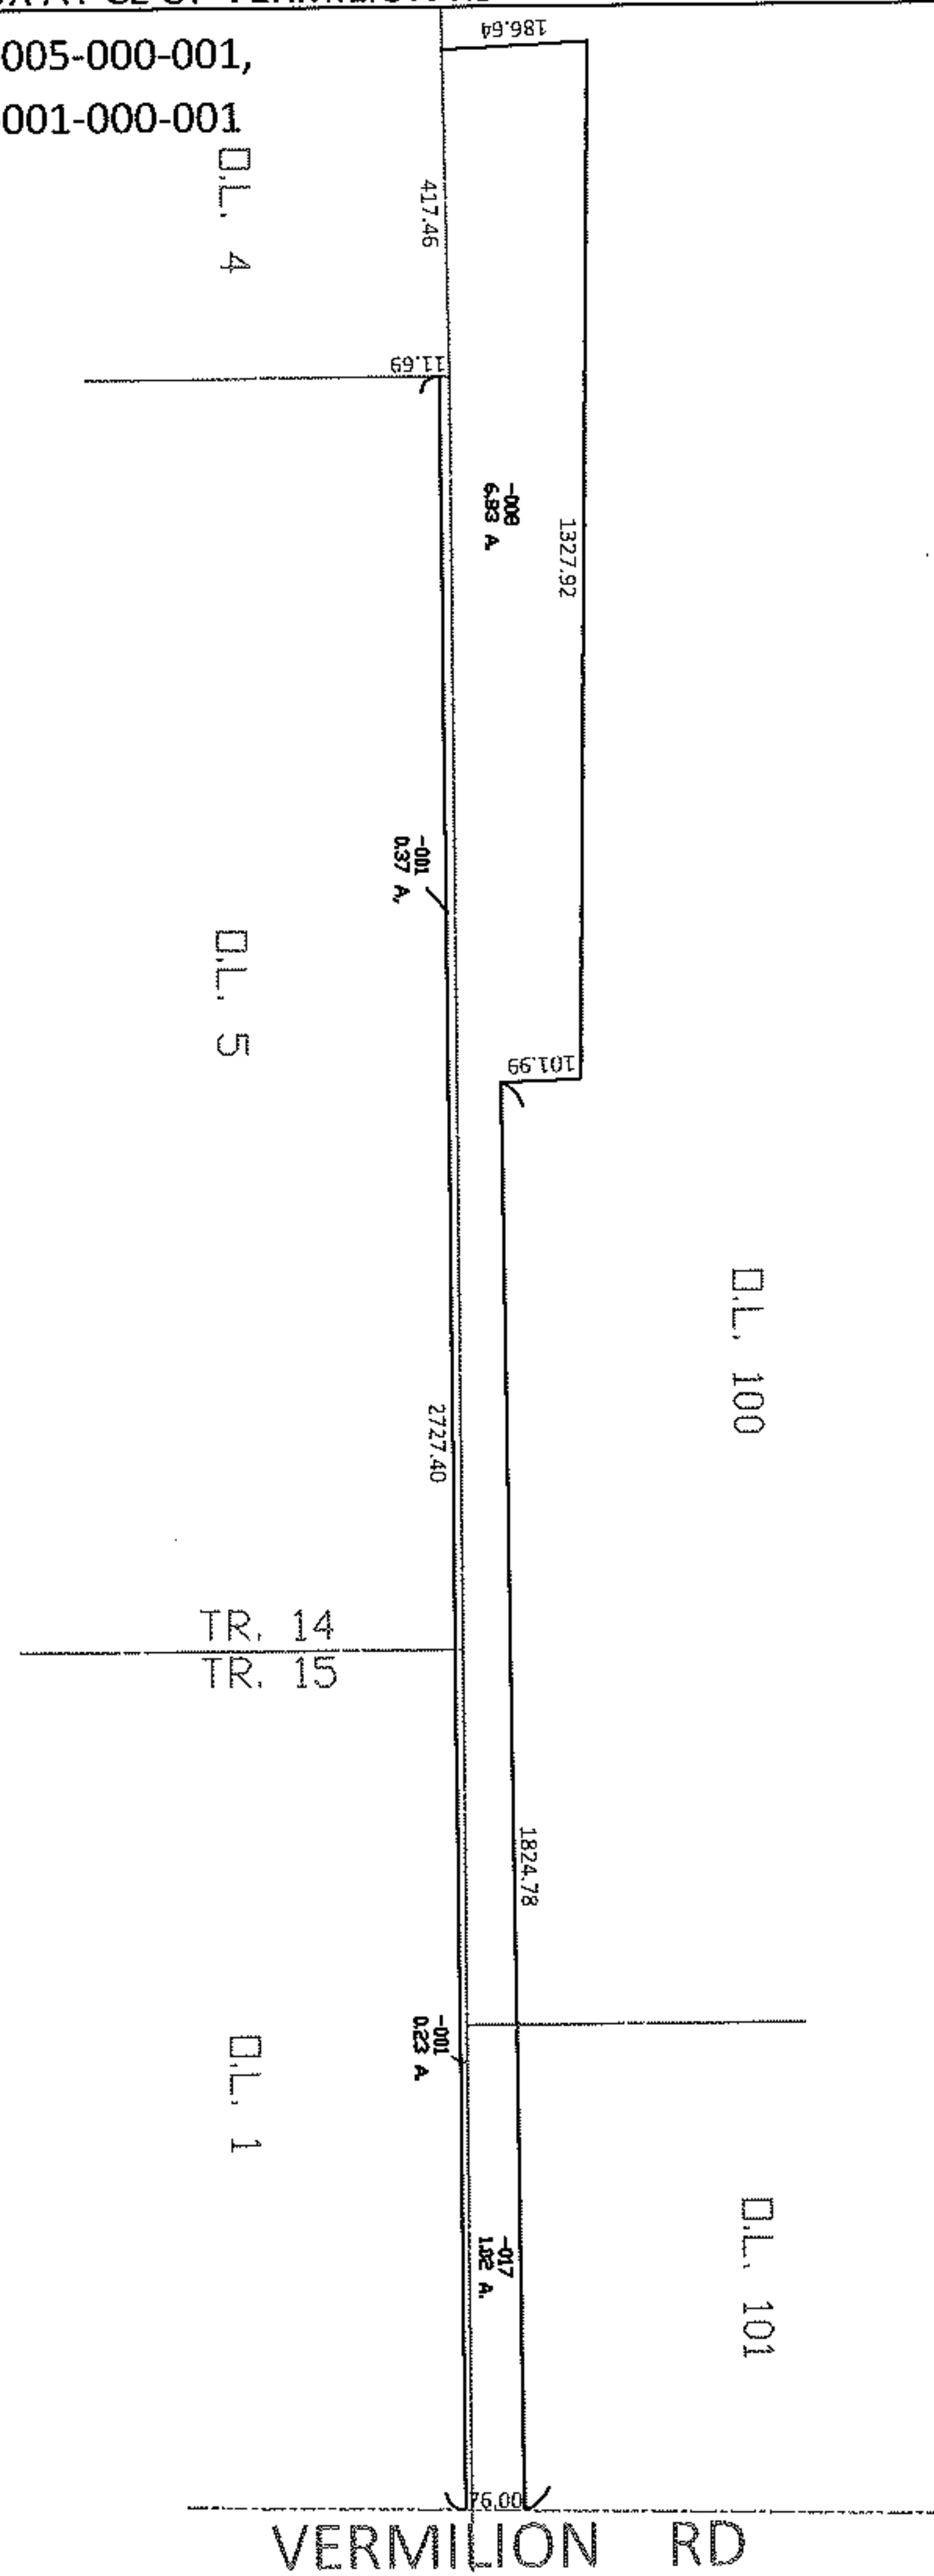

RASTER

09-01802-X

PARENT PARCEL: SEE BELOW

CHILD PARCEL: SAME

STARTING POINT: MON BOX AT CL OF VERMILION RD

08-00-101-000-017, 08-14-005-000-001,
08-00-100-000-008, 08-15-001-000-001

MAP CORR ONLY

SPLITS/DEEDS PROCESSED
LORAIN COUNTY TAX MAP DEPARTMENT
226 MIDDLE AVE. ELYRIA, OHIO

SURVEYED BY: RODGER G. SIMON
CLOSURE: 1:10,000
MAP PAGE(S): 08-B, 08-C
APPROVED BY: DRH DATE: 4/24/2009
SCALE: 1" = 400 PRIOR INSTRUMENT: 20080247123