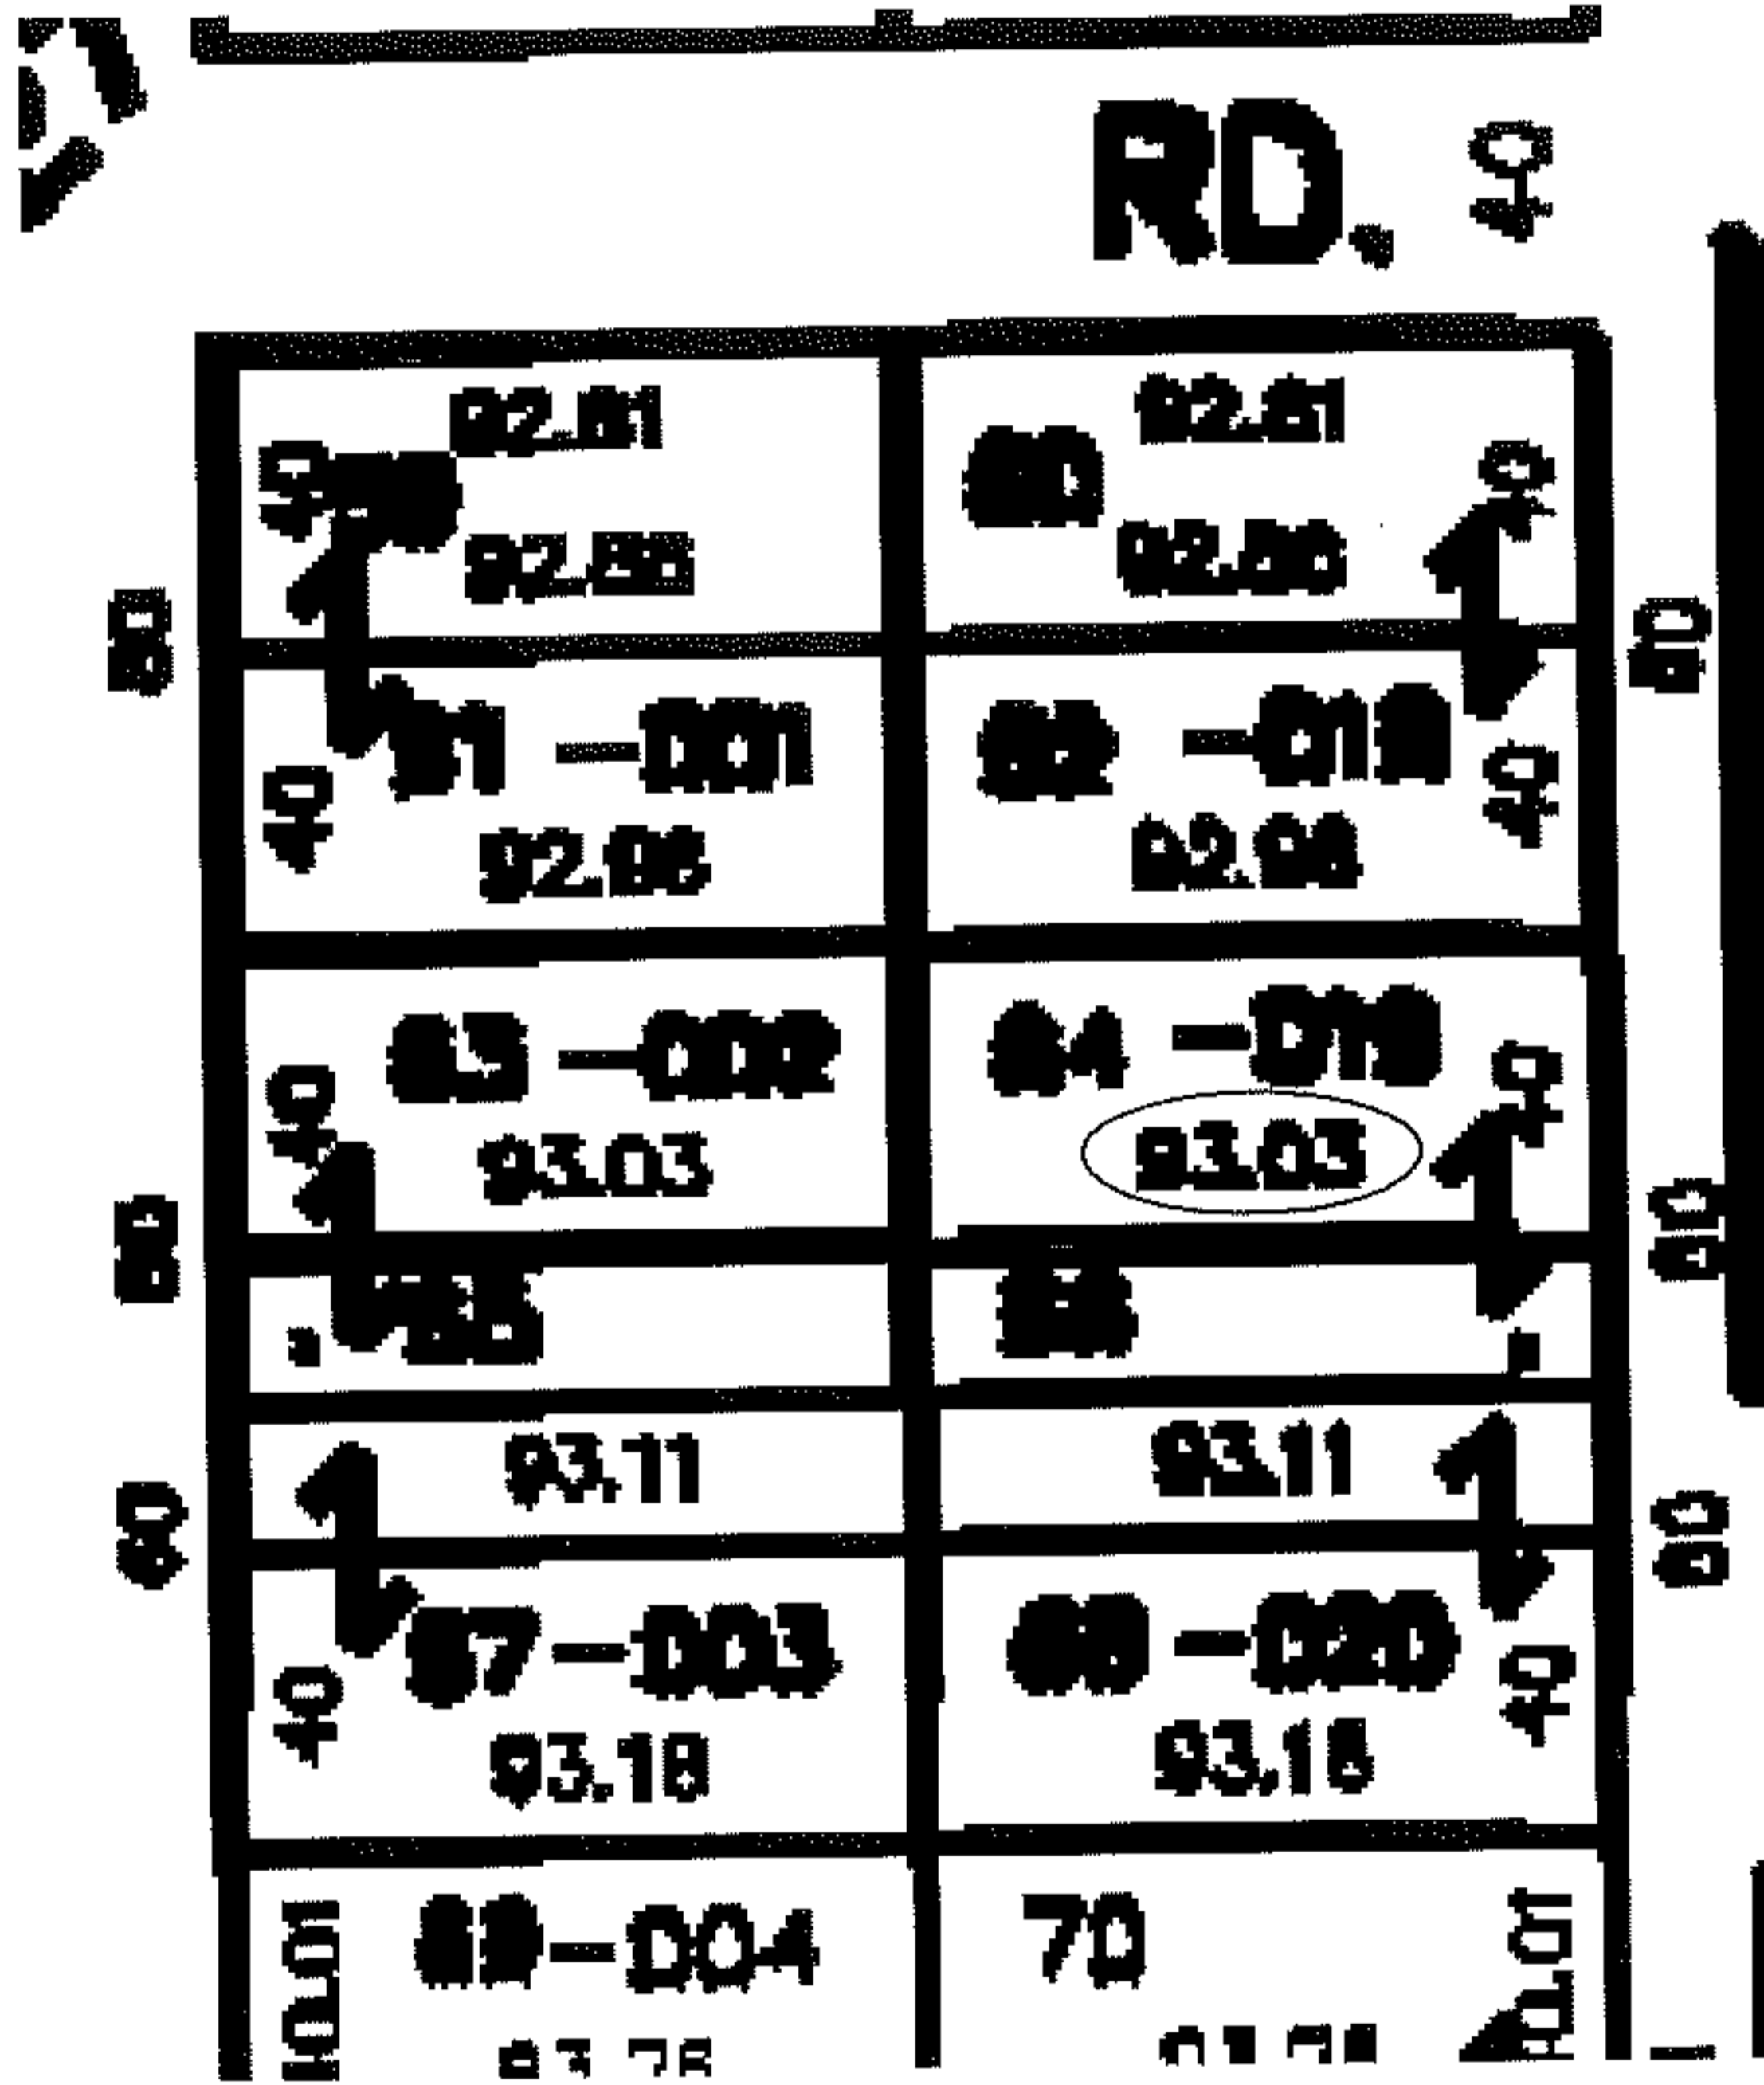

PARENT PARCEL: 04-00-030-132-019

CHILD PARCEL: --SAME--

STARTING POINT: S/L 64

09-01751-C

# DEPTH CORR PER PLAT NO MAP CORR

## SPLITS/DEEDS PROCESSED

LORAIN COUNTY TAX MAP DEPARTMENT  
226 MIDDLE AVE. ELYRIA, OHIO

SURVEYED BY: N/A

CLOSURE: N/A

MAP PAGE(S): 04-00-030-A

APPROVED BY: DRH DATE: 1/30/2009

SCALE: NOT TO SCALE PRIOR INST.: 20000709438