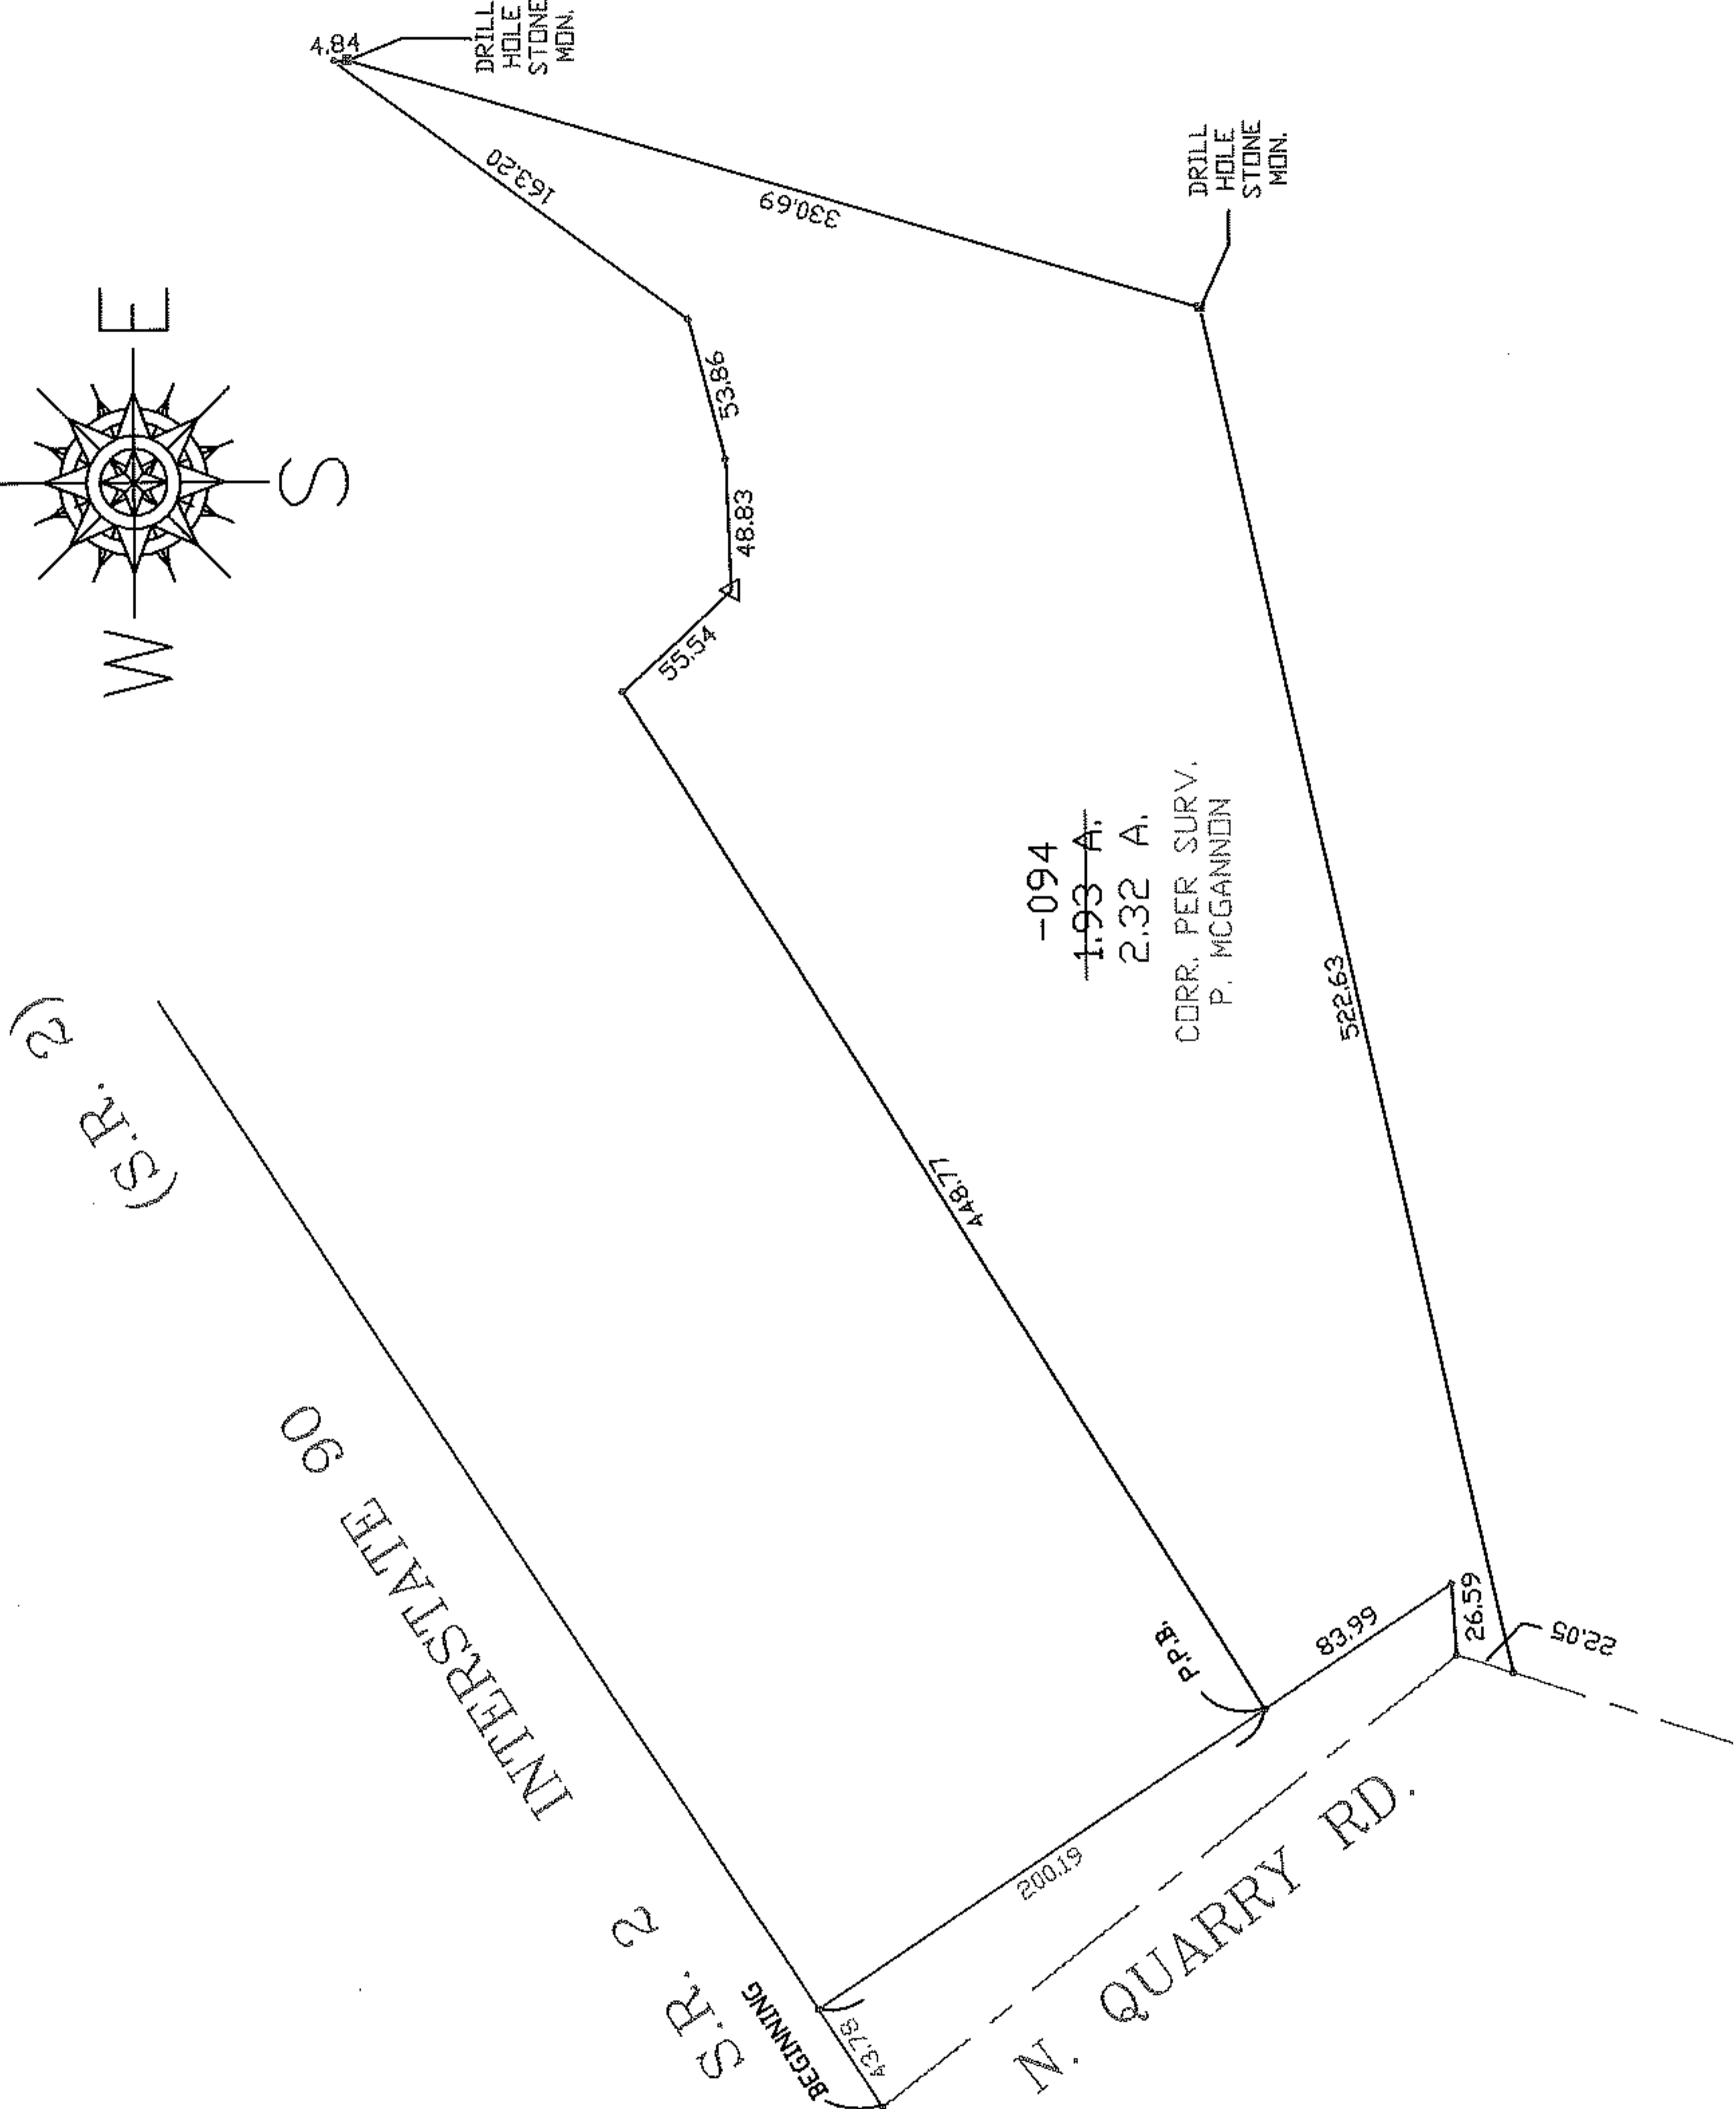

PARENT PARCEL: 05-00-099-000-094

CHILD PARCEL: XX-XX-XXX-XXX-XXX

STARTING POINT: I.P. FOUND CL OF QUARRY AND SOUTH R.O.W. OF S.R. 2

NO. 08-01703-C

SPLITS/DEEDS PROCESSED

LORAIN COUNTY TAX MAP DEPARTMENT
226 MIDDLE AVE. ELYRIA, OHIO

SURVEYED BY: PATRICK A. MCGANNON
 CLOSURE: 0.01 : 10,000
 MAP PAGE(S): 05-00-099-C
 APPROVED BY: TJS DATE: 10/21/08
 SCALE: 1" = 100' PRIOR INSTRUMENT: 20050091338