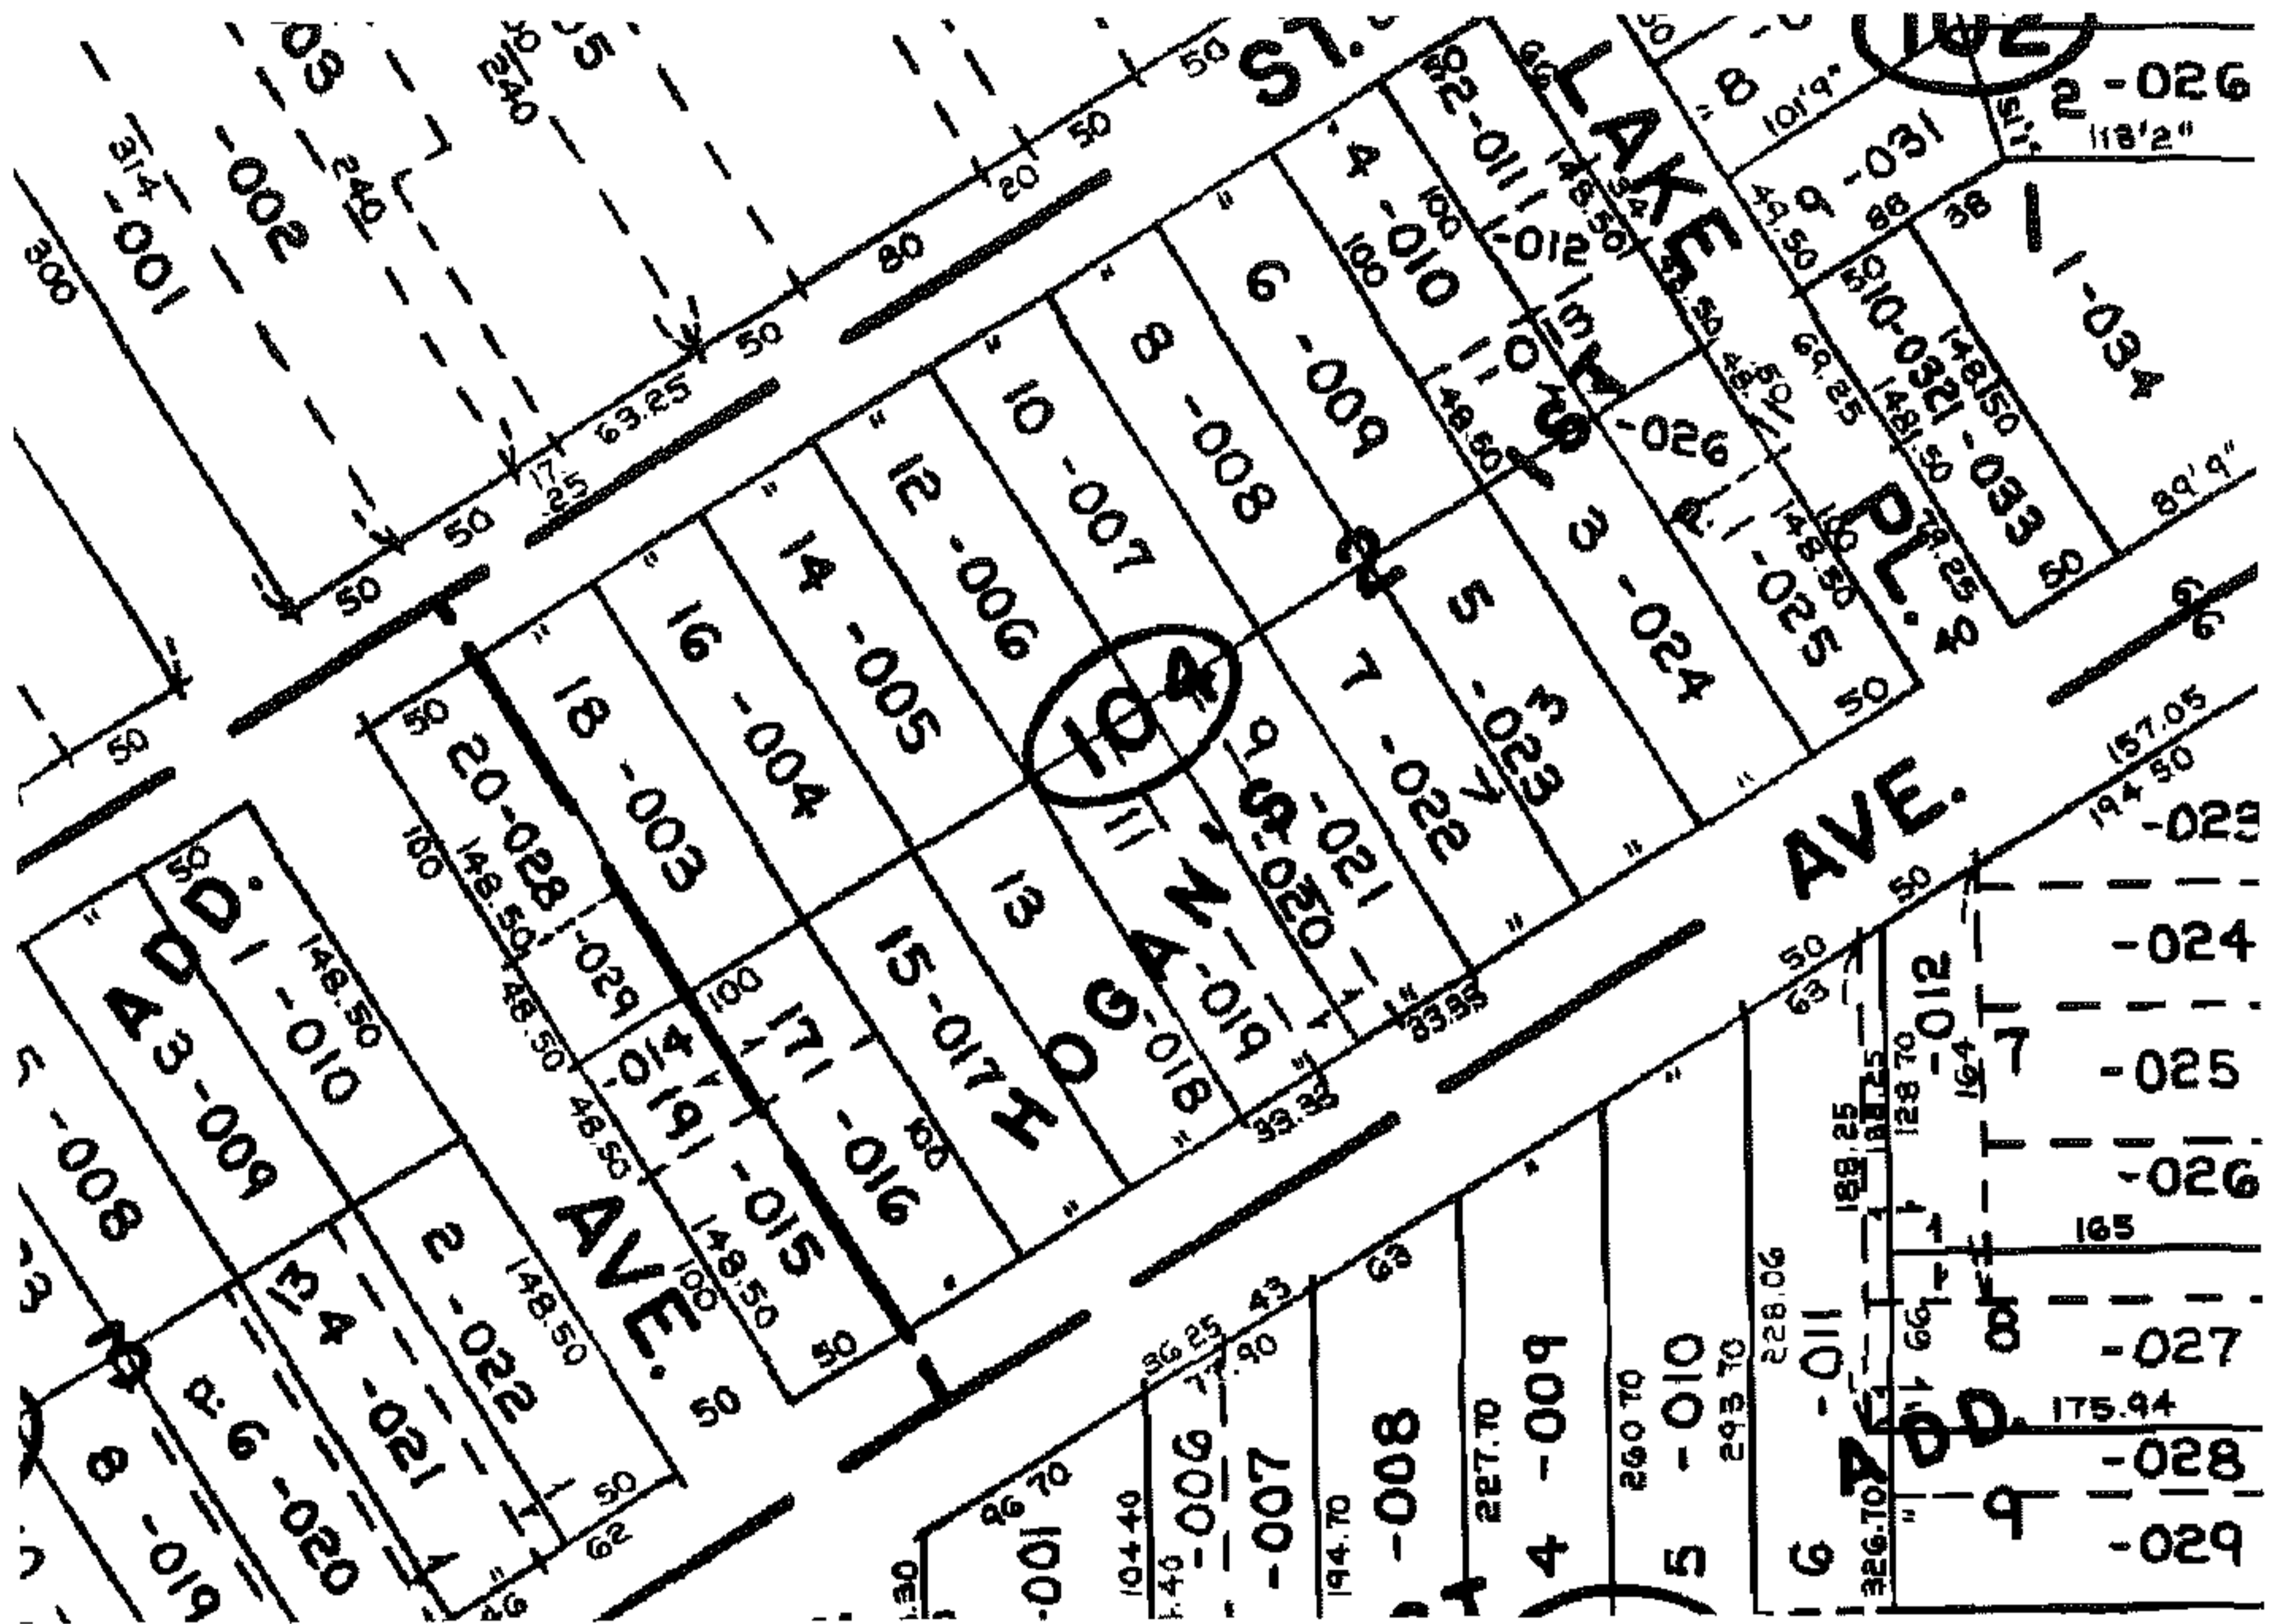

RASTER

PARENT PARCEL: 02-02-026-104-018

CHILD PARCEL: --SAME--

STARTING POINT: S/L 13

08-01654-C

DEPTH CORR. PER PLAT

SPLITS/DEEDS PROCESSED

LORAIN COUNTY TAX MAP DEPARTMENT
226 MIDDLE AVE. ELYRIA, OHIO

SURVEYED BY: N/A
CLOSURE: N/A
MAP PAGE(S): 02-02-026-A
APPROVED BY: DRH DATE: 8/25/2008
SCALE: NOT TO SCALE PRIOR INSTRUMENT: 20080251337