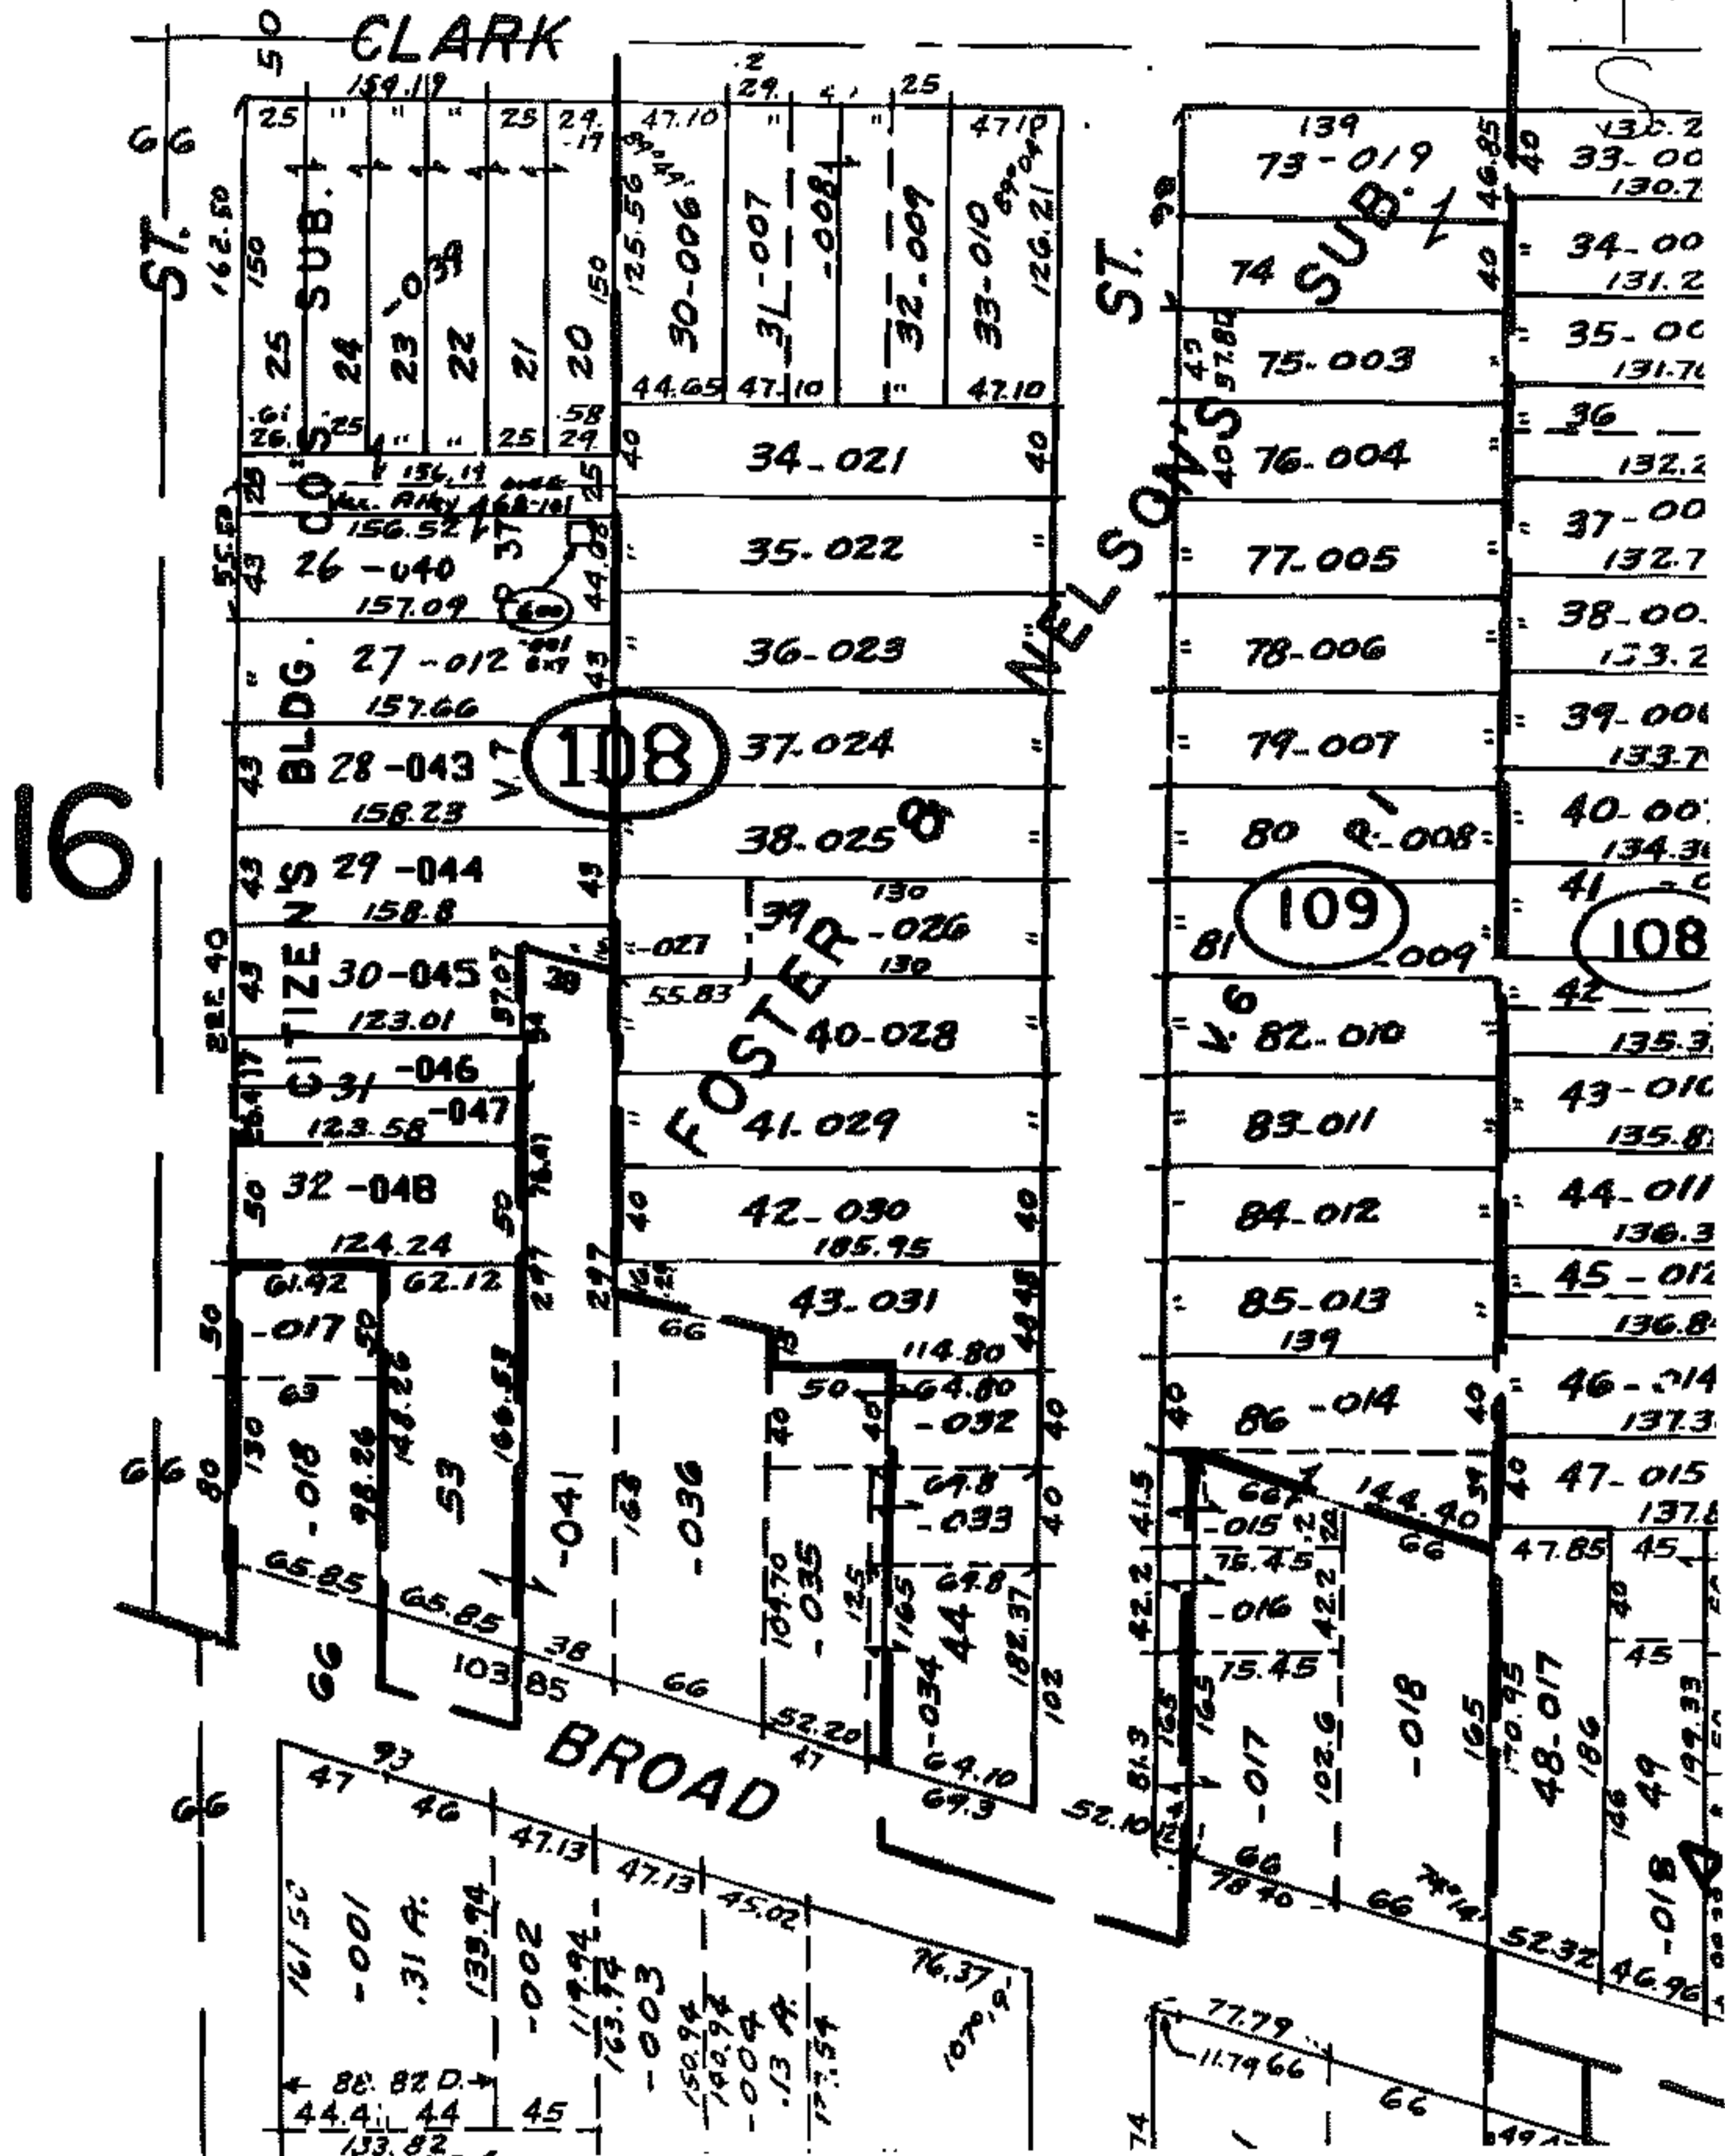

PARENT PARCEL: 06-25-016-108-023

CHILD PARCEL: --SAME--

STARTING POINT: S/L 36

08-01650-C

# DEPTH CORR PER DEED

SPLITS/DEEDS PROCESSED

LORAIN COUNTY TAX MAP DEPARTMENT  
226 MIDDLE AVE. ELYRIA, OHIO

SURVEYED BY: N/A

CLOSURE: N/A

MAP PAGE(S): 06-123

APPROVED BY: DRH DATE: 8/25/2008

SCALE: NOT TO SCALE PRIOR INSTRUMENT: 19980544719