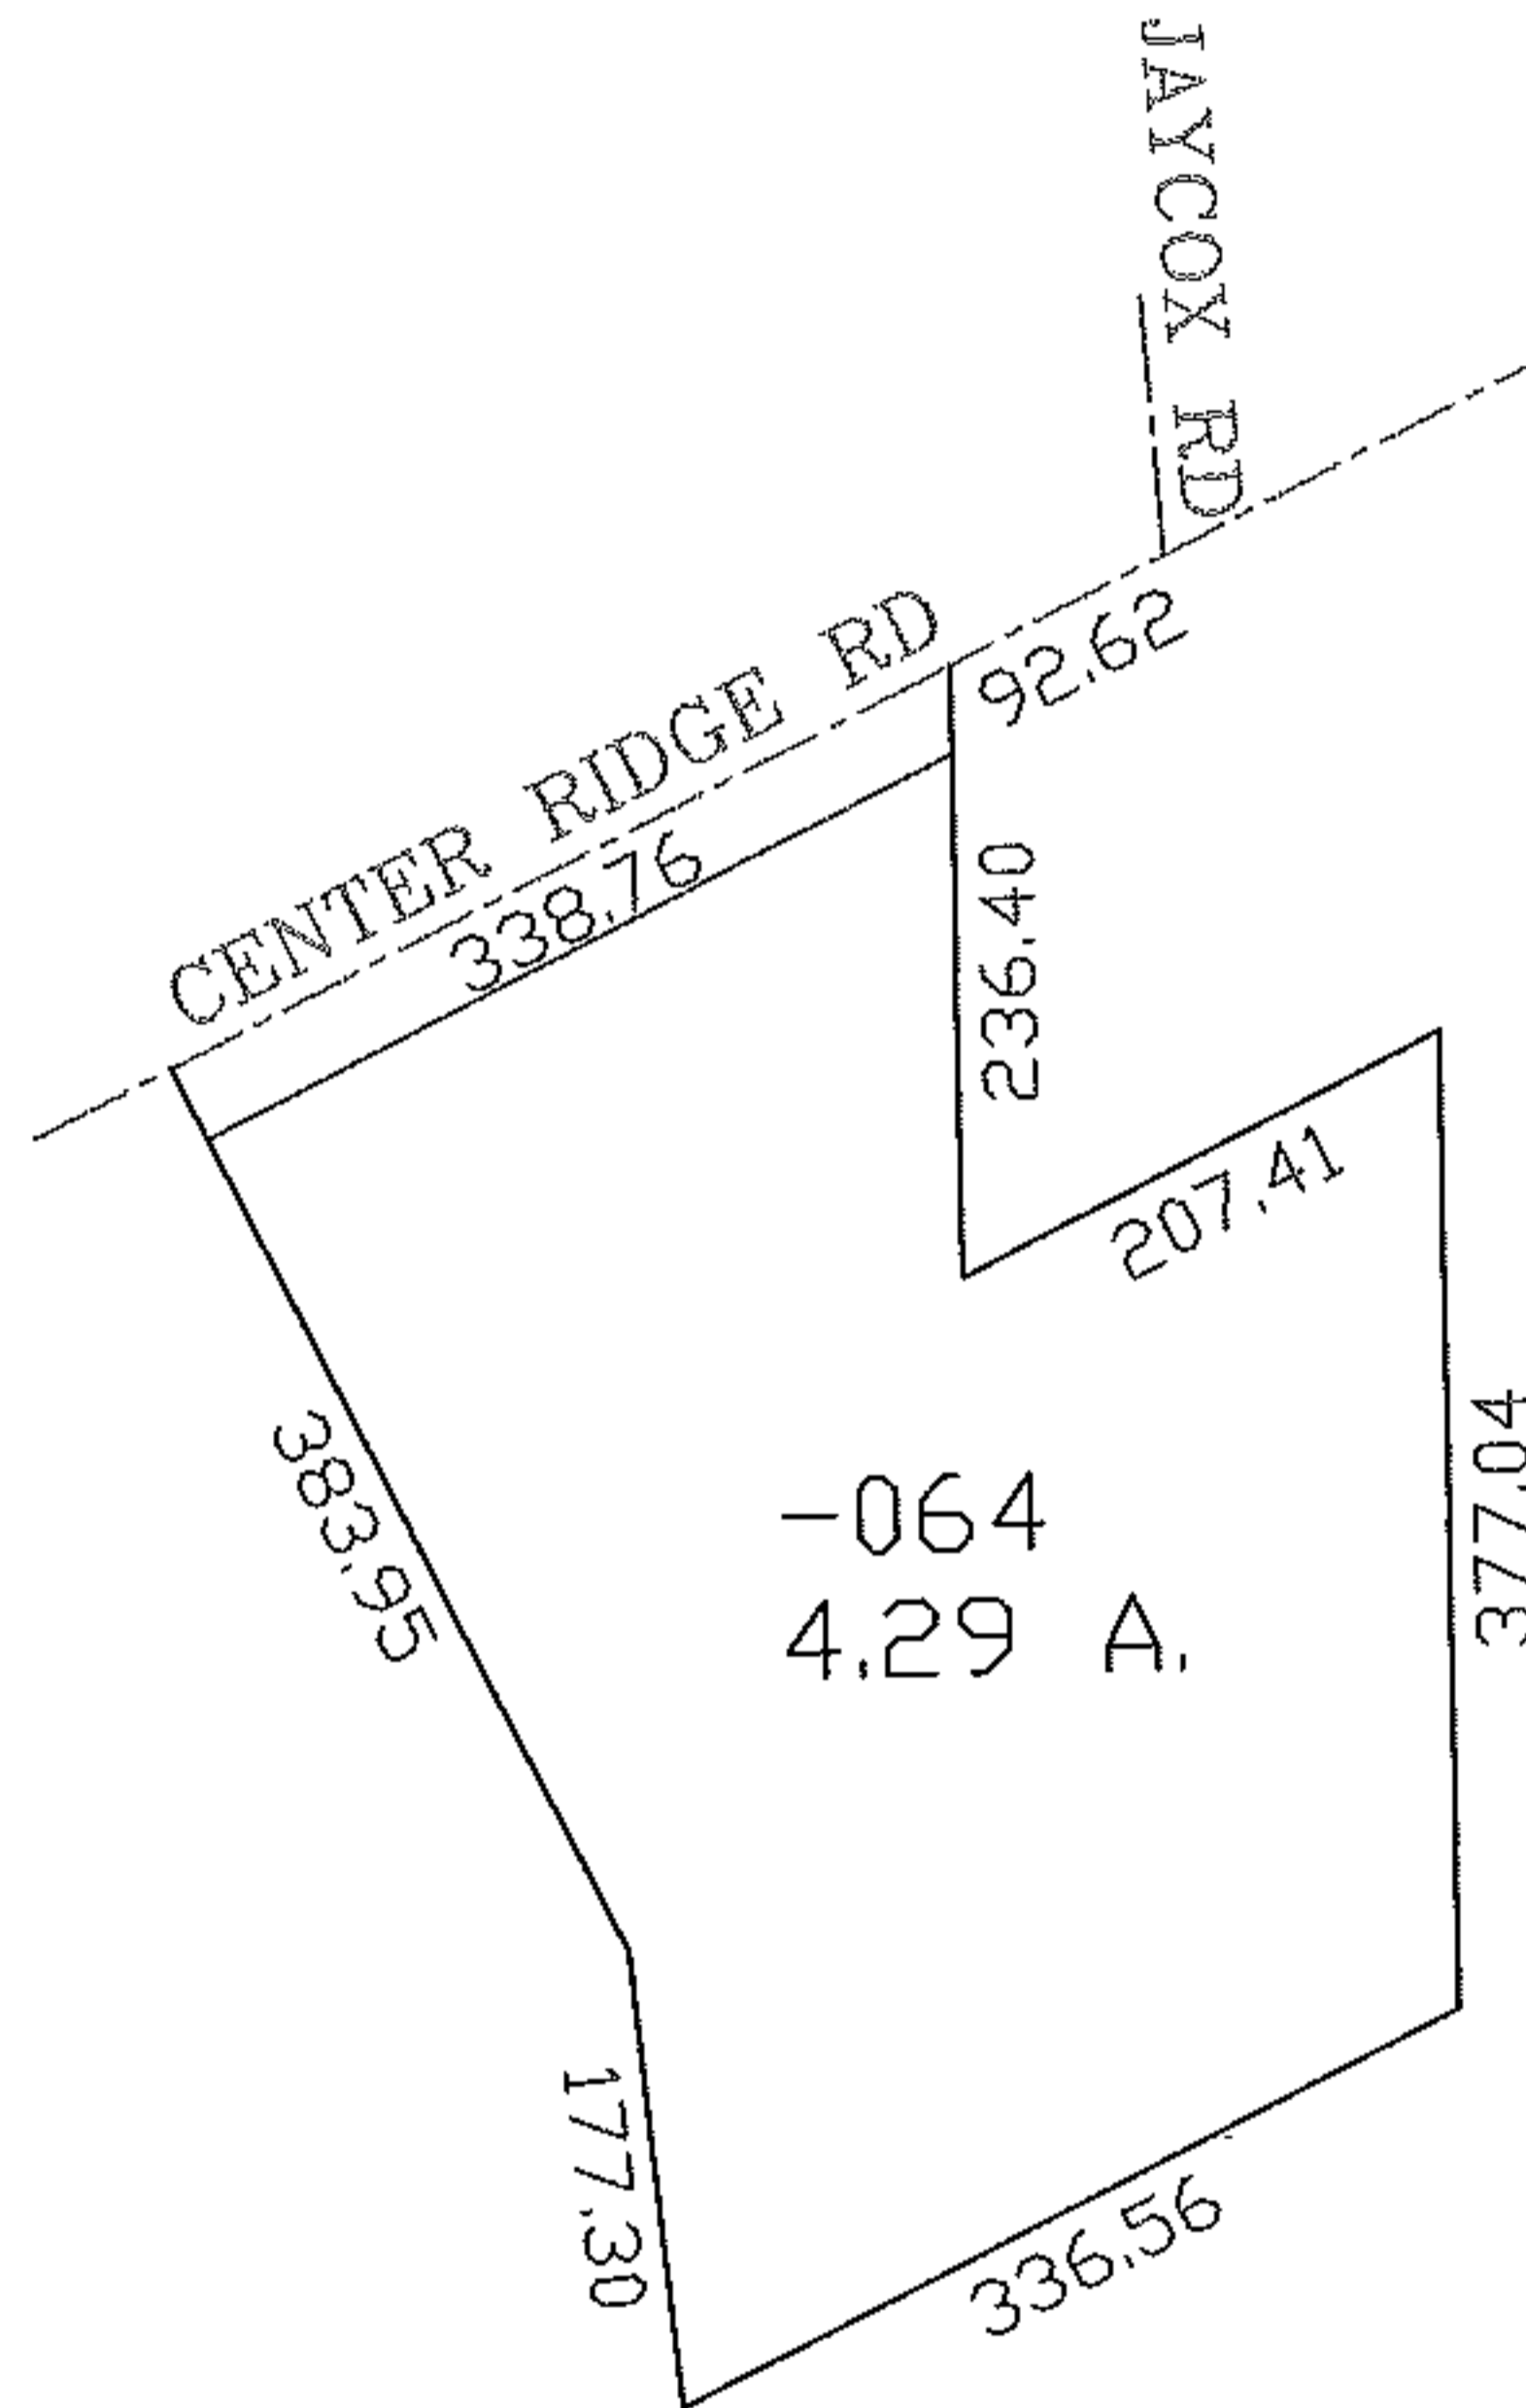

RASTER

PARENT PARCEL: 07-00-021-119-064

CHILD PARCEL: --SAME--

STARTING POINT: INT CL JAYCOX RD AND CENTER RIDGE RD.

08-01646-C

MAP CORR ONLY

SPLITS/DEEDS PROCESSED

LORAIN COUNTY TAX MAP DEPARTMENT
226 MIDDLE AVE. ELYRIA, OHIO

SURVEYED BY: RICHARD S. WASOSKY

CLOSURE: 1:10,000

MAP PAGE(S): 07-00-021-D

APPROVED BY: DRH DATE: 5/19/2008

SCALE: 1" = 200 PRIOR INSTRUMENT: 199814692046