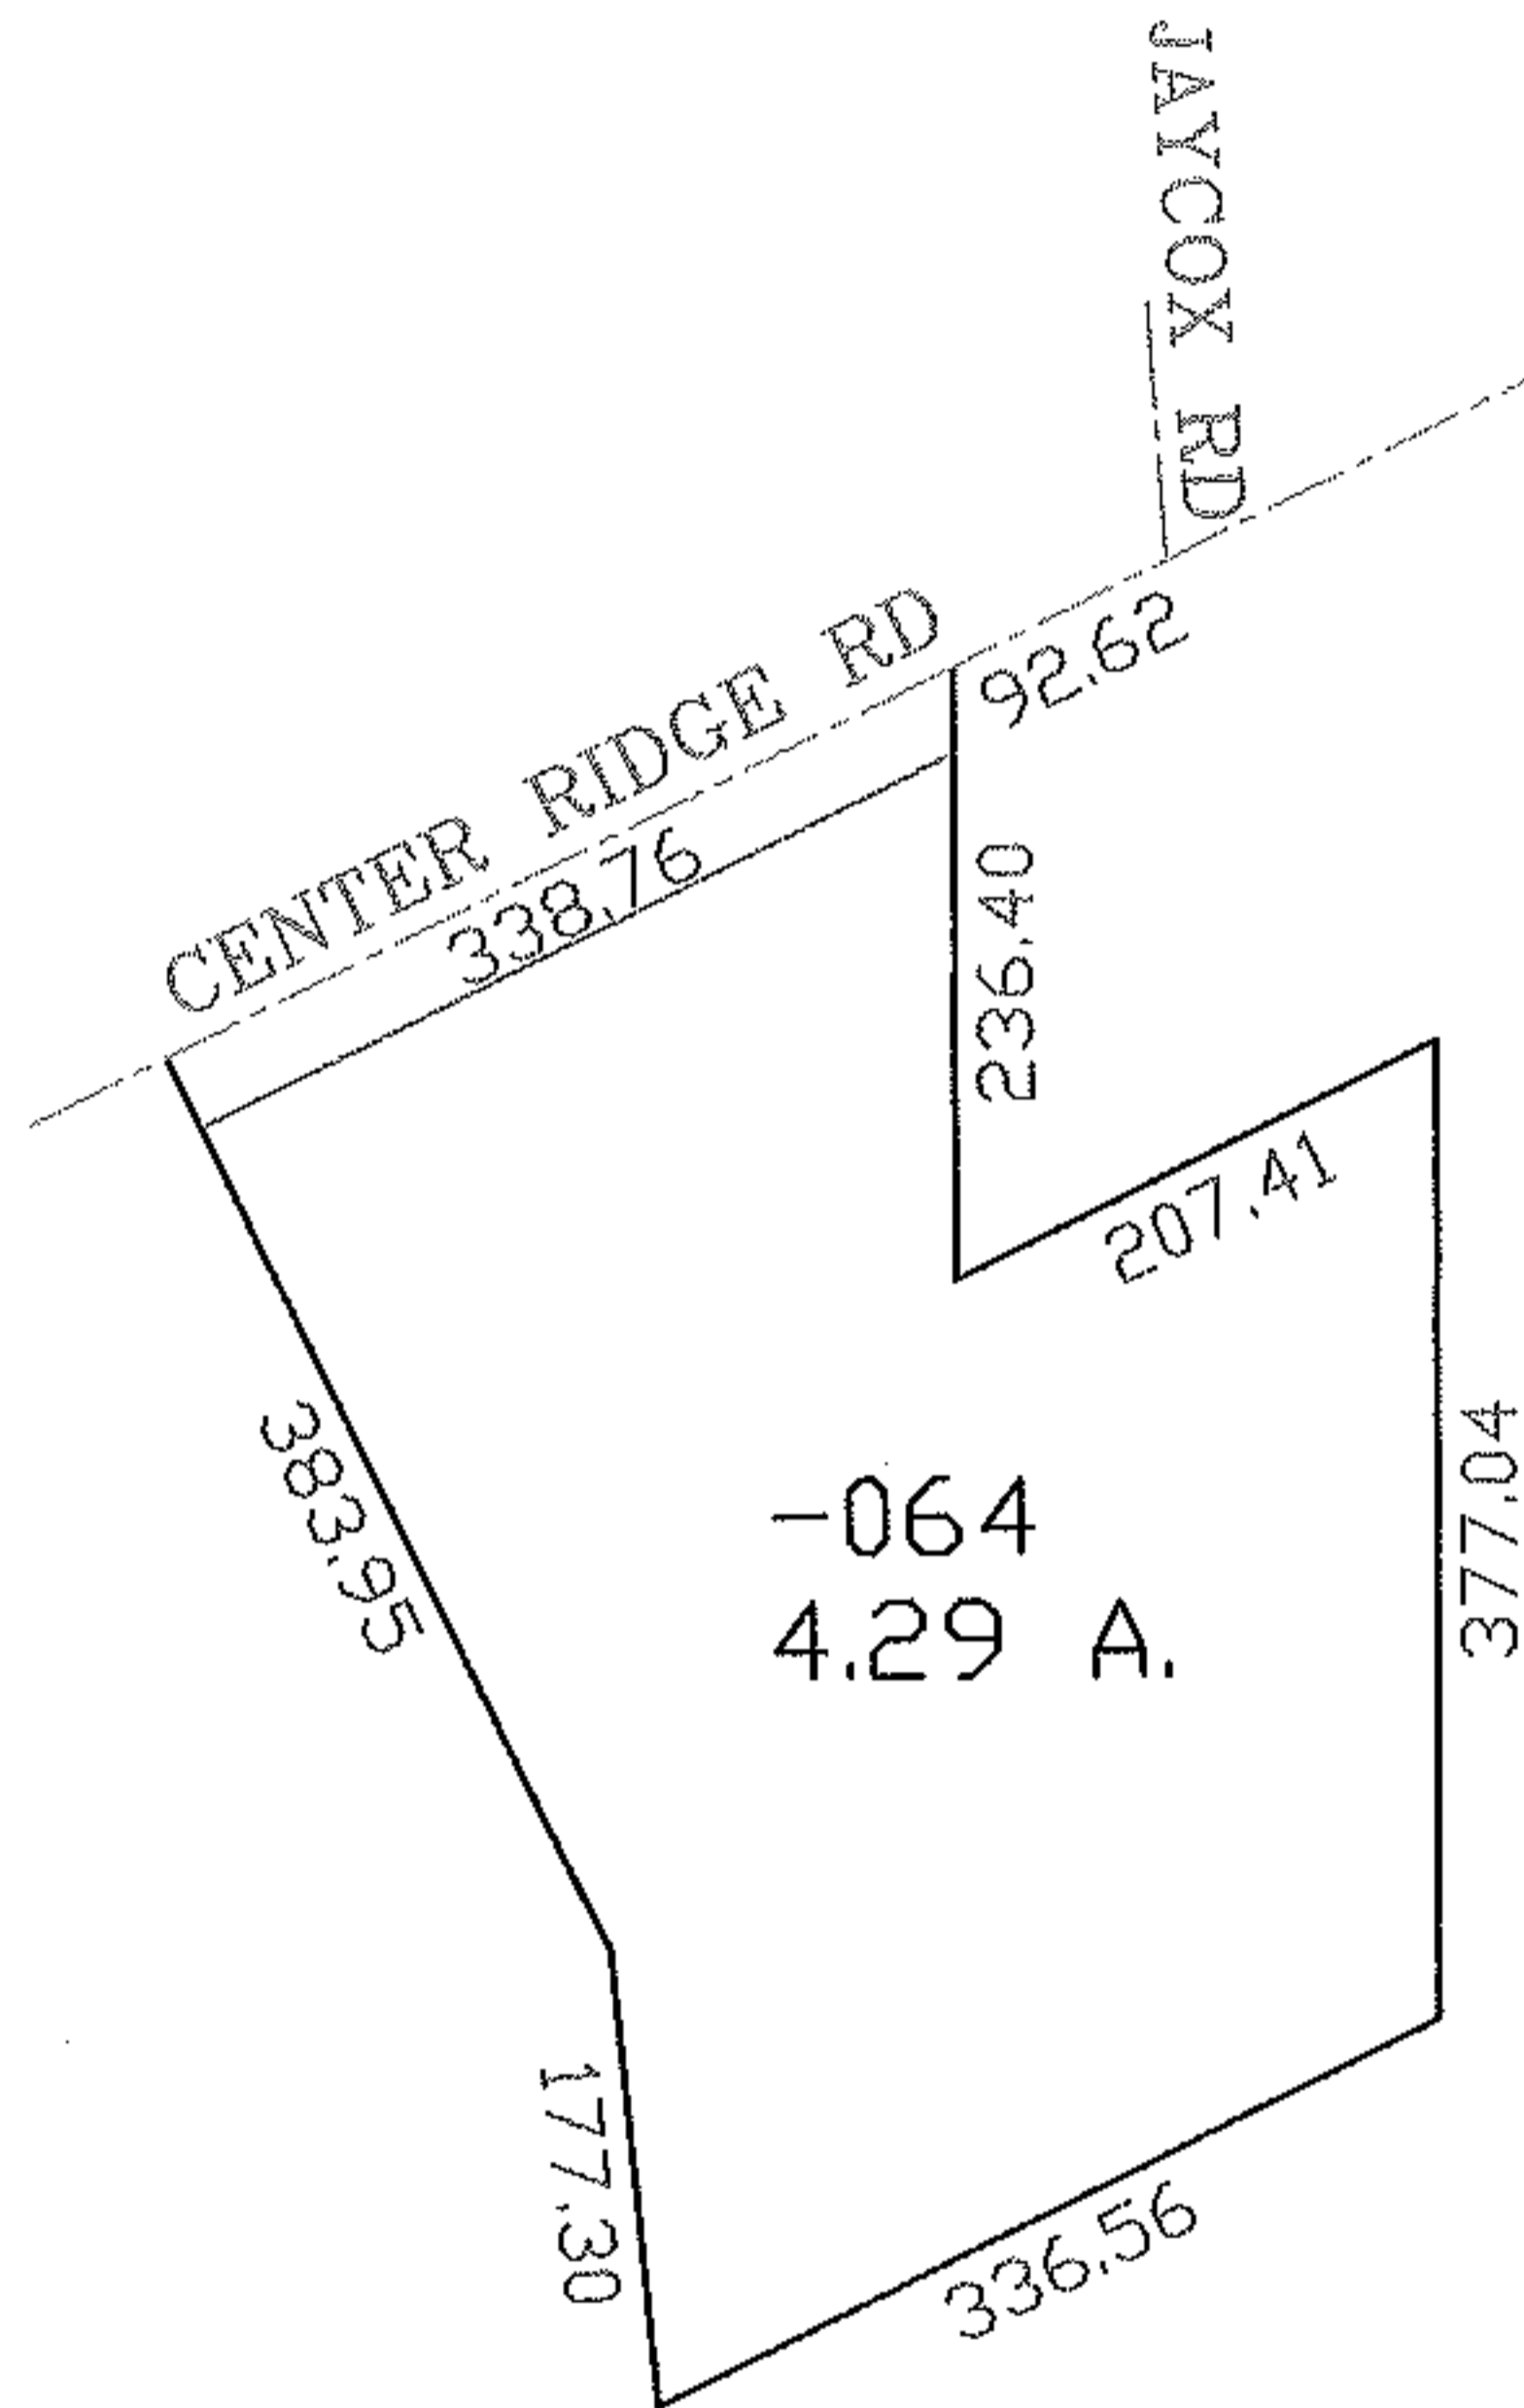

PARENT PARCEL: 07-00-021-119-064

CHILD PARCEL: --SAME--

STARTING POINT: INT CL JAYCOX RD AND CENTER RIDGE RD.

08-01646-C

MAP CORR ONLY

SPLITS/DEEDS PROCESSED
LORAIN COUNTY TAX MAP DEPARTMENT
 226 MIDDLE AVE. ELYRIA, OHIO

SURVEYED BY: RICHARD S. WASOSKY
 CLOSURE: 1:10.000
 MAP PAGE(S): 07-00-021-D
 APPROVED BY: DRH DATE: 5/19/2008
 SCALE: 1" = 200' PRIOR INSTRUMENT: 199814692046