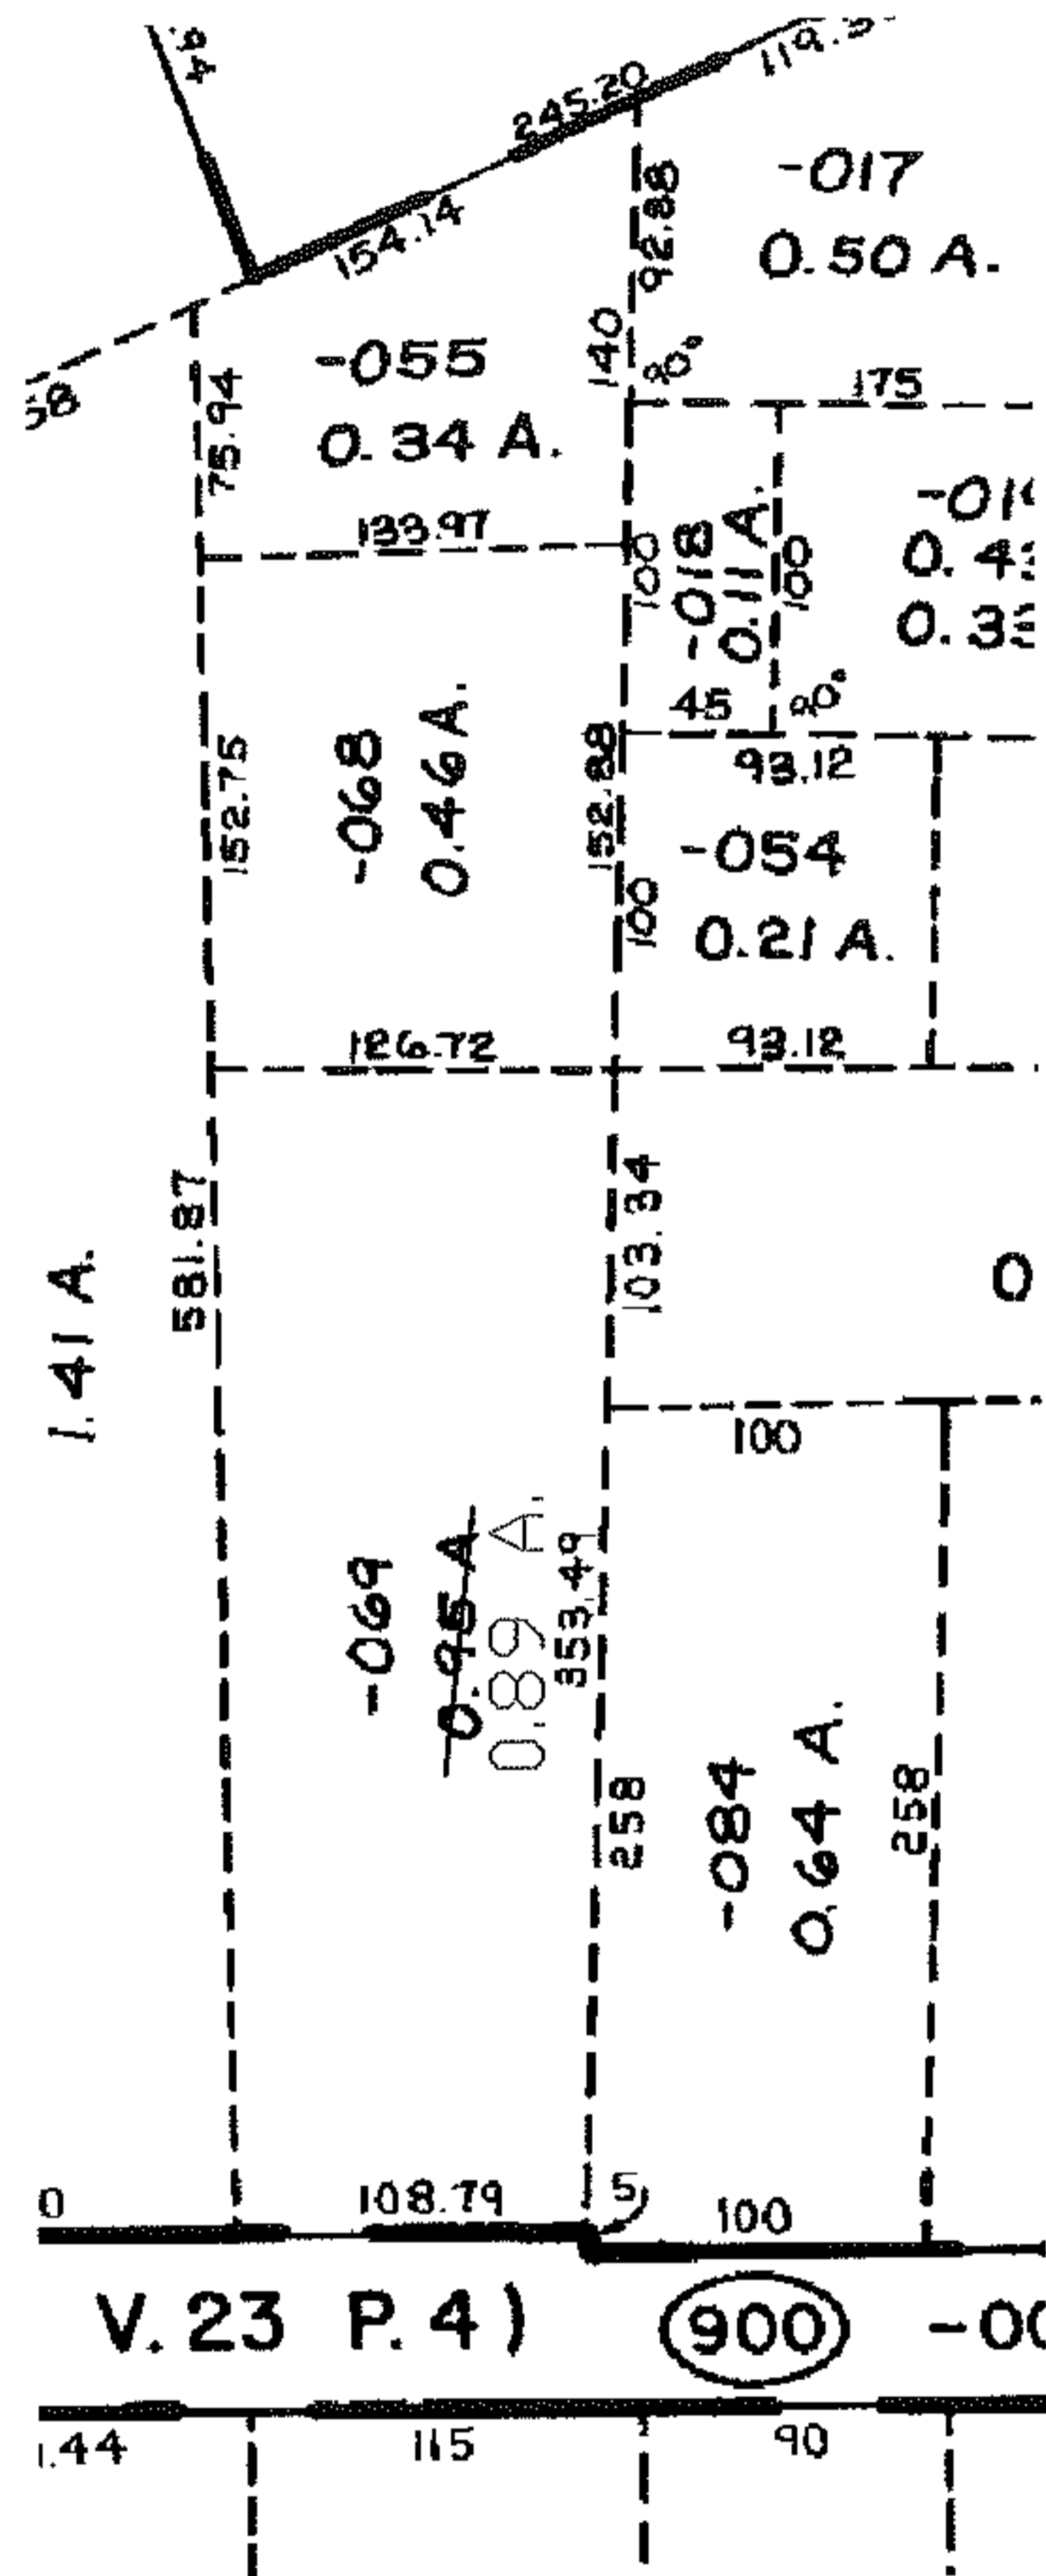

RASTER

PARENT PARCEL: 07-00-028-101-069

08-01638-C

CHILD PARCEL: --SAME--

STARTING POINT: INT CL SCHAEFER DR AND RIDGEVILLE - LORAIN RD

AC. CORR.
PER STREET DEDICATION
V 24/7

SPLITS/DEEDS PROCESSED

LORAIN COUNTY TAX MAP DEPARTMENT
226 MIDDLE AVE. ELYRIA, OHIO

SURVEYED BY: N/A
 CLOSURE: N/A
 MAP PAGE(S): 07-00-028-A
 APPROVED BY: DRH DATE: 4/22/2008
 SCALE: NOT TO SCALE PRIOR INSTRUMENT: 20070228157