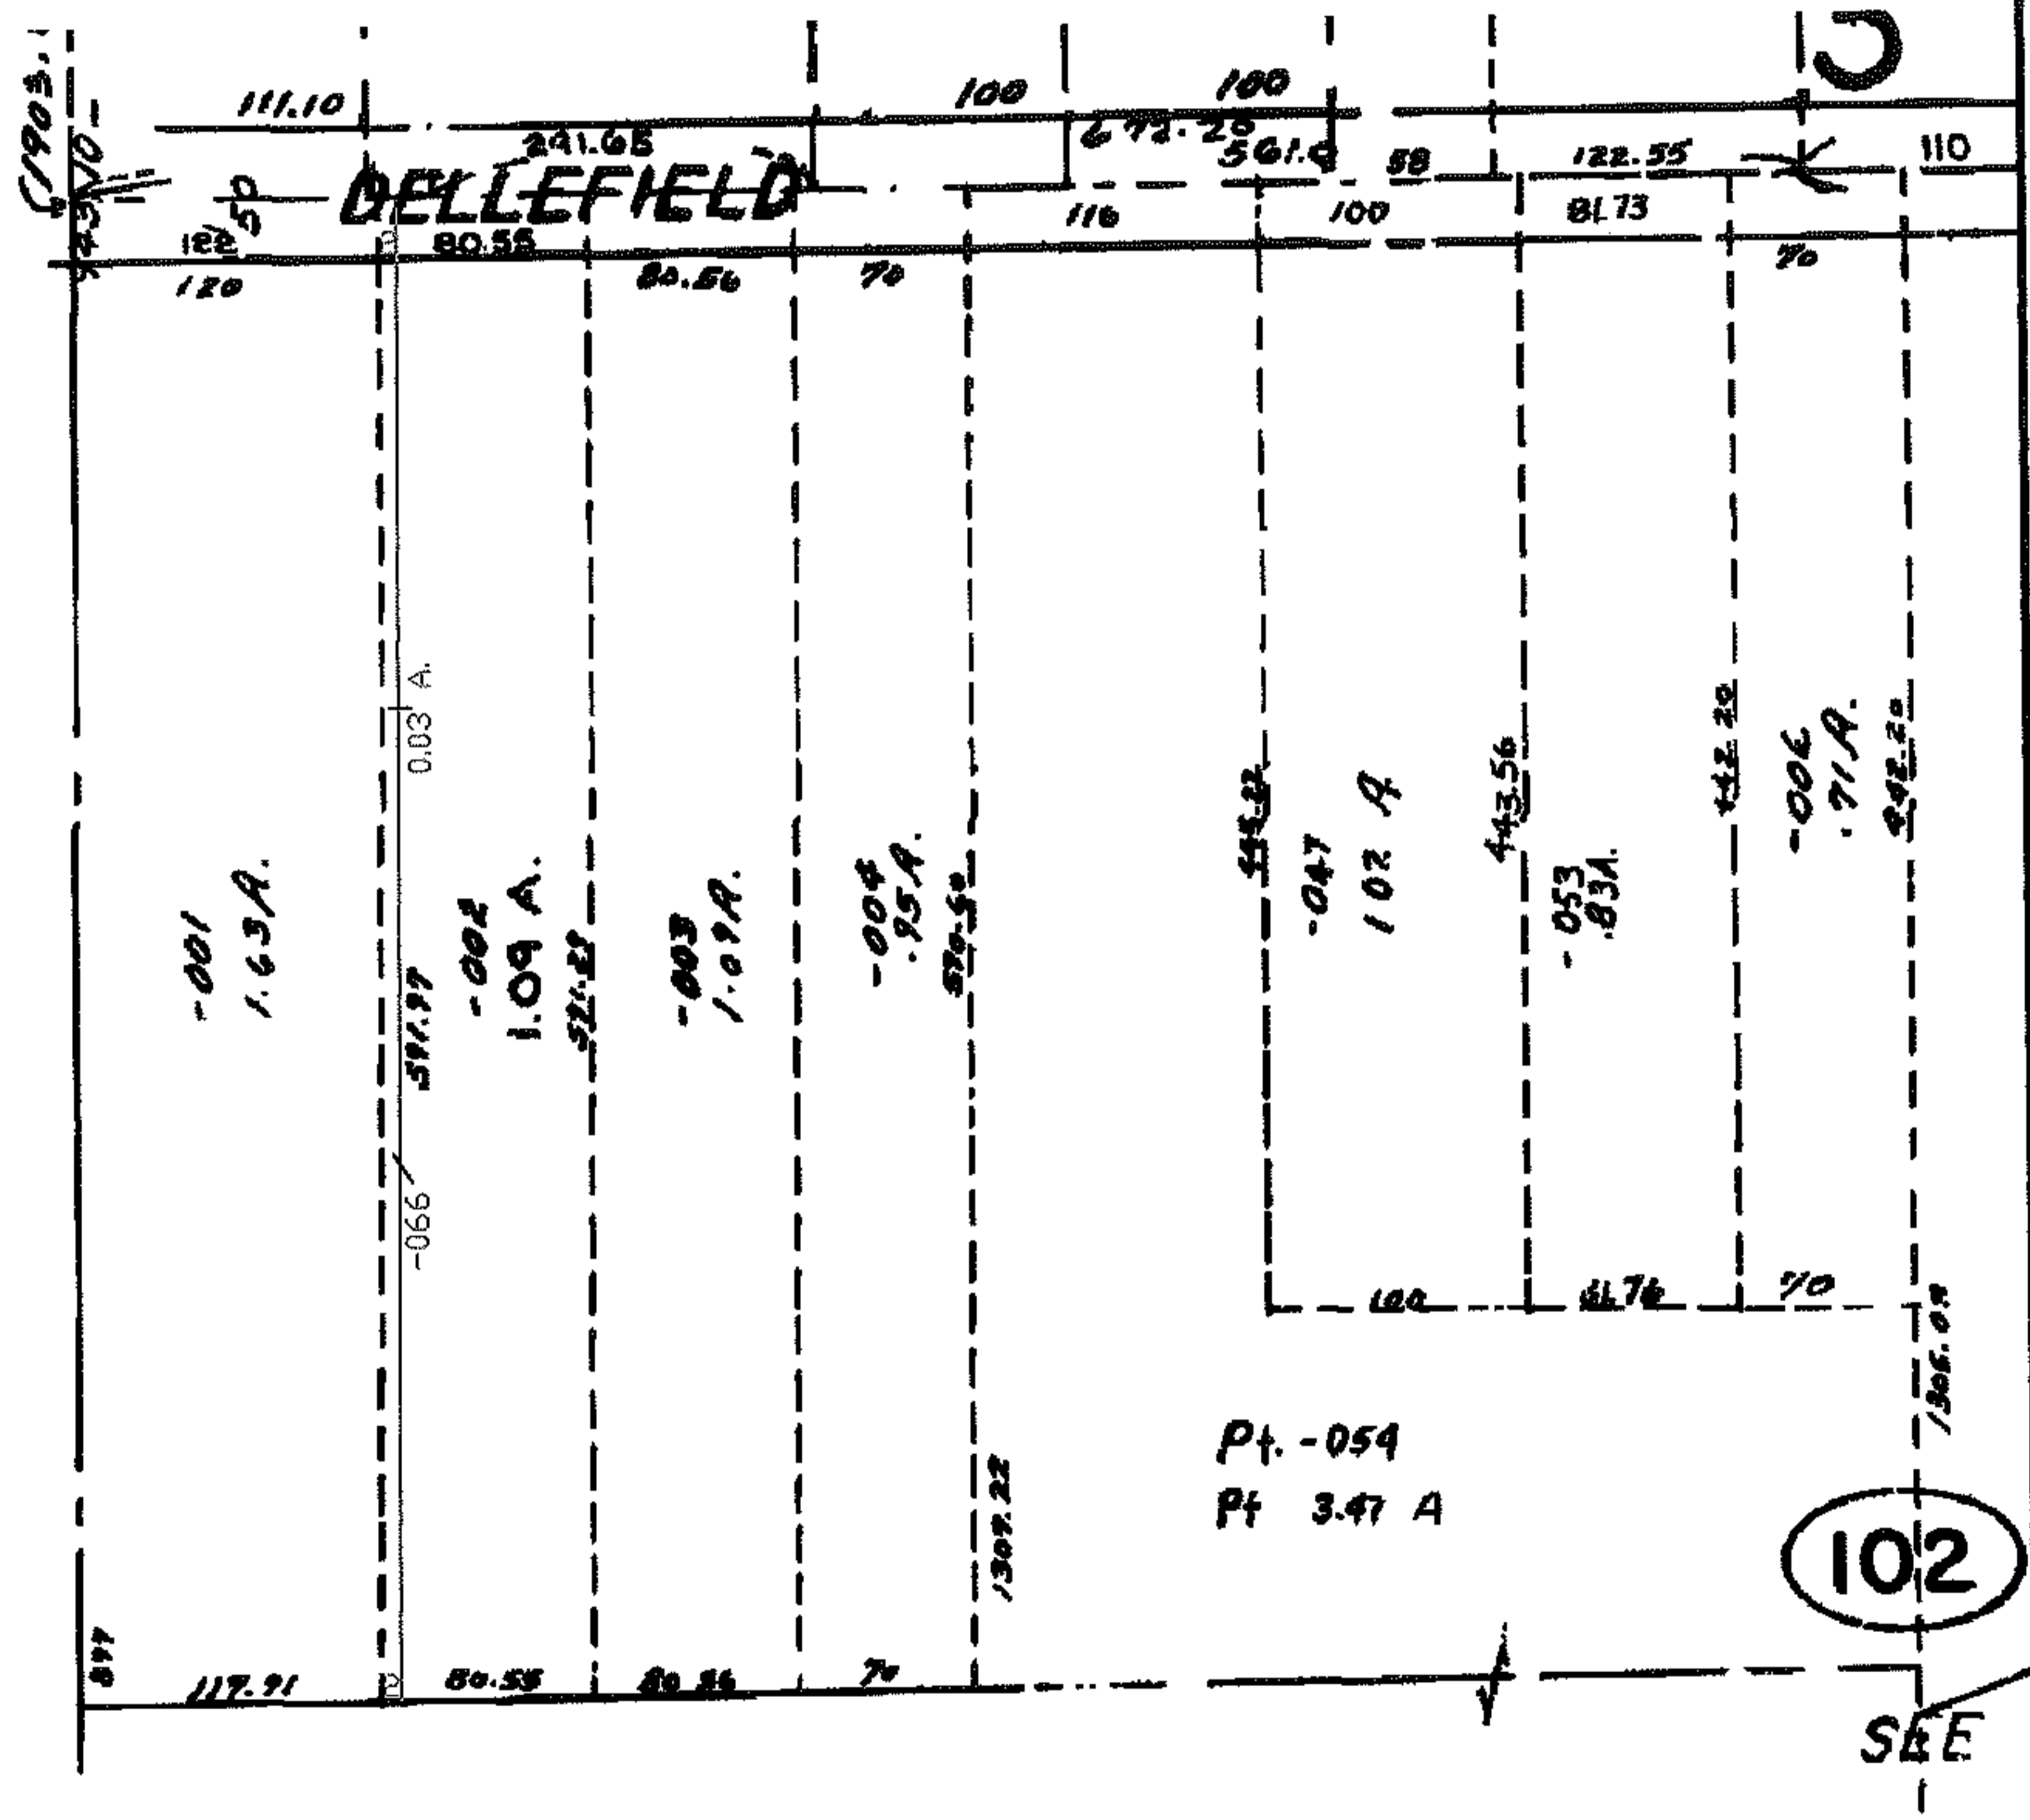

MASTER

PARENT PARCEL: --ADD TO DUP--
CHILD PARCEL: 06-23-003-102-066
STARTING POINT: CL OF DELLEFIELD RD AND W LINE OF O.L. 3

08-01636-X

ADD TO DUP
PER DEED

SPLITS/DEEDS PROCESSED
LORAIN COUNTY TAX MAP DEPARTMENT
226 MIDDLE AVE. ELYRIA, OHIO

SURVEYED BY: N/A
CLOSURE: N/A
MAP PAGE(S): 06-021
APPROVED BY: DRH DATE: 4/24/2008
SCALE: NOT TO SCALE PRIOR INSTRUMENT: 805/355