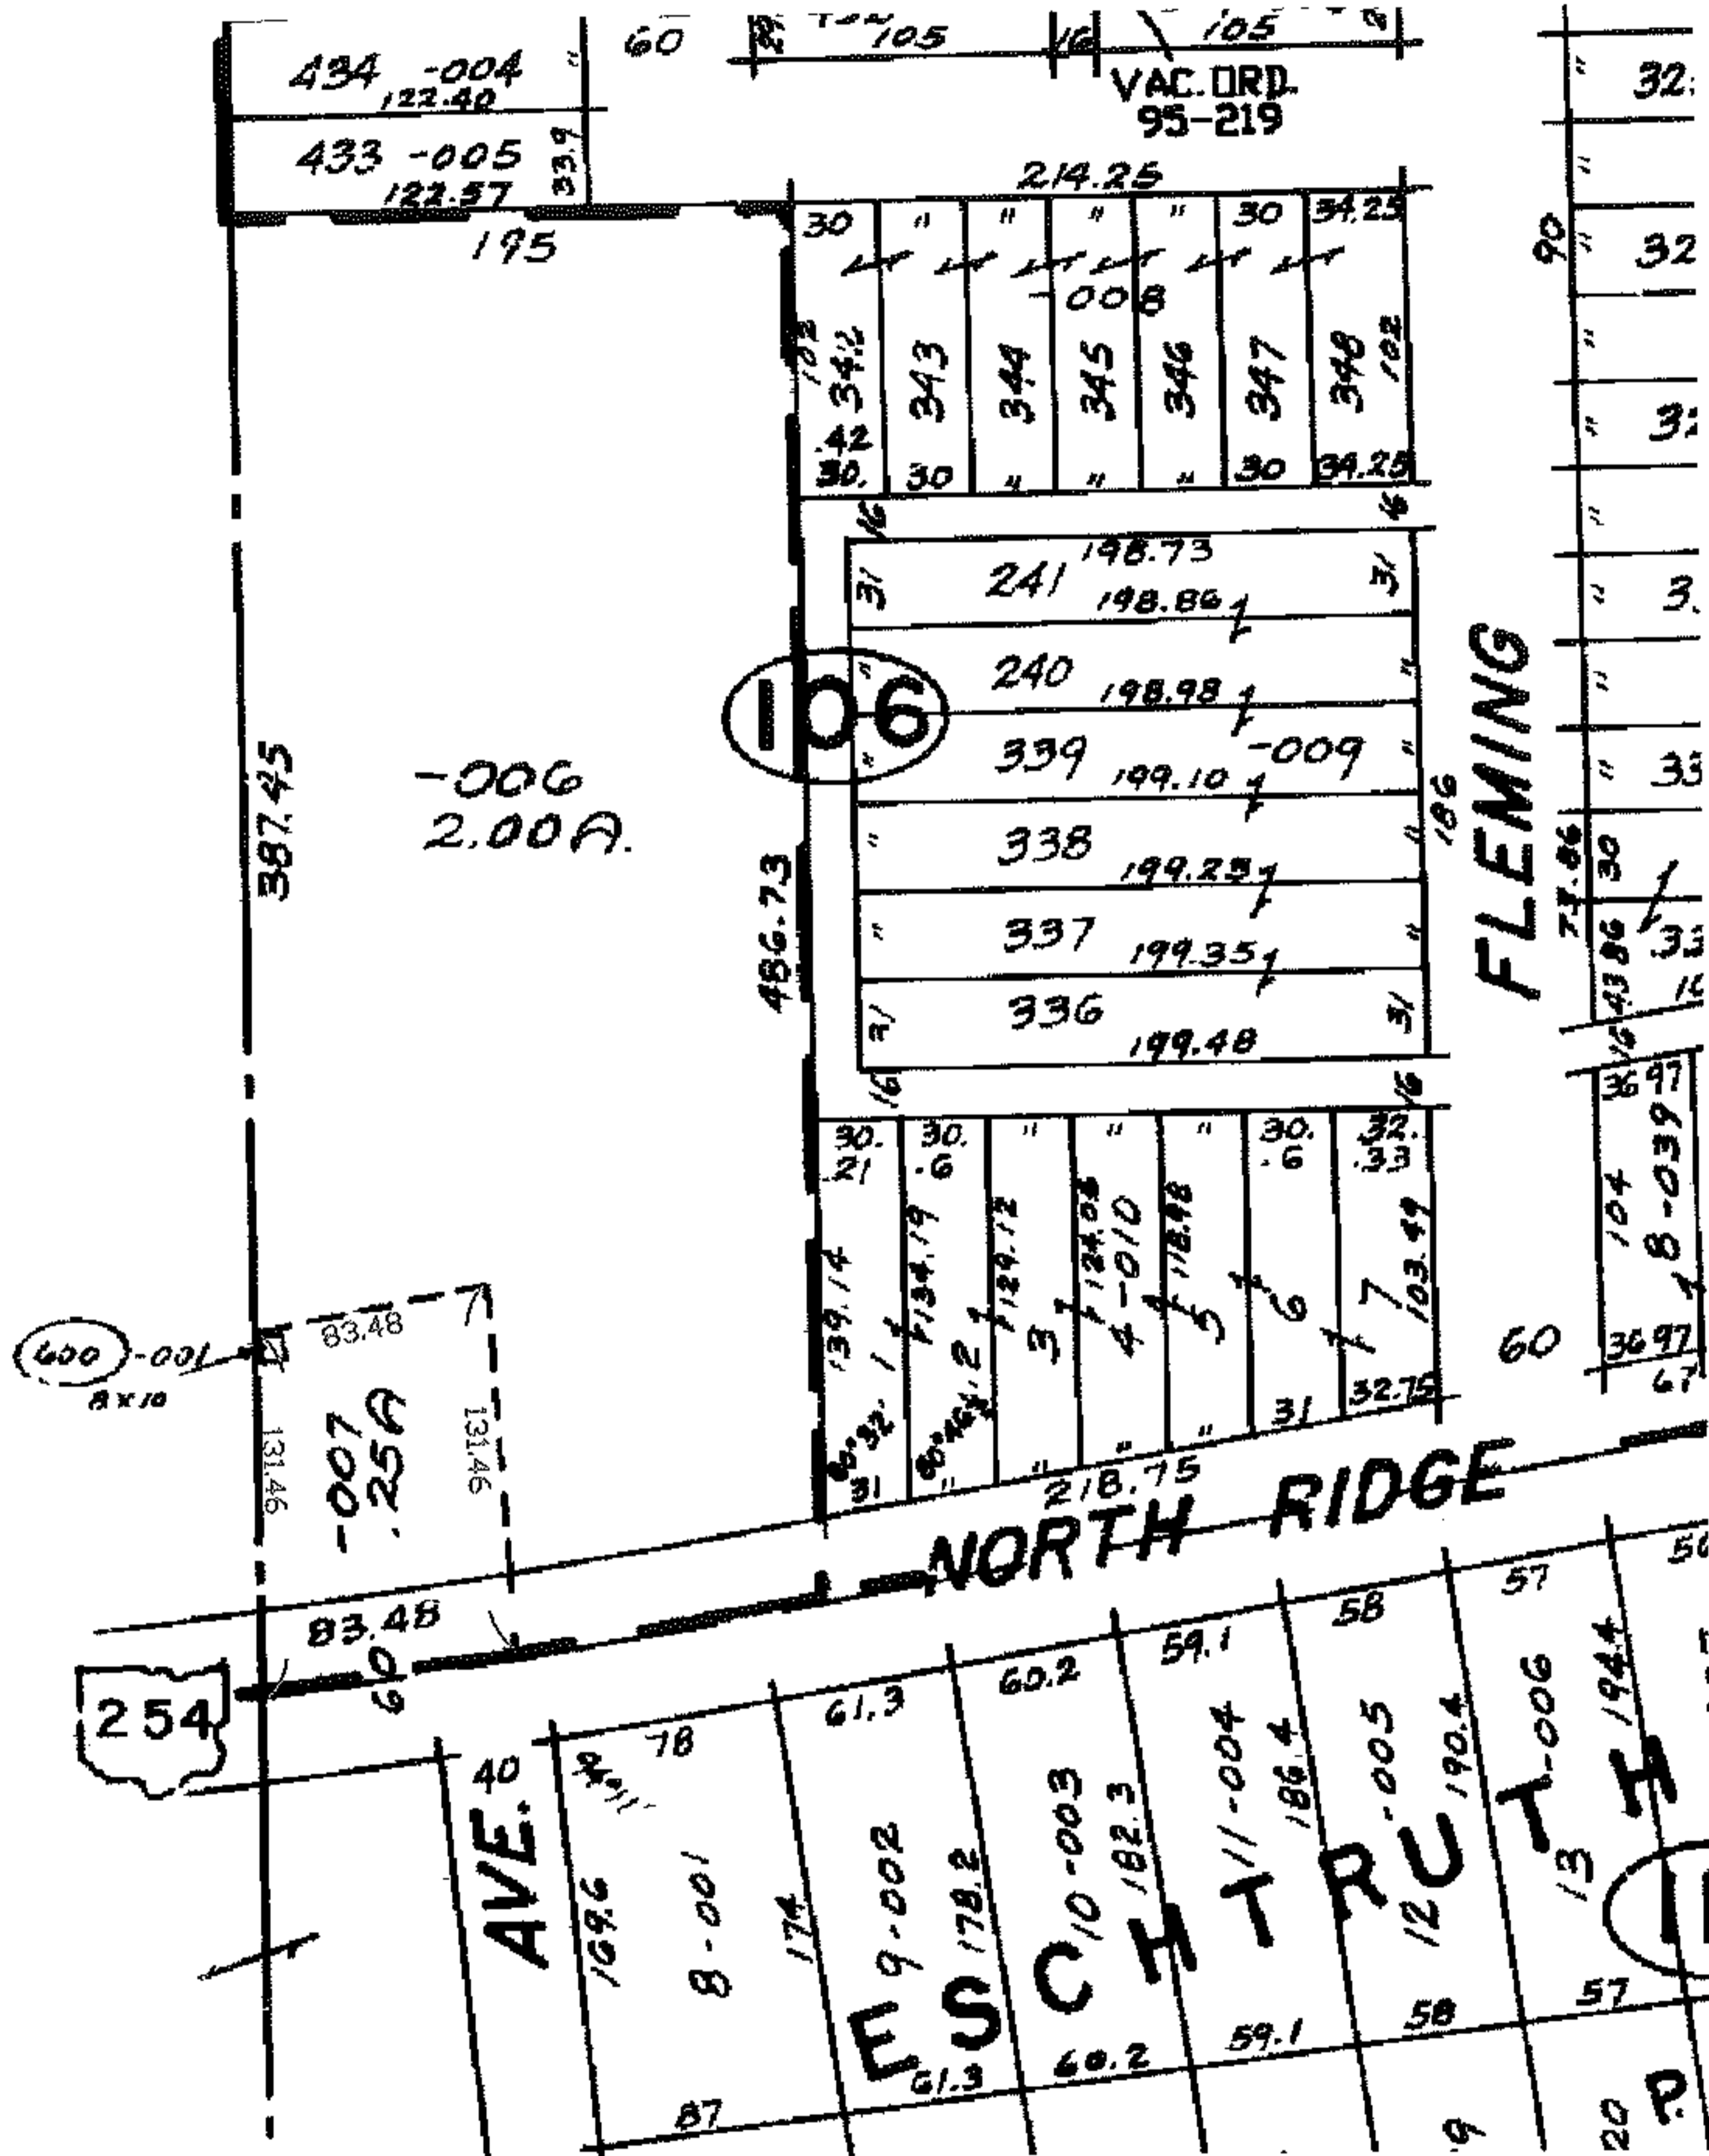

RASTER

PARENT PARCEL: 03-00-075-106-007

08-01621-C

CHILD PARCEL: --SAME--

STARTING POINT:

AC. CORR. / MAP UPDATE
PER CALC

SPLITS/DEEDS PROCESSED
LORAIN COUNTY TAX MAP DEPARTMENT
 226 MIDDLE AVE. ELYRIA, OHIO

SURVEYED BY: N/A
 CLOSURE: N/A
 MAP PAGE(S): 03-00-075-A
 APPROVED BY: DRH DATE: 3/20/2008
 SCALE: NO TO SCALE PRIOR INSTRUMENT: 20010769301