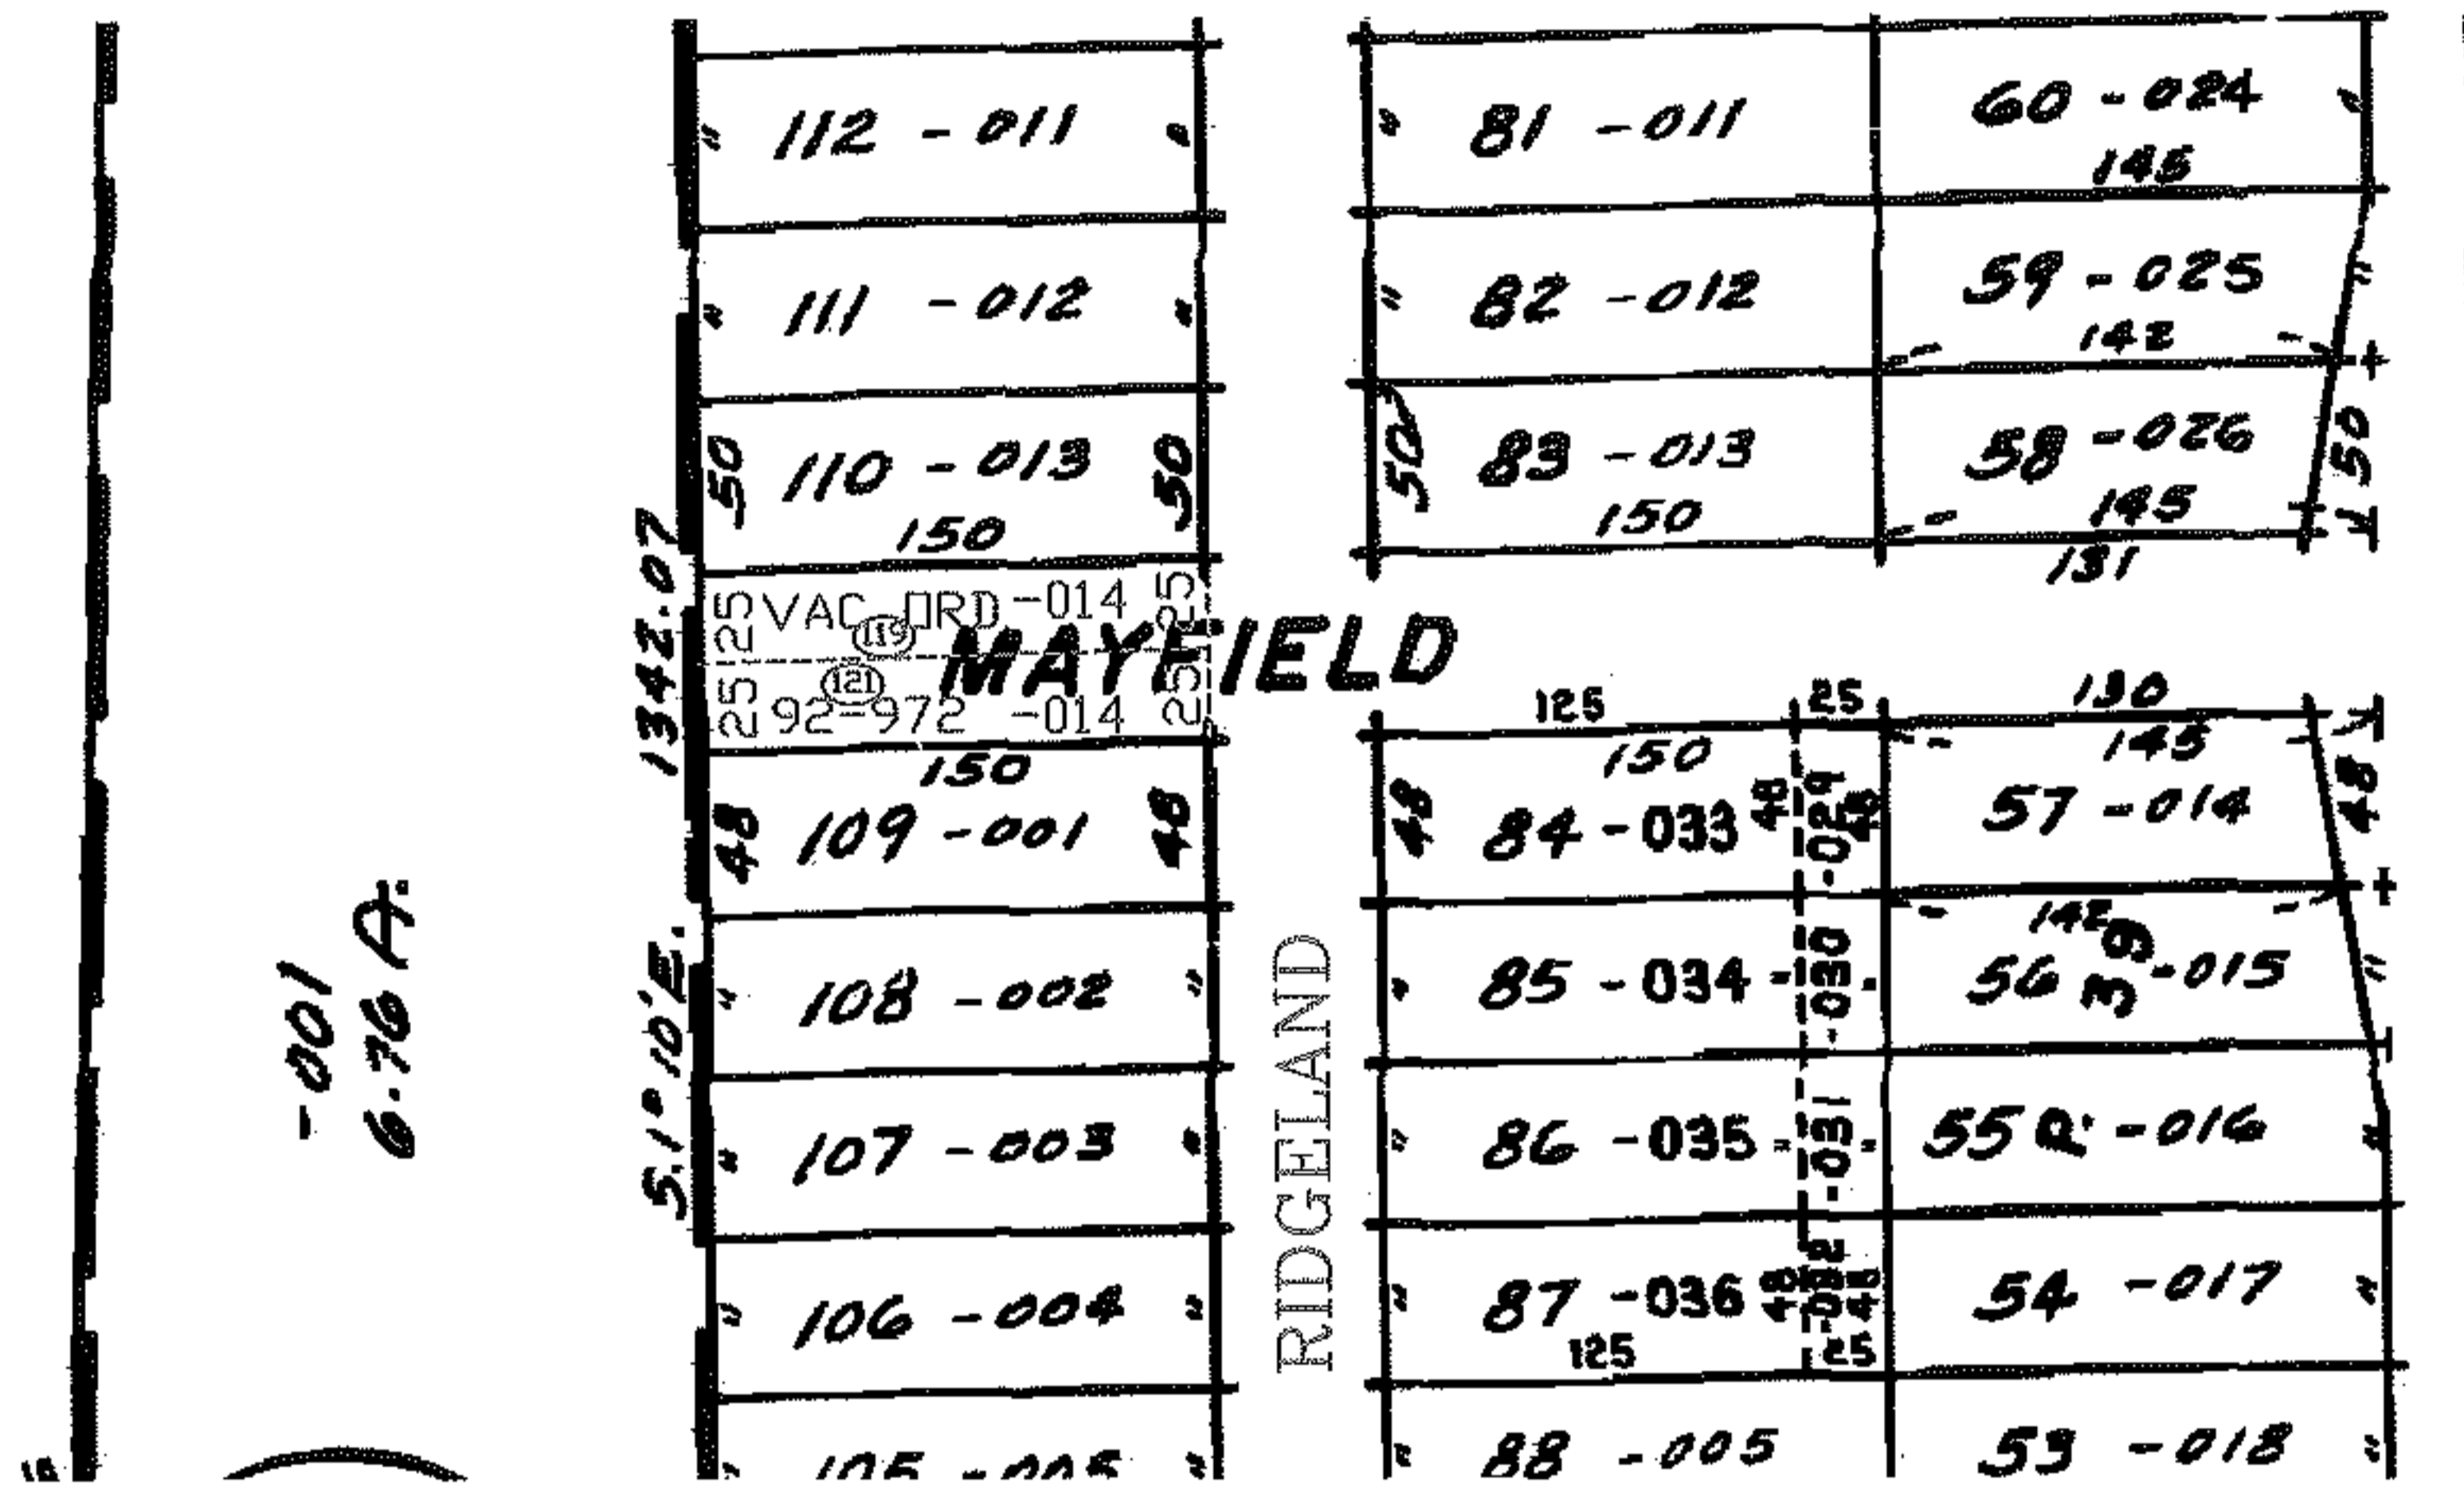

RASTER

PARENT PARCEL: ADD TO DUP

CHILD PARCEL: 03-00-109-119-014 & 03-00-109-121-014

STARTING POINT: INT MAYFIELD AVE AND RIDGELAND ST

08-01606-X

ADD TO DUP
PER VAC ORD
92-972

SPLITS/DEEDS PROCESSED

LORAIN COUNTY TAX MAP DEPARTMENT
226 MIDDLE AVE. ELYRIA, OHIO

SURVEYED BY: N/A

CLOSURE: N/A

MAP PAGE(S): 03-00-119-B

APPROVED BY: DRH DATE: 2/22/08

SCALE: NOT TO SCALE PRIOR INSTRUMENT: 20060176561