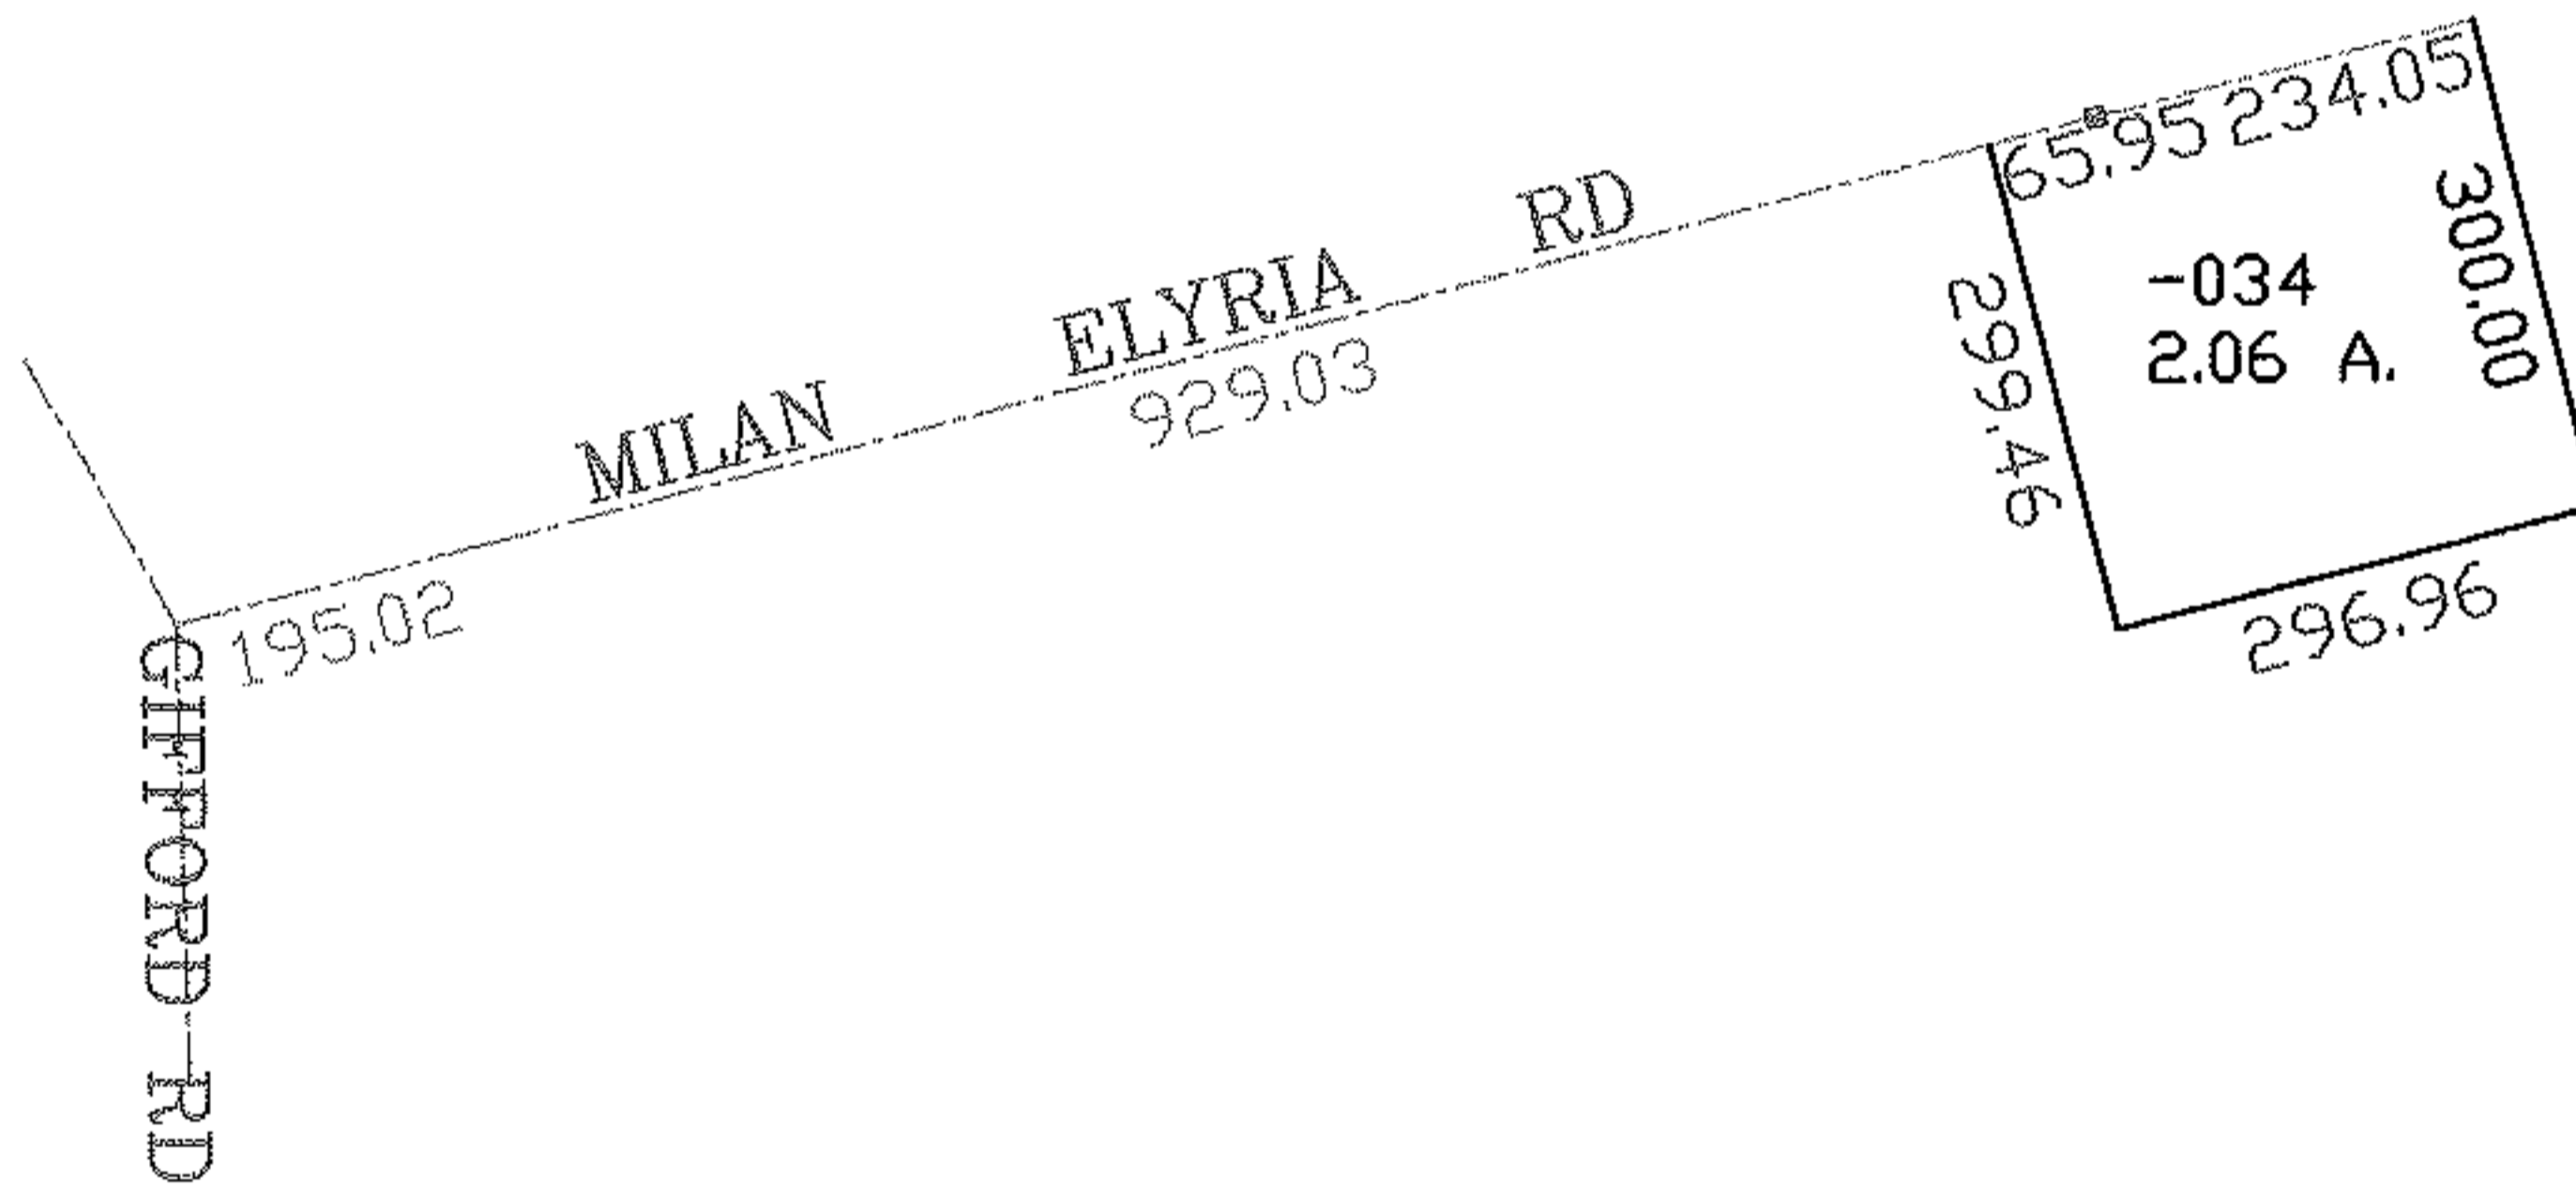

RASTER

PARENT PARCEL: 08-00-091-000-034

CHILD PARCEL: --SAME--

STARTING POINT: INT CL MILAN ELYRIA AND GIFFORD RD

07-01571-C

MAP CORR ONLY

**SPLITS/DEEDS PROCESSED**  
 LORAIN COUNTY TAX MAP DEPARTMENT  
 226 MIDDLE AVE. ELYRIA, OHIO

SURVEYED BY: CHARLES P. WARYU  
 CLOSURE: 1:10.000  
 MAP PAGE(S): 08-00-091-B  
 APPROVED BY: DRH DATE: 11/26/2007  
 SCALE: 1" = 300 PRIOR INSTRUMENT: O.R 1258/602