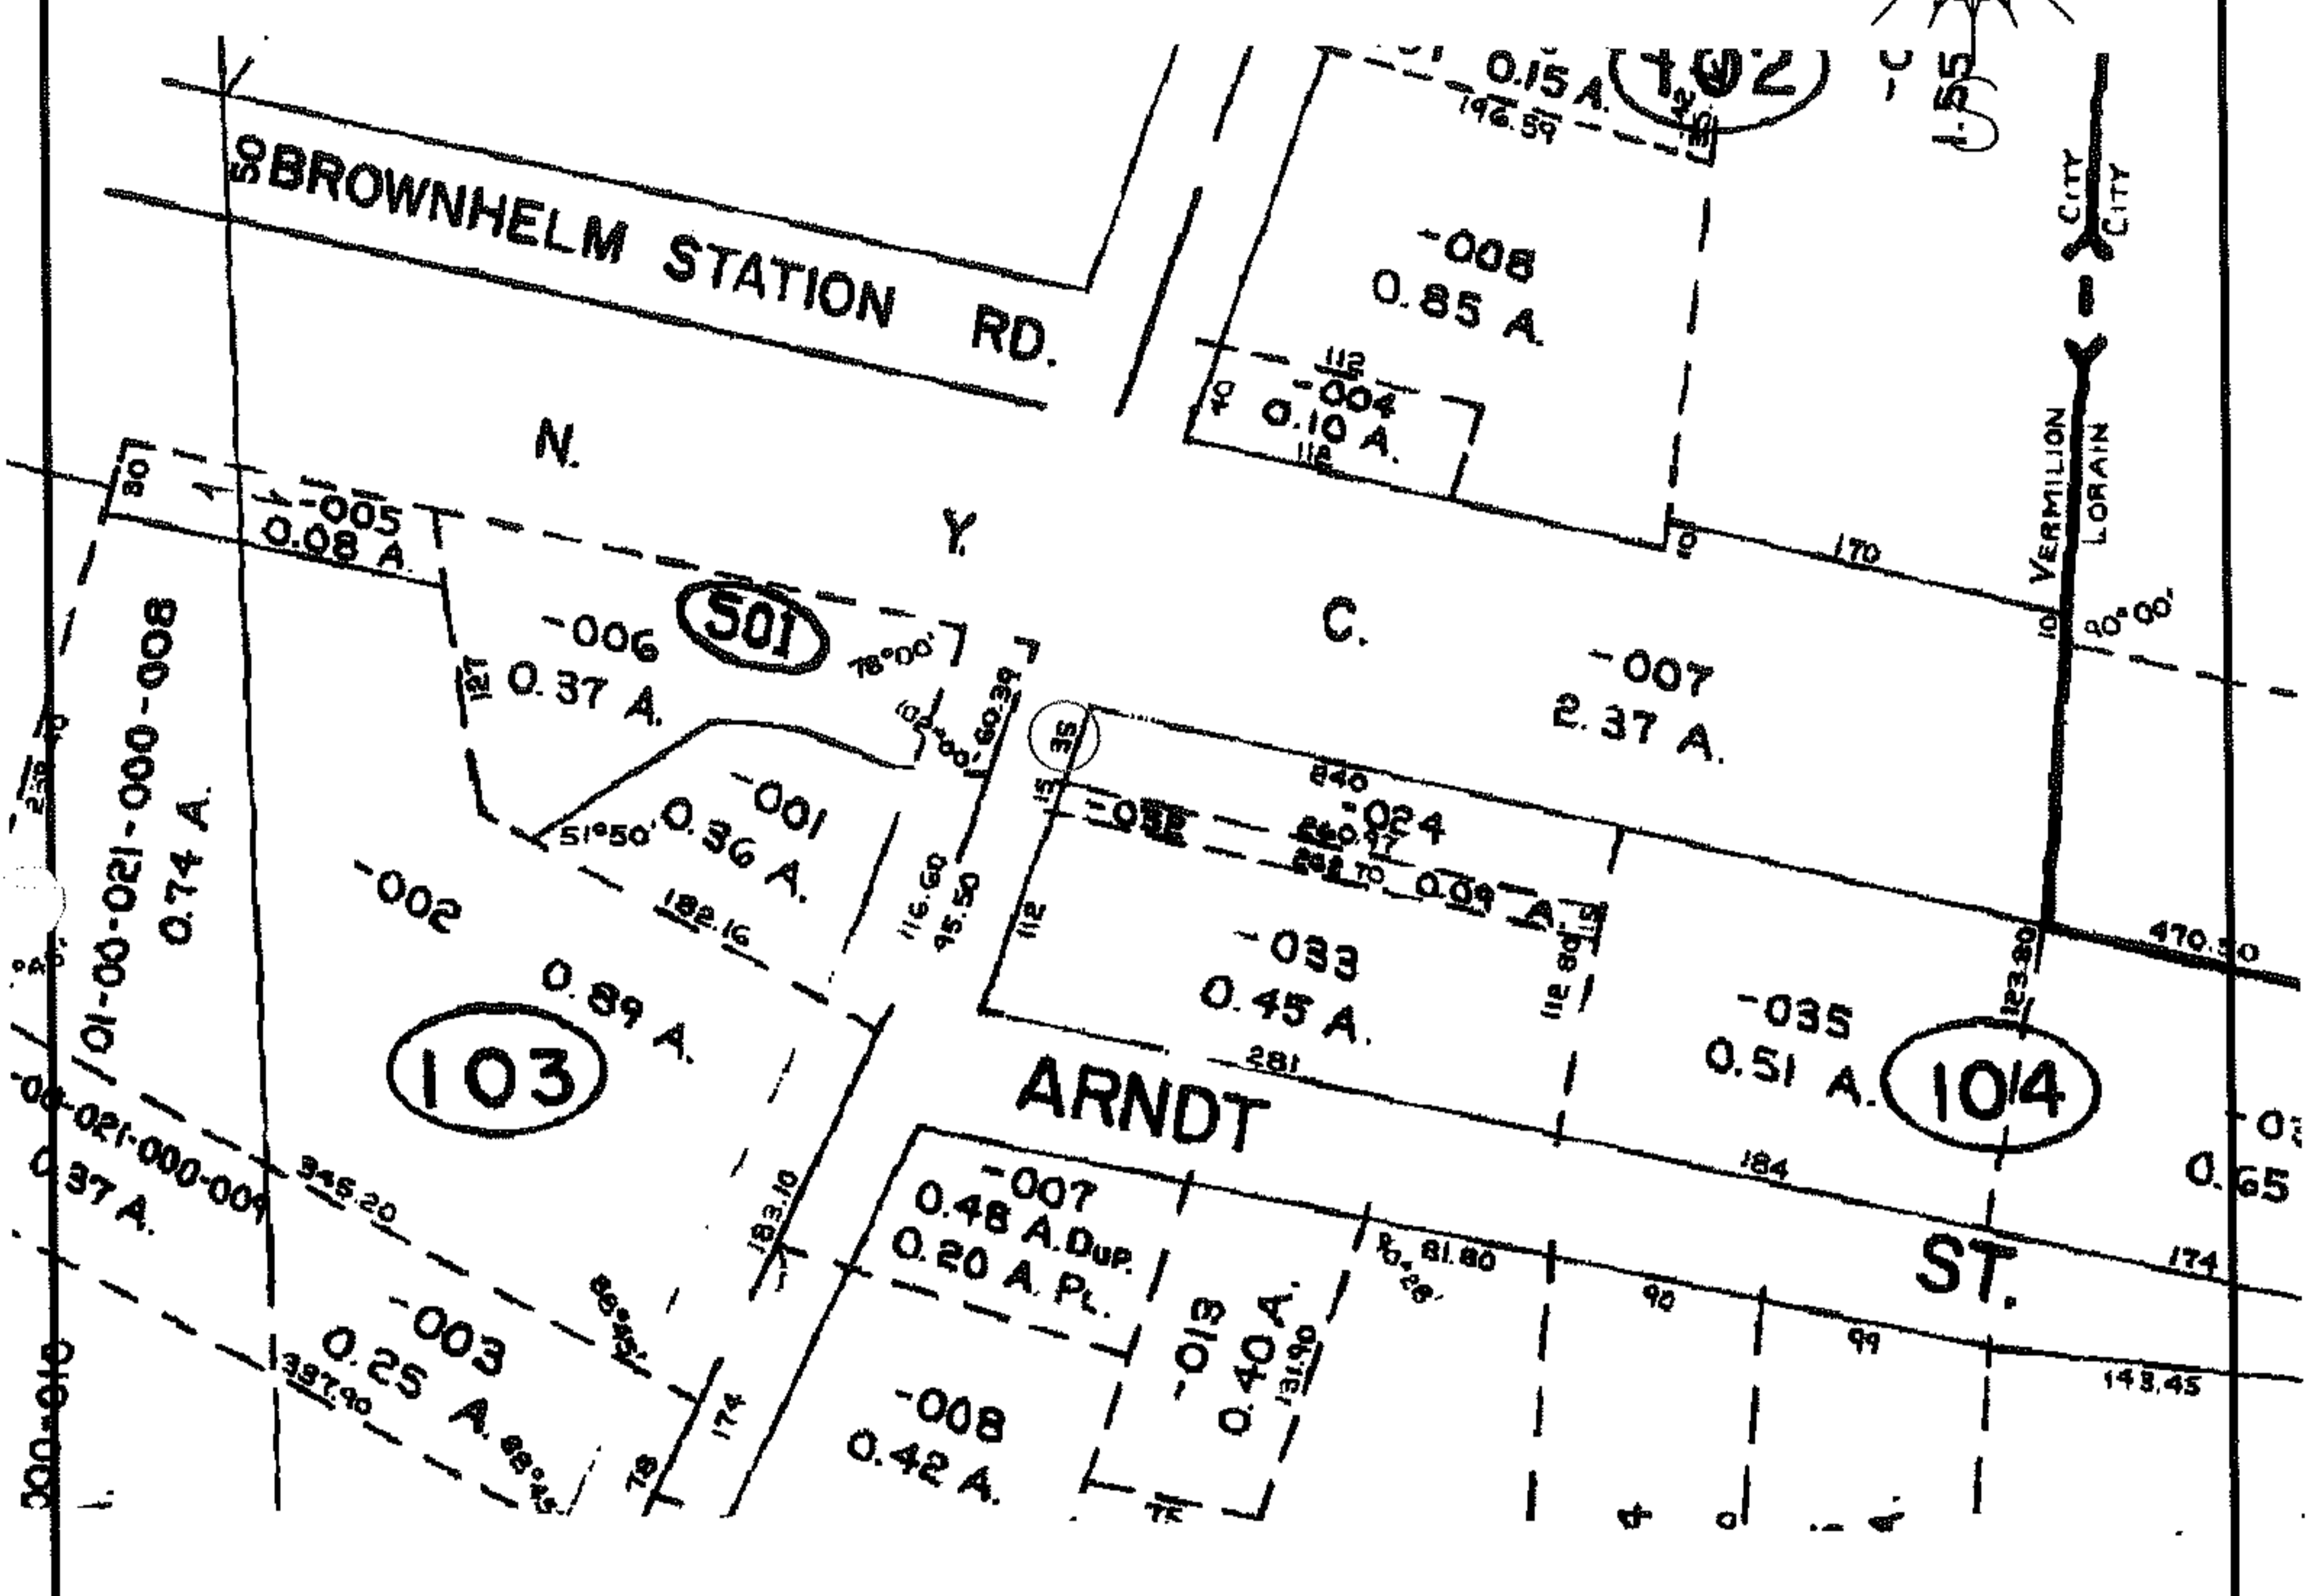

PARENT PARCEL: 01-00-022-104-024

07-01524-A

CHILD PARCEL: --SAME--

STARTING POINT:

FRONTAGE CORR
NO MAP CORRECTION

SPLITS/DEEDS PROCESSED

LORAIN COUNTY TAX MAP DEPARTMENT
226 MIDDLE AVE. ELYRIA, OHIO

SURVEYED BY: N/A

CLOSURE: N/A

MAP PAGE(S): 01-00-022-A

APPROVED BY: DRH DATE: 8/13/2007

SCALE: NOT TO SCALE PRIOR INSTRUMENT: 92/18