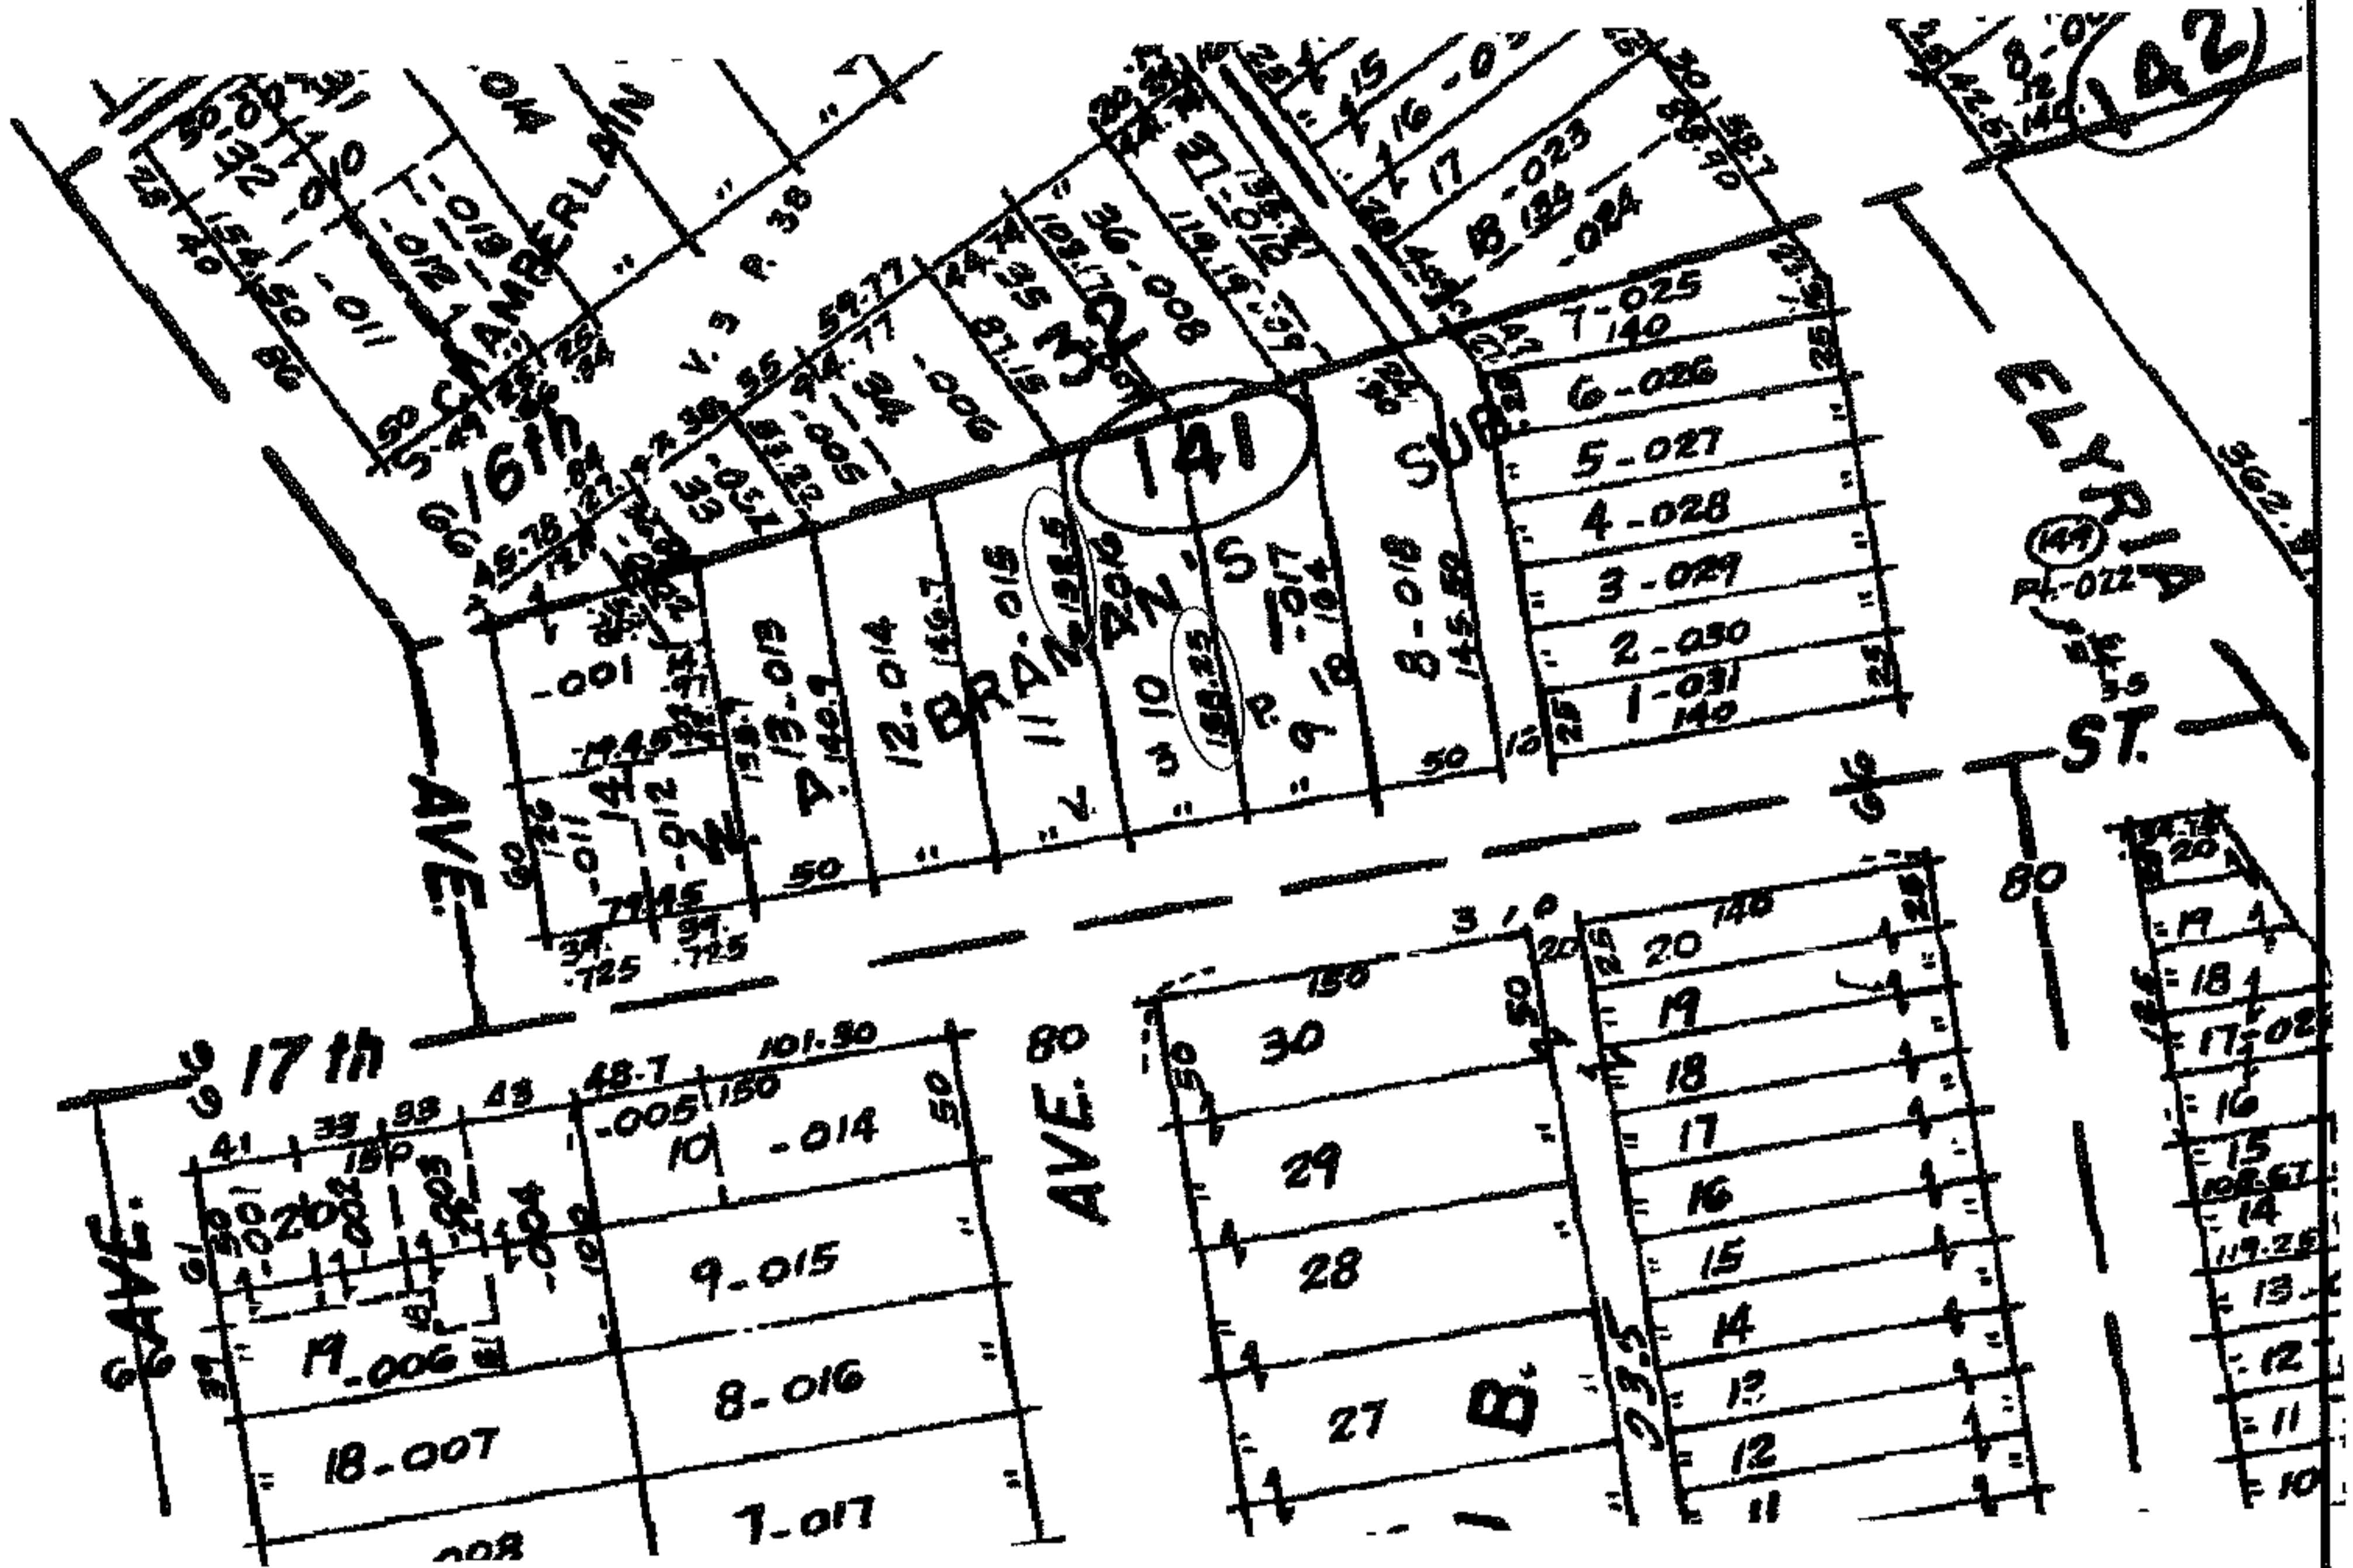

PARENT PARCEL: 02-01-003-141-016

07-01523-A

CHILD PARCEL: --SAME--

STARTING POINT: 17TH ST AND ELYRIA ST

DEPTH CORR  
NO MAP CORR

SPLITS/DEEDS PROCESSED

LORAIN COUNTY TAX MAP DEPARTMENT  
226 MIDDLE AVE. ELYRIA, OHIO

SURVEYED BY: N/A  
CLOSURE: N/A  
MAP PAGE(S): 02-01-003-F  
APPROVED BY: DRH DATE: 8/13/2007  
SCALE: NOT TO SCALE. PRIOR INSTRUMENT: 20070004236