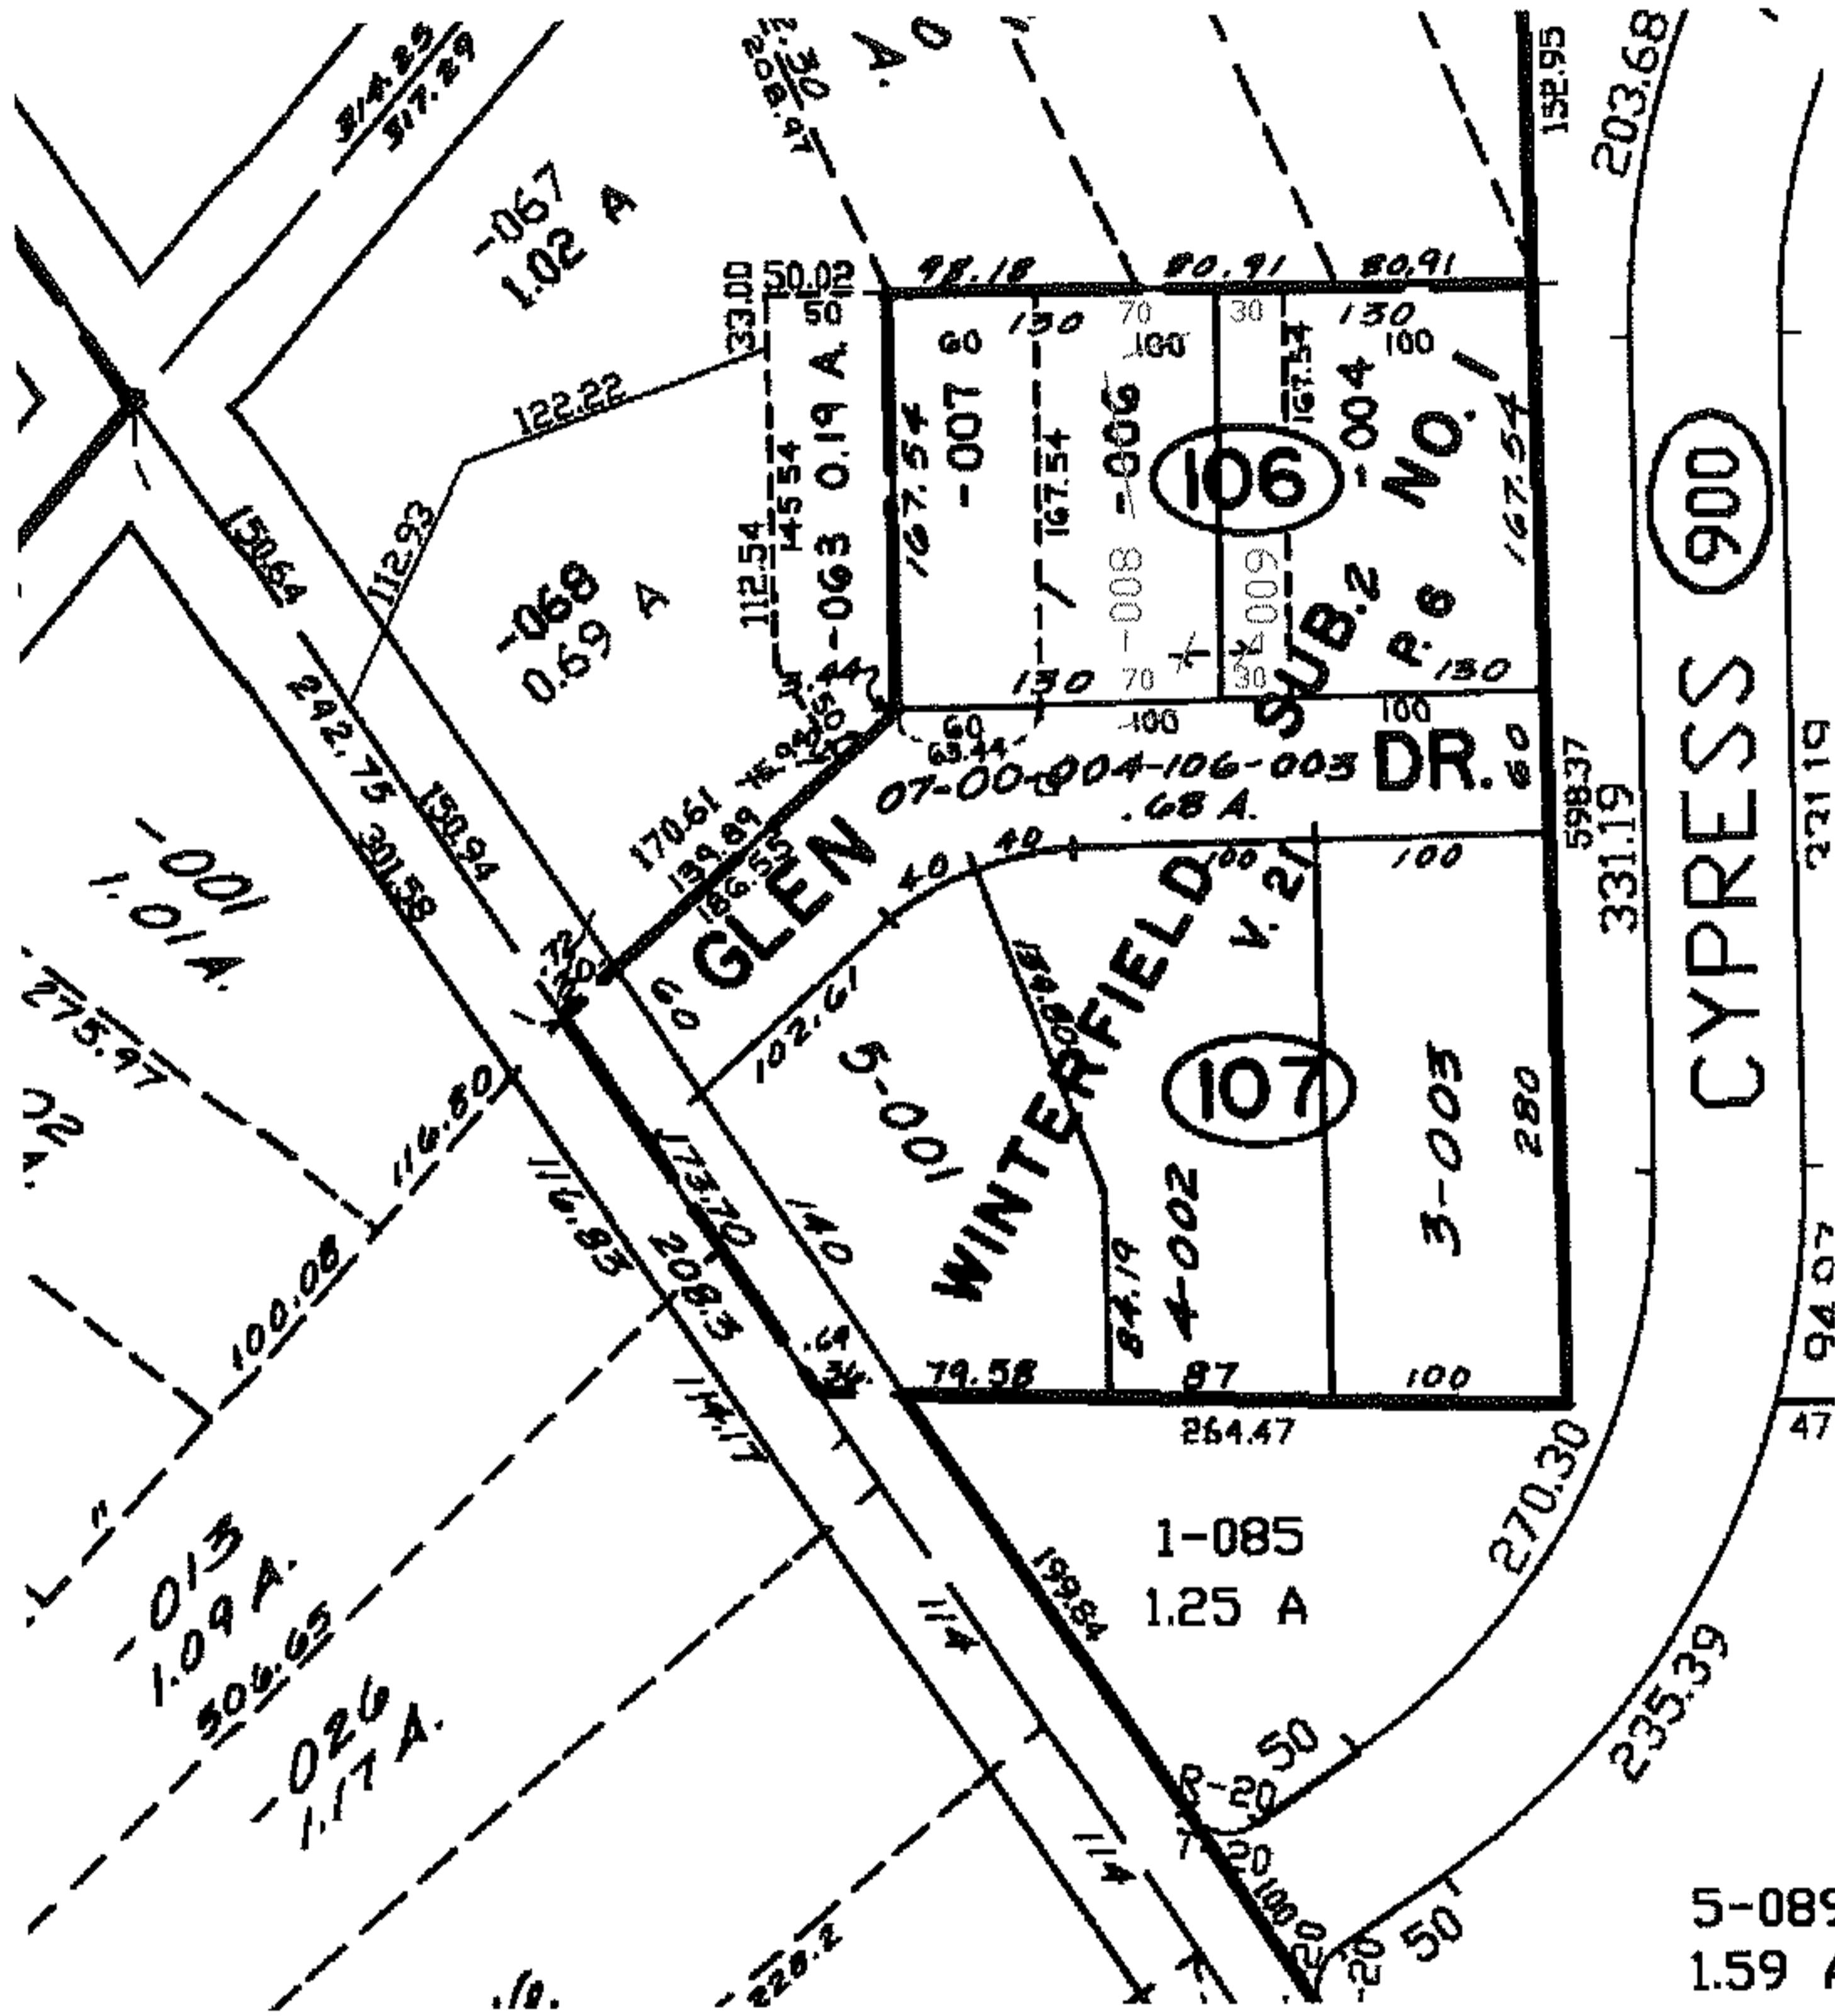

PARENT PARCEL: 07-00-004-106-006

CHILD PARCEL: 07-00-004-106-008 & -009

STARTING POINT: WINTERFIELD SUB

07-01522-X

UNCOMBINATION

SPLITS/DEEDS PROCESSED

LORAIN COUNTY TAX MAP DEPARTMENT
226 MIDDLE AVE. ELYRIA, OHIO

SURVEYED BY: N/A
CLOSURE: N/A
MAP PAGE(S): 07-00-004-C
APPROVED BY: DRH DATE: 8-13-07
SCALE: NOT TO SCALE PRIOR INSTRUMENT: 20000679432