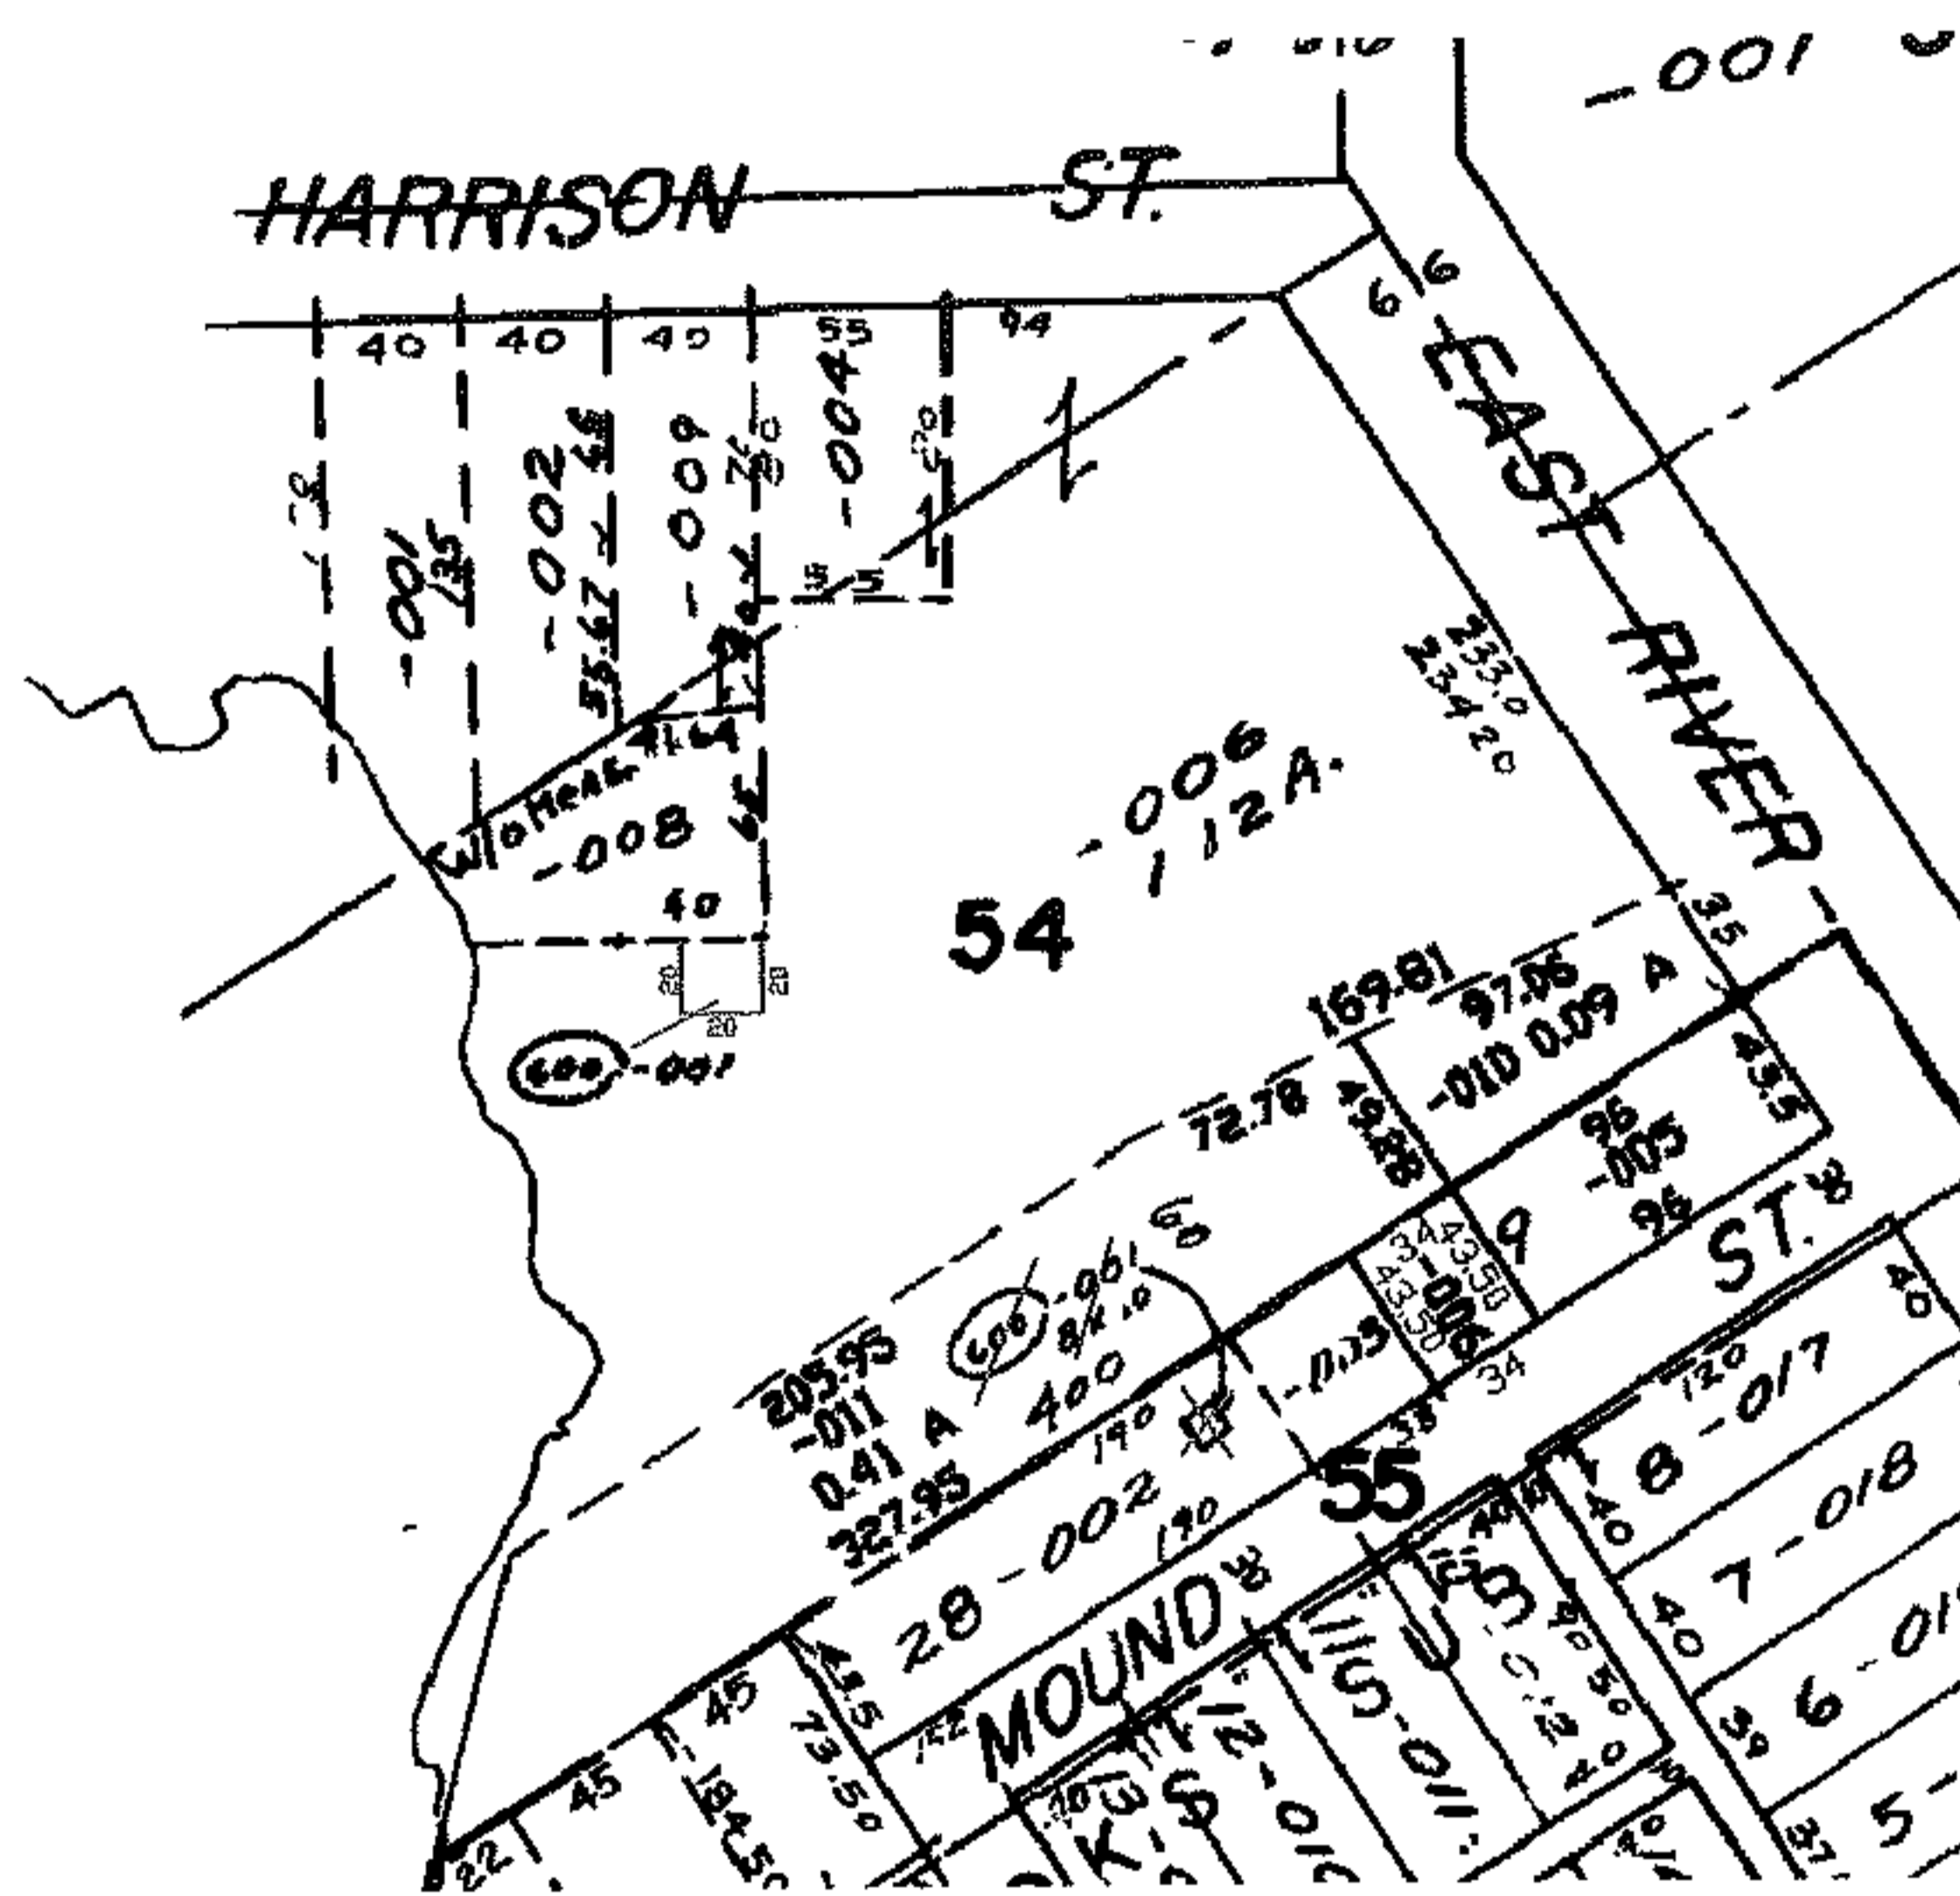

PARENT PARCEL: 06-25-054-600-001

07-01520-X

CHILD PARCEL: --SAME--

STARTING POINT:

# MAP CORRECTION ONLY

**SPLITS/DEEDS PROCESSED**  
LORAIN COUNTY TAX MAP DEPARTMENT  
226 MIDDLE AVE. ELYRIA, OHIO

SURVEYED BY: N/A  
CLOSURE: N/A  
MAP PAGE(S): 06-103  
APPROVED BY: DRH DATE: 8/13/2007  
SCALE: NOT TO SCALE PRIOR INSTRUMENT: 75/603