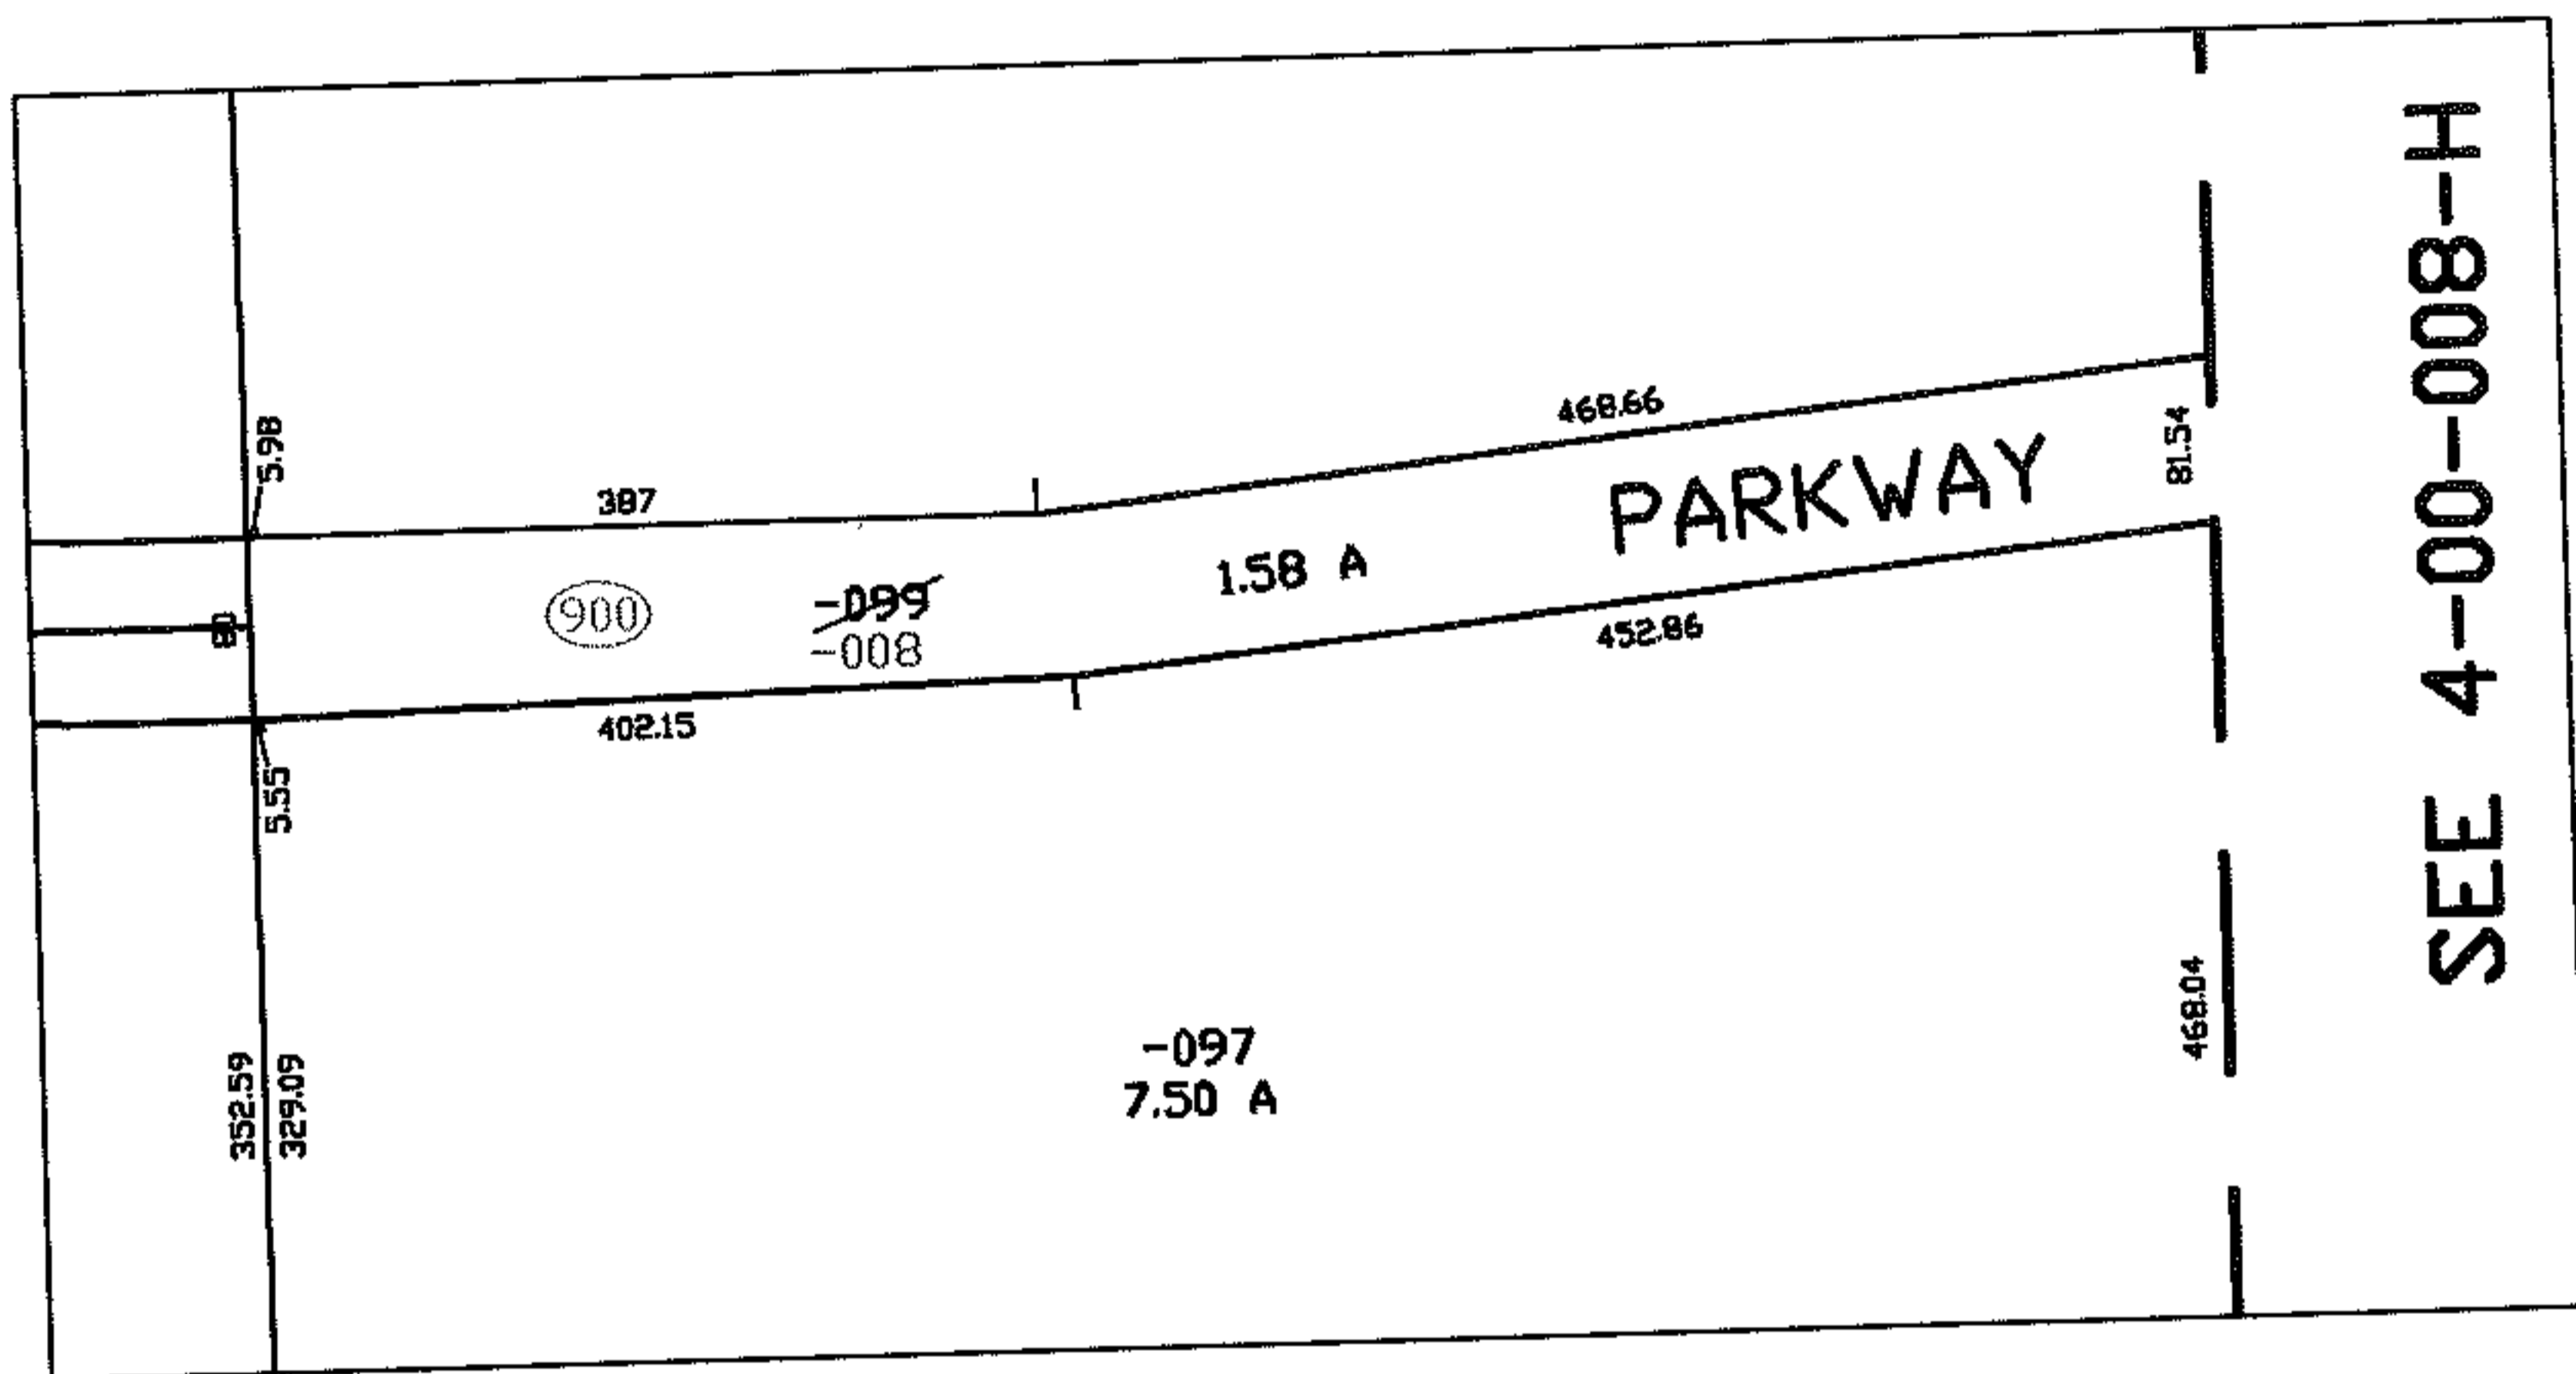

RASTER

PARENT PARCEL: 04-00-008-104-099

CHILD PARCEL: 04-00-008-900-008

STARTING POINT:

07-01471-X

ORDINANCE 27-2007

PAGE 1 OF 3

SPLITS/DEEDS PROCESSED

LORAIN COUNTY TAX MAP DEPARTMENT
226 MIDDLE AVE. ELYRIA, OHIO

SURVEYED BY: N/A

CLOSURE: N/A

MAP PAGE(S): 04-00-008-G

APPROVED BY: DRH DATE: 4/3/2007

SCALE: 1" = 300 PRIOR INSTRUMENT: