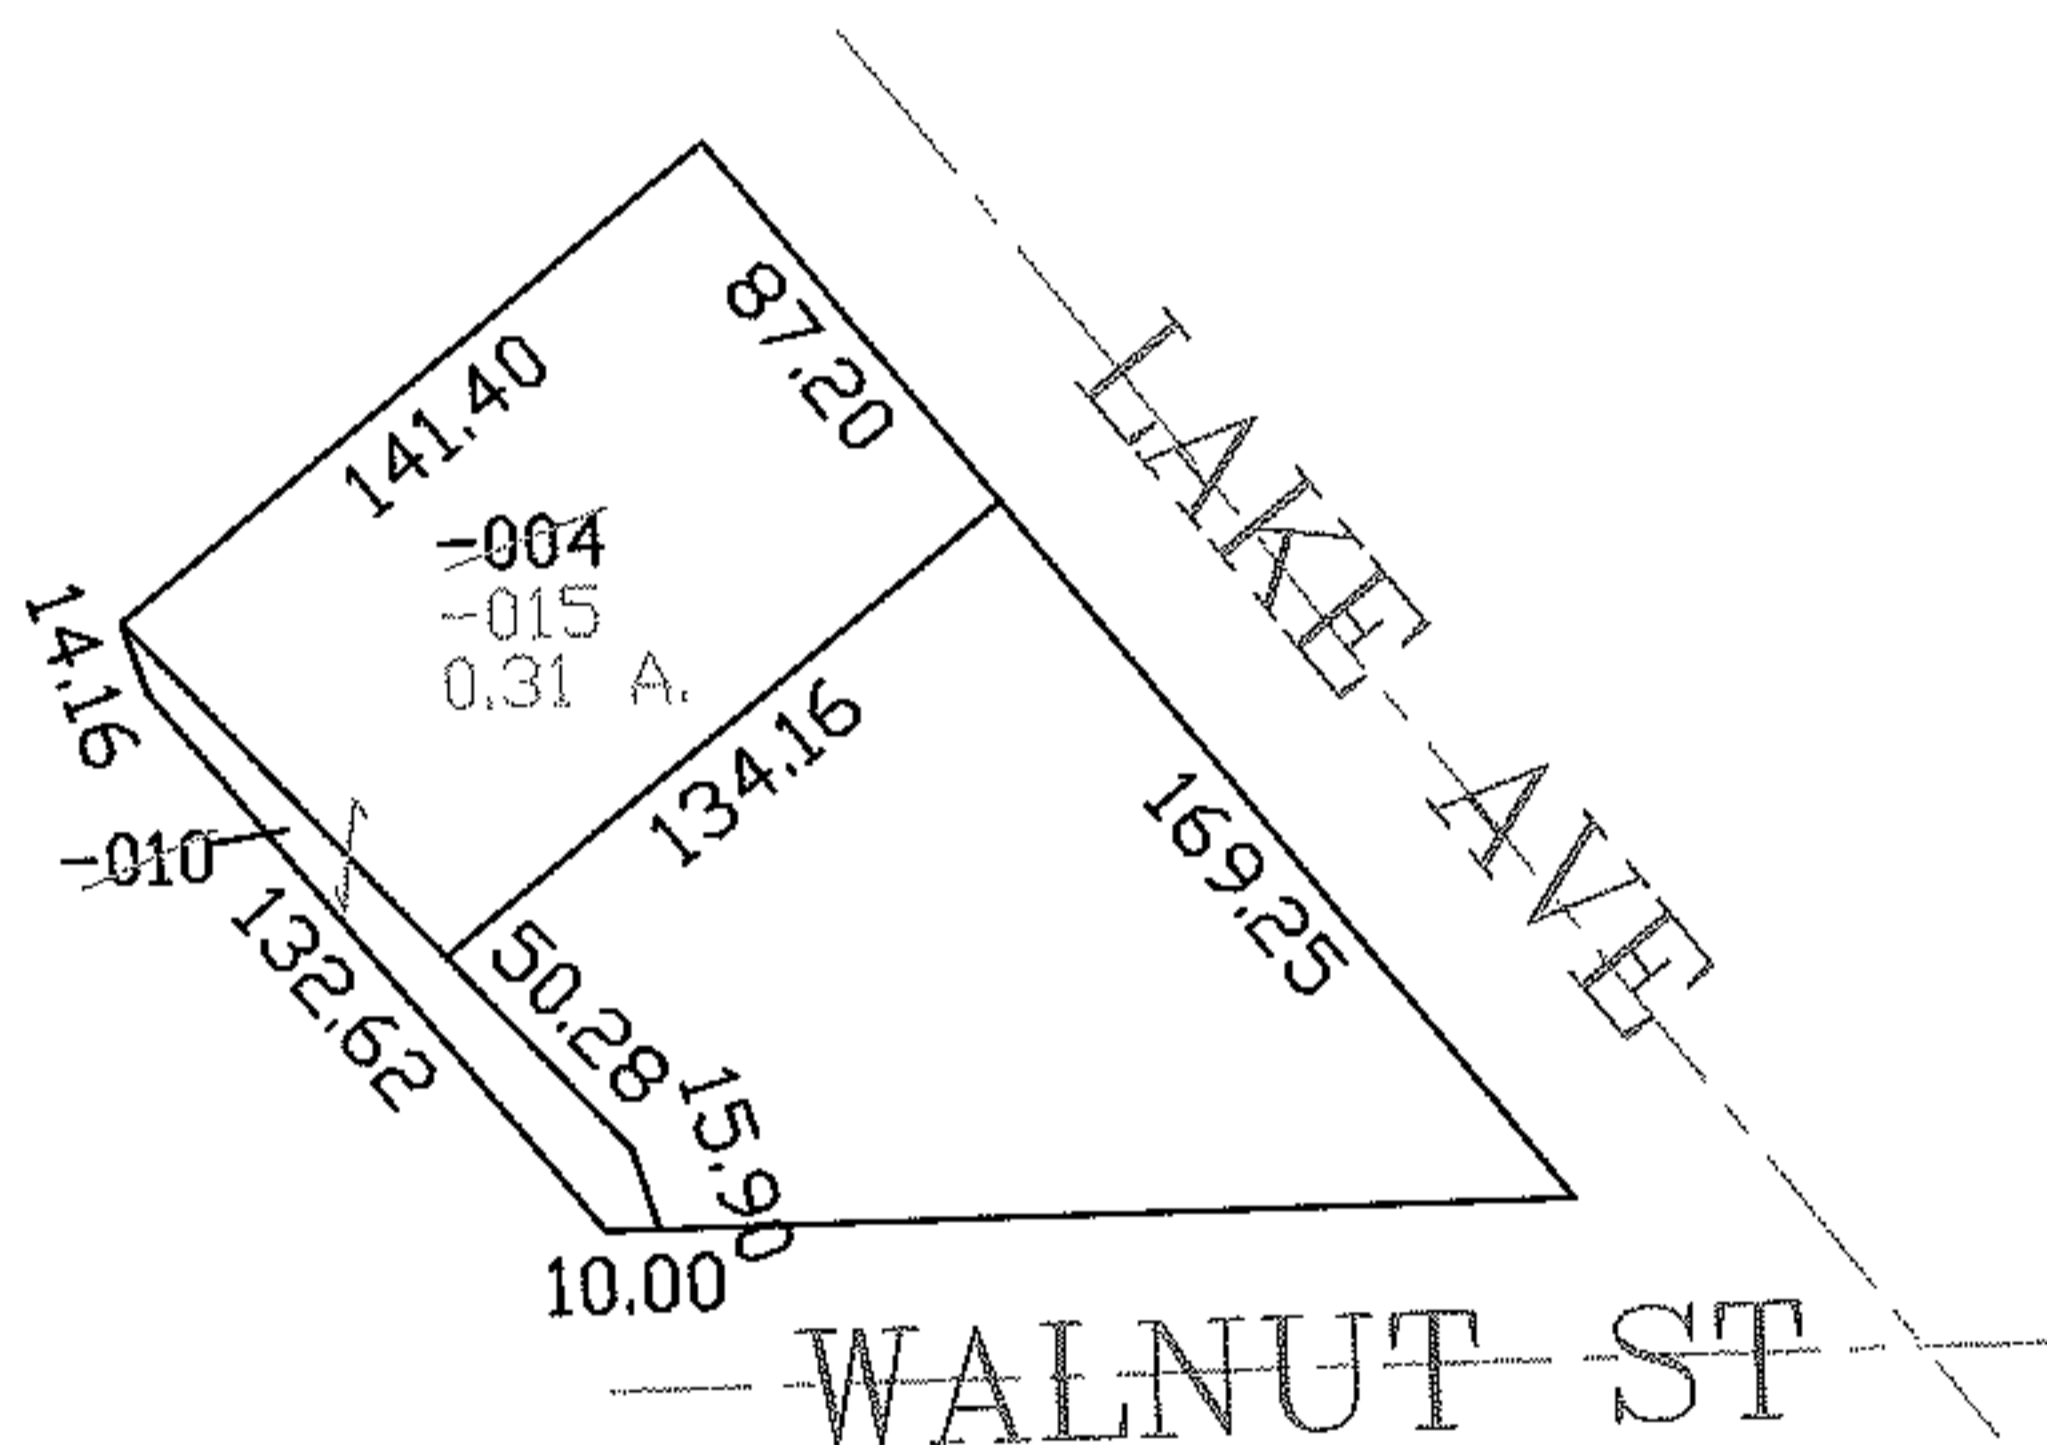

MASTER

PARENT PARCEL: 06-24-027-109-004 & -010  
CHILD PARCEL: 06-24-027-109-015  
STARTING POINT: INT CL LAKE AVE AND WALNUT ST

06-01438-A

SPLITS/DEEDS PROCESSED

LORAIN COUNTY TAX MAP DEPARTMENT  
226 MIDDLE AVE. ELYRIA, OHIO

SURVEYED BY: RICHARD R. MCKAY  
CLOSURE: 1:10,000  
MAP PAGE(S): 06-80  
APPROVED BY: DRH DATE: 12/8/2006  
SCALE: 1"=100 PRIOR INSTRUMENT: 20050060568