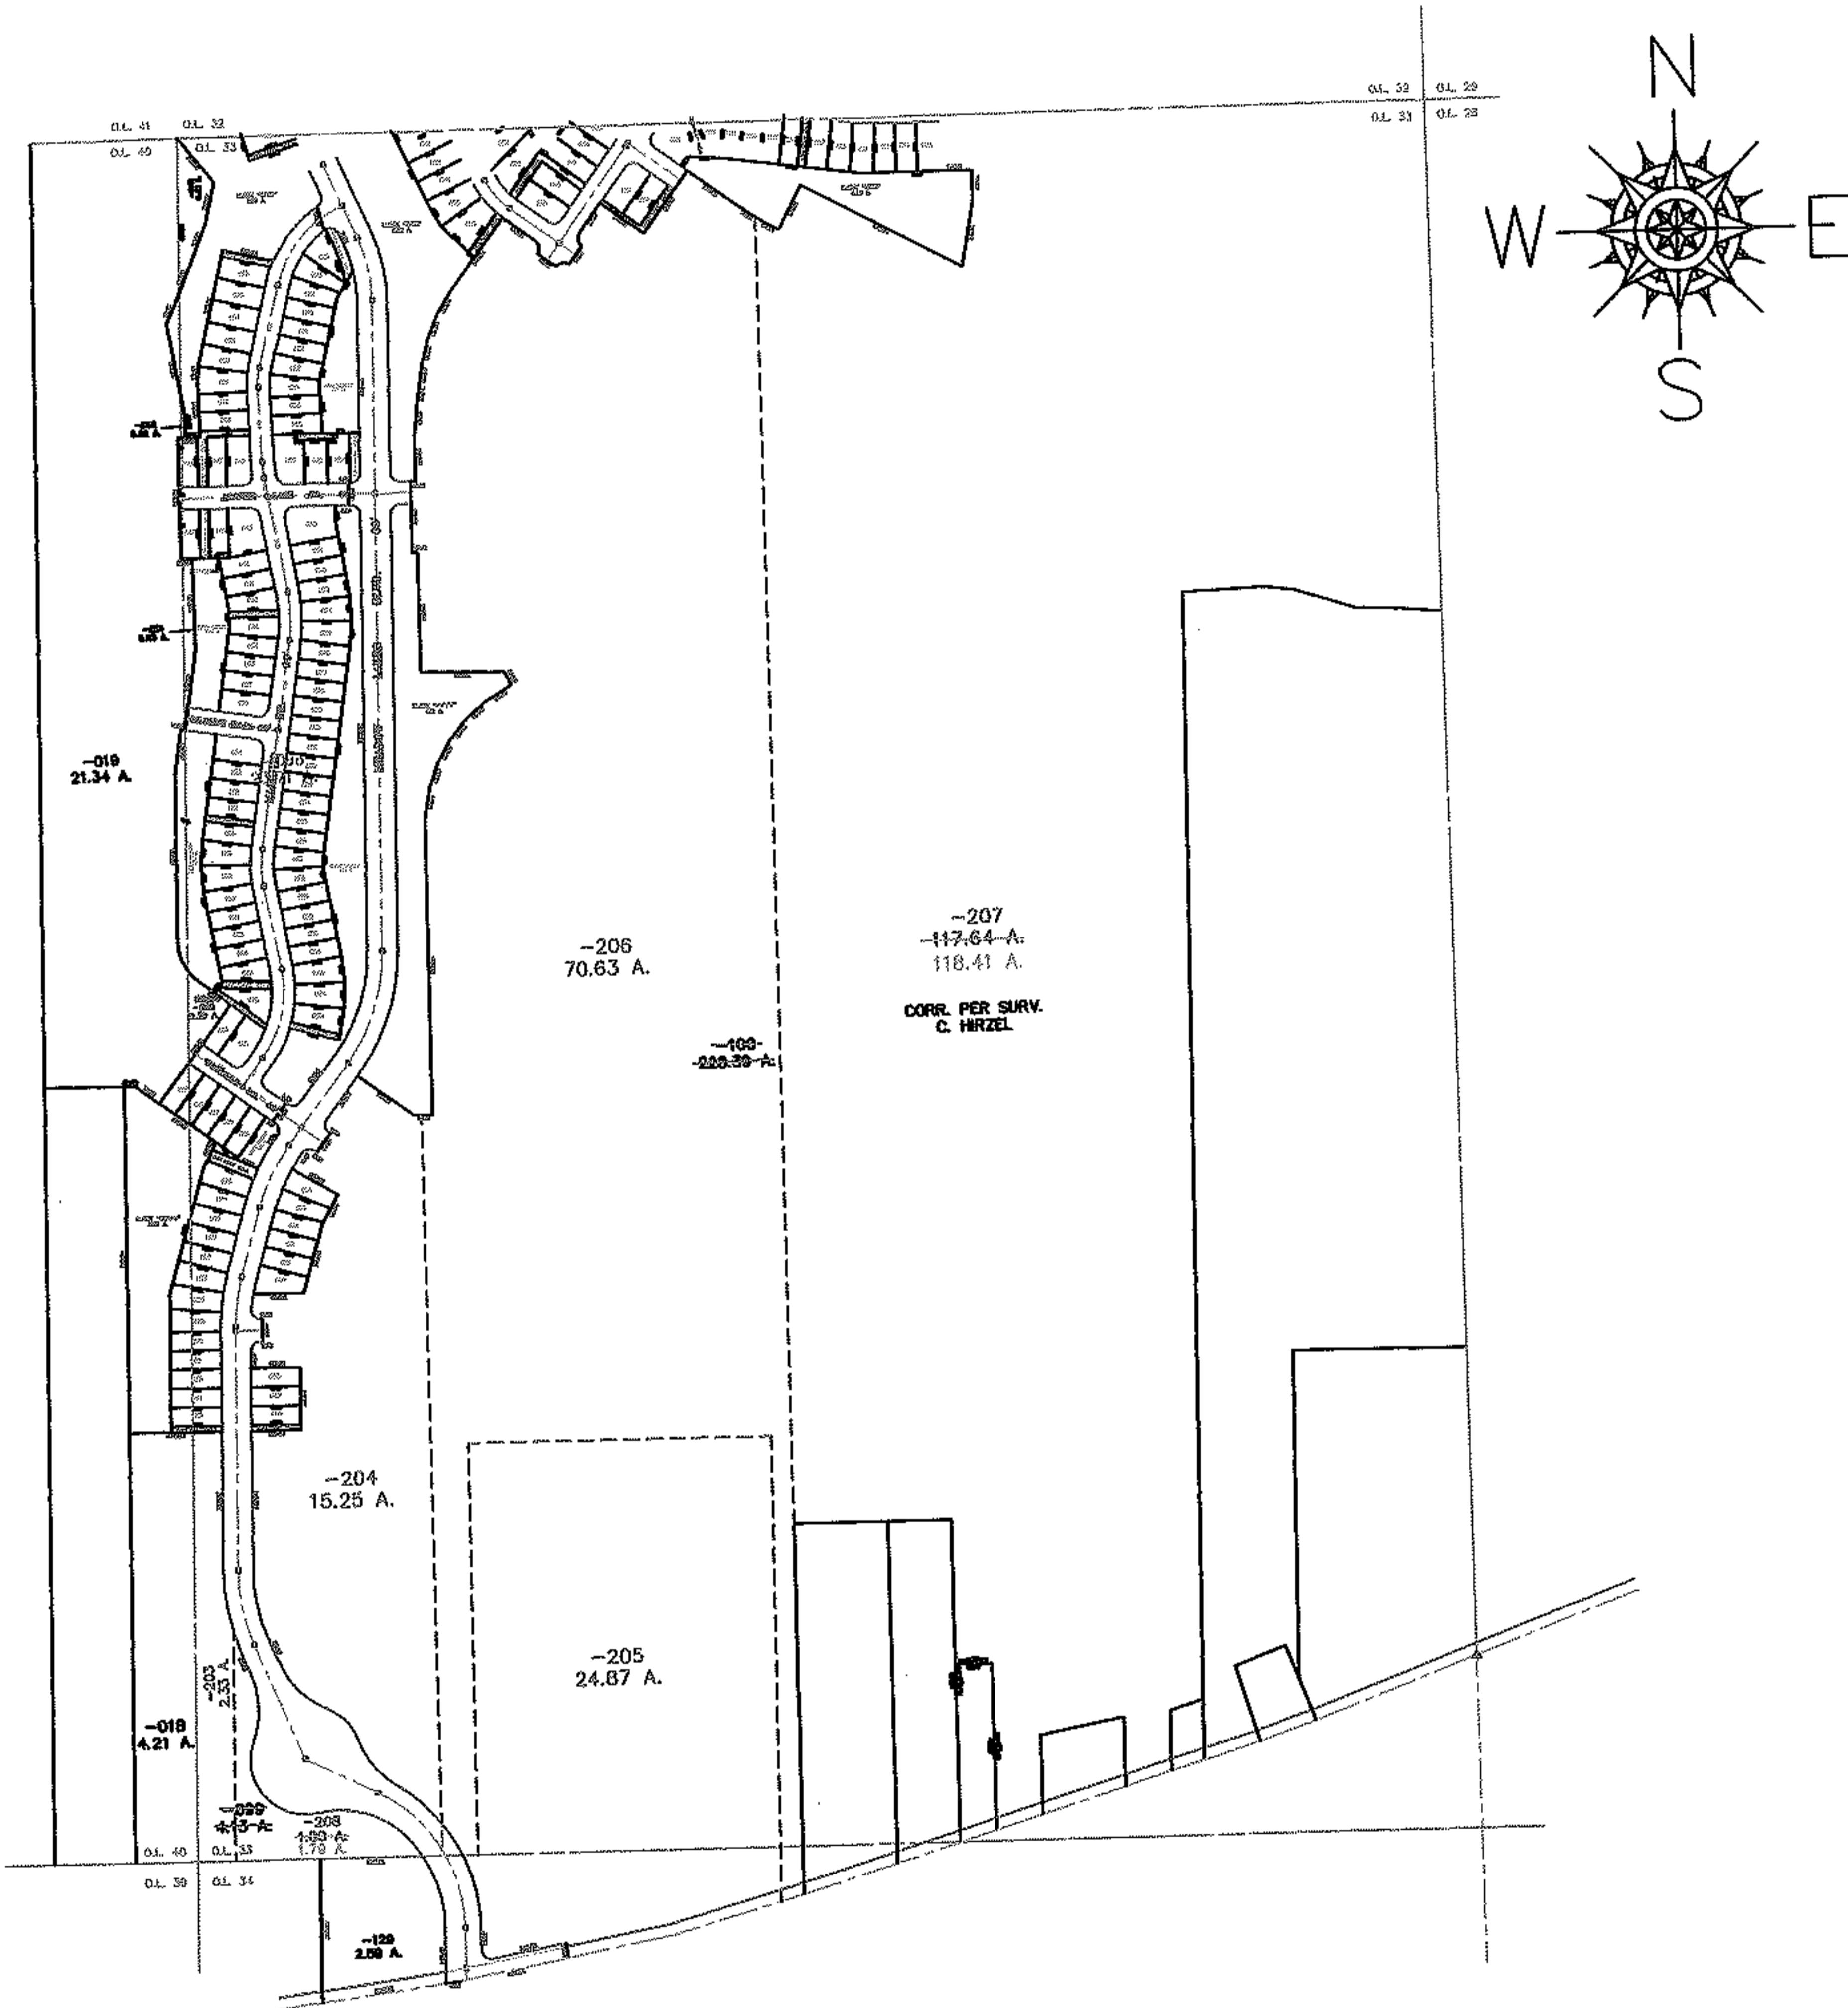

PARENT PARCEL: 07-00-033-000-099, & -100
CHILD PARCEL: 07-00-033-000-203 THRU -208
STARTING POINT: XXXXXX

NO. 06-01409-U

SPLITS/DEEDS PROCESSED

LORAIN COUNTY TAX MAP DEPARTMENT
226 MIDDLE AVE. ELYRIA, OHIO

SURVEYED BY: CHRIS HIRZEL
CLOSURE: 0.01 : 10,000
MAP PAGE(S): 07-00-033-C
APPROVED BY: TJS DATE: 11/8/06
SCALE: 1" = 100 PRIOR INSTRUMENT: PV 88/77