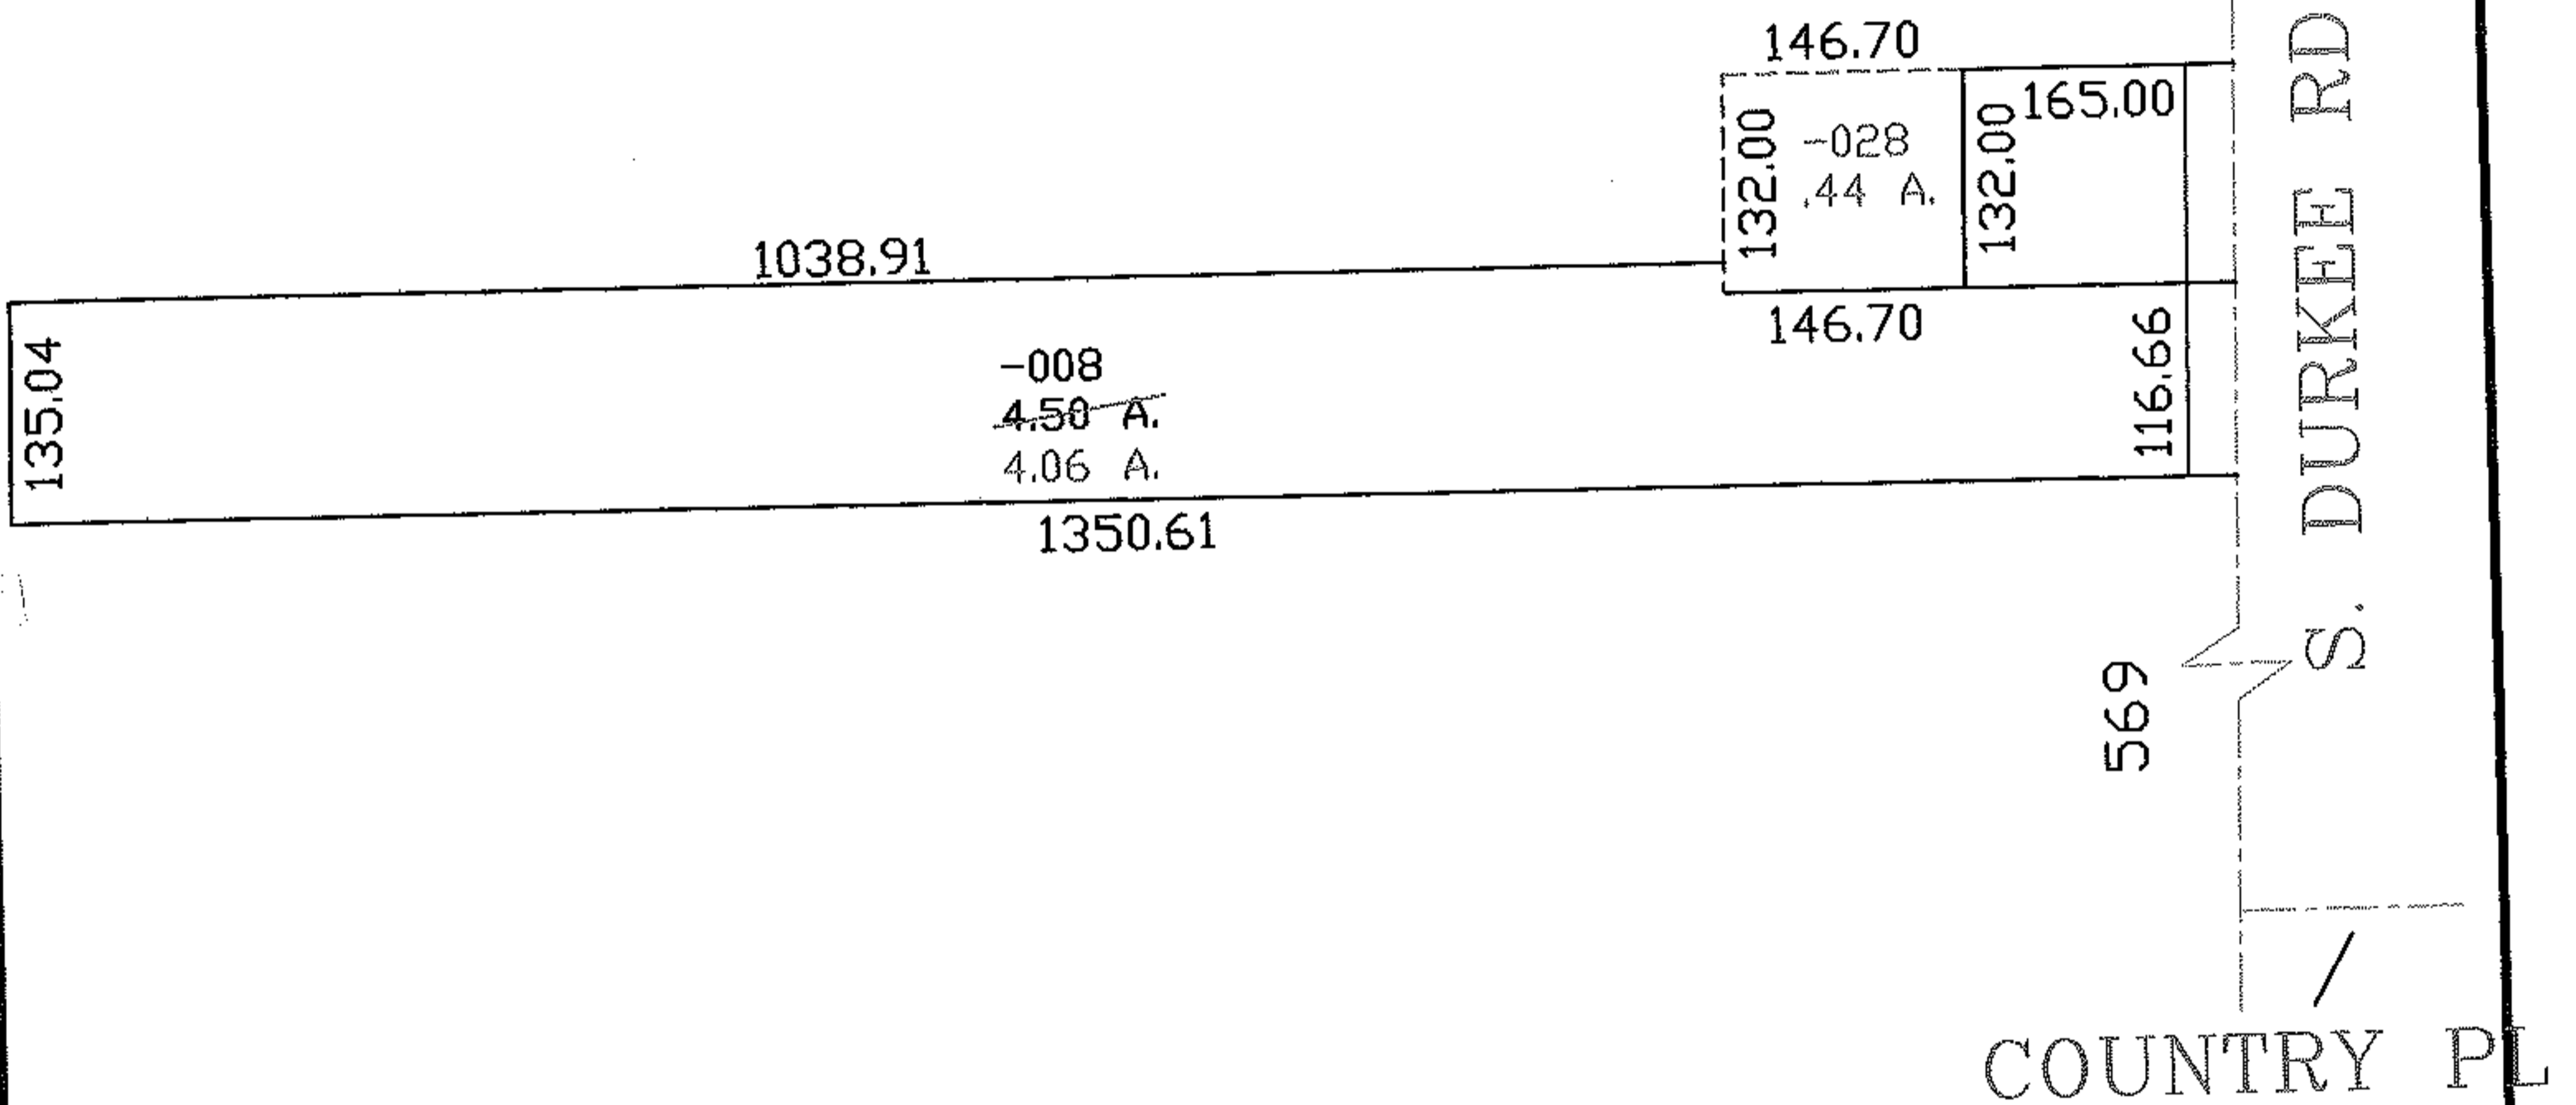

MASTER

PARENT PARCEL: 11-00-083-000-008

CHILD PARCEL: 11-00-083-000-008 & -028

STARTING POINT: INT CL COUNTRY PL AND S DURKEE RD

06-01399-D

AC. CORR.
AND ADD TO DUP
PER DEEDS

SPLITS/DEEDS PROCESSED
LORAIN COUNTY TAX MAP DEPARTMENT
226 MIDDLE AVE. ELYRIA, OHIO

SURVEYED BY: N/A
CLOSURE: N/A
MAP PAGE(S): 11-E SOUTH
APPROVED BY: DRH DATE: 9/13/2006
SCALE: 1" = 200' PRIOR INSTRUMENT: 20020839589