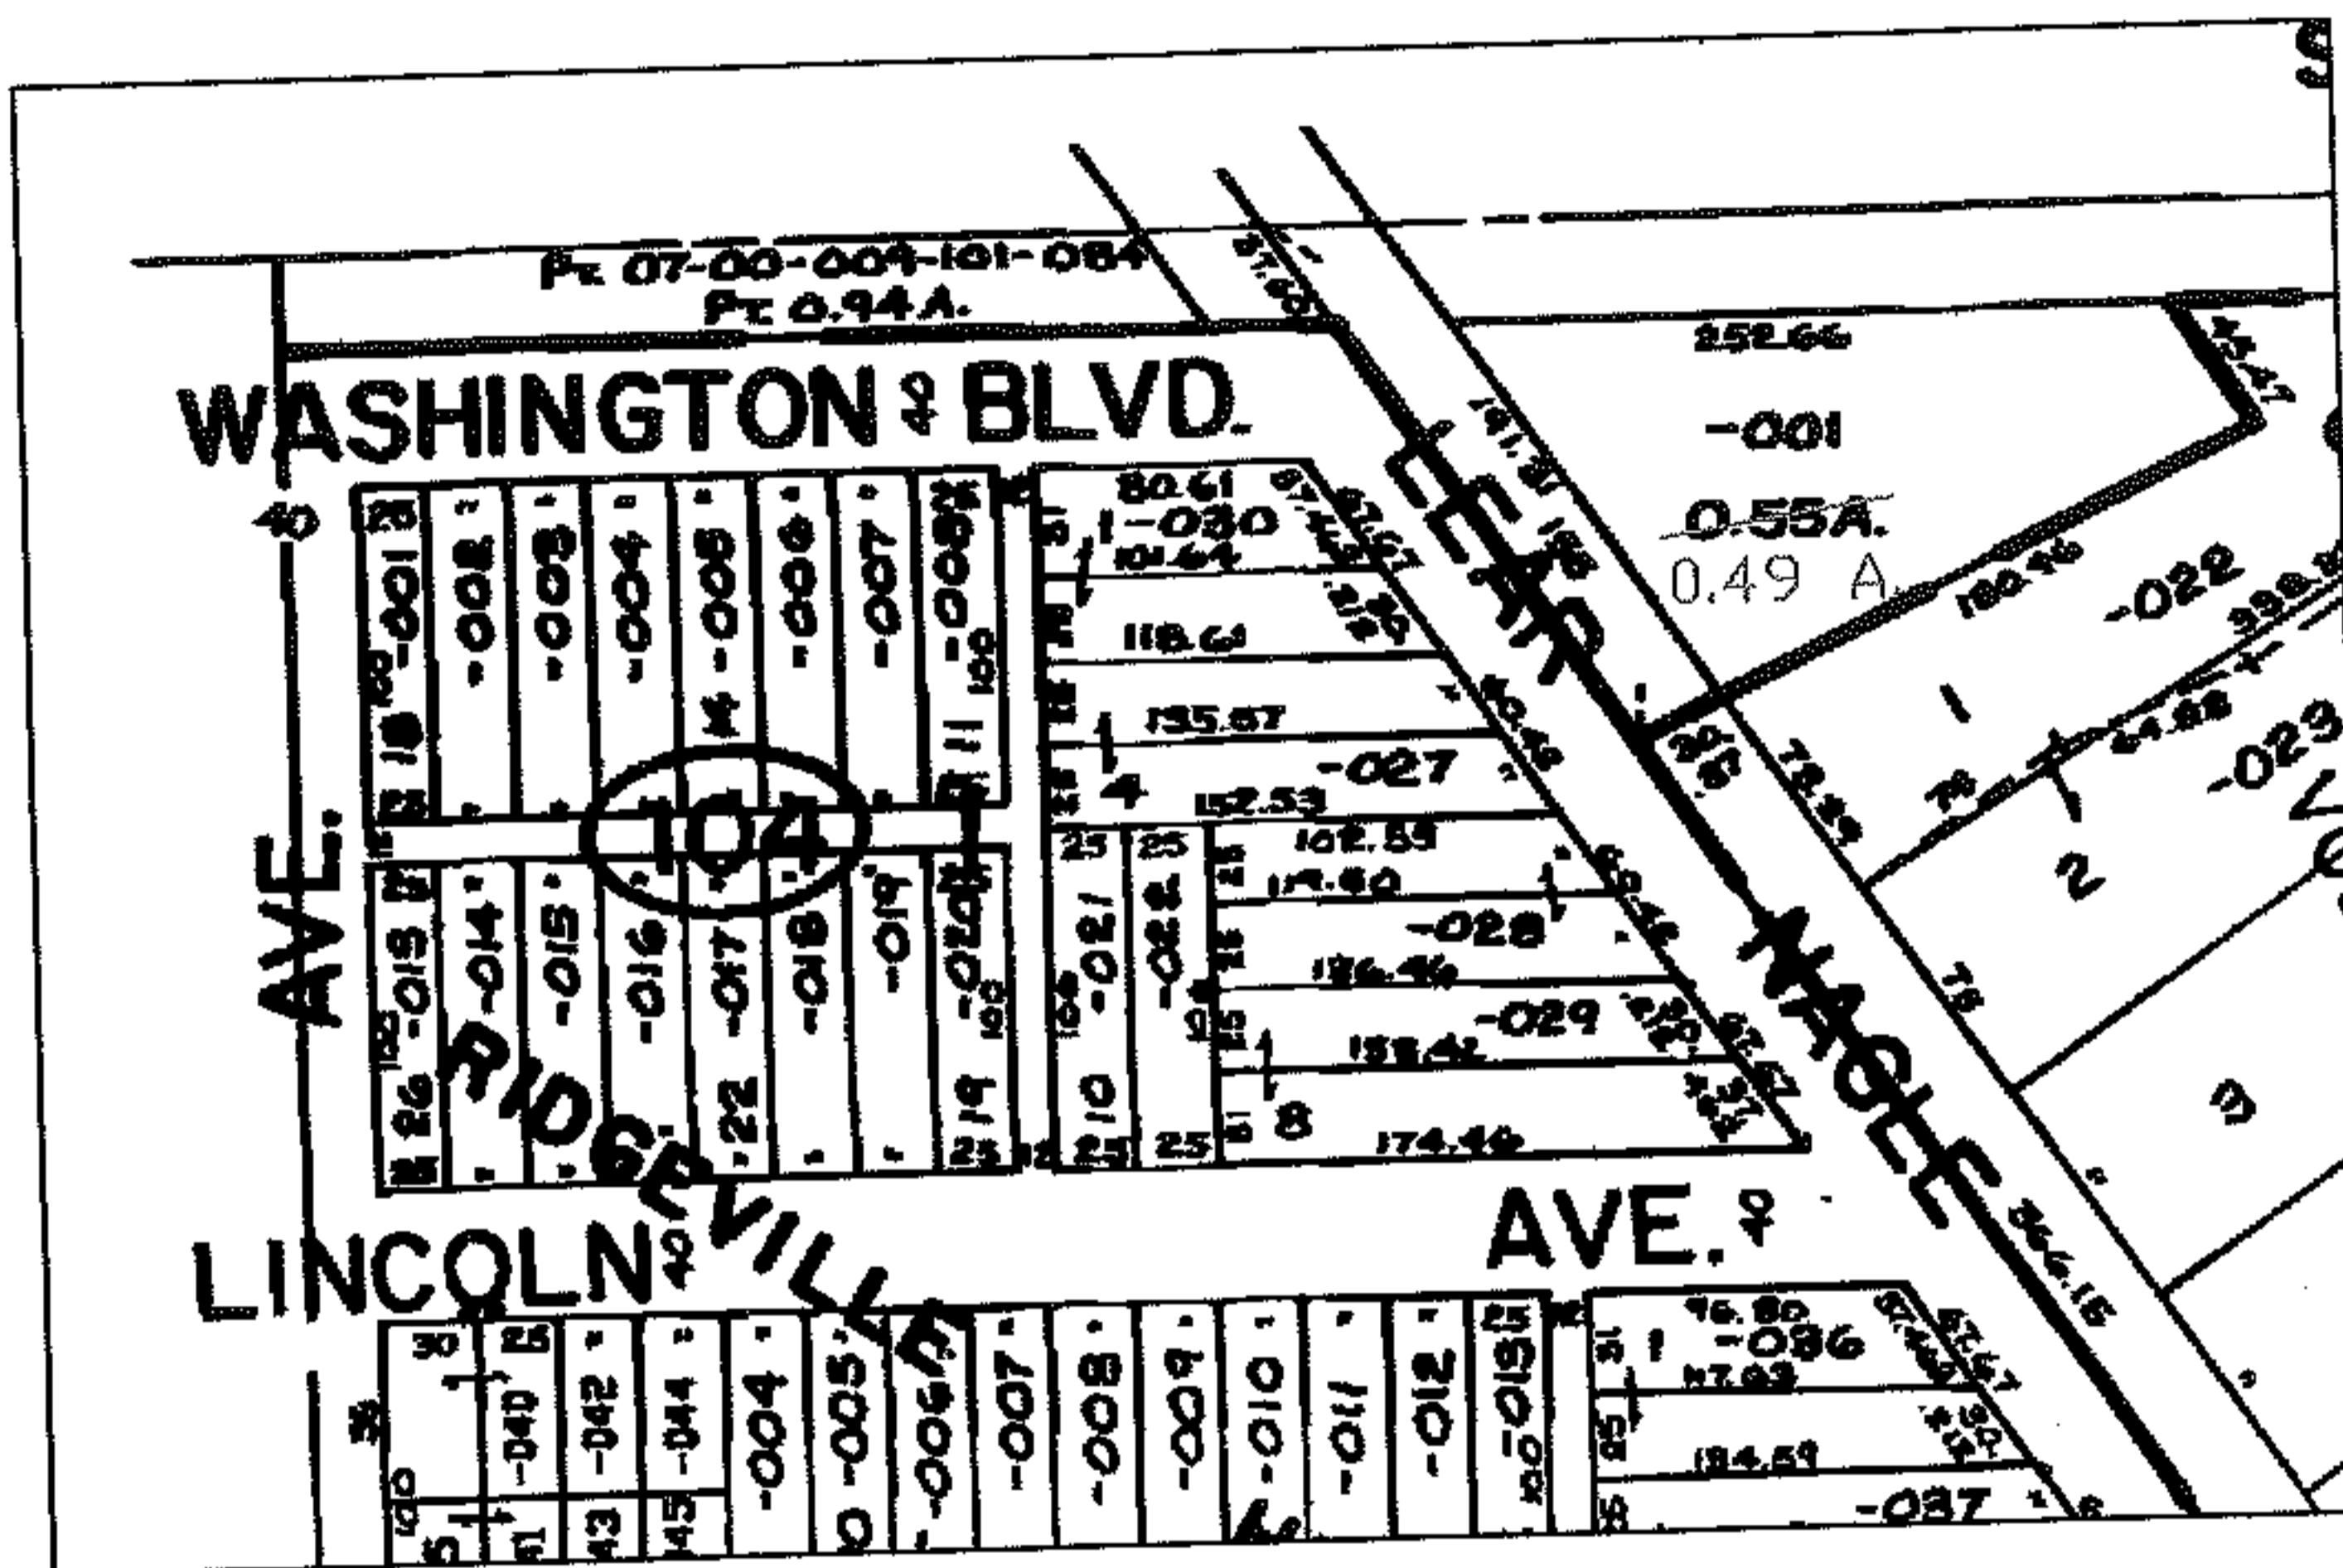

RASTER

PARENT PARCEL: 07-00-009-122-001

06-01392-C

CHILD PARCEL: --SAME--

STARTING POINT:

MAP CORRECTION ONLY

SPLITS/DEEDS PROCESSED
LORAIN COUNTY TAX MAP DEPARTMENT
226 MIDDLE AVE. ELYRIA, OHIO

SURVEYED BY: N/A
CLOSURE: N/A
MAP PAGE(S): 07-00-009-B
APPROVED BY: DRH DATE: 8/25/2006
SCALE: 1" = 200 PRIOR INSTRUMENT: 20030935348