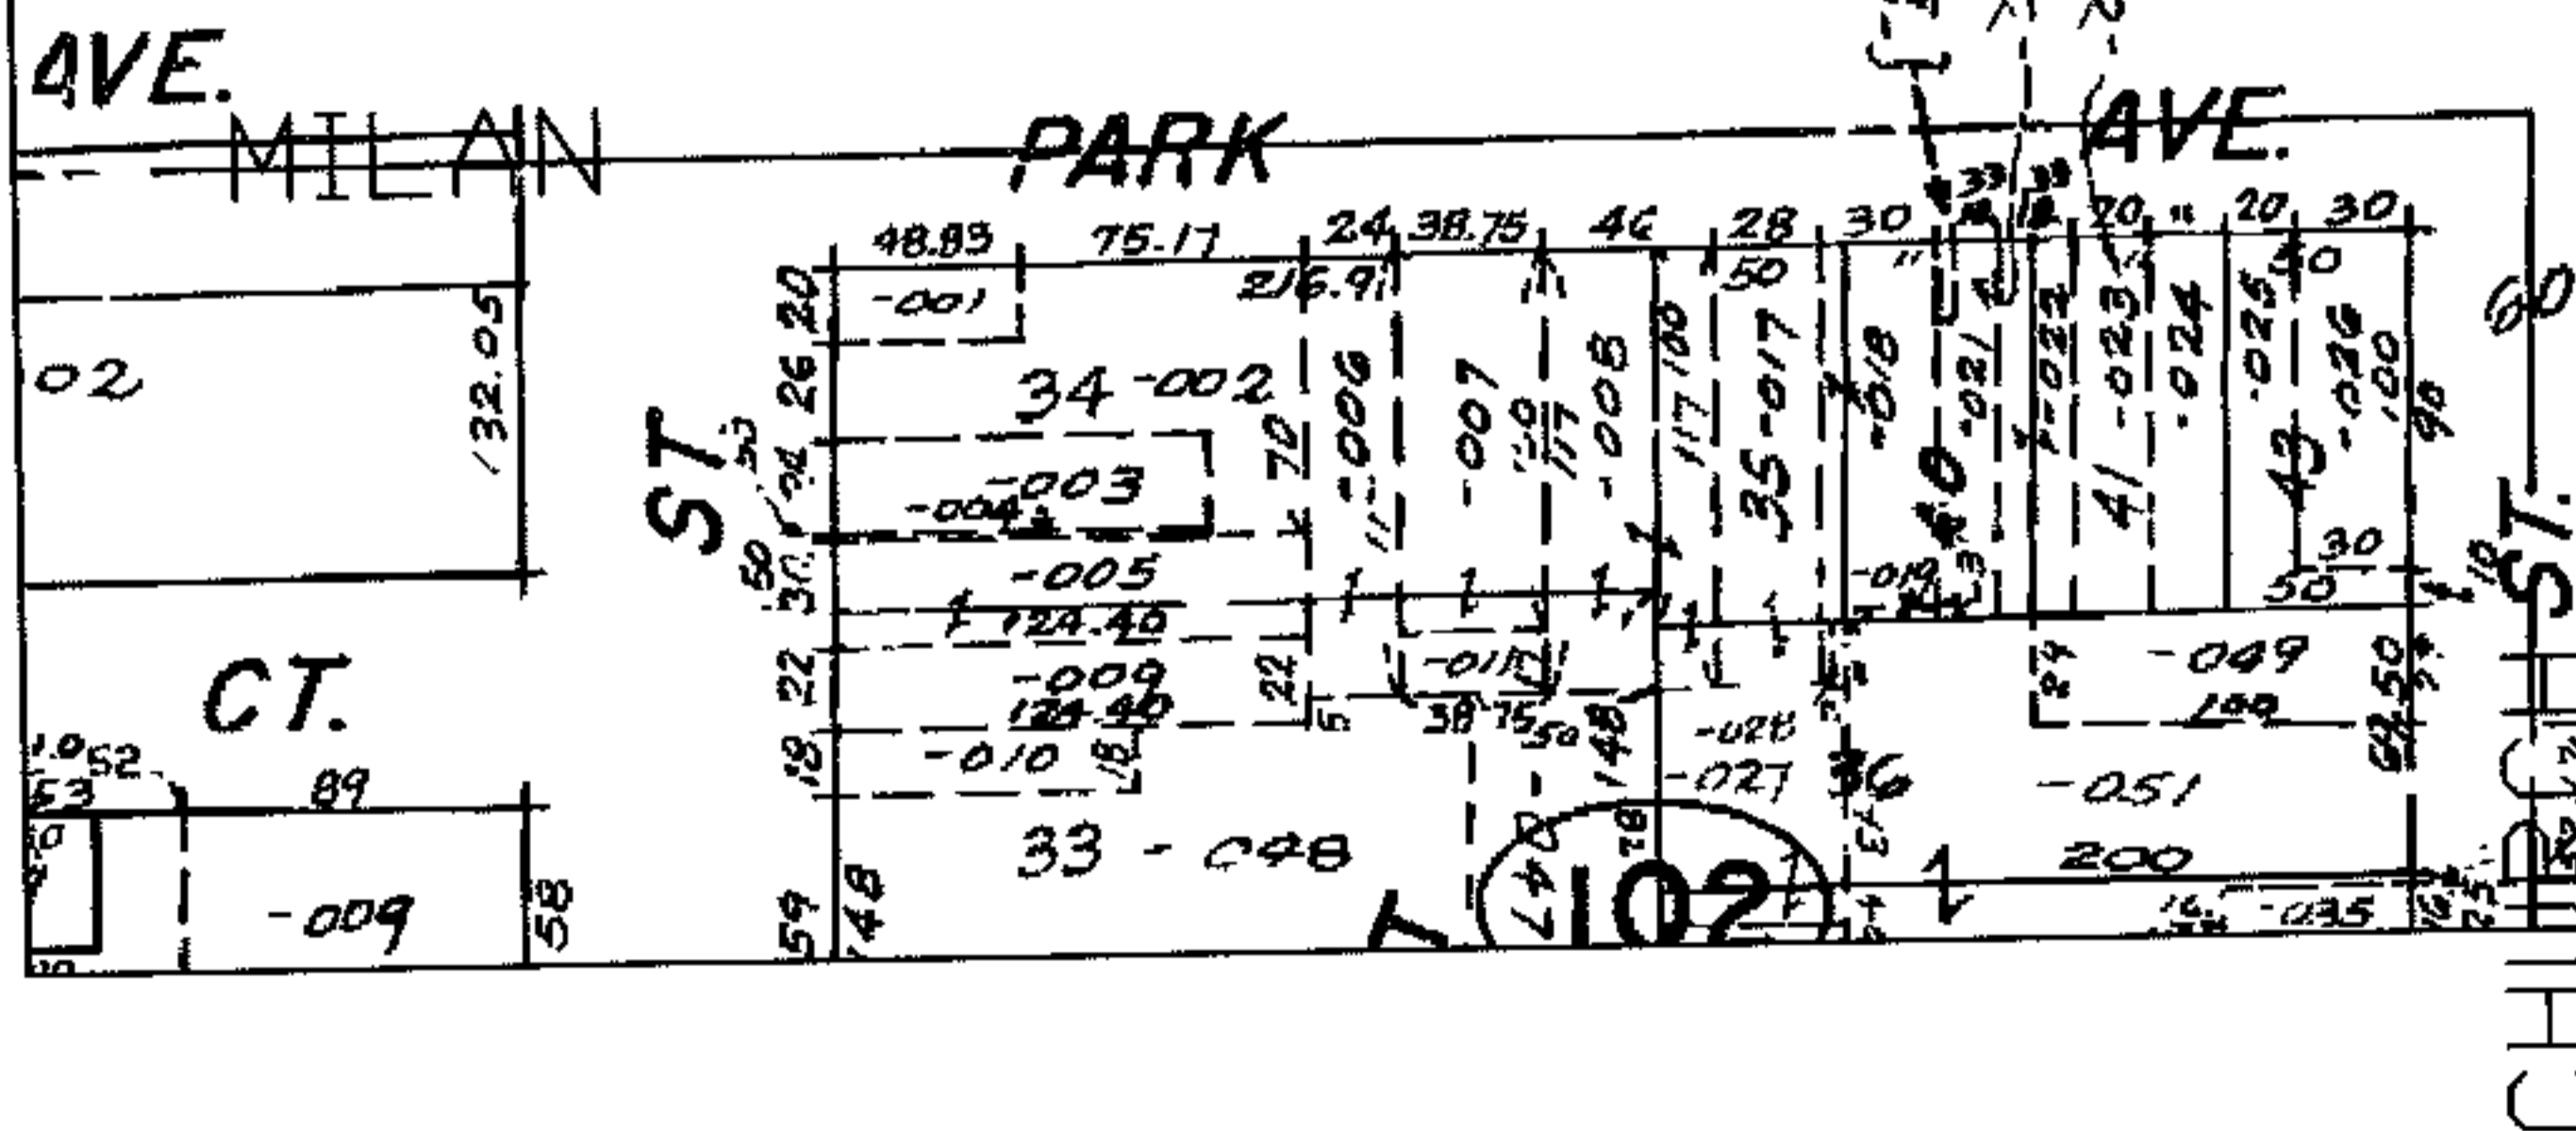

MASTER

PARENT PARCEL: 05-00-024-102-044 & -045

06-01387-D

CHILD PARCEL: --NONE--

STARTING POINT: MILAN PARK AVE AND CHURCH ST

DROP FROM DUPLICATE
PER AUDITOR

SEE 5-00-023-A

SPLITS/DEEDS PROCESSED

LORAIN COUNTY TAX MAP DEPARTMENT
226 MIDDLE AVE. ELYRIA, OHIO

SURVEYED BY: N/A

CLOSURE: N/A

MAP PAGE(S): 05-00-024-A

APPROVED BY: DRH DATE: 8/15/2006

SCALE: 1" = 200 PRIOR INSTRUMENT: 20030909671