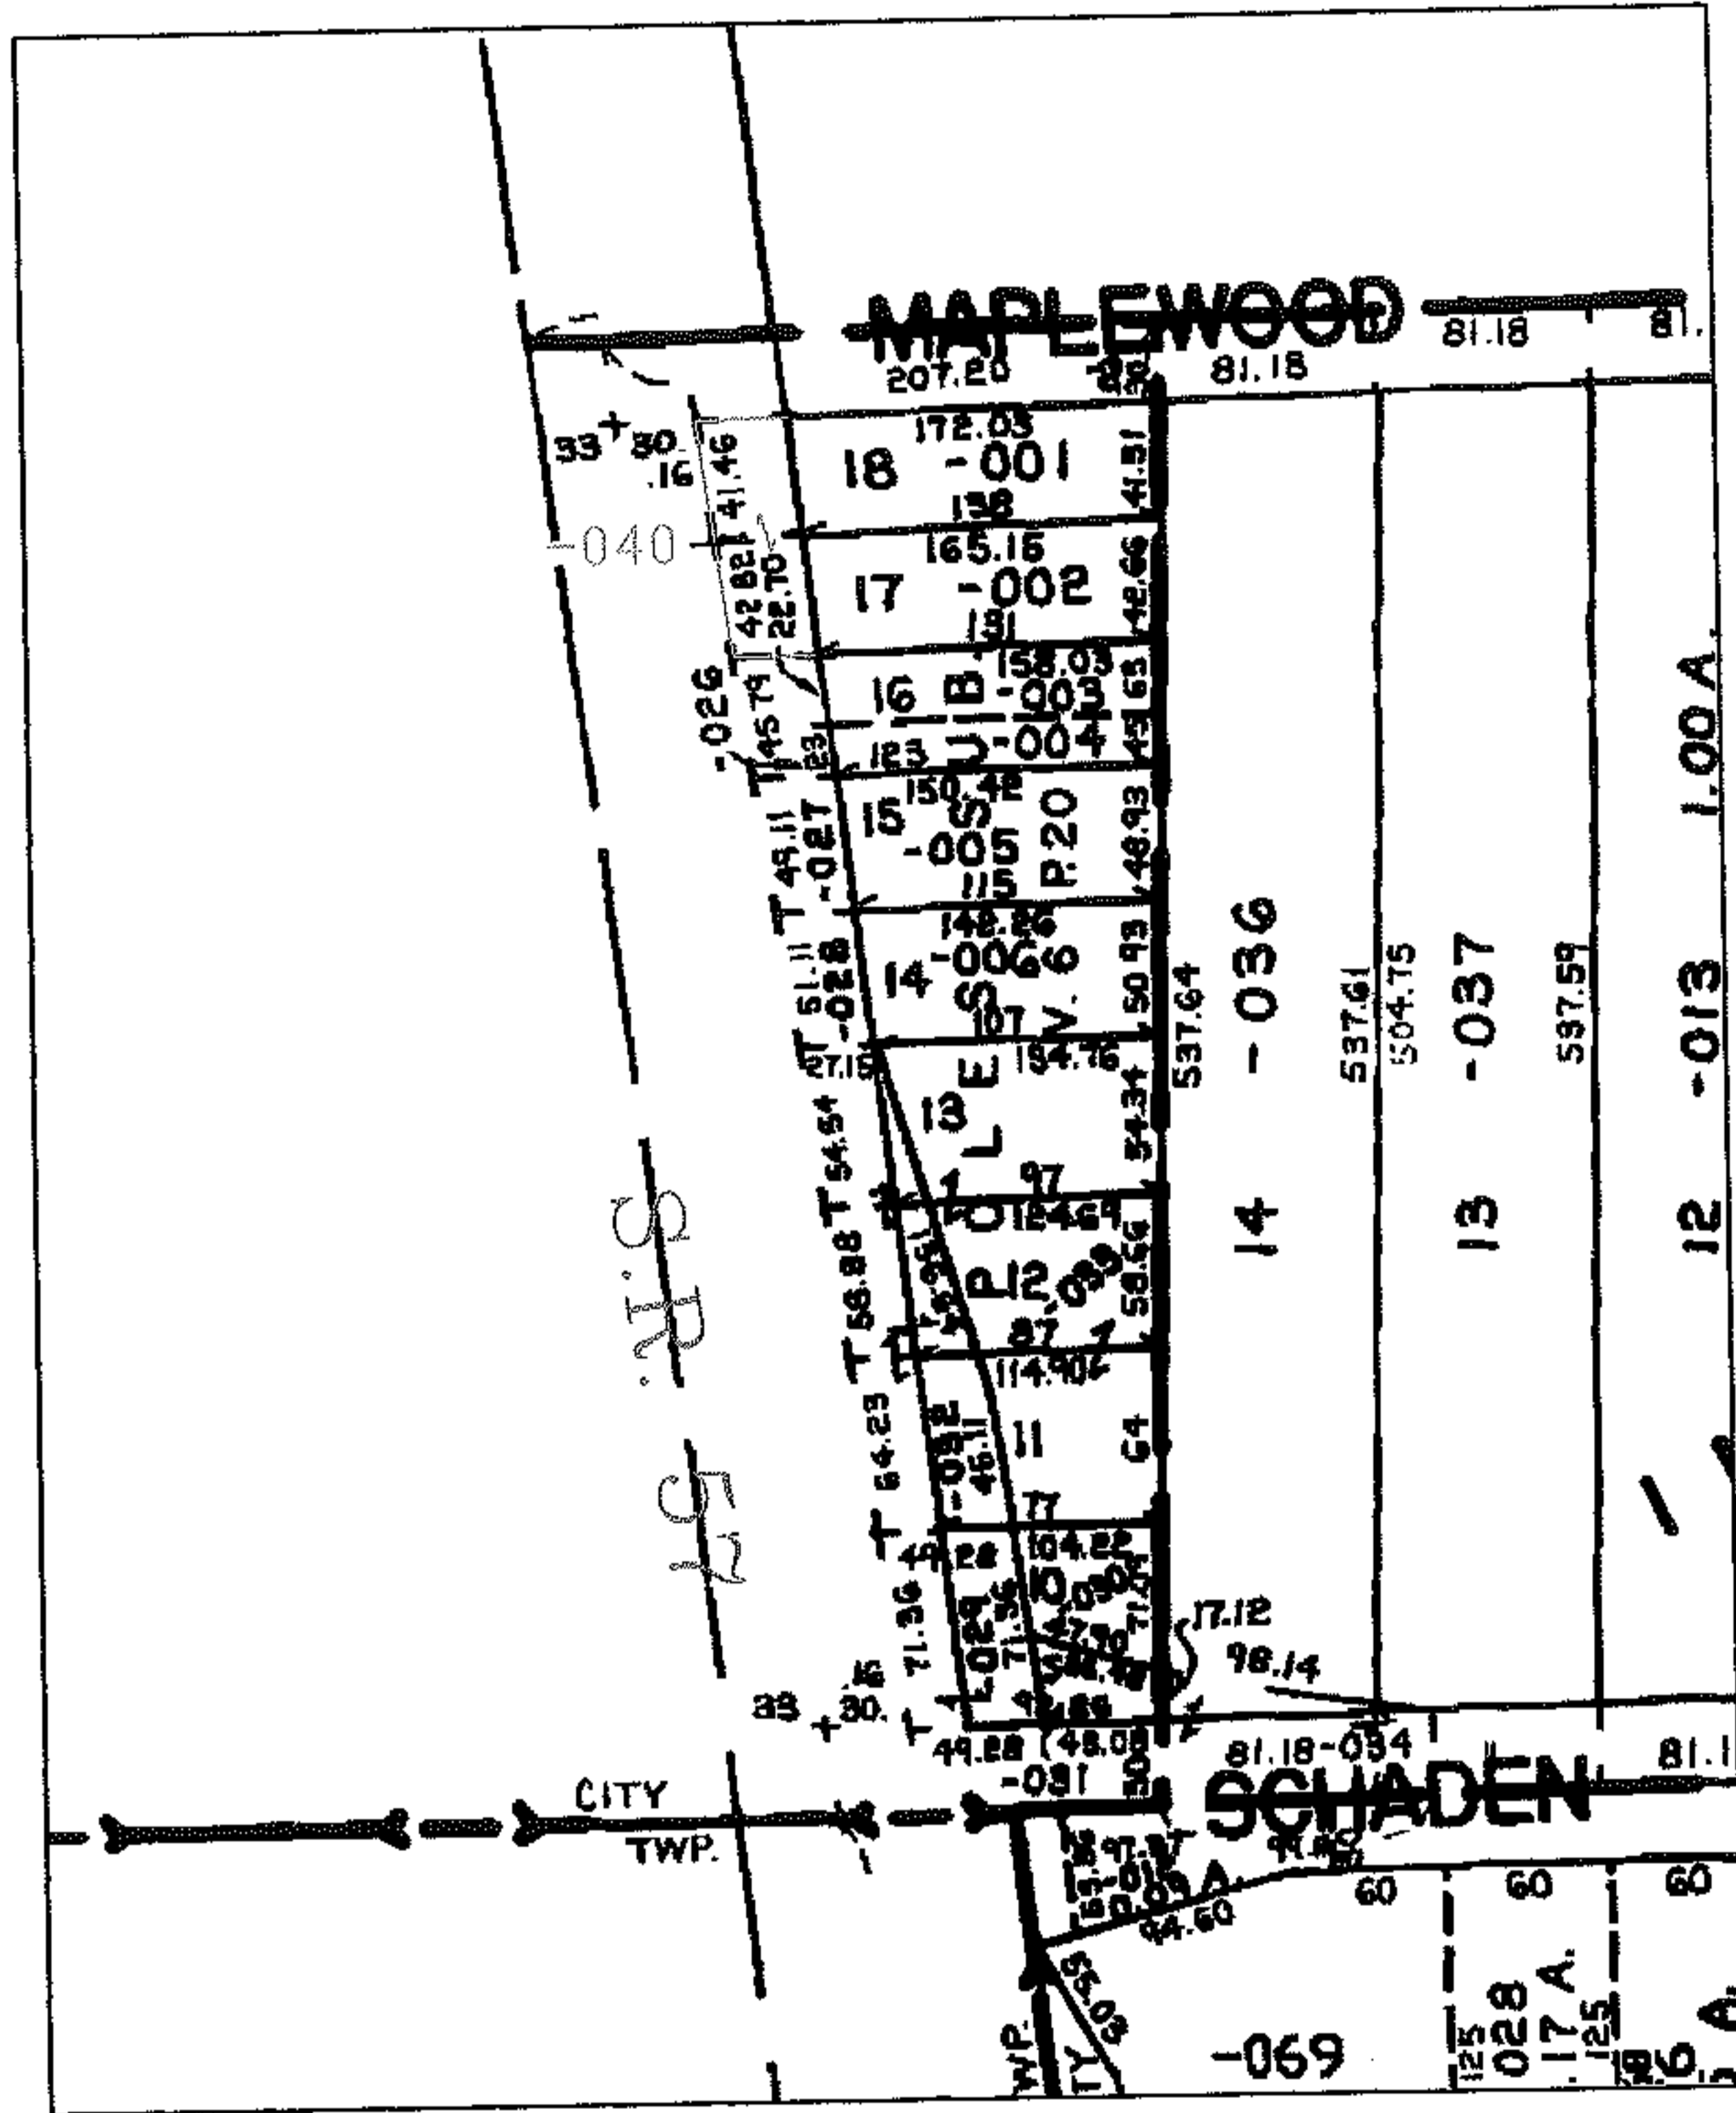

MASTER

PARENT PARCEL: 06-23-012-105-037

06-01383-D

CHILD PARCEL: --SAME--

STARTING POINT: INT MAPLEWOOD RD AND S.R. 57

ADD TO DUP

SPLITS/DEEDS PROCESSED
LORAIN COUNTY TAX MAP DEPARTMENT
226 MIDDLE AVE. ELYRIA, OHIO

SURVEYED BY: N/A
CLOSURE: N/A
MAP PAGE(S): 06-28
APPROVED BY: DRH DATE: 12/19/2006
SCALE: 1" = 200' PRIOR INSTRUMENT: