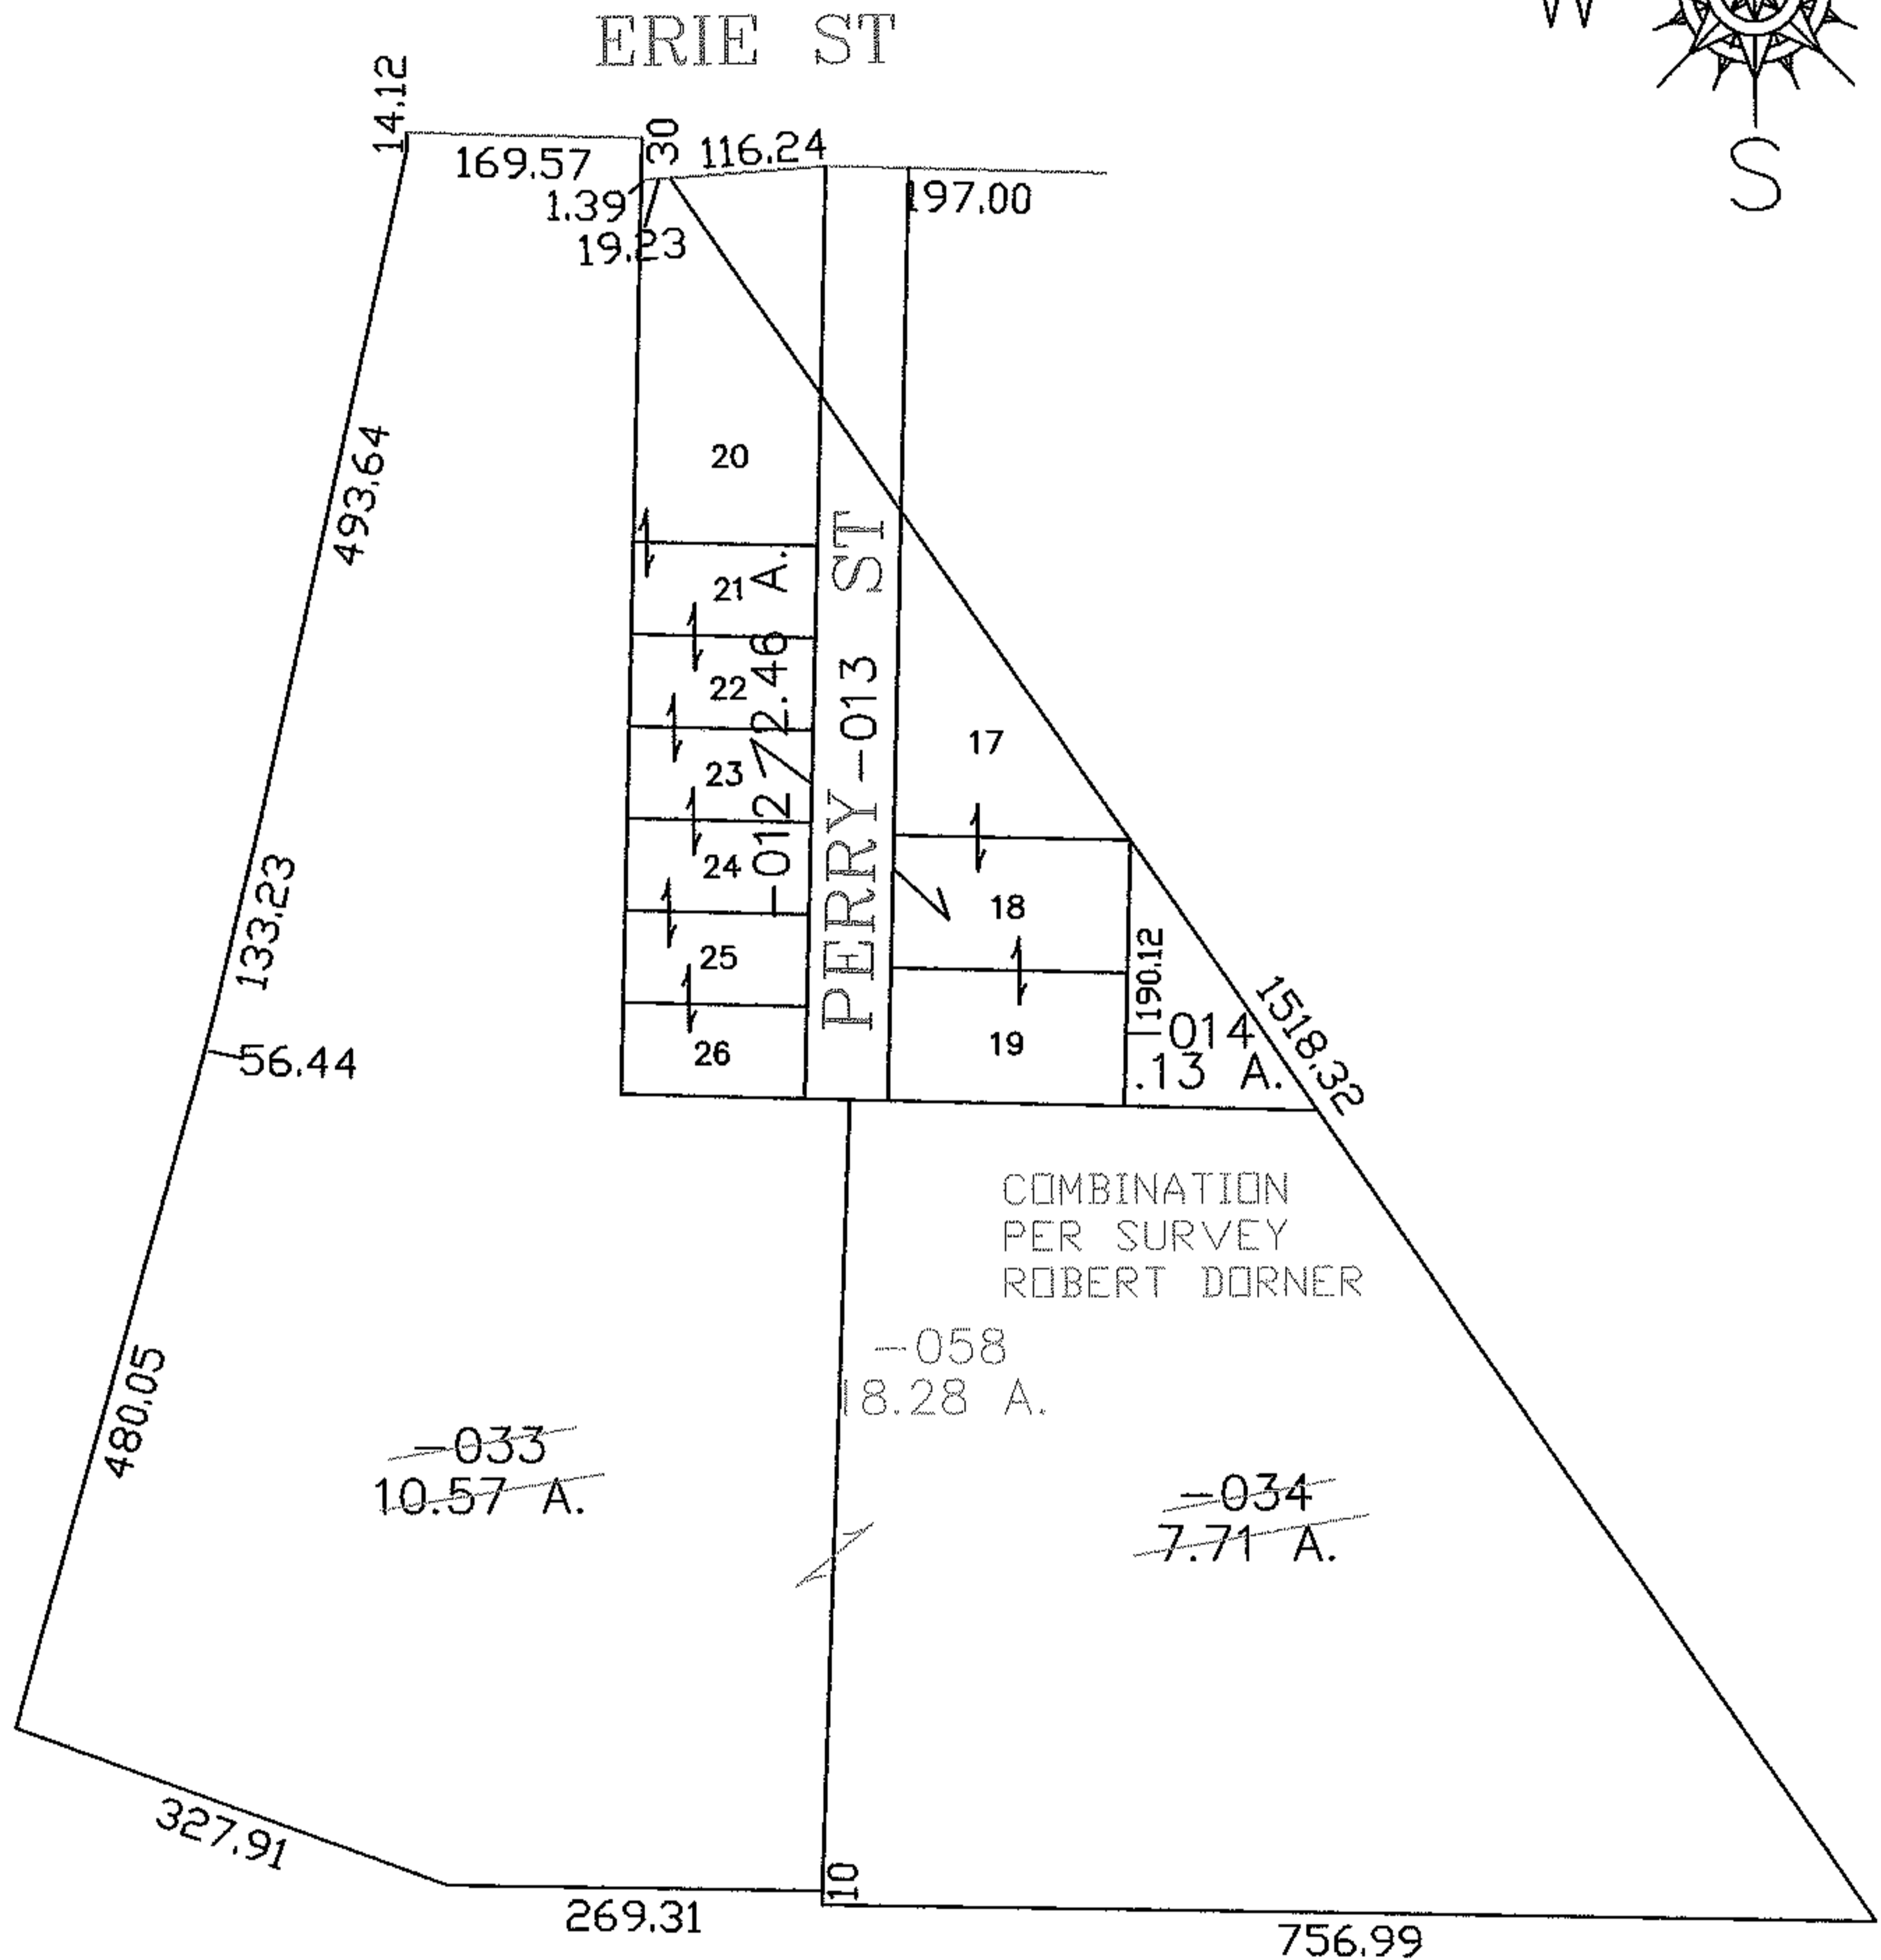

PARENT PARCEL: 18-00-027-112-033 & -034

CHILD PARCEL: 18-00-027-112-058

STARTING POINT:

06-01359-D

PRIOR INSTRUMENT: 970484709-1245

SPLITS/DEEDS PROCESSED
LORAIN COUNTY TAX MAP DEPARTMENT
 226 MIDDLE AVE. ELYRIA, OHIO

SURVEYED BY: ROBERT DORNER
 CLOSURE: 1:10,000
 MAP PAGE(S): 18-00-027-D
 APPROVED BY: DRH DATE: 7/24/2006
 SCALE: 1" = 200'