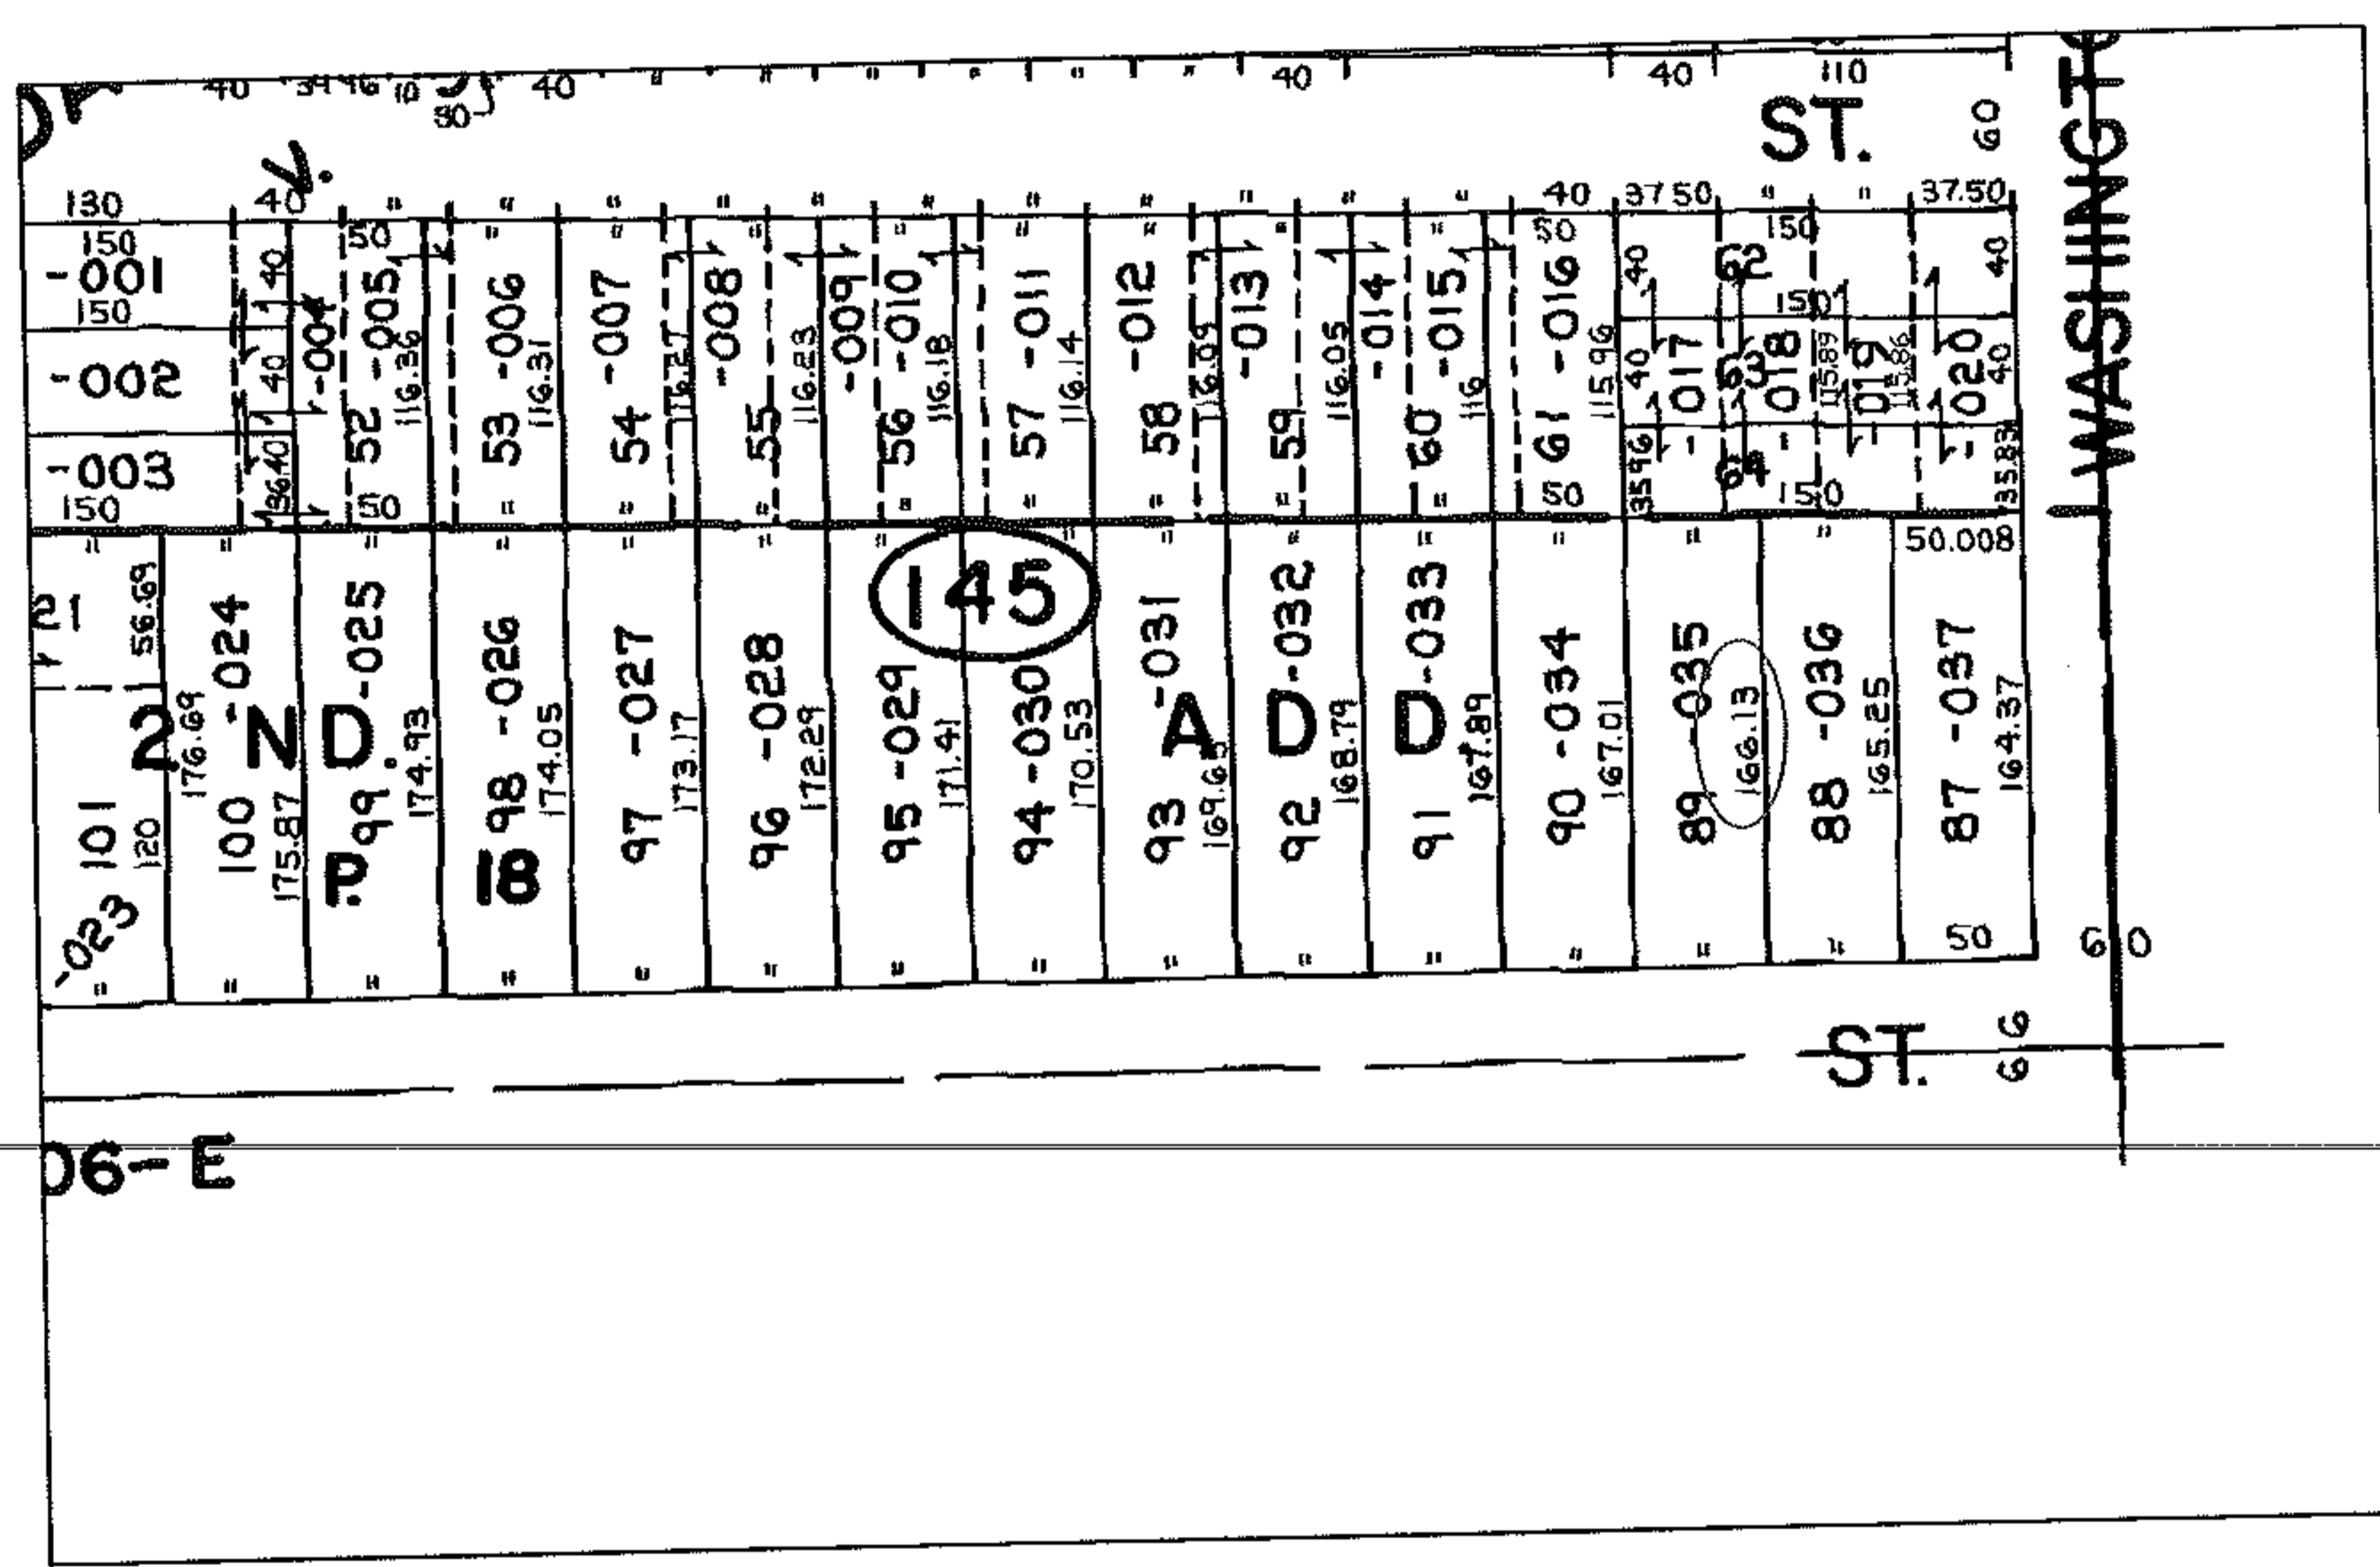

RASTER

PARENT PARCEL: 02-01-006-145-036

CHILD PARCEL: --SAME--

STARTING POINT: SUBLOT 88

06-01296-C

DEPTH CORR PER PLAT

**SPLITS/DEEDS PROCESSED**  
 LORAIN COUNTY TAX MAP DEPARTMENT  
 226 MIDDLE AVE. ELYRIA, OHIO

SURVEYED BY: N/A  
 CLOSURE: N/A  
 MAP PAGE(S): 02-01-006-C  
 APPROVED BY: DRH DATE: 6/13/2006  
 SCALE: 1" = 200 PRIOR INSTRUMENT: