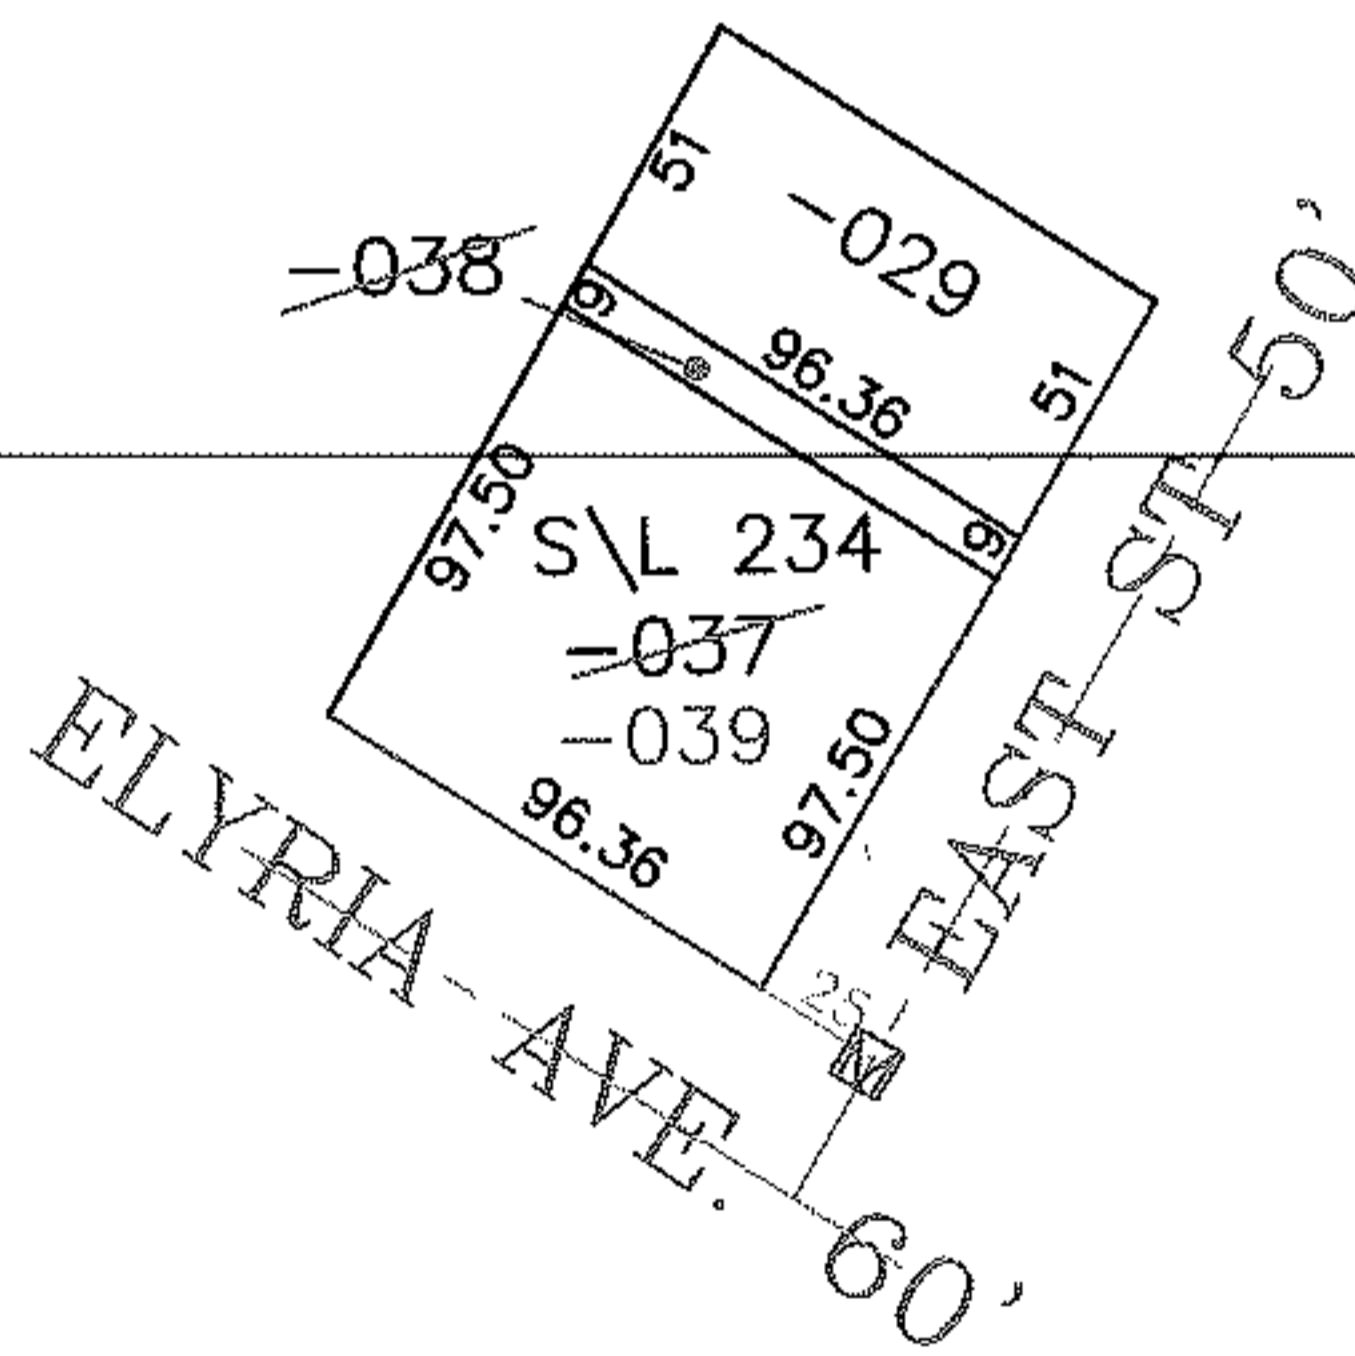

EASTER

PARENT PARCEL: 05-00-024-124-037 & -038

CHILD PARCEL: 05-00-024-124-039

STARTING POINT: BEGINNING IN THE S.E. CORNER OF S\L 234

05-01217-C

# RE-COMBINATION

~~05-00-024-124-037~~

~~05-00-024-124-038~~

05-00-024-124-039

97.50 X 96.36

## SPLITS/DEEDS PROCESSED

LORAIN COUNTY TAX MAP DEPARTMENT  
226 MIDDLE AVE. ELYRIA, OHIO

SURVEYED BY: TIMOTHY J. FELLER

CLOSURE: 1:10,000

MAP PAGE(S): 05-00-024-B

APPROVED BY: DRH DATE: 10/13/2005

SCALE: 1"=100 PRIOR INSTRUMENT: 20000703751