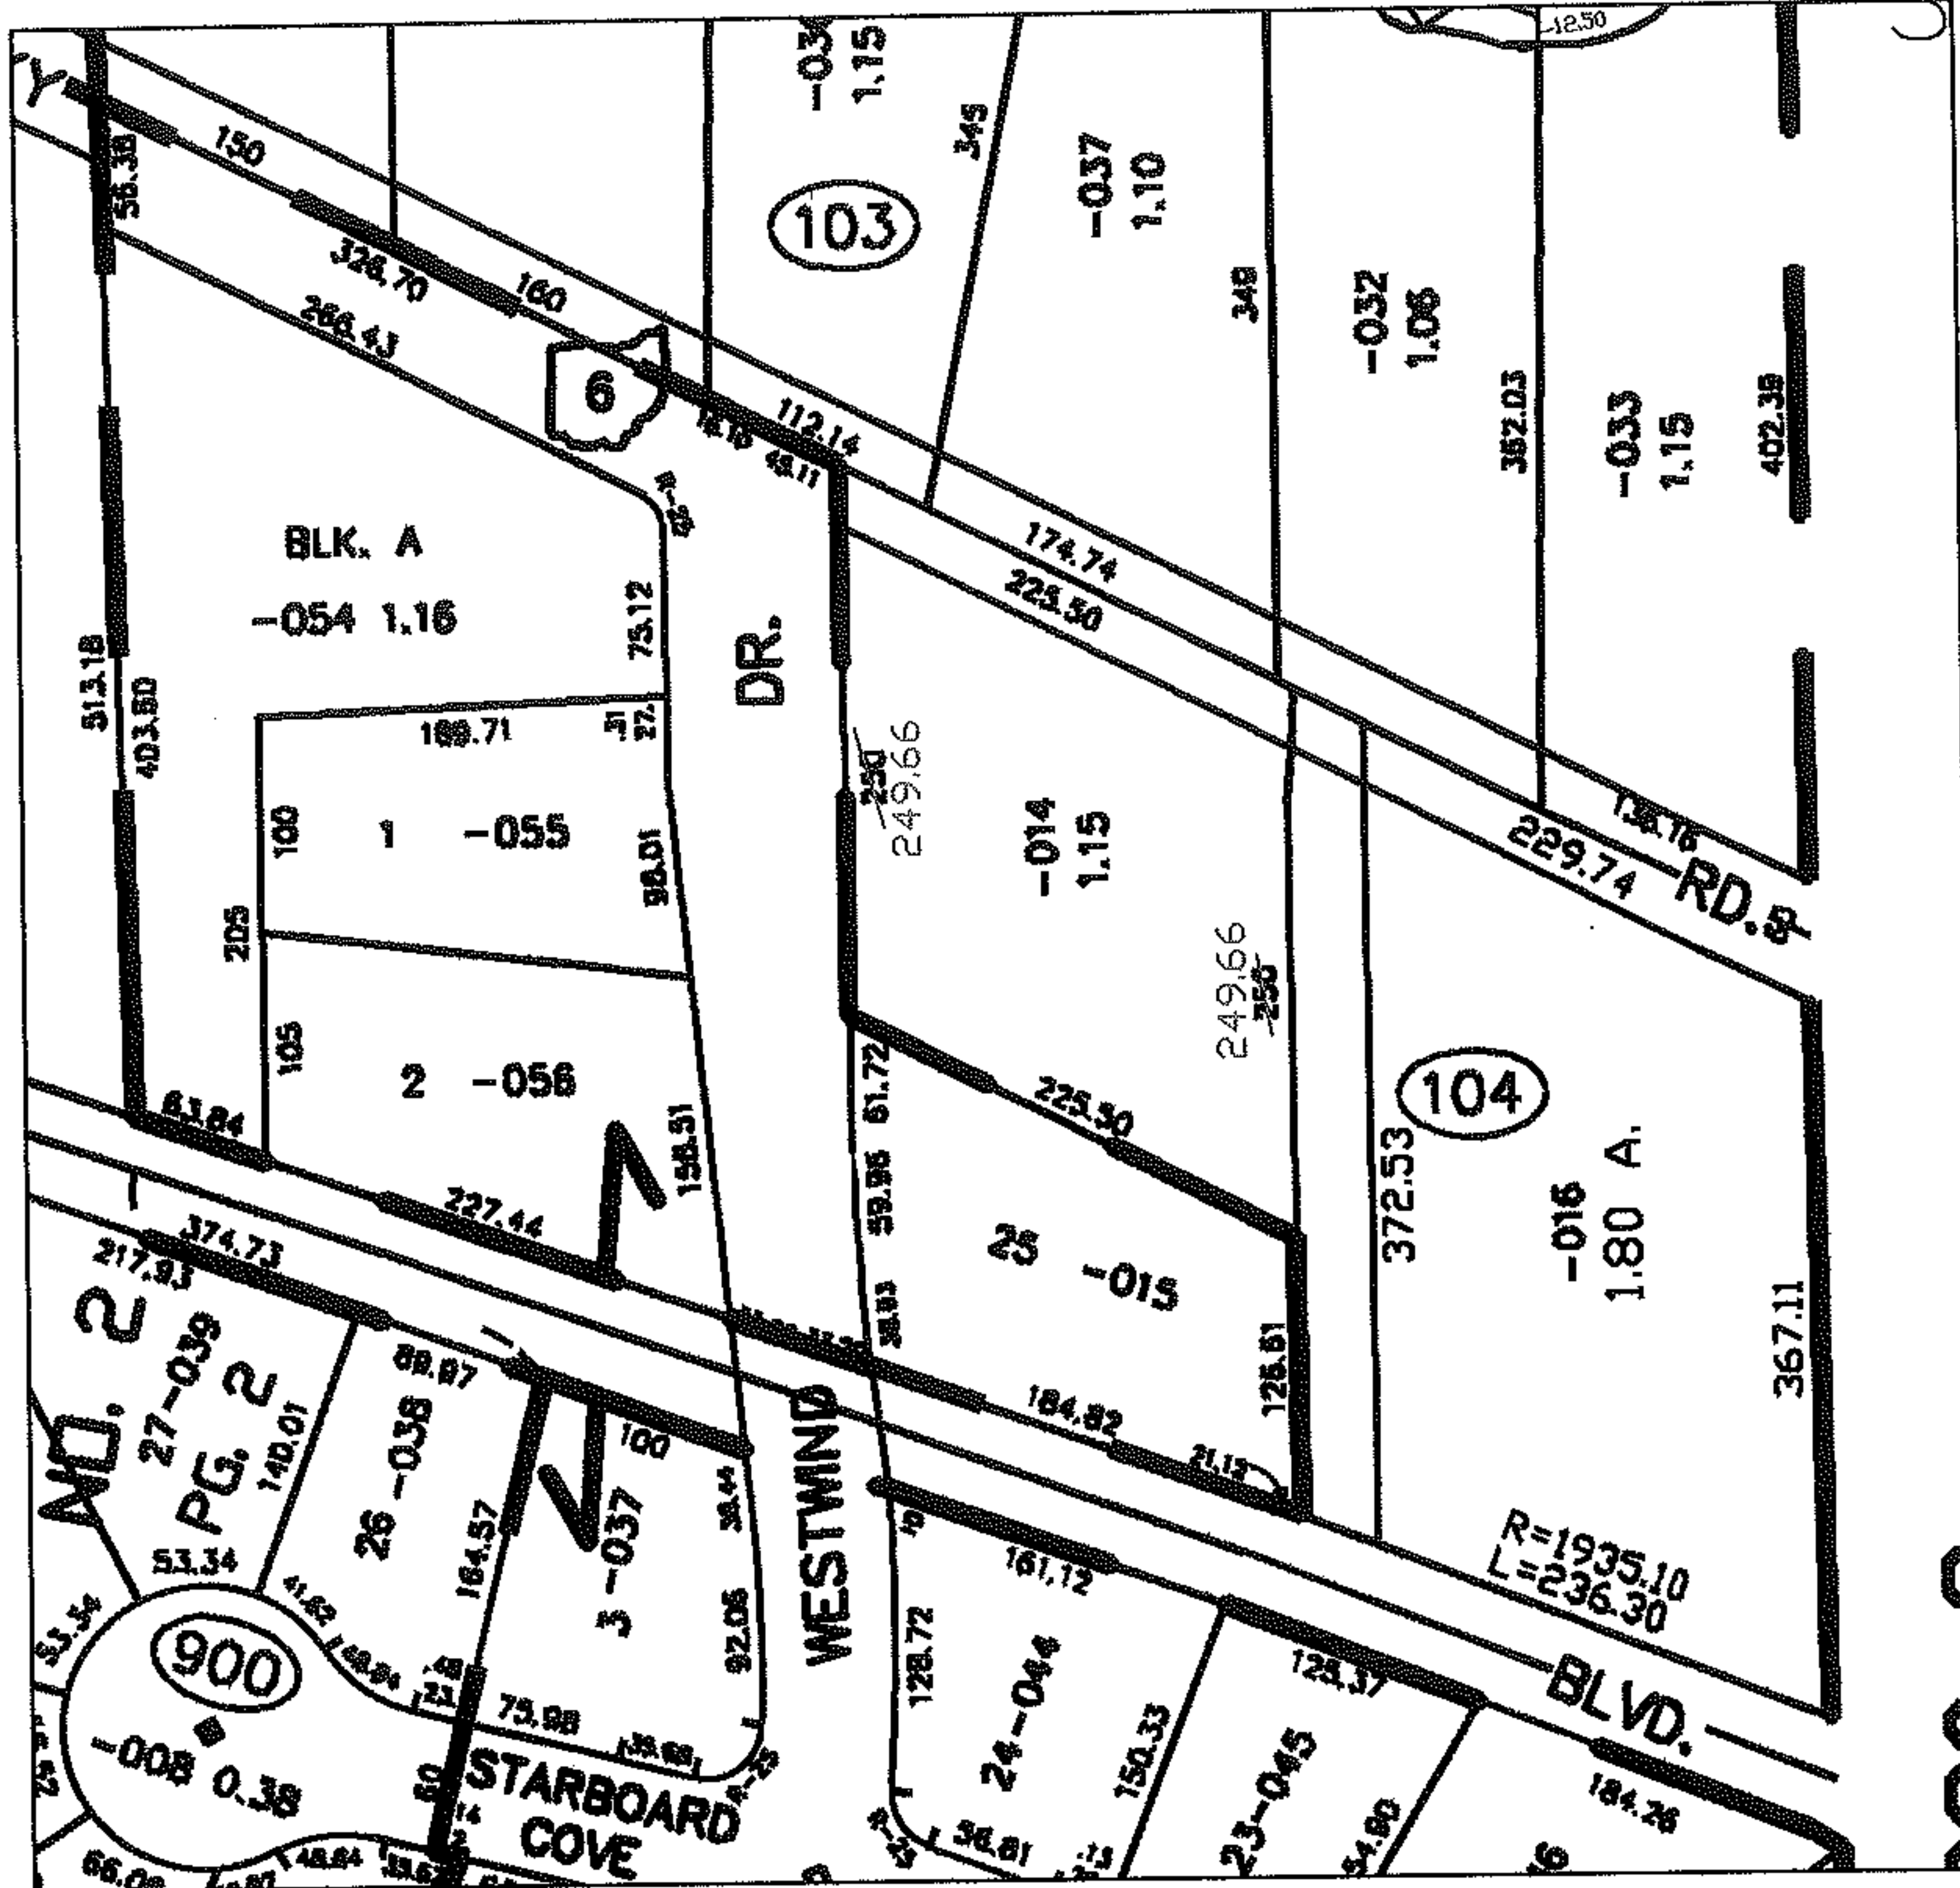

PARENT PARCEL: 04-00-030-104-014

05-01198-C

CHILD PARCEL: --SAME--

STARTING POINT:

MAP CORR ONLY
PER SURVEY
DAVID ELWELL

SPLITS/DEEDS PROCESSED
LORAIN COUNTY TAX MAP DEPARTMENT
226 MIDDLE AVE. ELYRIA, OHIO

SURVEYED BY: DAVID L. ELWELL
CLOSURE: 1:10,000
MAP PAGE(S): 04-00-030-B
APPROVED BY: DRH DATE: 9/14/2005
SCALE: 1" = 200 PRIOR INSTRUMENT: 20050095195