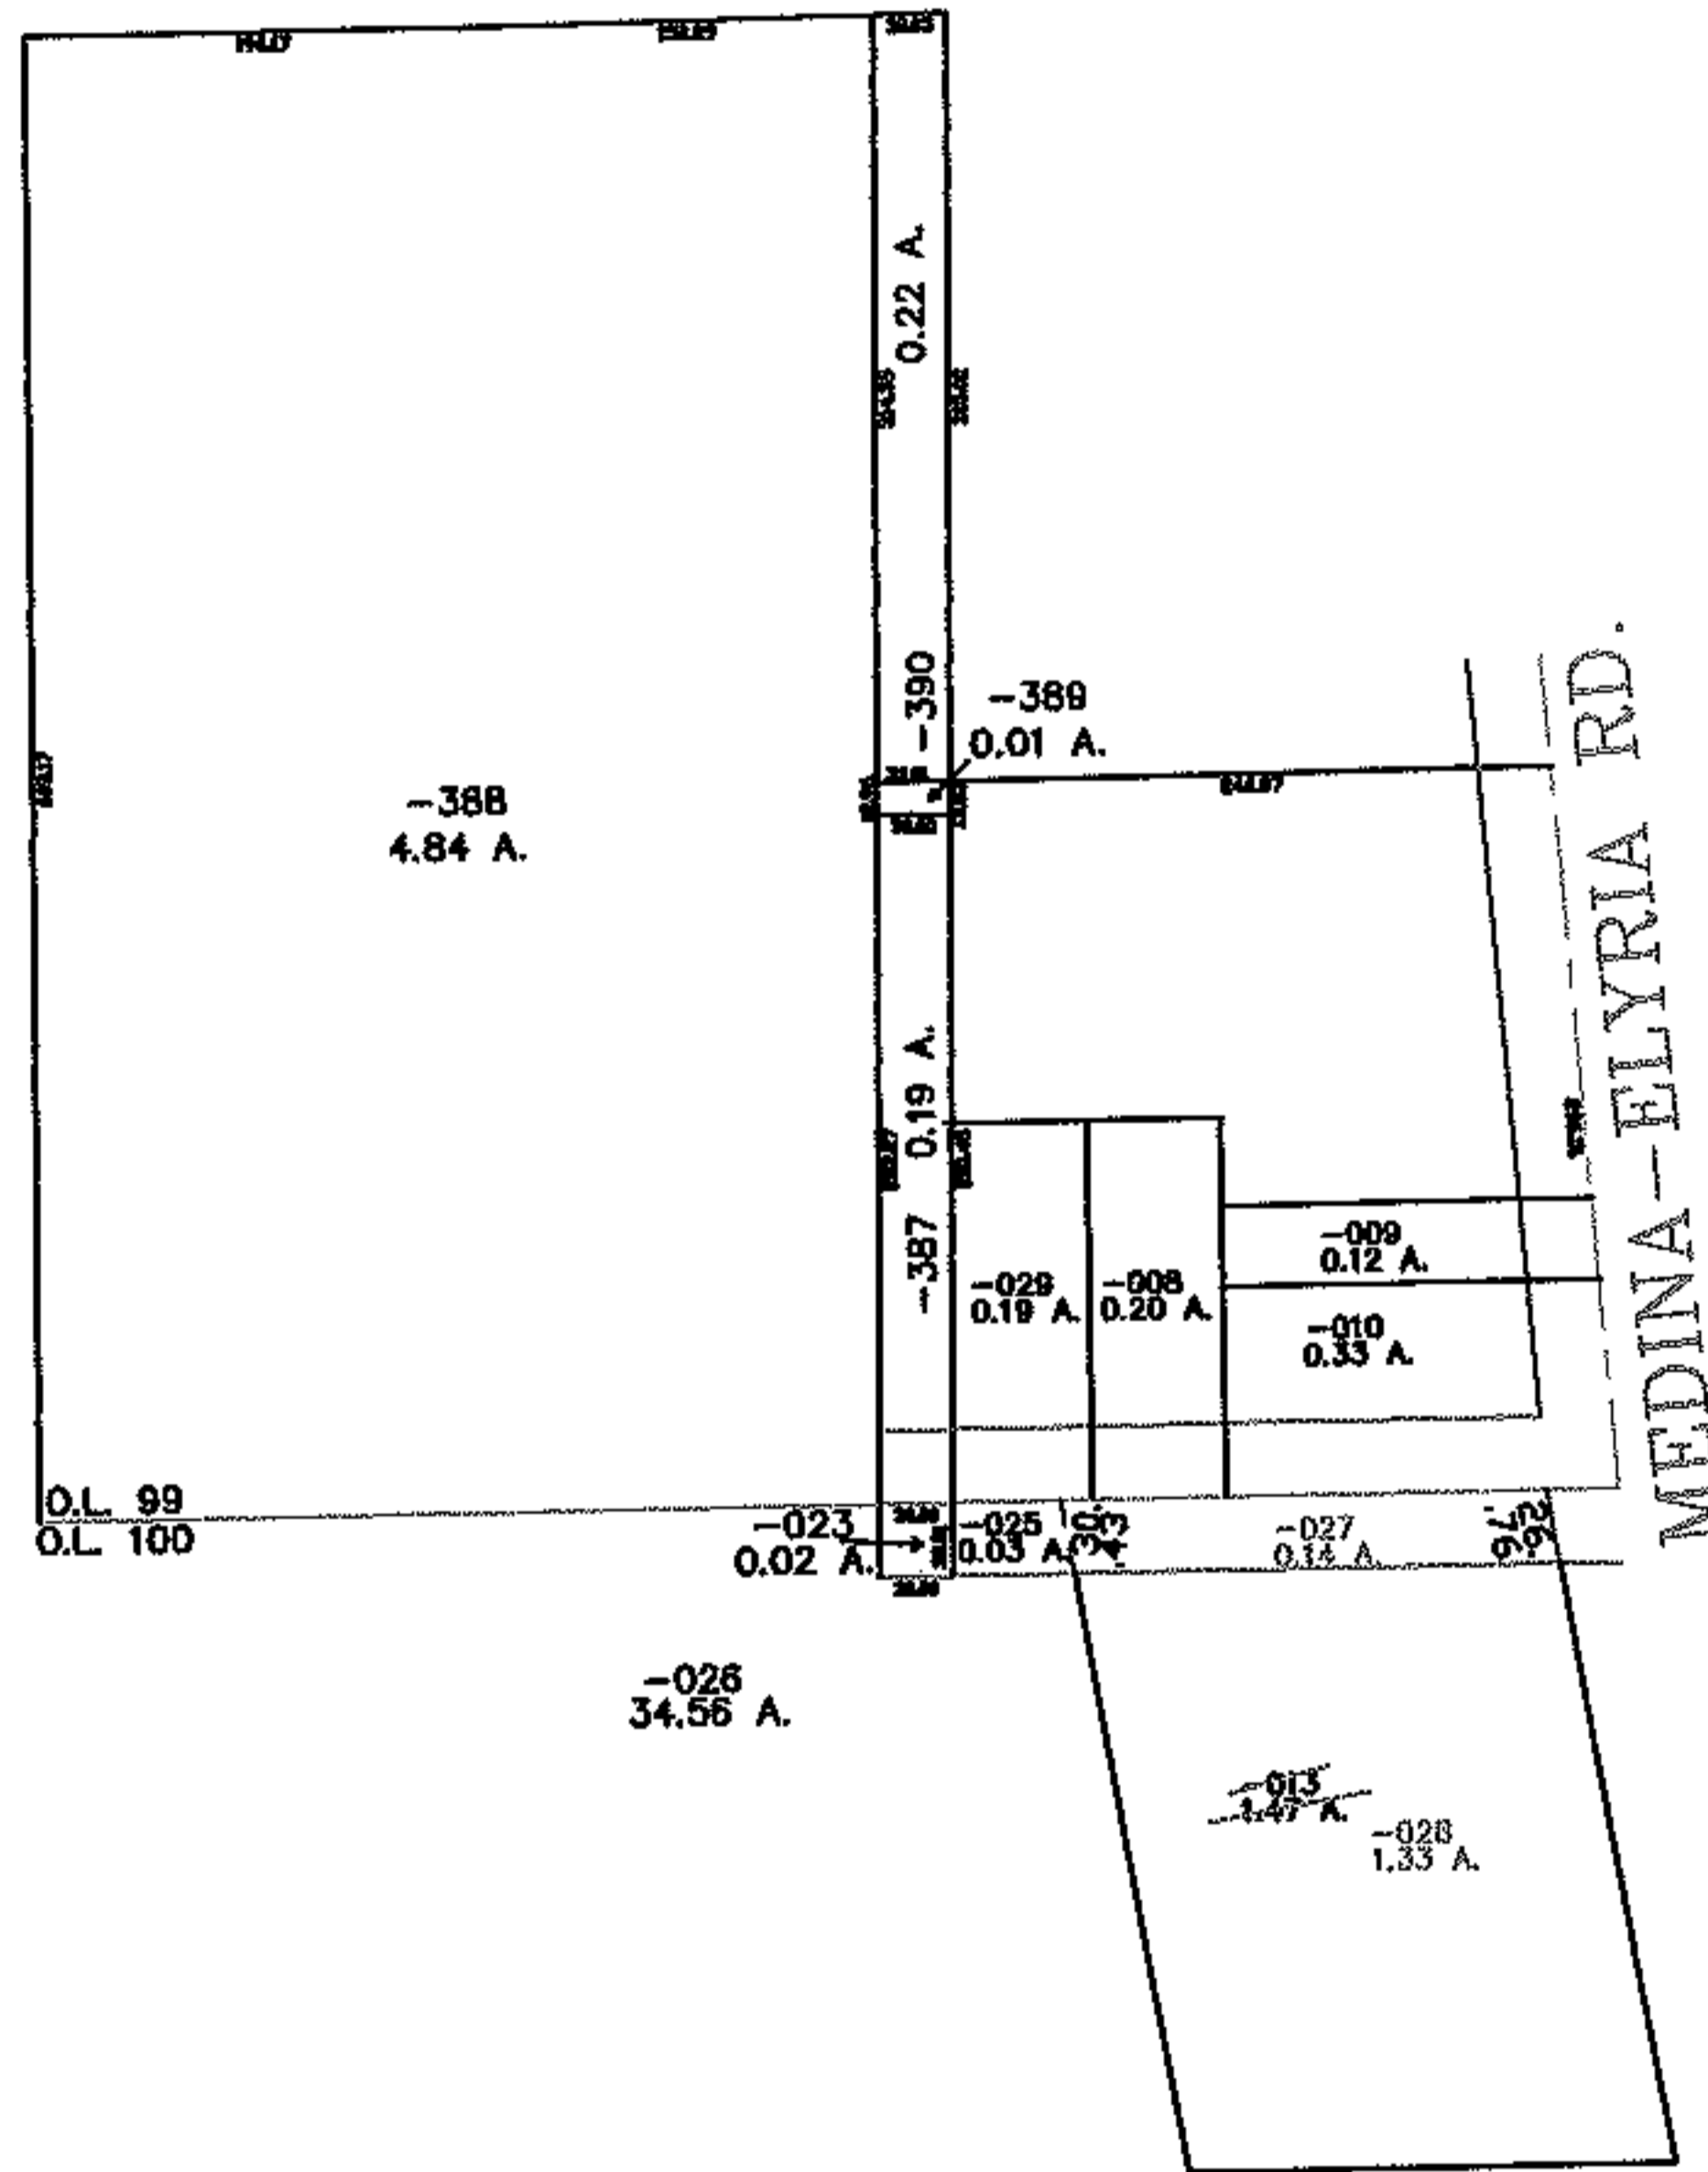

PARENT PARCEL: 11-00-100-101-013

CHILD PARCEL: 11-00-100-101-027, -028

STARTING POINT:

NO. 01168-V

SPLITS/DEEDS PROCESSED
LORAIN COUNTY TAX MAP DEPARTMENT
226 MIDDLE AVE. ELYRIA, OHIO

SURVEYED BY: DANIEL LAUX
CLOSURE: 1:10,000
MAP PAGE(S): 11-00-099-B, 11-00-100-B
APPROVED BY: DRH DATE: 7/8/2005
SCALE: 1" = 200 PRIOR INSTRUMENT: