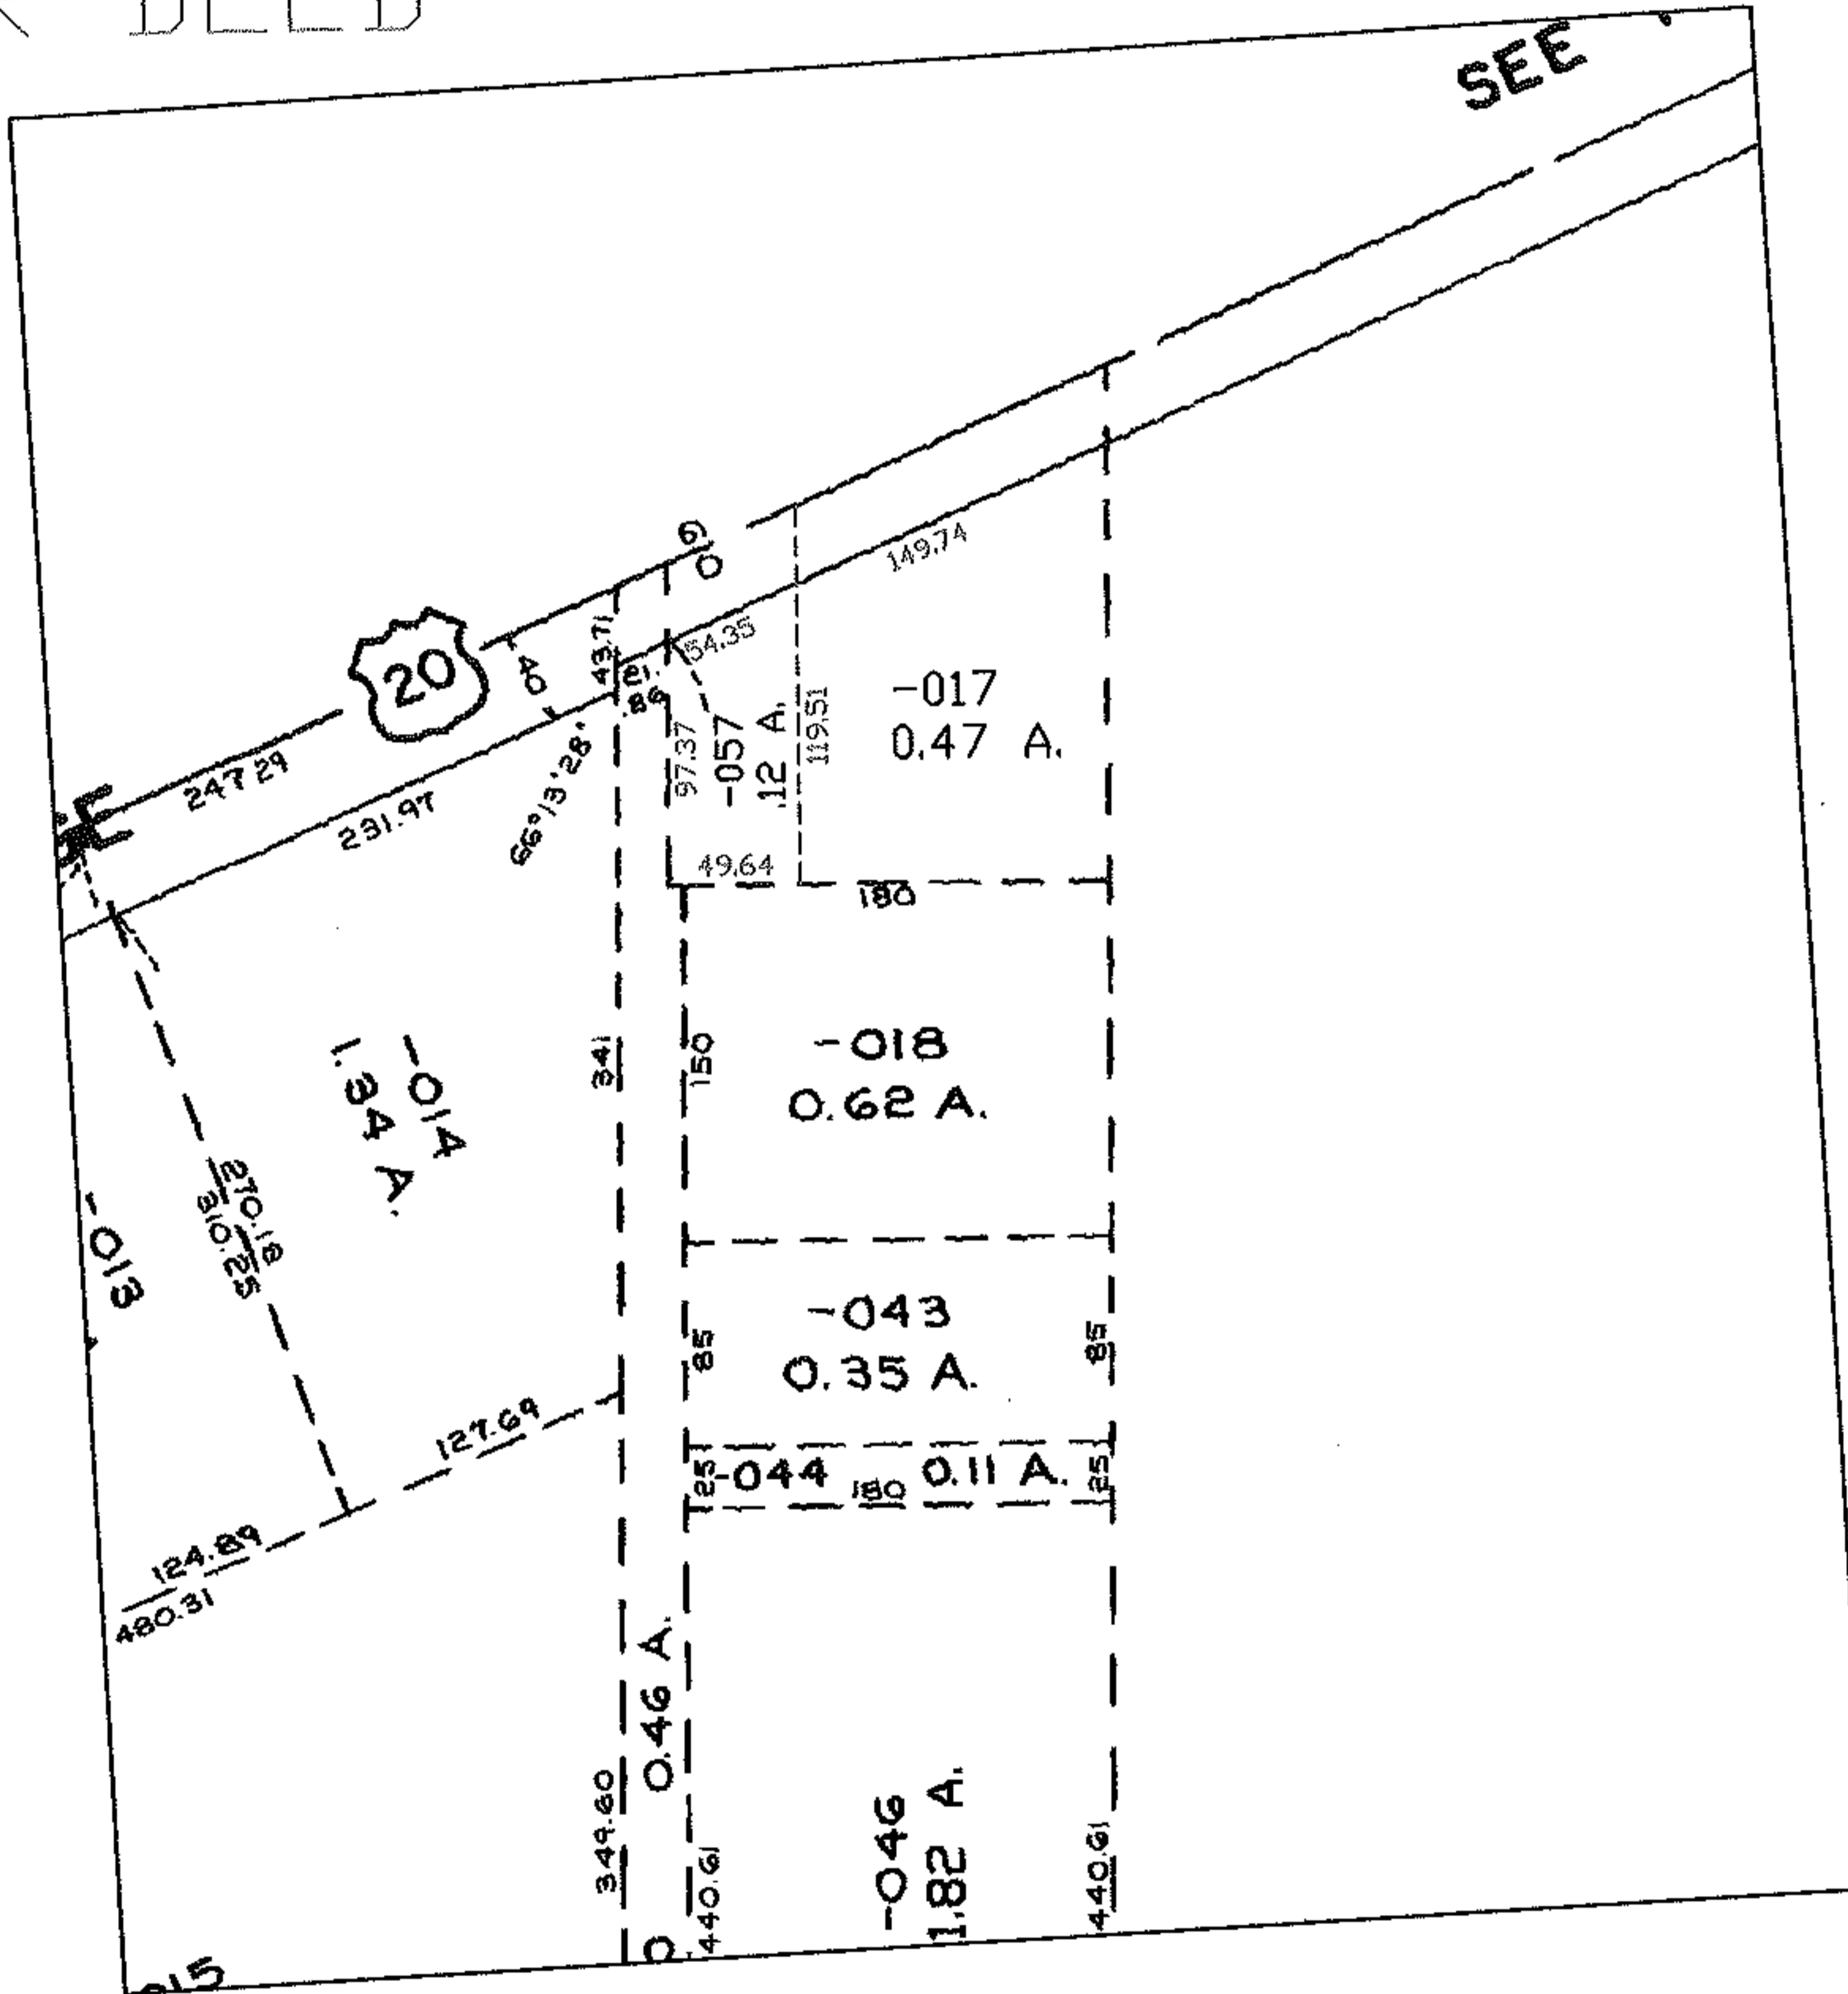

EASTER

PARENT PARCEL: ADD TO DUP.

CHILD PARCEL: 07-00-046-108-057

STARTING POINT:

NO. 01101-D

ADD TO DUP.  
MAP CORR  
PER DEED

NOT TO SCALE

**SPLITS/DEEDS PROCESSED**  
LORAIN COUNTY TAX MAP DEPARTMENT  
226 MIDDLE AVE. ELYRIA, OHIO

SURVEYED BY: N/A  
CLOSURE: N/A  
MAP PAGE(S): 07-00-046-D  
APPROVED BY: DRH DATE: 2/1/2005  
SCALE: 1" = 200 PRIOR INSTRUMENT: