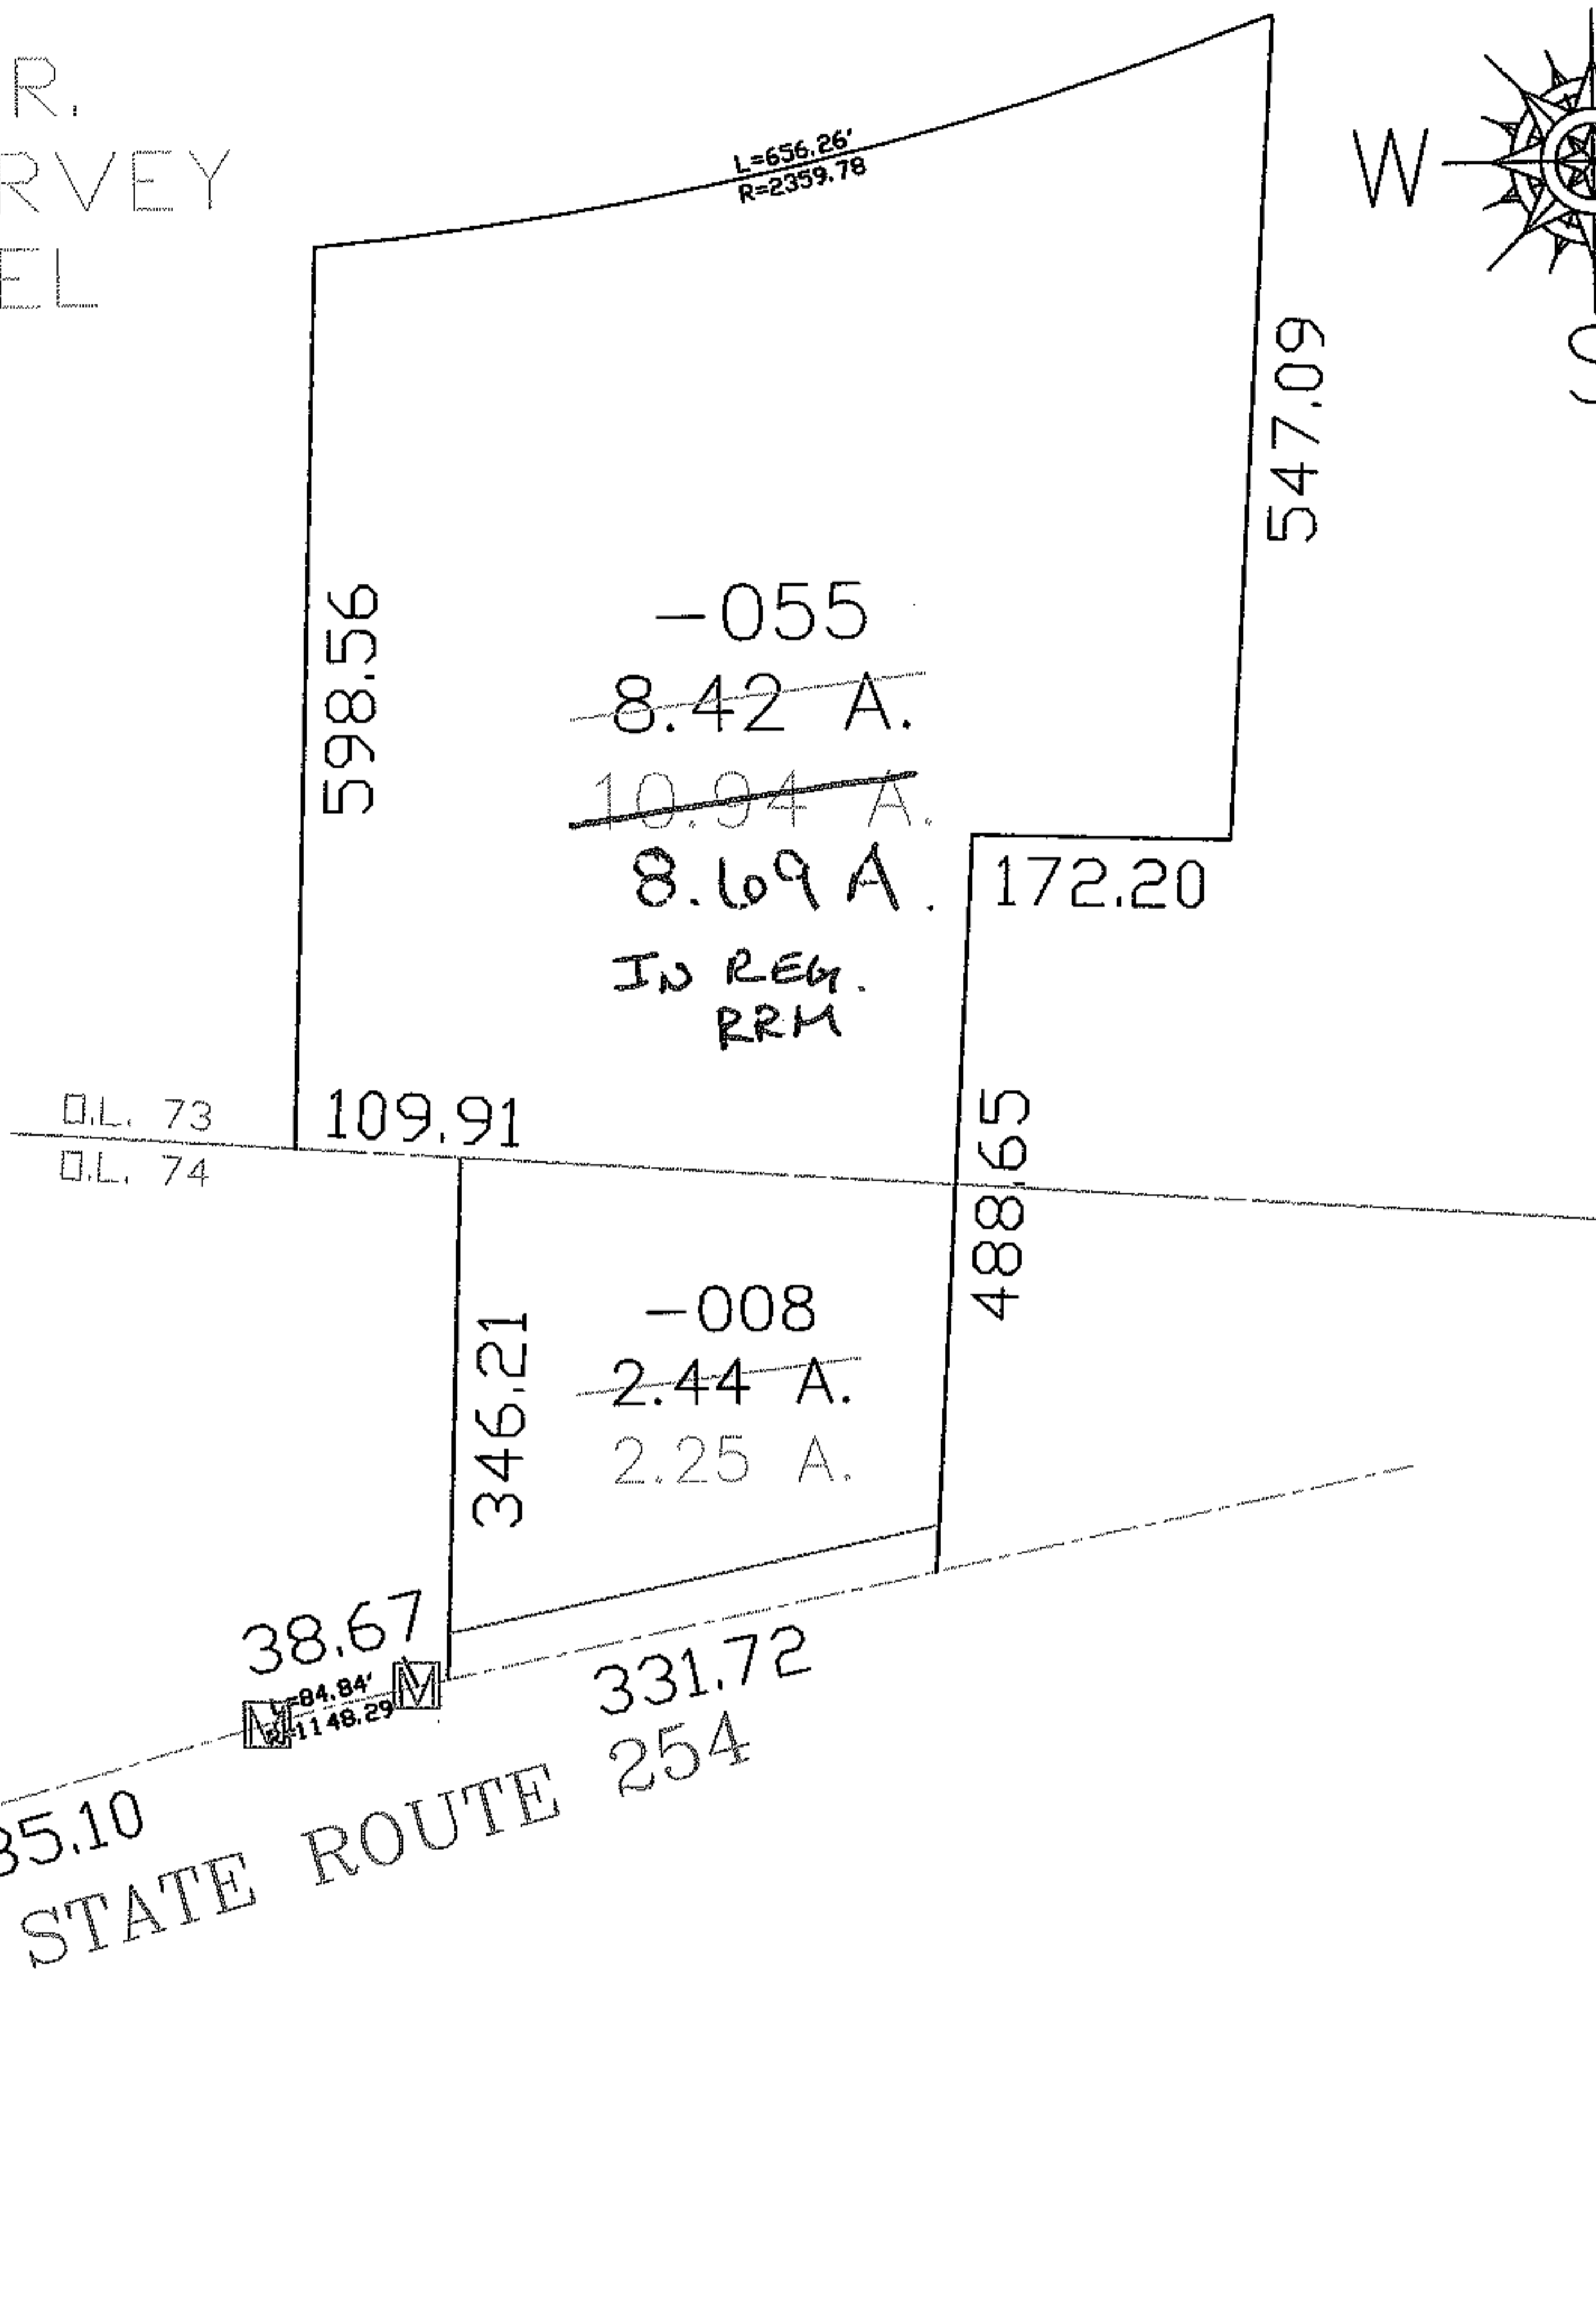

RASTER

PARENT PARCEL: 03-00-073-000-055, 03-00-074-101-008

NO. 01098-A

CHILD PARCEL: --SAME--

STARTING POINT: MON BOX INT EAST RIVER RD AND STATE ROUTE 254

AC. CORR.  
PER SURVEY  
C. HIRZEL

**SPLITS/DEEDS PROCESSED**  
LORAIN COUNTY TAX MAP DEPARTMENT  
226 MIDDLE AVE. ELYRIA, OHIO

SURVEYED BY: CHRISTOPHER HIRZEL  
CLOSURE: 1:10,000  
MAP PAGE(S): 03-00-073-A  
APPROVED BY: DRH DATE: 1/19/2005  
SCALE: 1" = 200' PRIOR INSTRUMENT: 20000712990