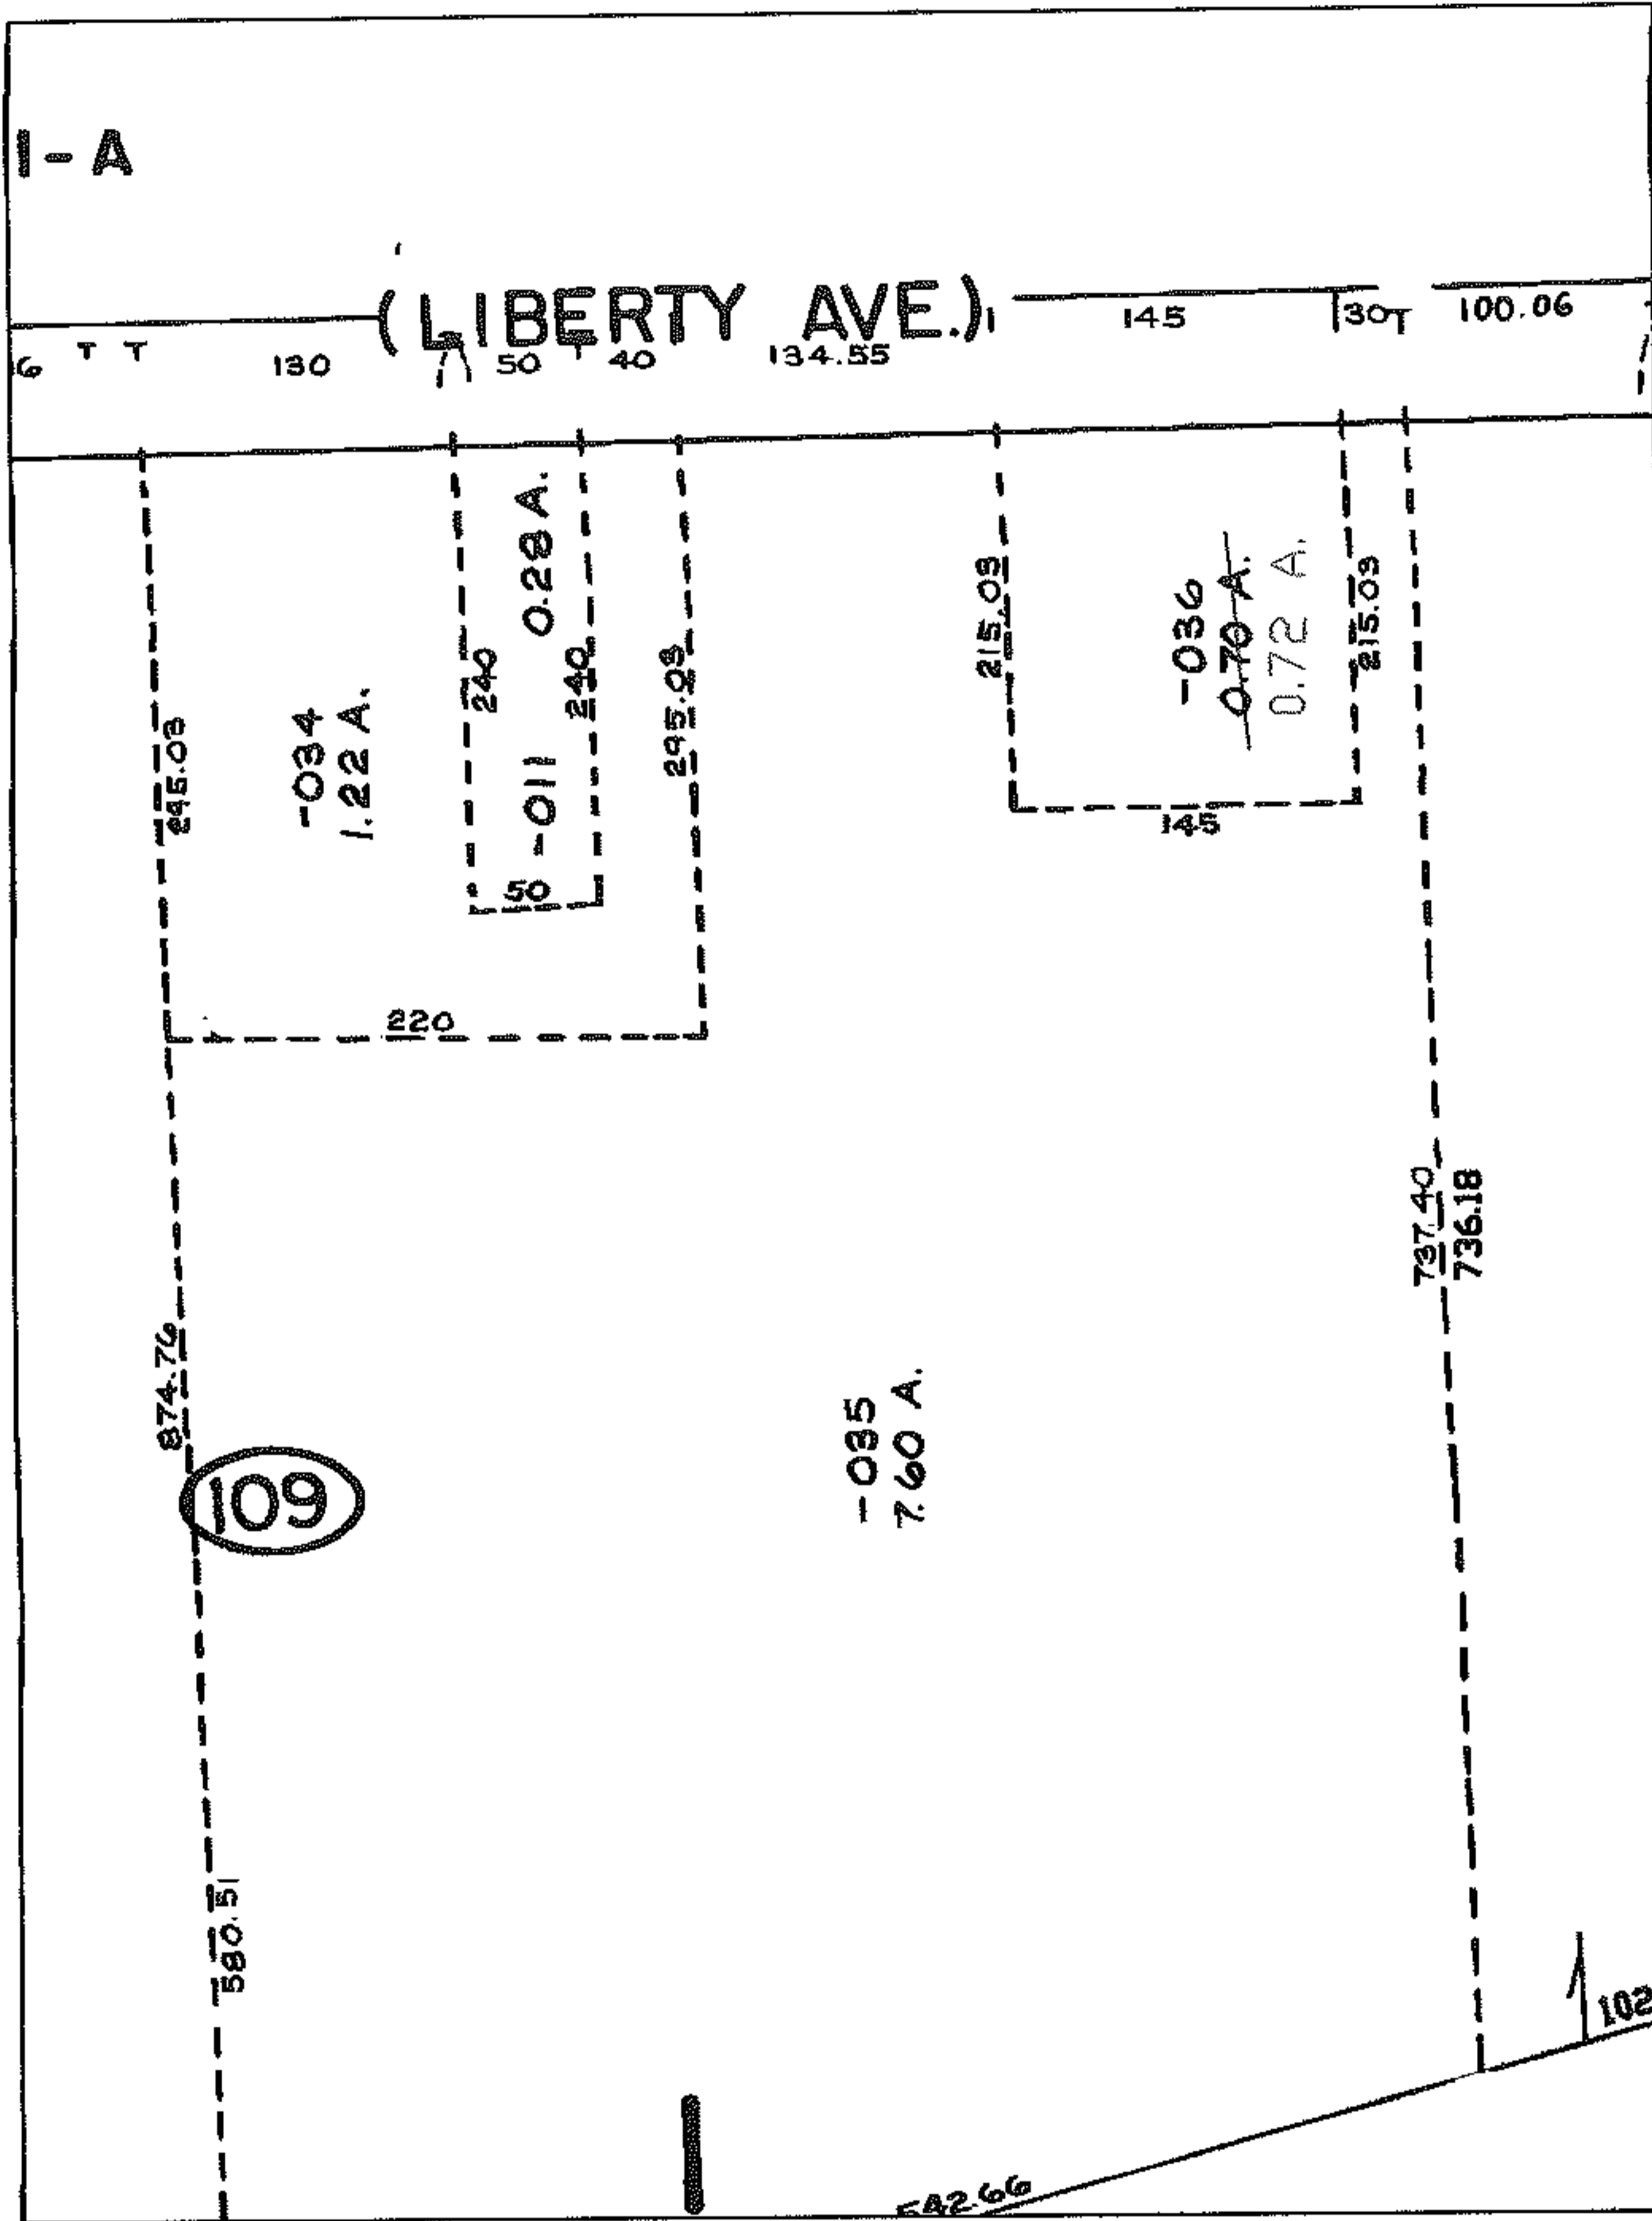

RASTER

PARENT PARCEL: 01-00-001-109-036

CHILD PARCEL: --SAME--

STARTING POINT:

NO. 01080-A

AC. CORR. PER DEED

SPLITS/DEEDS PROCESSED
 LORAIN COUNTY TAX MAP DEPARTMENT
 226 MIDDLE AVE. ELYRIA, OHIO

SURVEYED BY: N/A
 CLOSURE: N/A
 MAP PAGE(S): 12/3/2004
 APPROVED BY: DRH DATE: 12/3/2004
 SCALE: 1" = 200 PRIOR INSTRUMENT: 980510215