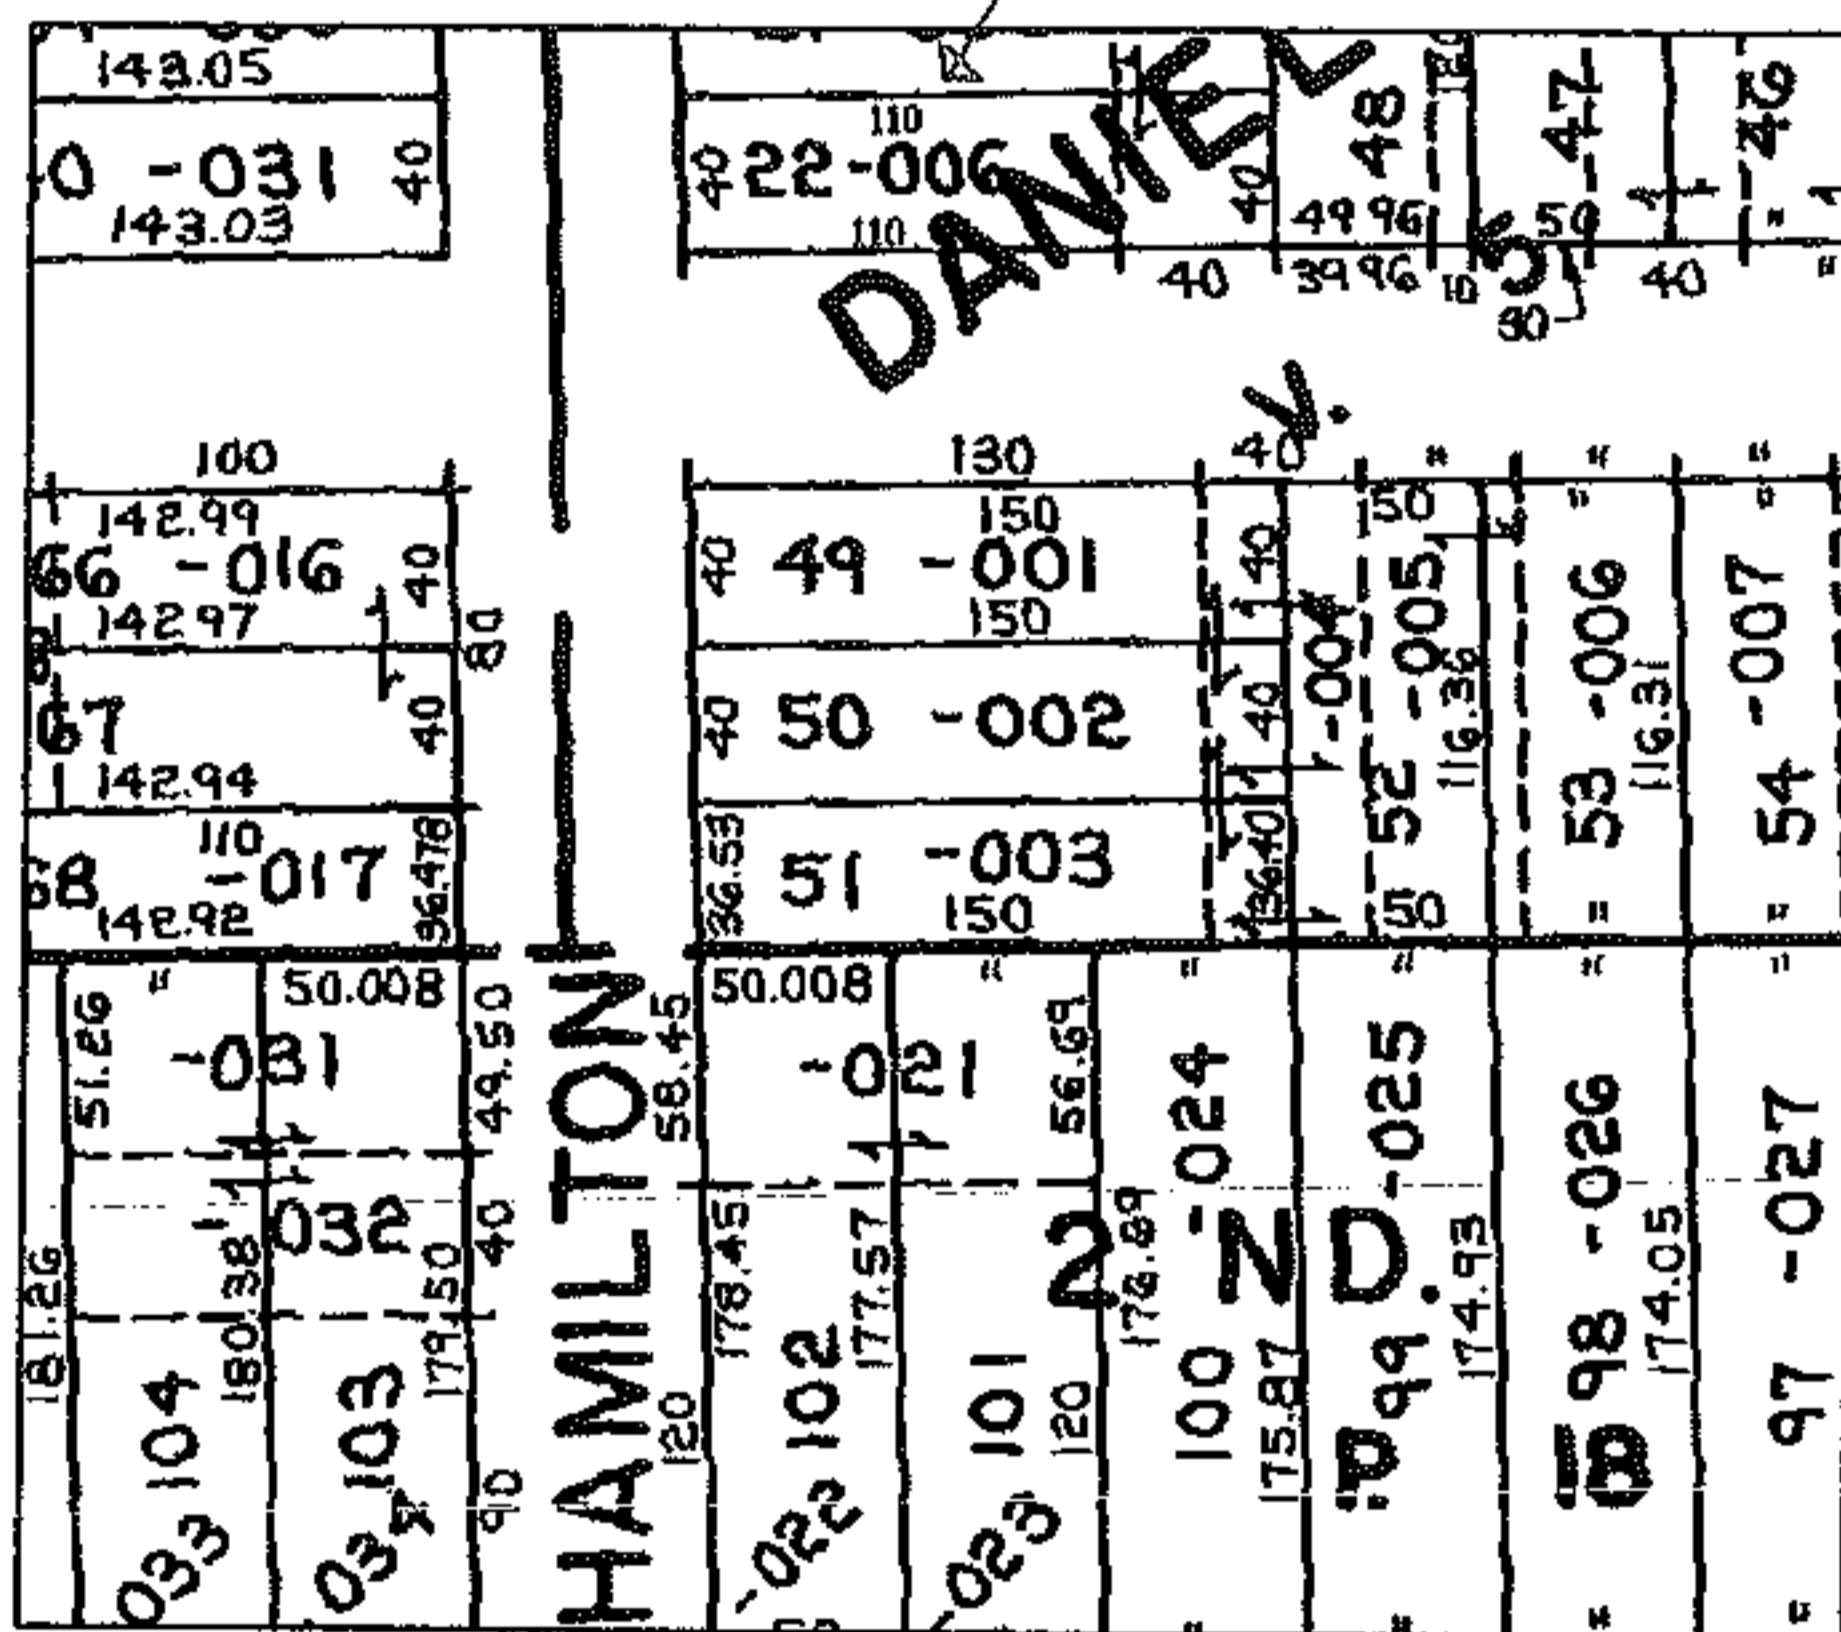

EASTER

PARENT PARCEL: 02-01-006-141-006

NO. 01049-C

CHILD PARCEL: --SAME--

STARTING POINT:

MAP CORR. PER SURVEY PATRICK MCGANNON

SPLITS/DEEDS PROCESSED
 LORAIN COUNTY TAX MAP DEPARTMENT
 226 MIDDLE AVE. ELYRIA, OHIO

SURVEYED BY: PATRICK A. MCGANNON
 CLOSURE: 1:10,000
 MAP PAGE(S): 02-01-006-C
 APPROVED BY: DRH DATE: 9/7/2004
 SCALE: 1" = 200' PRIOR INSTRUMENT: