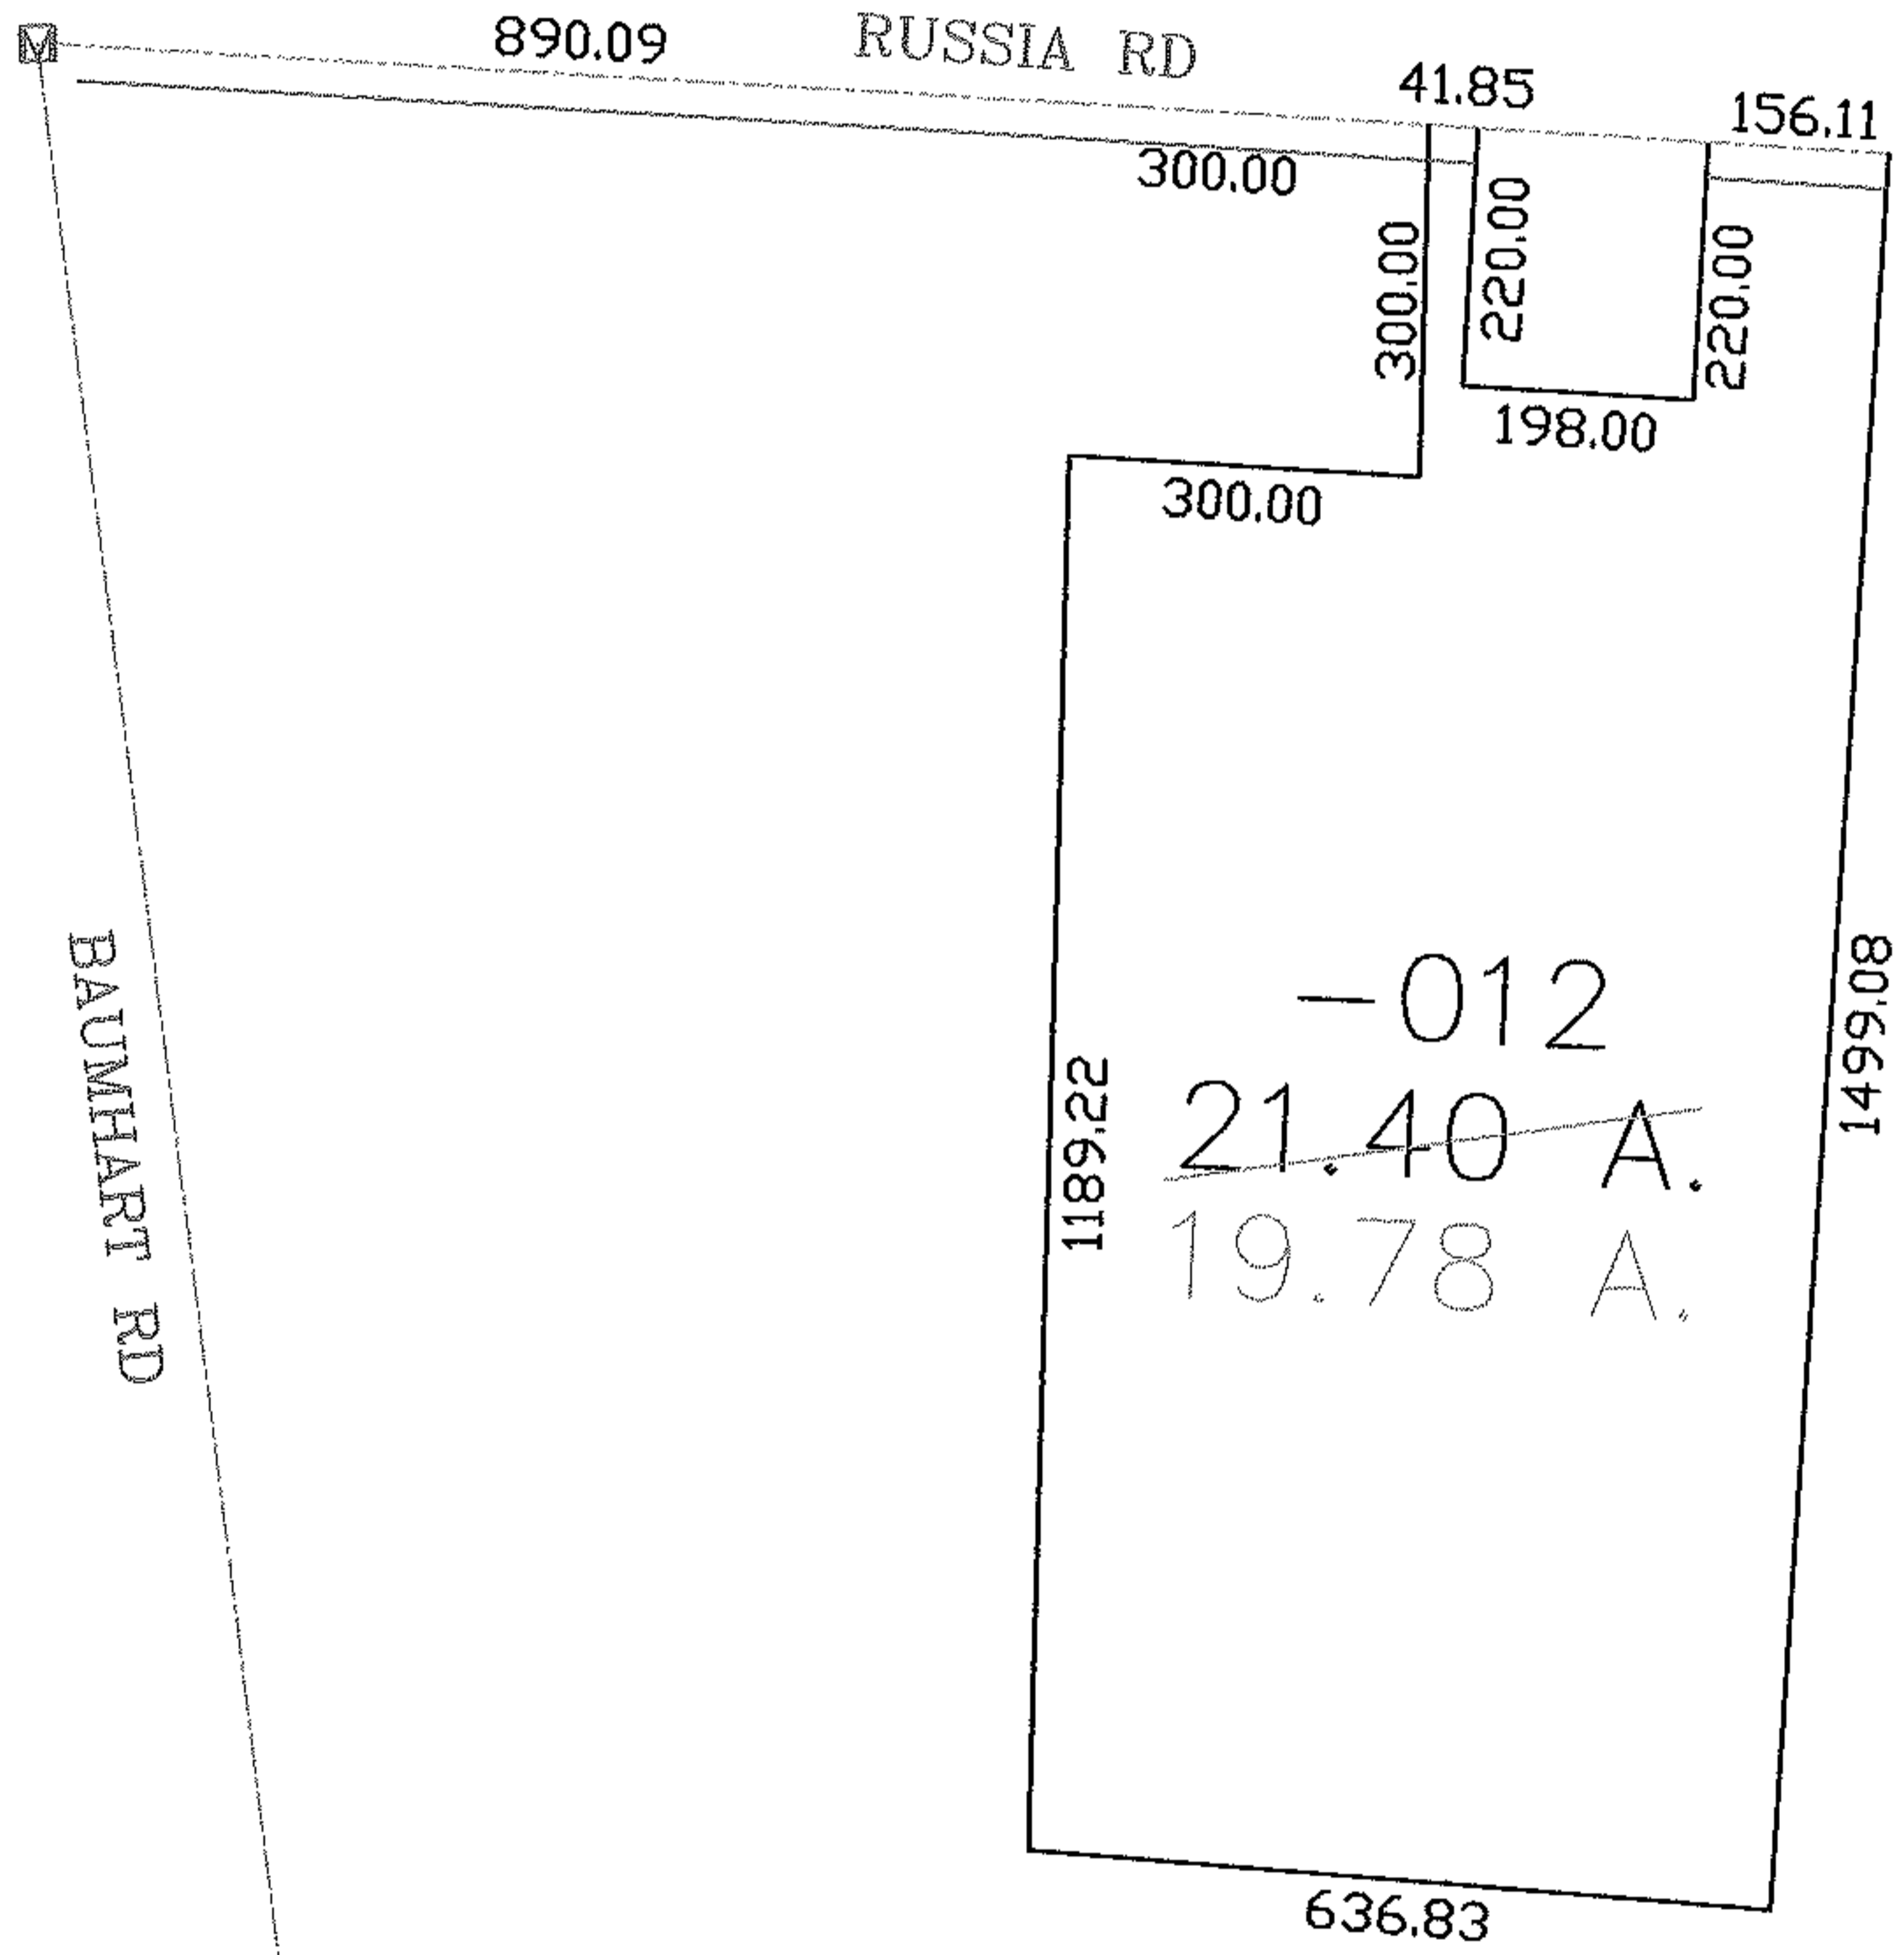

EASTER

PARENT PARCEL: 08-00-104-000-012

CHILD PARCEL: --SAME--

STARTING POINT: MON BOX INT CL BAUMHART RD AND CL RUSSIA RD

NO. 01032-A

-012
~~21.40 A.~~
 19.78 A.

AC. CORR.
 PER SURVEY
 CHRIS HIRZEL

SPLITS/DEEDS PROCESSED
 LORAIN COUNTY TAX MAP DEPARTMENT
 226 MIDDLE AVE. ELYRIA, OHIO

SURVEYED BY: CHRISTOPHER HIRZEL
 CLOSURE: 1:10,000
 MAP PAGE(S): 08-00-104-A
 APPROVED BY: DRH DATE: 8/9/2004
 SCALE: 1" = 300' PRIOR INSTRUMENT: DV 420/172