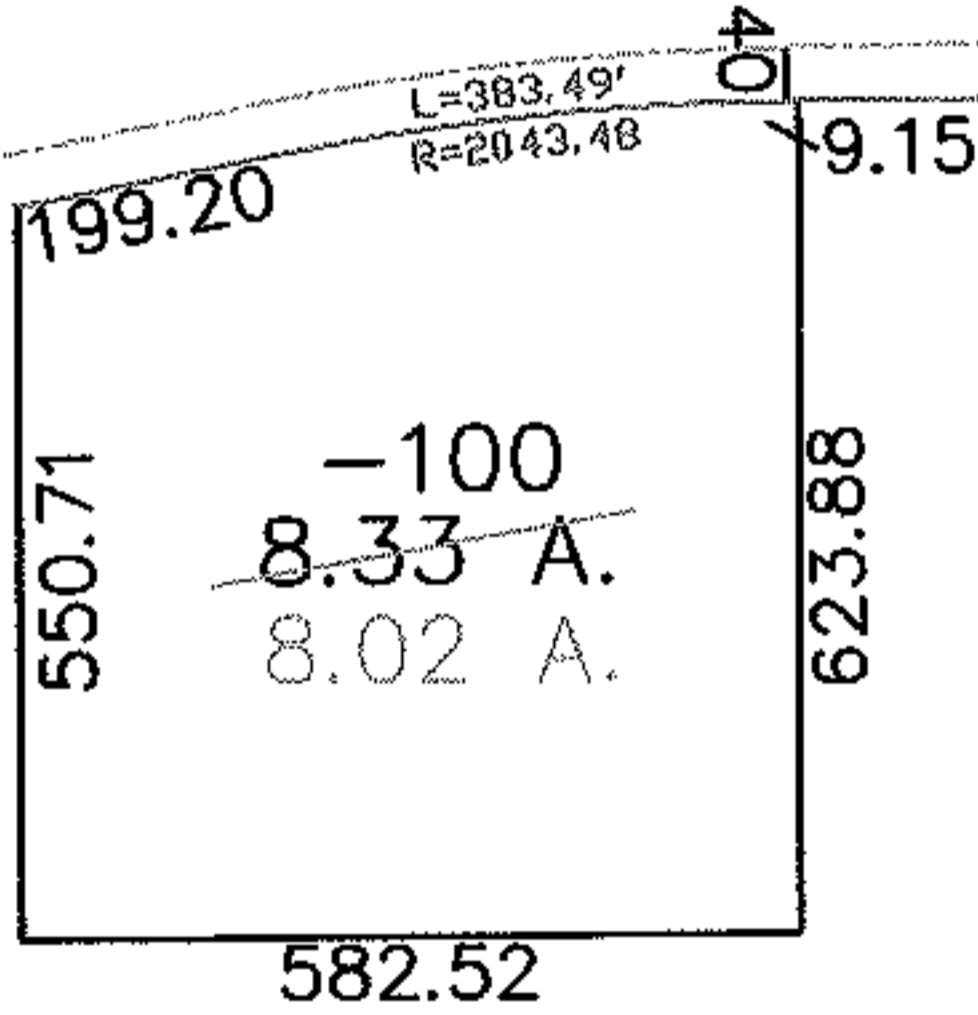

PARENT PARCEL: 04-00-008-104-100

CHILD PARCEL: --SAME--

STARTING POINT: MON BOX INT CL PIN OAK PARKWAY AND CL AVON BELDEN RD

NO. 01021-C

AVON BELDEN RD

AC. CORR.
PER SURVEY
DAVID L. ELWELL

2346.37

PIN OAK PARKWAY

PAGE 1 OF 2

SPLITS/DEEDS PROCESSED
LORAIN COUNTY TAX MAP DEPARTMENT
226 MIDDLE AVE. ELYRIA, OHIO

SURVEYED BY: DAVID L. ELWELL
CLOSURE: 1:10,000
MAP PAGE(S): 04-00-008
APPROVED BY: DRH DATE: 6/24/2004
SCALE: 1" = 400 PRIOR INSTRUMENT: 2000666439