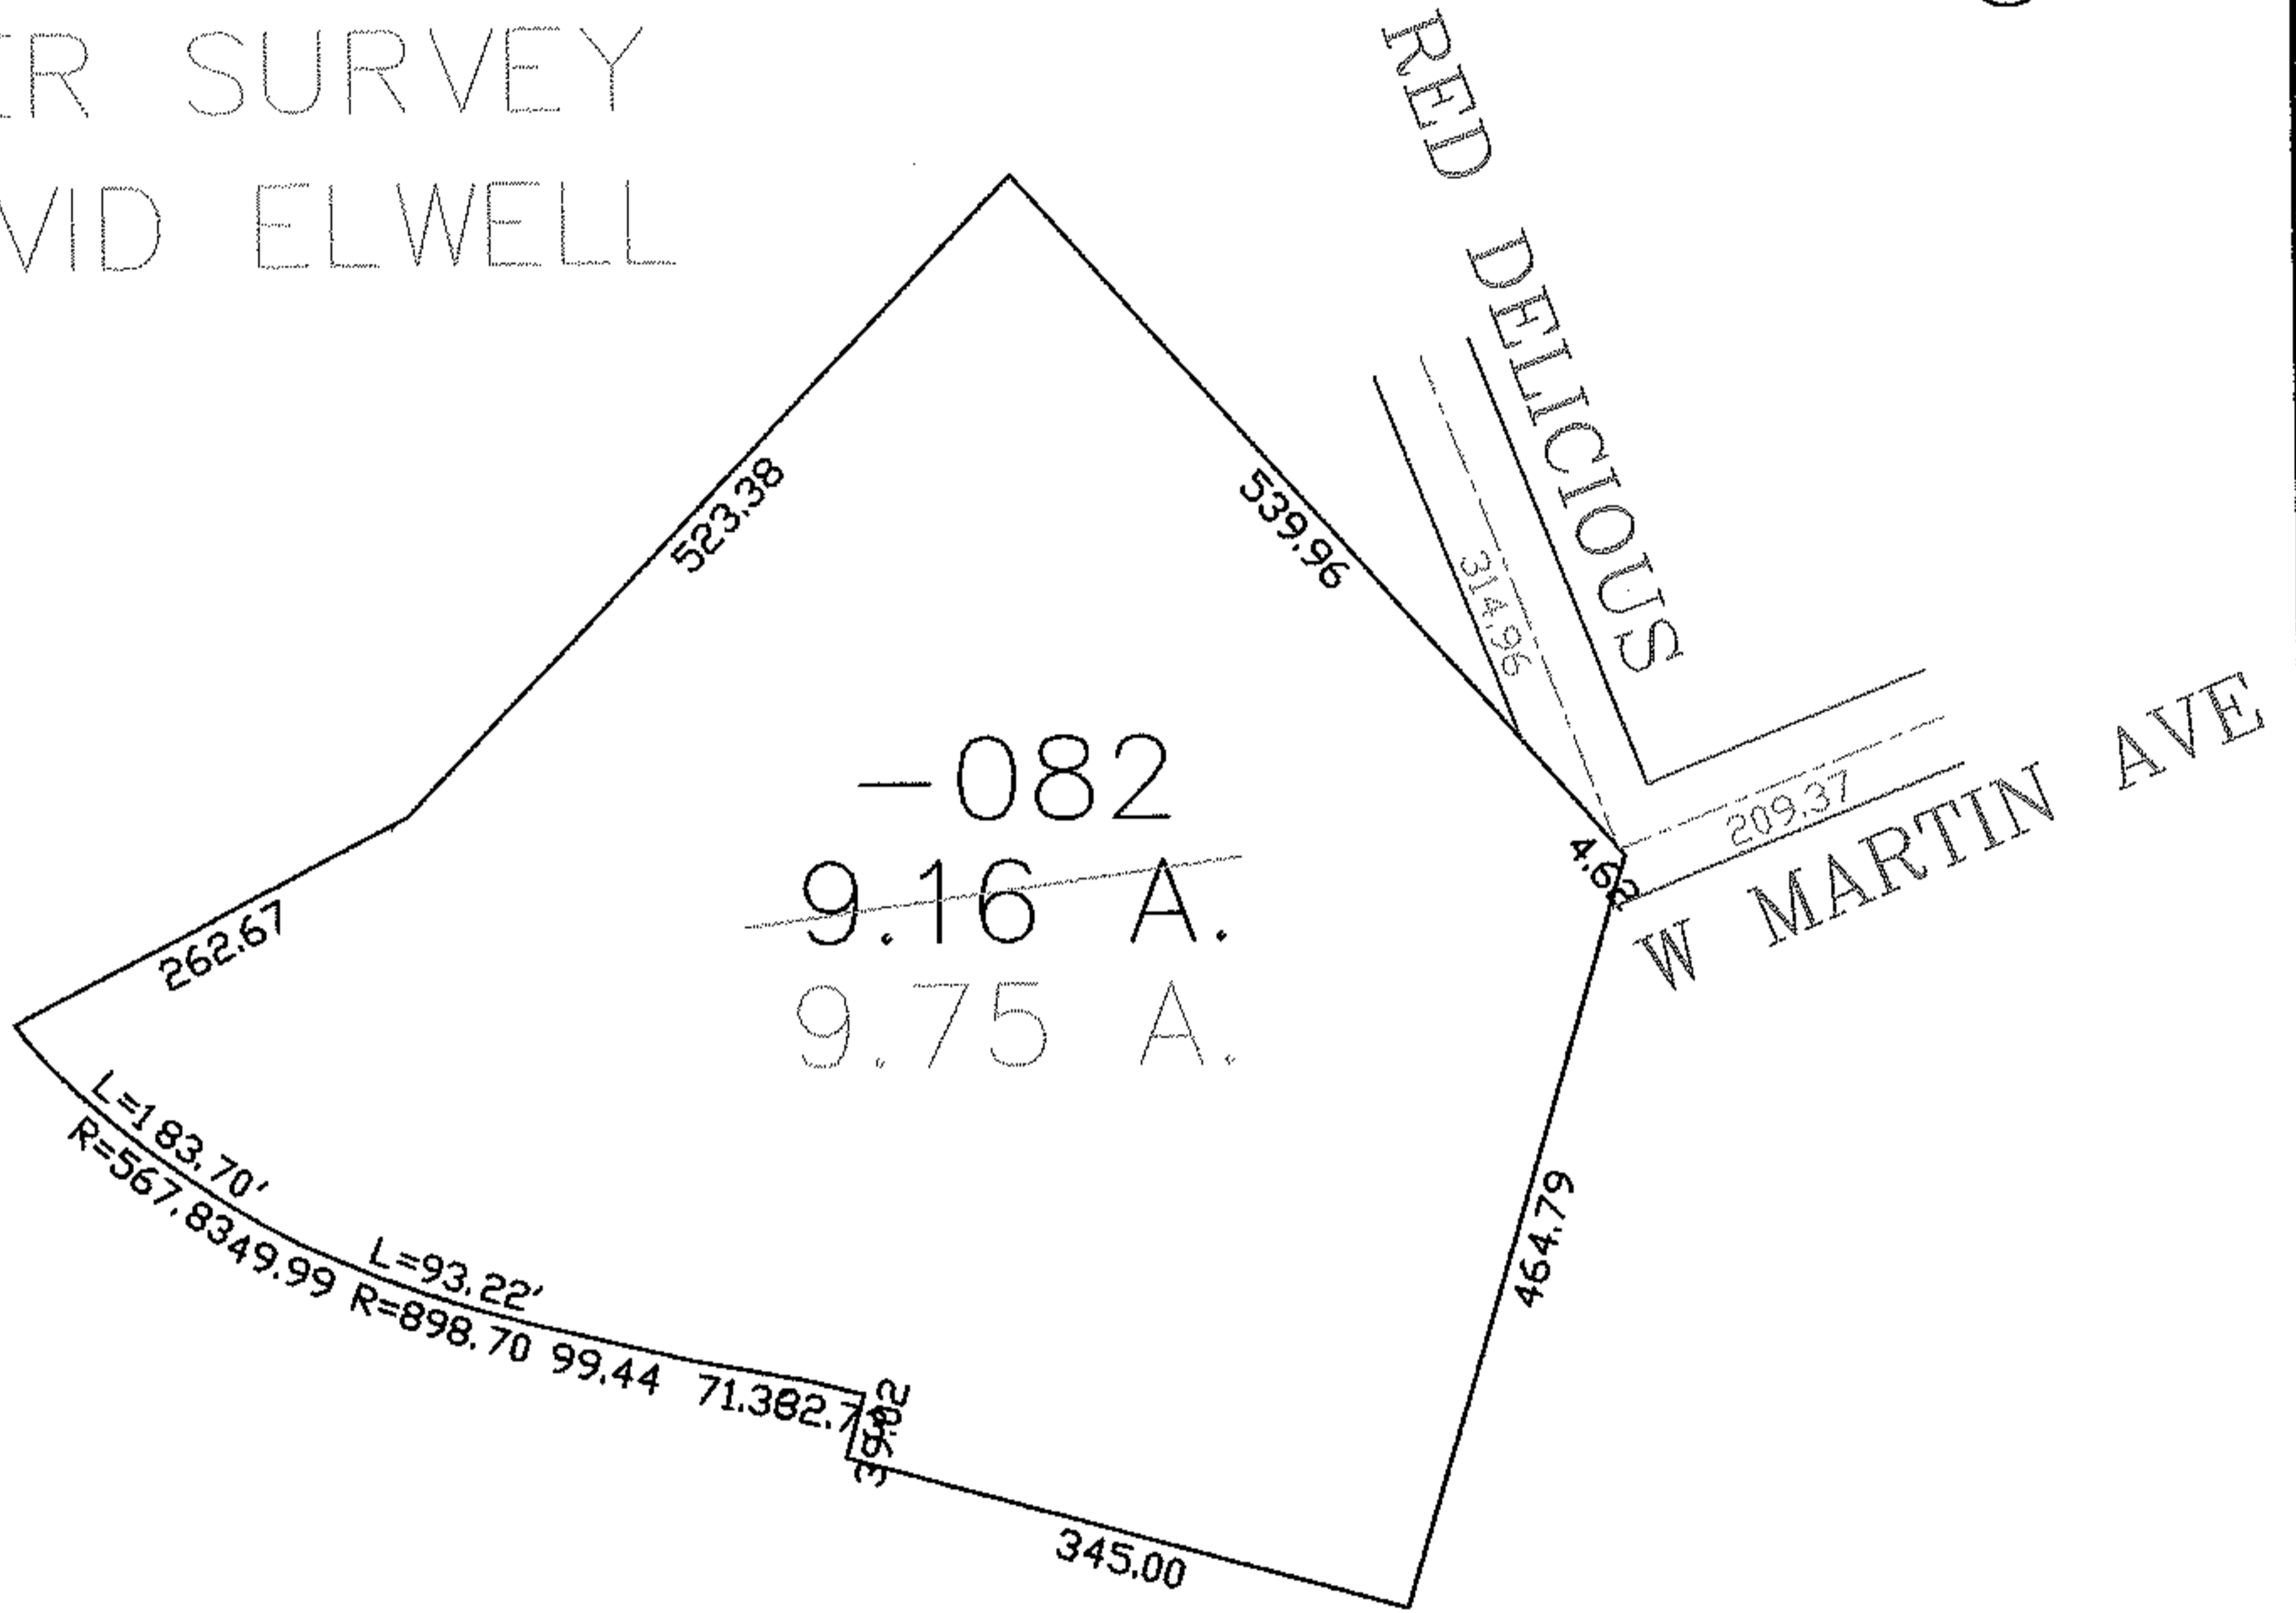

RASTER

PARENT PARCEL: 05-00-098-000-082

NO. 01006-A

CHILD PARCEL: --SAME--

STARTING POINT: MON BOX AT INT WEST MARTIN AVE AND RED DELICIOUS LANE

AC. CORR.
PER SURVEY
DAVID ELWELL

SPLITS/DEEDS PROCESSED
LORAIN COUNTY TAX MAP DEPARTMENT
226 MIDDLE AVE. ELYRIA, OHIO

SURVEYED BY: DAVID L. ELWELL
 CLOSURE: 1:10,000
 MAP PAGE(S): 05-00-098
 APPROVED BY: DRH DATE: 5/17/2004
 SCALE: 1" = 200 PRIOR INSTRUMENT: _____