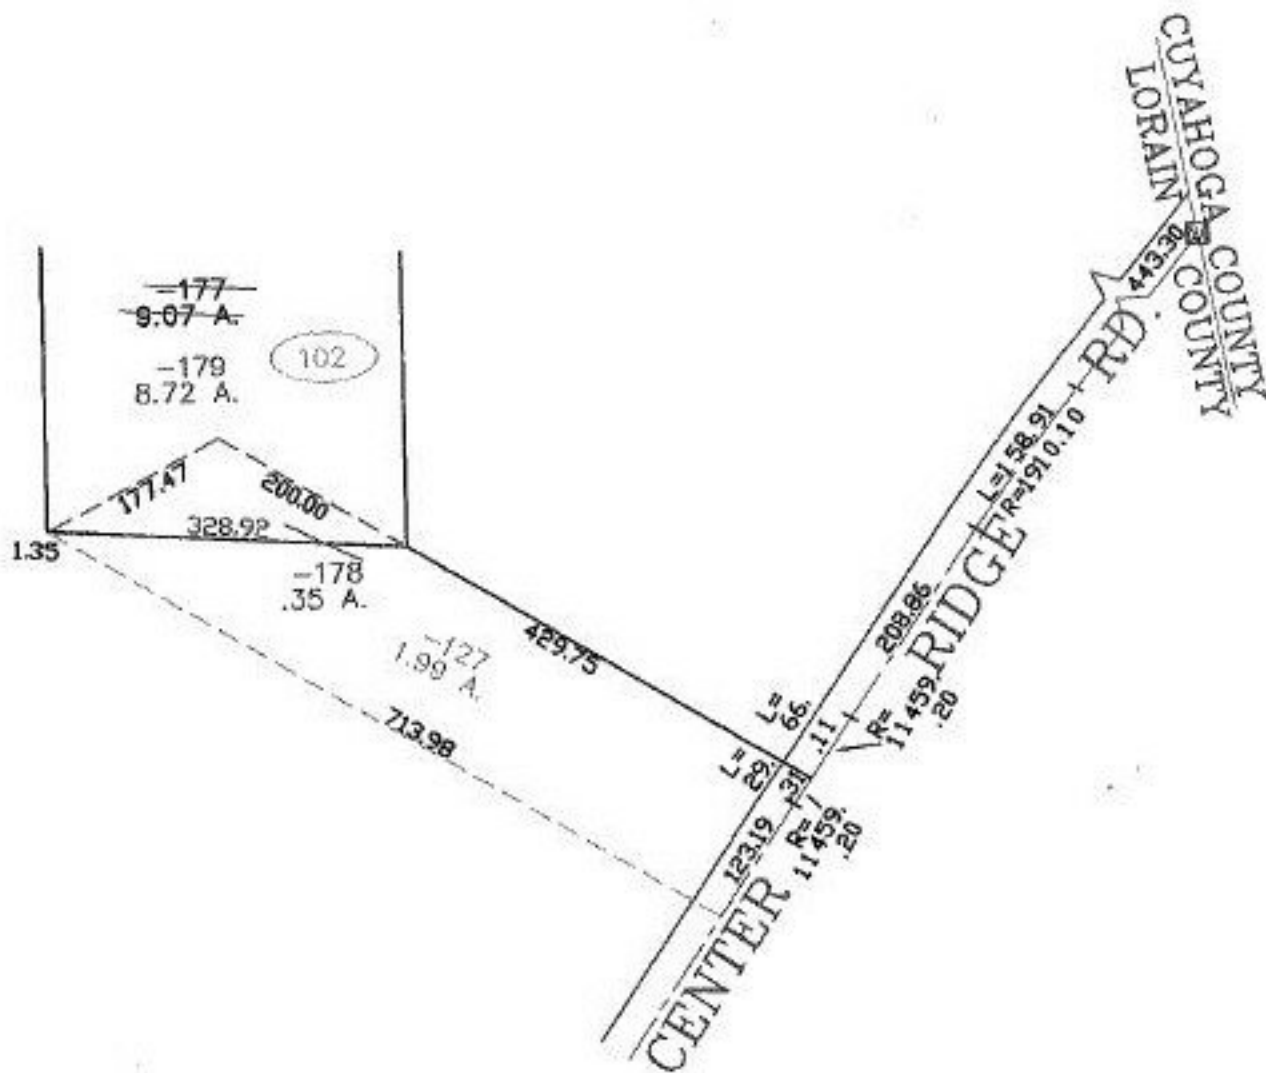

PARENT PARCEL: 07-00-006-102-177

CHILD PARCEL: 07-00-006-102-178, -179

STARTING POINT: CENTERLINE OF CENTER RIDGE RD. & EASTERLY LINE OF LORAIN COUNTY

SPLITS/DEEDS PROCESSED
 LORAIN COUNTY TAX MAP DEPARTMENT
 226 MIDDLE AVE. ELYRIA, OHIO

SURVEYED BY: RICHARD F. HANTEI
 CLOSURE: 0.00 : 10.000
 MAP PAGE(S): 7-00-006-8
 APPROVED BY: JAH DATE: 12-28-01
 SCALE: 1" = 200' PRIOR INSTRUMENT: 20010746700