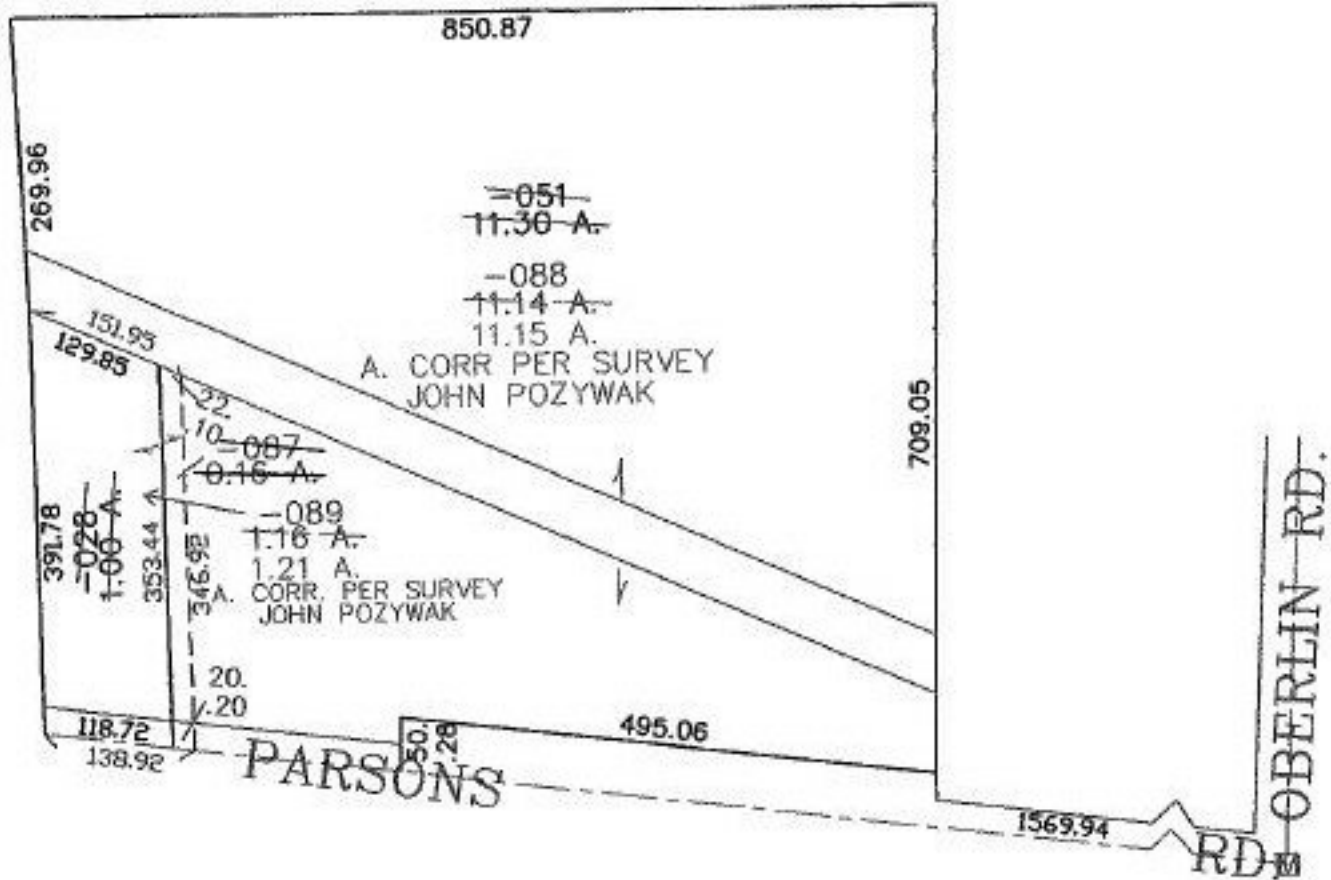

PARENT PARCEL: 09-00-097-000-051  
CHILD PARCEL: 09-00-097-000-087 THRU -089  
STARTING POINT: CENTERLINE OF PARSONS RD. & OBERLIN RD.

NO. 00944

**SPLITS/DEEDS PROCESSED**  
LORAIN COUNTY TAX MAP DEPARTMENT  
226 MIDDLE AVE. ELYRIA, OHIO

SURVEYED BY: JOHN POZYWAK  
CLOSURE: 0.00 : 10.000  
MAP PAGE(S): 9-00-097-B  
APPROVED BY: JAH DATE: 1-24-02  
SCALE: 1" = 200' PRIOR INSTRUMENT: DV 1214/910