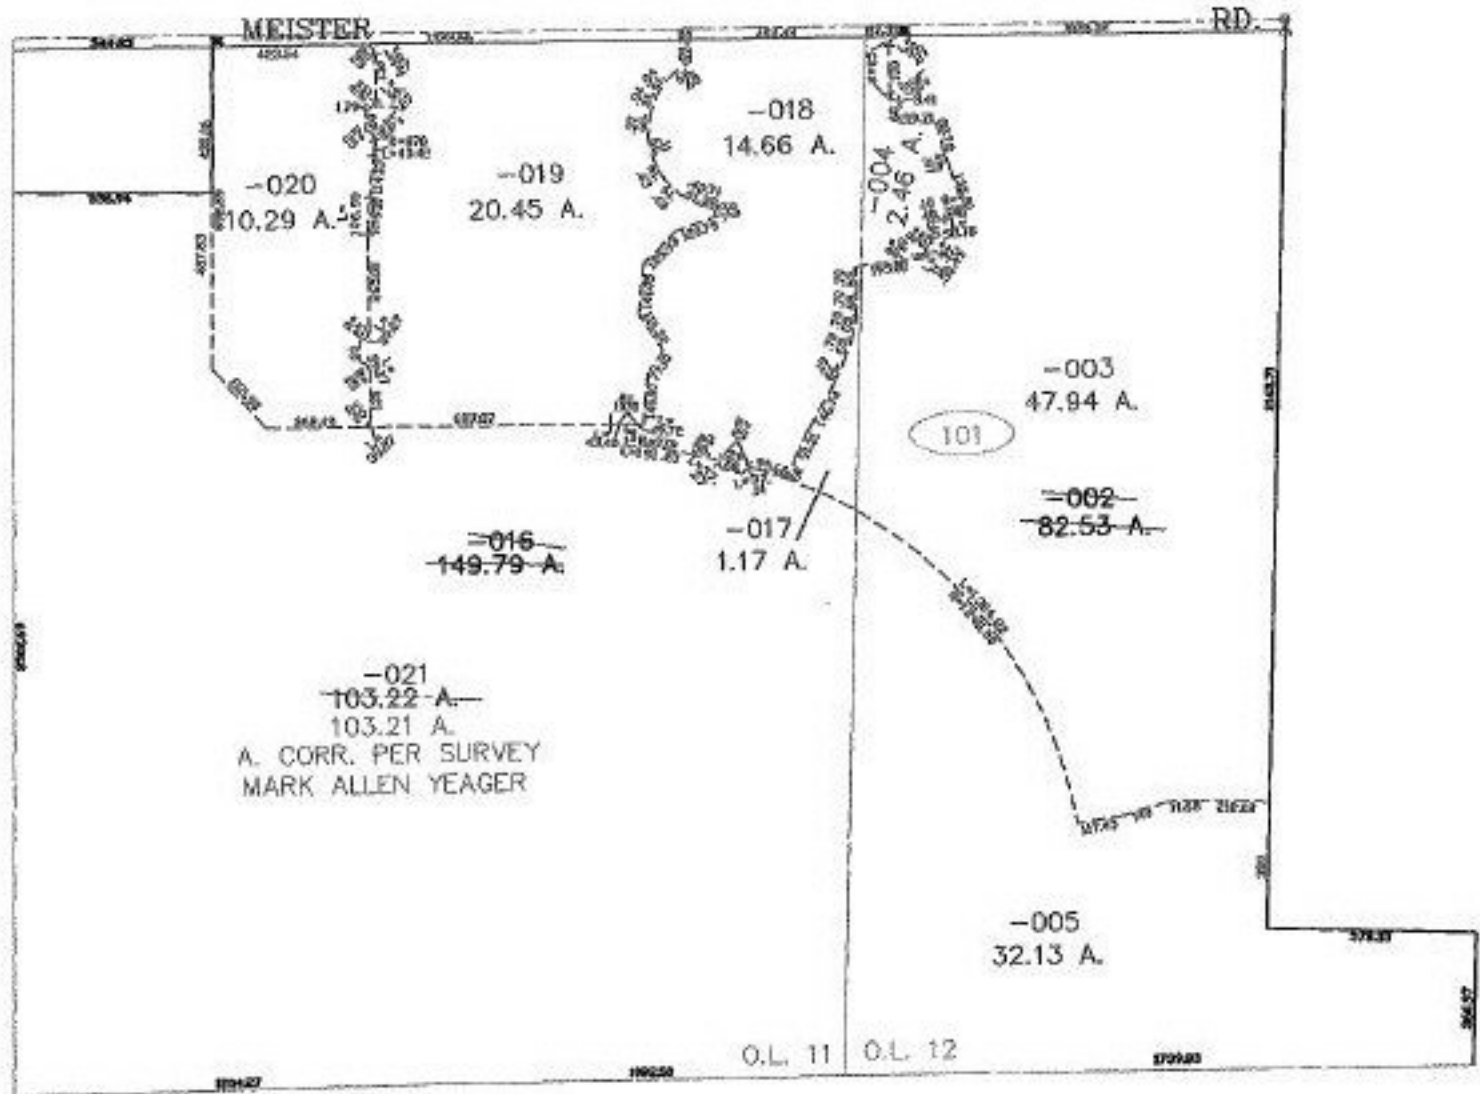

RASTER

PARENT PARCEL: 02-02-012-010-002, 02-02-011-000-016  
CHILD PARCEL: 02-02-012-101-003 THRU -005, 02-02-011-000-017 THRU -021  
STARTING POINT: CENTERLINE OF MEISTER RD. & O.L. 11 & 12

NO. 00942

**SPLITS/DEEDS PROCESSED**  
LORAIN COUNTY TAX MAP DEPARTMENT  
226 MIDDLE AVE. ELYRIA, OHIO

SURVEYED BY: MARK ALLEN YEAGER  
CLOSURE: 0.01 : 10,000  
MAP PAGE(S): 2-F  
APPROVED BY: JAH DATE: 12-19-01  
SCALE: 1" = 100' PRIOR INSTRUMENT: 20010729273