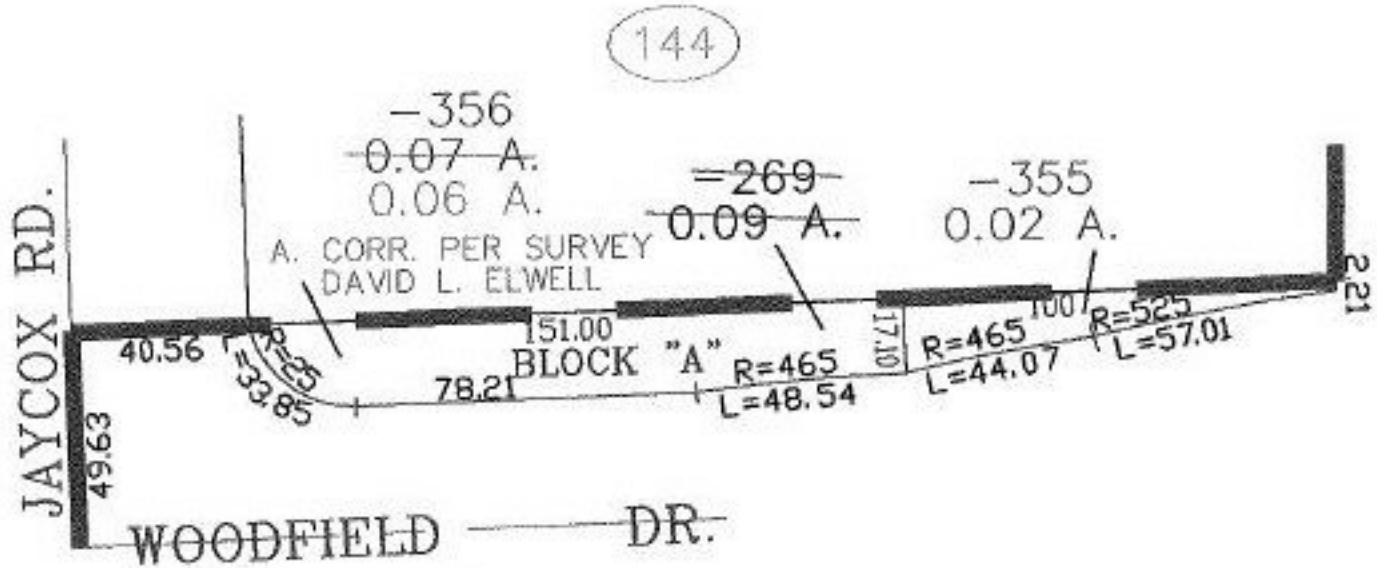

PARENT PARCEL: 04-00-019-144-269

CHILD PARCEL: 04-00-019-144-355, -356

STARTING POINT: CENTERLINE OF WOODFIELD DR. & JAYCOX RD.

NO. 00917

WOODFIELD ESTATES SUBD. NO. 1
VOL 56 PGS. 64-65

SPLITS/DEEDS PROCESSED
LORAIN COUNTY TAX MAP DEPARTMENT
226 MIDDLE AVE. ELYRIA, OHIO

SURVEYED BY: DAVID L. ELWELL
CLOSURE: 0.00 : 10.000
MAP PAGE(S): 04-00-019-G
APPROVED BY: JAH DATE: 11-16-01
SCALE: 1" = 50' PRIOR INSTRUMENT: PLAT VOL 56/64-65